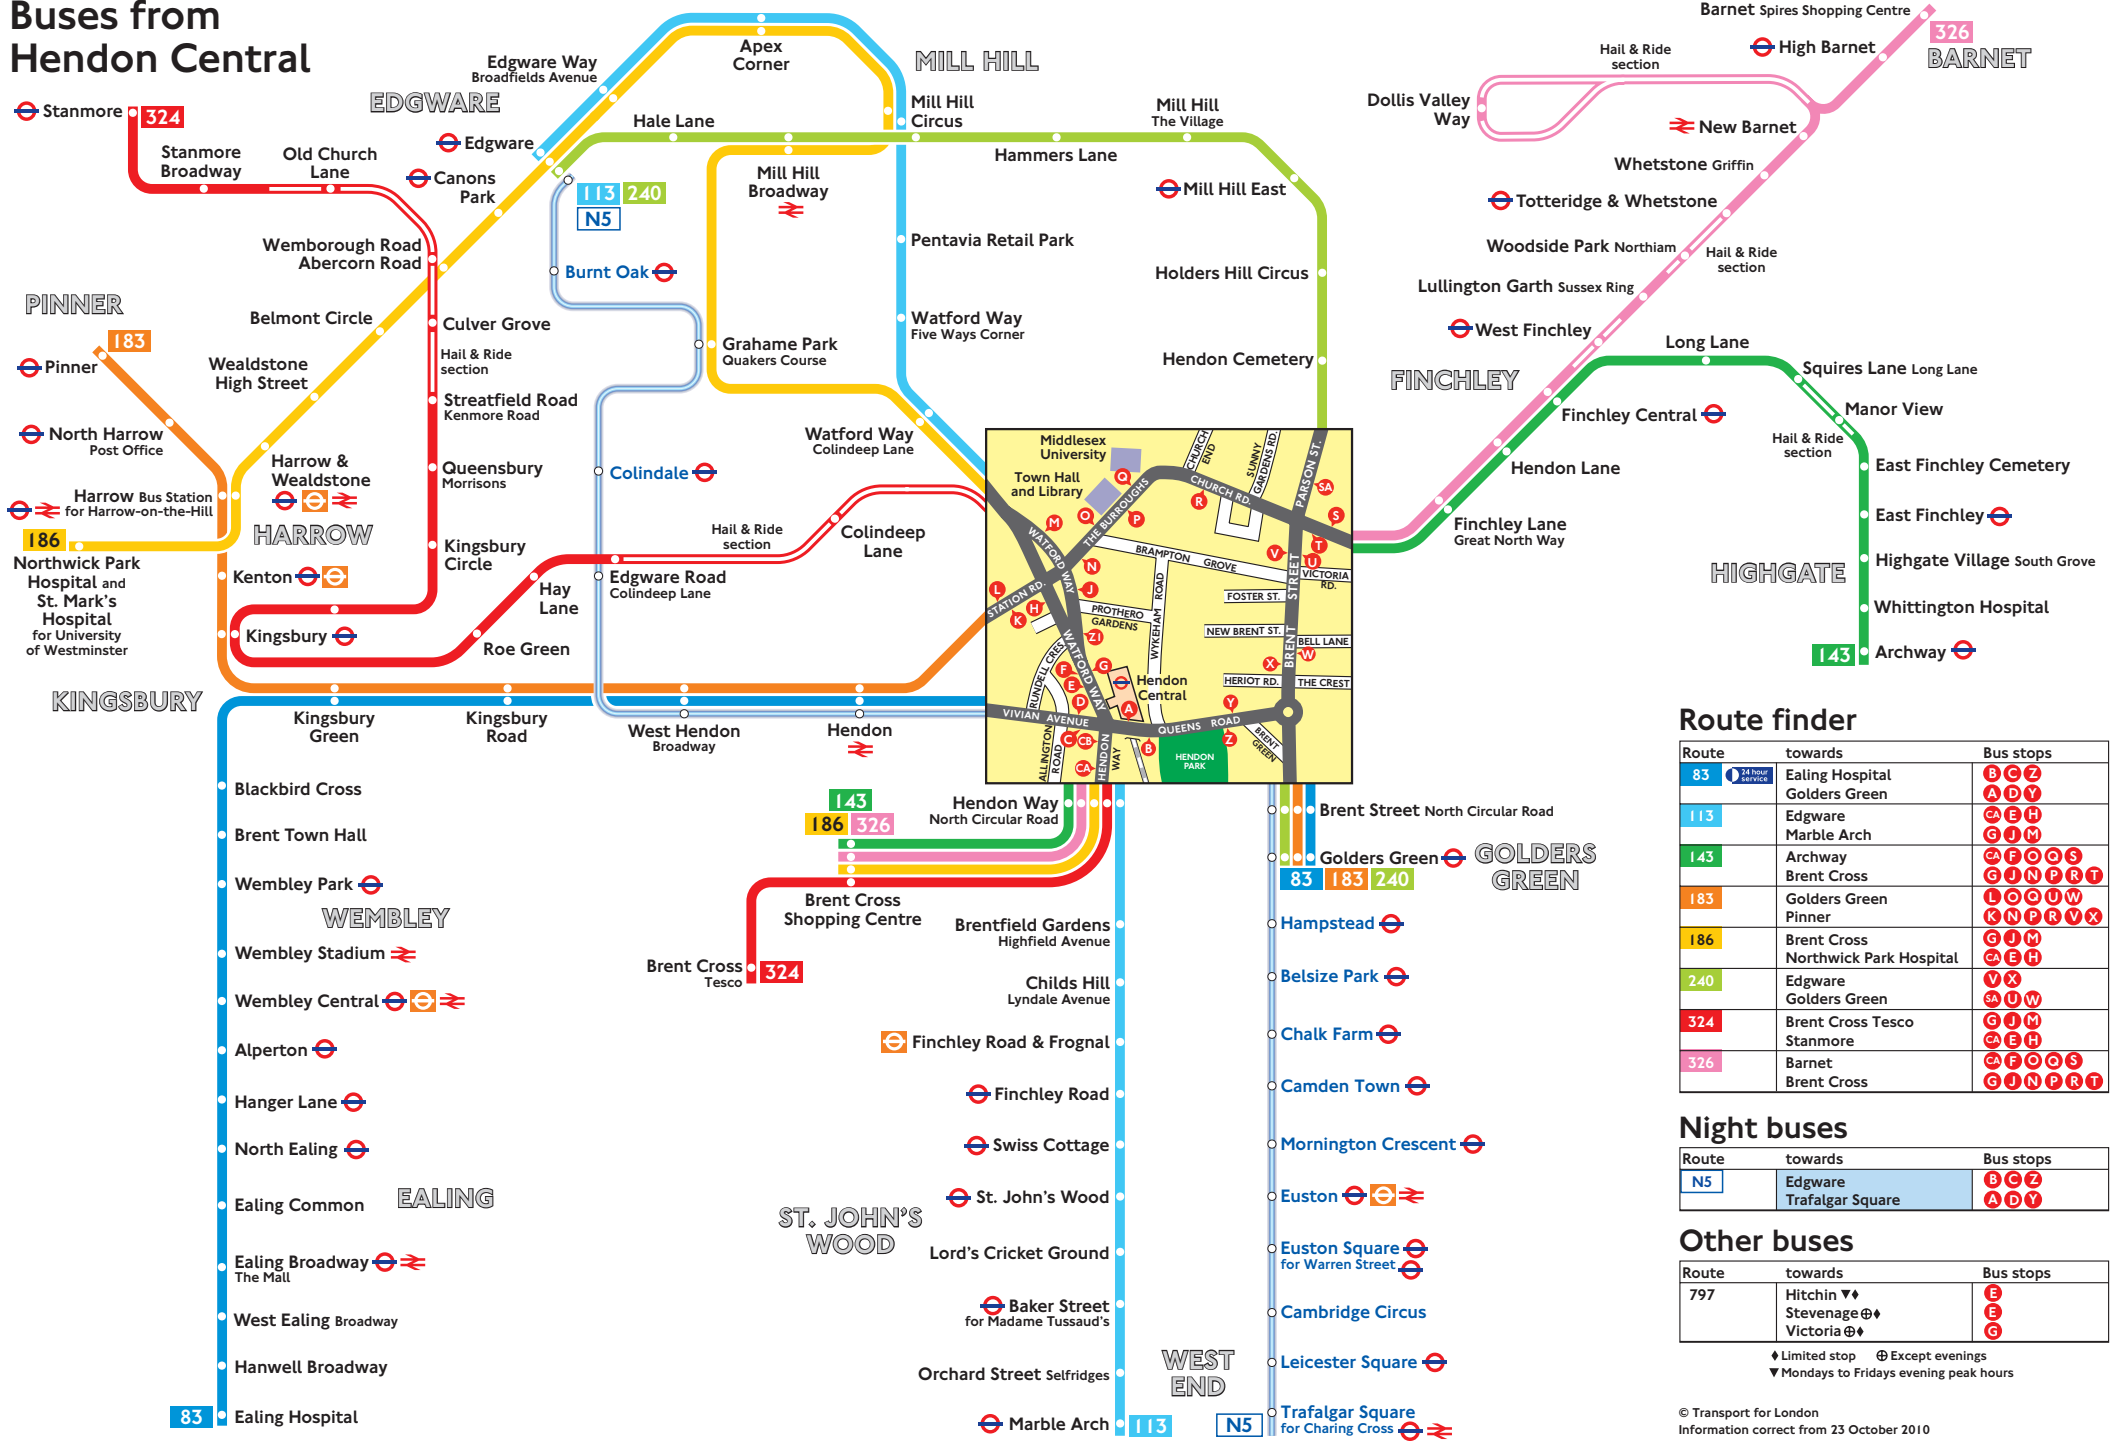

Buses from Hendon Central

Route finder

Route	towards	Bus stops
83	Ealing Hospital	B C Z
	Golders Green	A D Y
113	Edgware	C A E H
	Marble Arch	G J M
143	Archway	C A F O O S
	Brent Cross	G J N P R T
183	Golders Green	L O G U W
	Pinner	K N P R V X
186	Brent Cross	G J M
	Northwick Park Hospital	C A E H
240	Edgware	V X
	Golders Green	S A U W
324	Brent Cross Tesco	G J M
	Stanmore	C A E H
326	Barnet	C A F O O S
	Brent Cross	G J N P R T

Night buses

Route	towards	Bus stops
N5	Edgware	B C Z
	Trafalgar Square	A D Y

Other buses

Route	towards	Bus stops
797	Hitchin	E
	Stevenage	E
	Victoria	G

† Limited stop ‡ Except evenings
 ▼ Mondays to Fridays evening peak hours