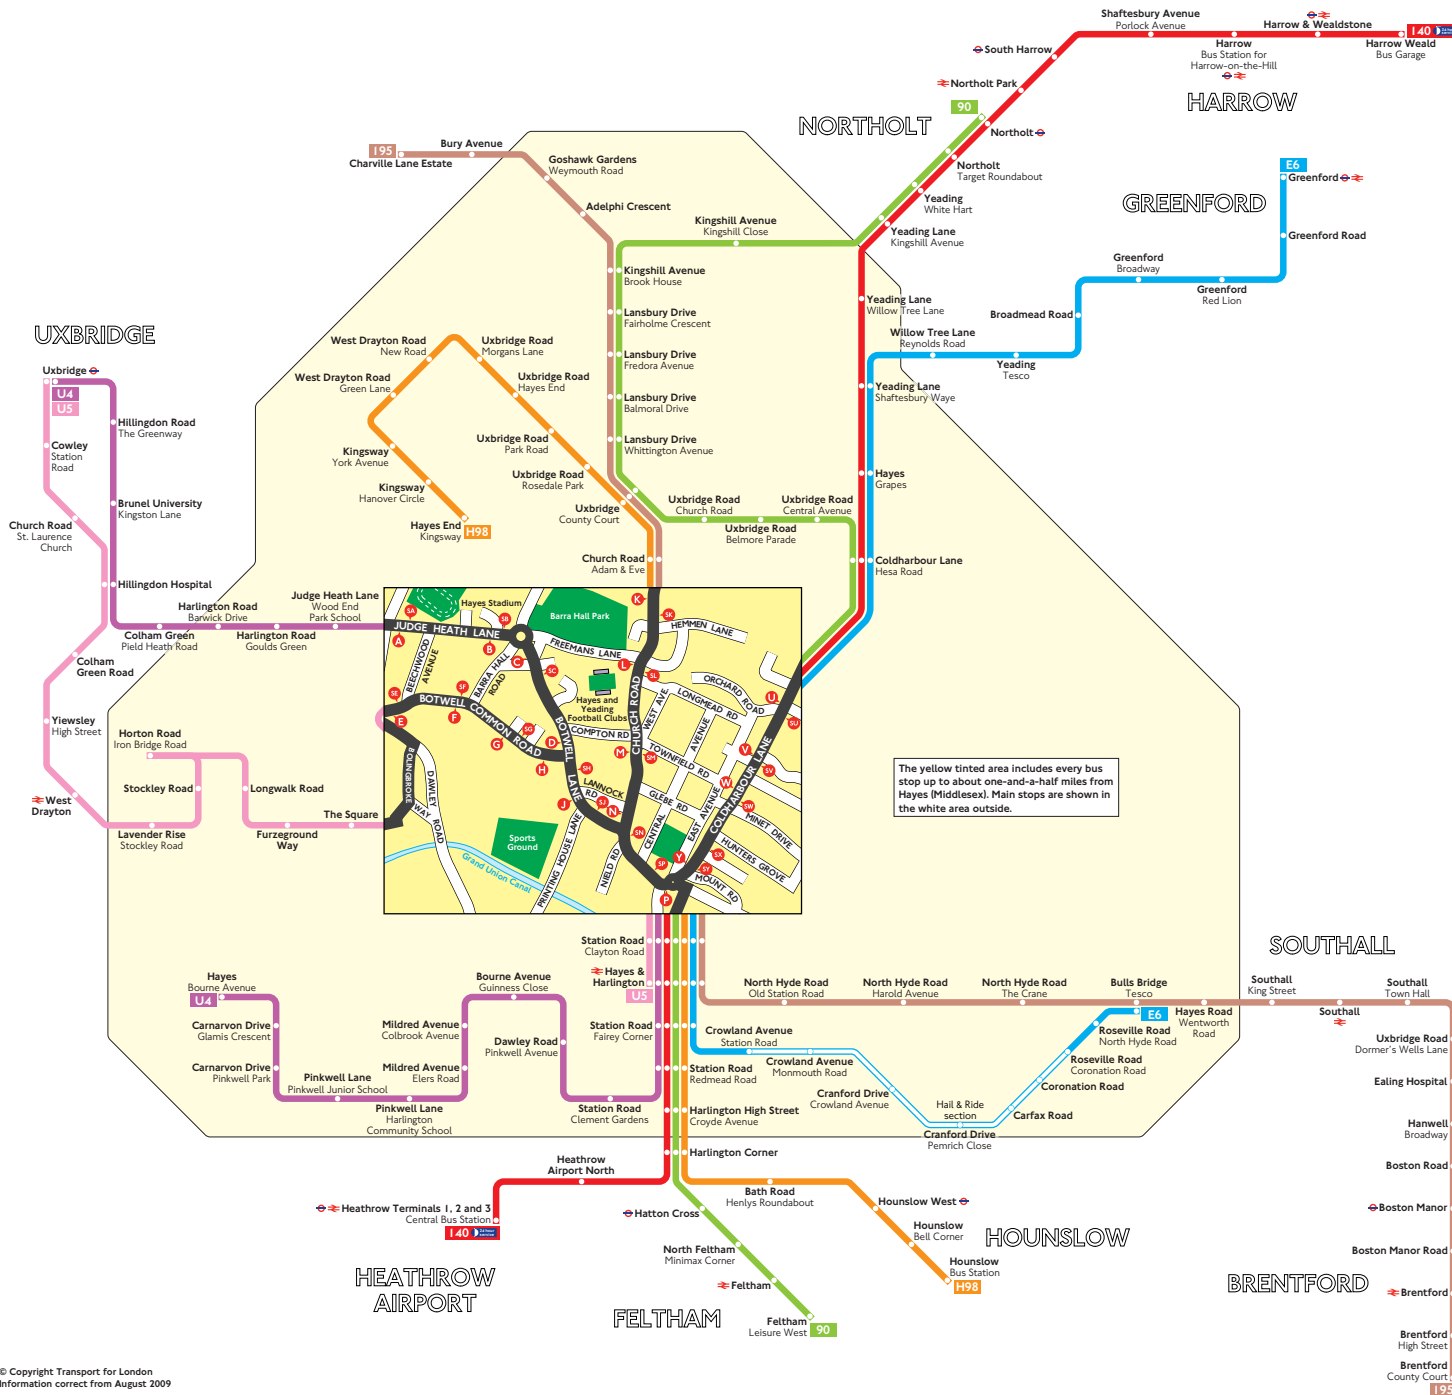

Buses from Hayes (Middlesex)

Key

- Connections with Underground
- Connections with National Rail

A

Red discs show the bus stop you need for your chosen bus service. The disc **A** appears on the top of the bus stop in the street (see map of town centre in centre of diagram).

Route finder

Day buses including 24-hour routes

Bus route	Towards	Bus stops
90	Feltham	A U V W Y
	Northolt	U V W Y
140	Harrow Weald	U V W Y
	Heathrow Terminals 1, 2 and 3	SV SW SX SY
195	Brentford	K L M N P
	Charville Lane Estate	K L M N P
E6	Bulls Bridge	U V W Y
	Greenford	U V W Y
H98	Hayes End	K L M N P
	Hounslow	SK SL SM SN SP
U4	Hayes	A B C D H J P
	Uxbridge	A B C D J P
U5	Hayes & Harlington	A B C D H J P
	Uxbridge	E F G H J P