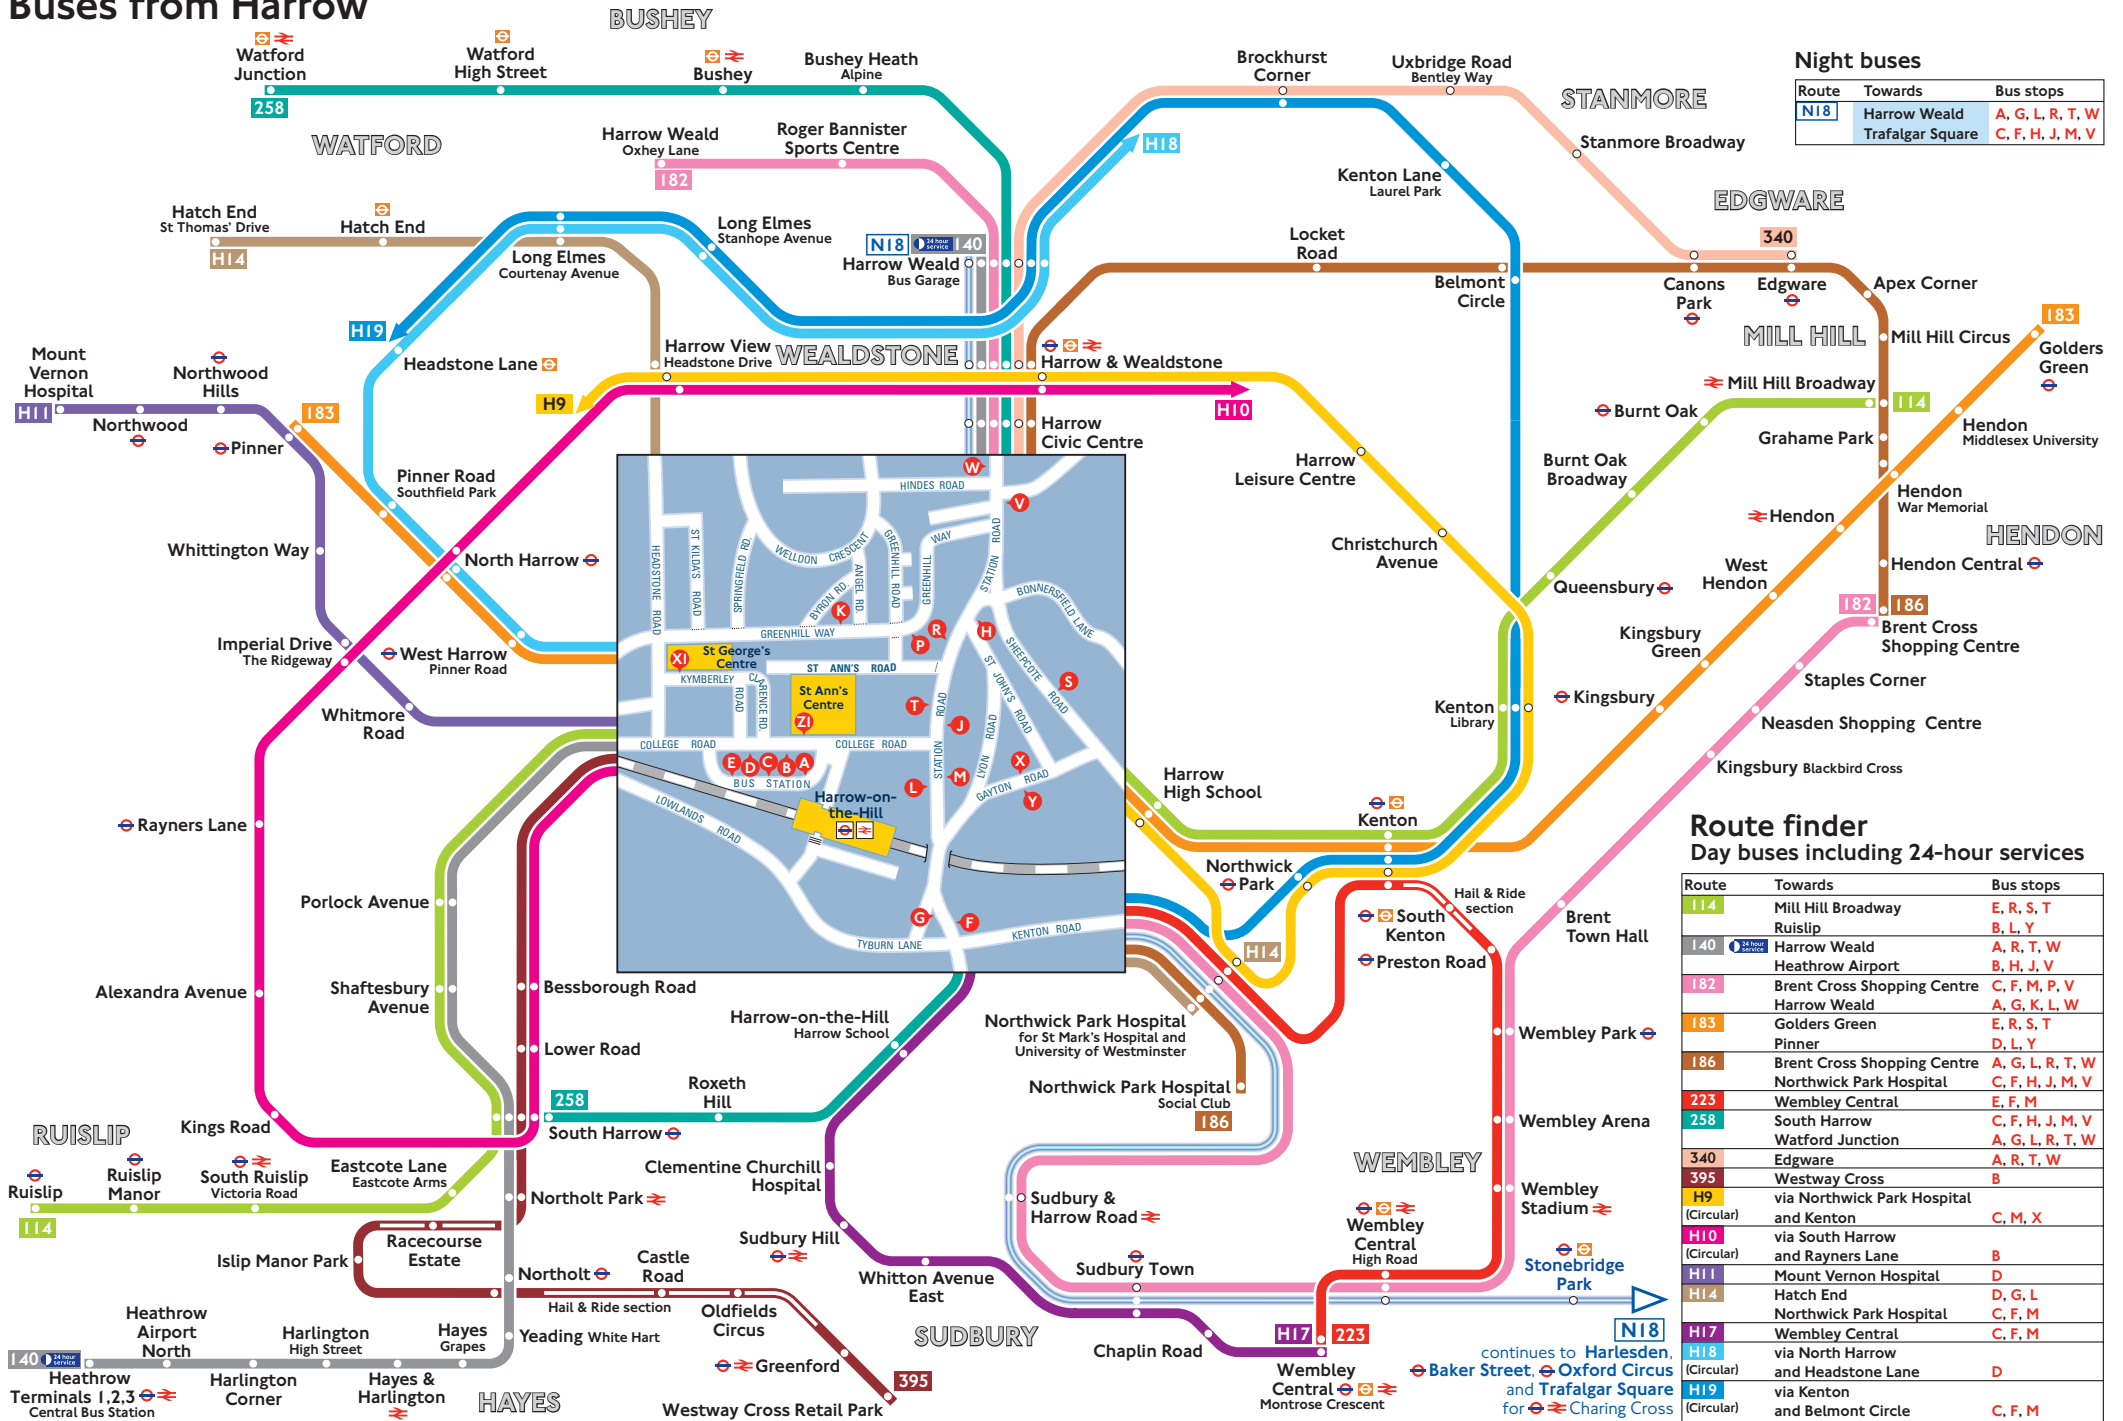

Buses from Harrow

Night buses

Route	Towards	Bus stops
N18	Harrow Weald Trafalgar Square	A, G, L, R, T, W C, F, H, J, M, V

Route finder Day buses including 24-hour services

Route	Towards	Bus stops
114	Mill Hill Broadway Ruislip	E, R, S, T B, L, Y
140	Harrow Weald Heathrow Airport	A, R, T, W B, H, J, V
182	Brent Cross Shopping Centre Harrow Weald	C, F, M, P, V A, G, K, L, W
183	Golders Green Pinner	E, R, S, T D, L, Y
186	Brent Cross Shopping Centre Northwick Park Hospital	A, G, L, R, T, W C, F, H, J, M, V
223	Wembley Central	E, F, M
258	South Harrow Watford Junction	C, F, H, J, M, V A, G, L, R, T, W
340	Edgware	A, R, T, W
395	Westway Cross	B
H9	via Northwick Park Hospital and Kenton	C, M, X
(Circular)	via South Harrow and Rayners Lane	B
H11	Mount Vernon Hospital	D
H14	Hatch End Northwick Park Hospital	D, G, L C, F, M
H17	Wembley Central	C, F, M
H18	via North Harrow and Headstone Lane	D
(Circular)	via Kenton and Belmont Circle	C, F, M