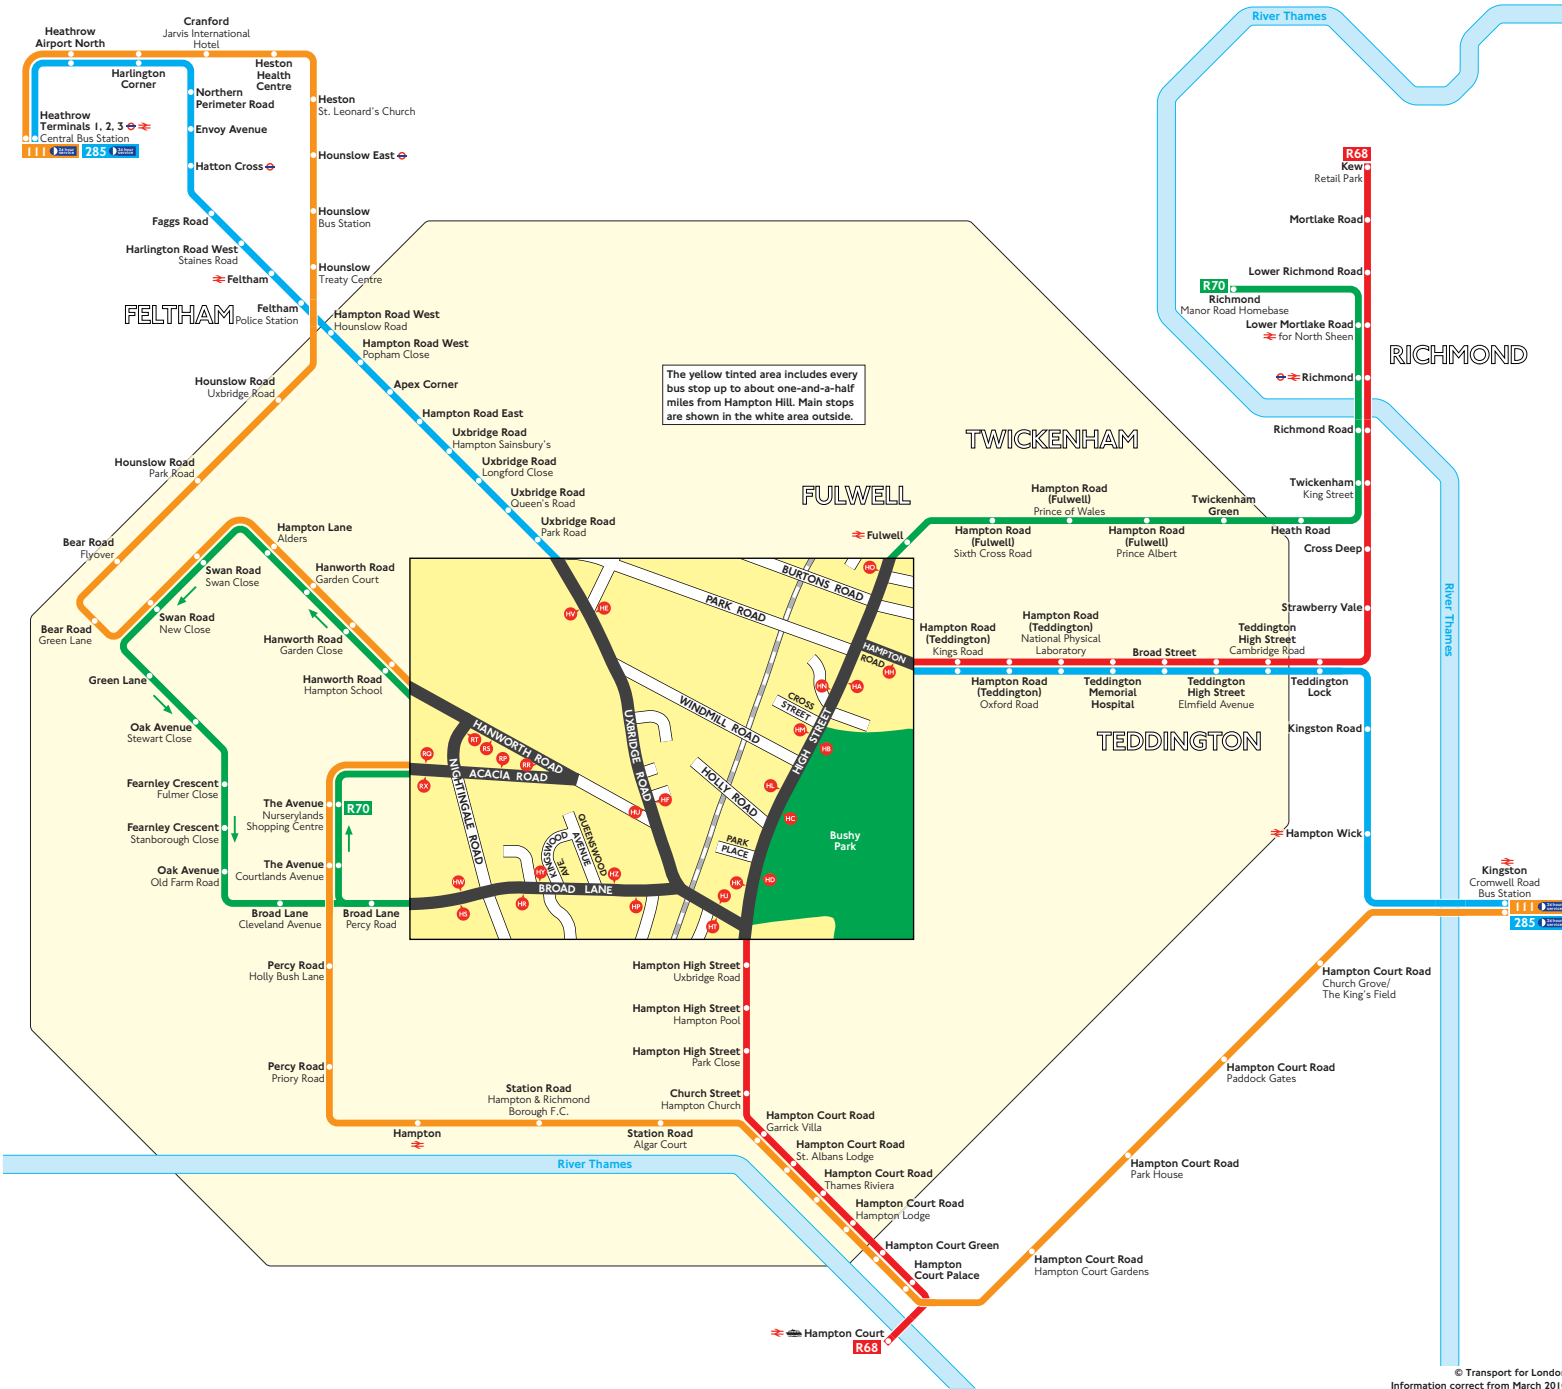

## Key

- Connections with Underground
- Connections with National Rail
- Connections with river boats
- § Summer Sundays only

**A** Red discs show the bus stop you need for your chosen bus service. The disc **A** appears on the top of the bus stop in the street (see map of town centre in centre of diagram).

## Route finder

### Day buses including 24-hour routes

Bus route	Towards	Bus stops
<b>111</b>	Heathrow Terminals 1, 2, 3 Kingston	
<b>285</b>	Heathrow Terminals 1, 2, 3 Kingston	
<b>R68</b>	Hampton Court Kew	
<b>R70</b>	Hampton Richmond	

### Other buses

Bus route	Towards	Bus stops
<b>267</b>	Hammersmith § Hampton Court §	