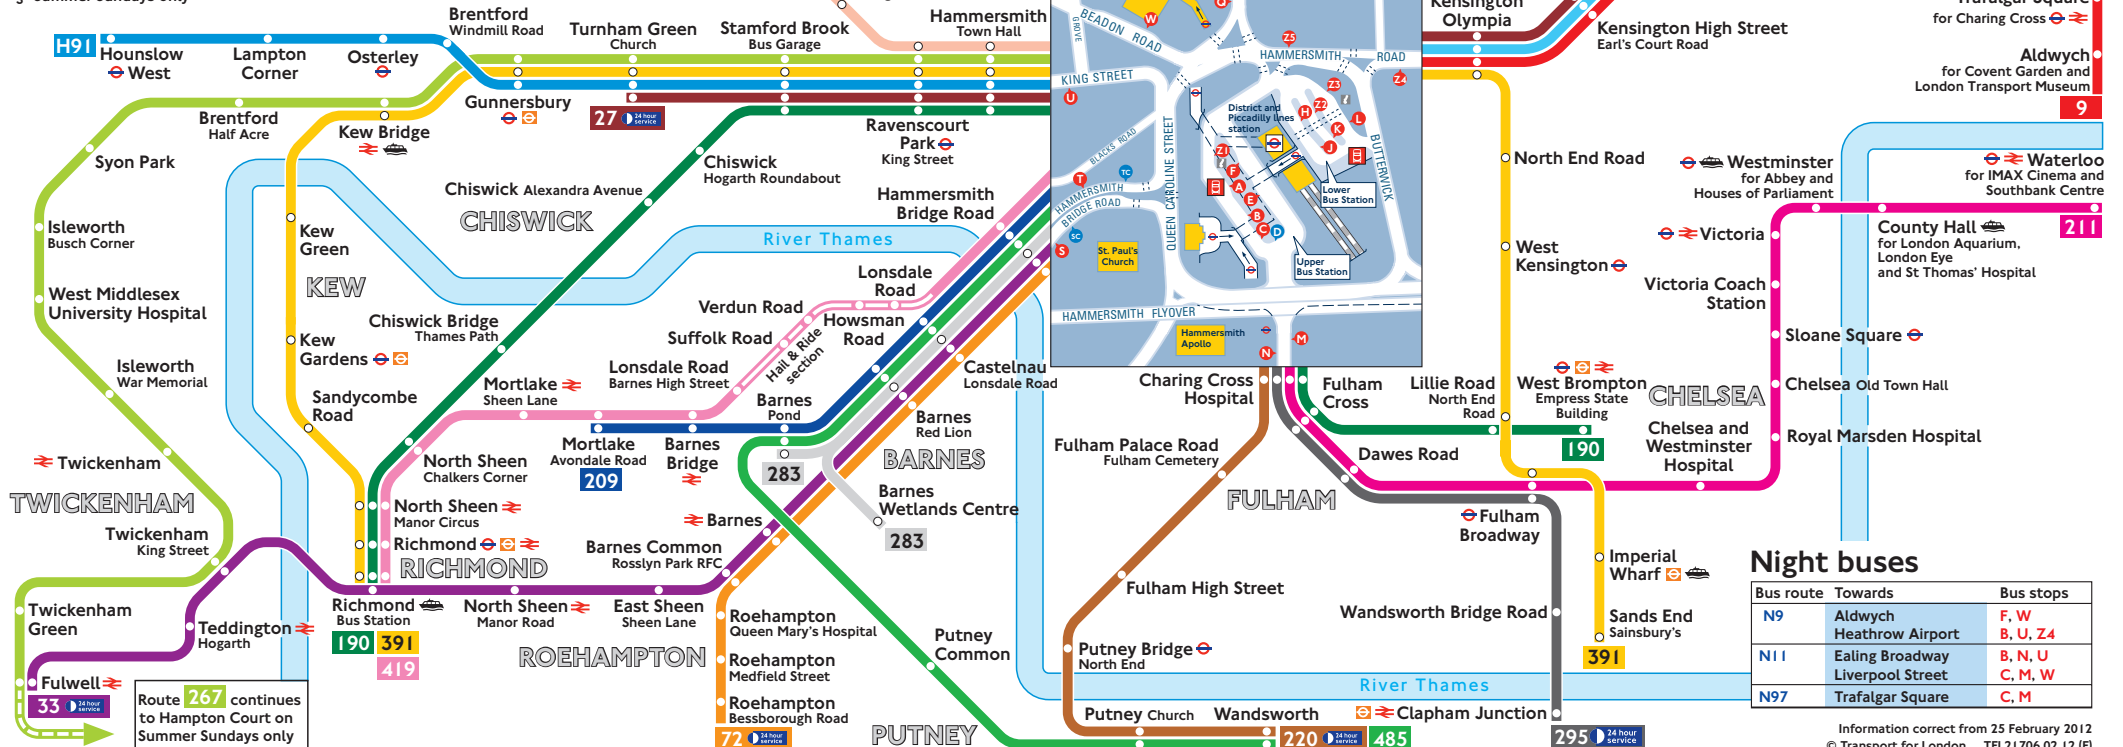

Route finder

Day buses including 24-hour services

Route	Towards	Bus stops
9	Aldwych	F
10	King's Cross	F
27	Chalk Farm Turnham Green	F, W B, U, Z4
33	Fulwell	K, S
72	East Acton Roehampton	A, Q, T K, R, S
190	Richmond West Brompton	B, N, U C, M, W
209	Mortlake	J, S
211	Waterloo	C, M
220	Wandsworth Willesden Junction	C, M, P A, N, Q
266	Brent Cross	H, U
267	Fulwell Hampton Court §	B, U B, U
283	Barnes Wetlands Centre ● or Barnes Pond ▼ East Acton	K, R, S A, Q, T
295	Clapham Junction Ladbroke Grove	C, M, P A, N, Q
391	Richmond Sands End	B, U, Z4 F, W
419	Richmond	L, S
485	Wandsworth †	L, S
H91	Hounslow West	B, U

- † Mondays to Saturdays except evenings
- Daytime only when Wetlands Centre is open
- ▼ Early mornings and evenings only
- § Summer Sundays only

Buses from Hammersmith

Night buses

Bus route	Towards	Bus stops
N9	Aldwych Heathrow Airport	F, W B, U, Z4
N11	Ealing Broadway Liverpool Street	B, N, U C, M, W
N97	Trafalgar Square	C, M