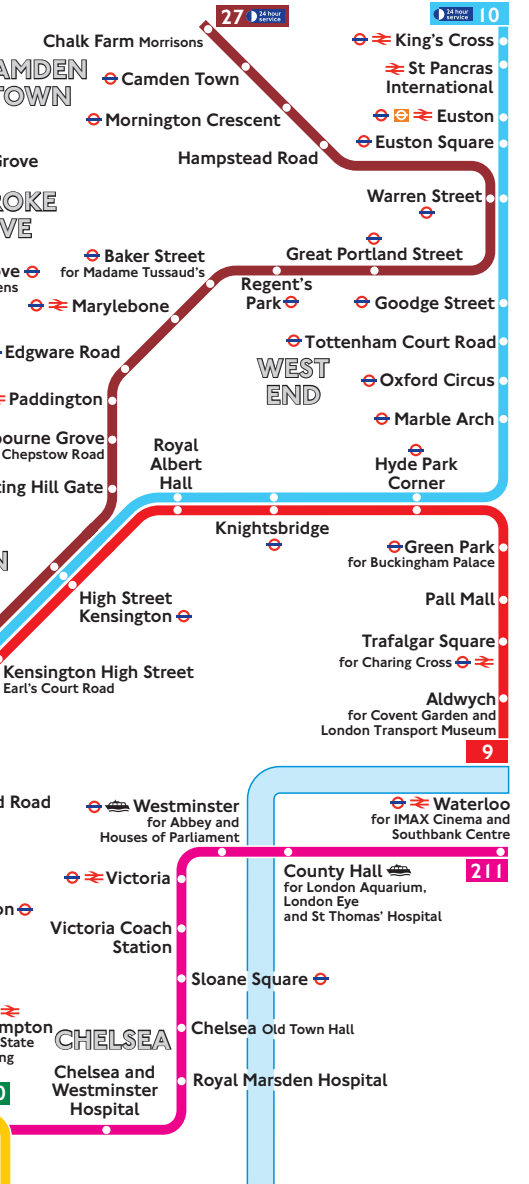

Route finder

Day buses including 24-hour services

Route	Towards	Bus stops
9	Aldwych	F
10	King's Cross	F
27	Chalk Farm Turnham Green	F, W B, U, Z4
33	Fulwell	K, S
72	East Acton Roehampton	A, Q, T K, R, S
190	Richmond West Brompton	B, N, U C, M, W
209	Mortlake	J, S
211	Waterloo	C, M
220	Wandsworth Willesden Junction	C, M, P A, N, Q
266	Brent Cross	H, U
267	Fulwell Hampton Court §	B, U B, U
283	Barnes Wetlands Centre ● or Barnes Pond ▼ East Acton	K, R, S A, Q, T
295	Clapham Junction Ladbroke Grove	C, M, P A, N, Q
391	Richmond Sands End	B, U, Z4 F, W
419	Richmond	L, S
485	Wandsworth †	L, S
H91	Hounslow West	B, U

- † Mondays to Saturdays except evenings
- Daytime only when Wetlands Centre is open
- ▼ Early mornings and evenings only
- § Summer Sundays only

Buses from Hammersmith

Night buses

Bus route	Towards	Bus stops
N9	Aldwych Heathrow Airport	F, W B, U, Z4
N11	Ealing Broadway Liverpool Street	B, N, U C, M, W
N97	Trafalgar Square	C, M