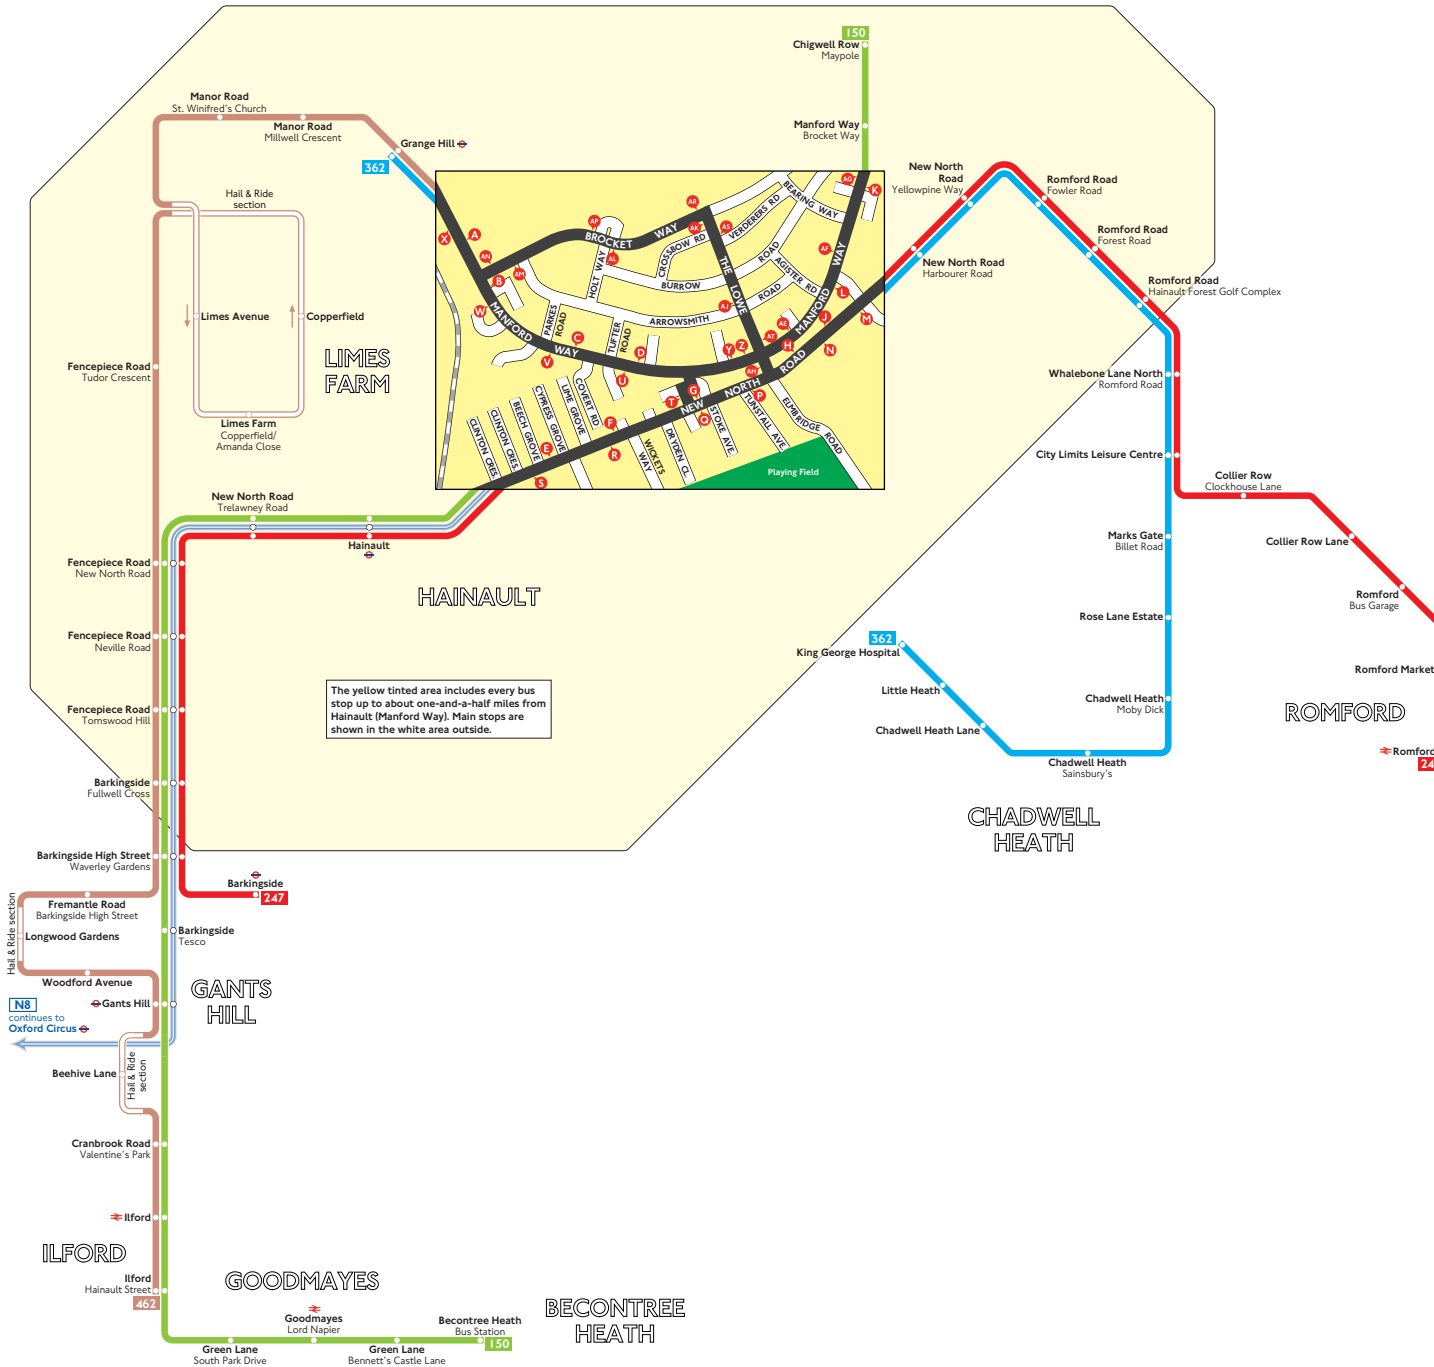

Buses from Hainault (Manford Way)

Key

- 150 Day buses in black
- N8 Night buses in blue
- Connections with Underground
- Connections with National Rail
- DLR Connections with Docklands Light Railway

A Red discs show the bus stop you need for your chosen bus service. The disc **A** appears on the top of the bus stop in the street (see map of town centre in centre of diagram).

Route finder

Day buses

Bus route	Towards	Bus stops
150	Becintree Heath	K L P Q R S
	Chigwell Row	AB AC AD AE AF AG
247	Barkingside	M N P Q R S
	Romford	E F G H J
362	Grange Hill	AH AJ AS AL AM AN AX
	King George Hospital	AA AB AC AD AE AF AH AJ
462	Ilford	PTUVWXZ

Night buses

Bus route	Towards	Bus stops
N8	Oxford Circus	P Q R S Z