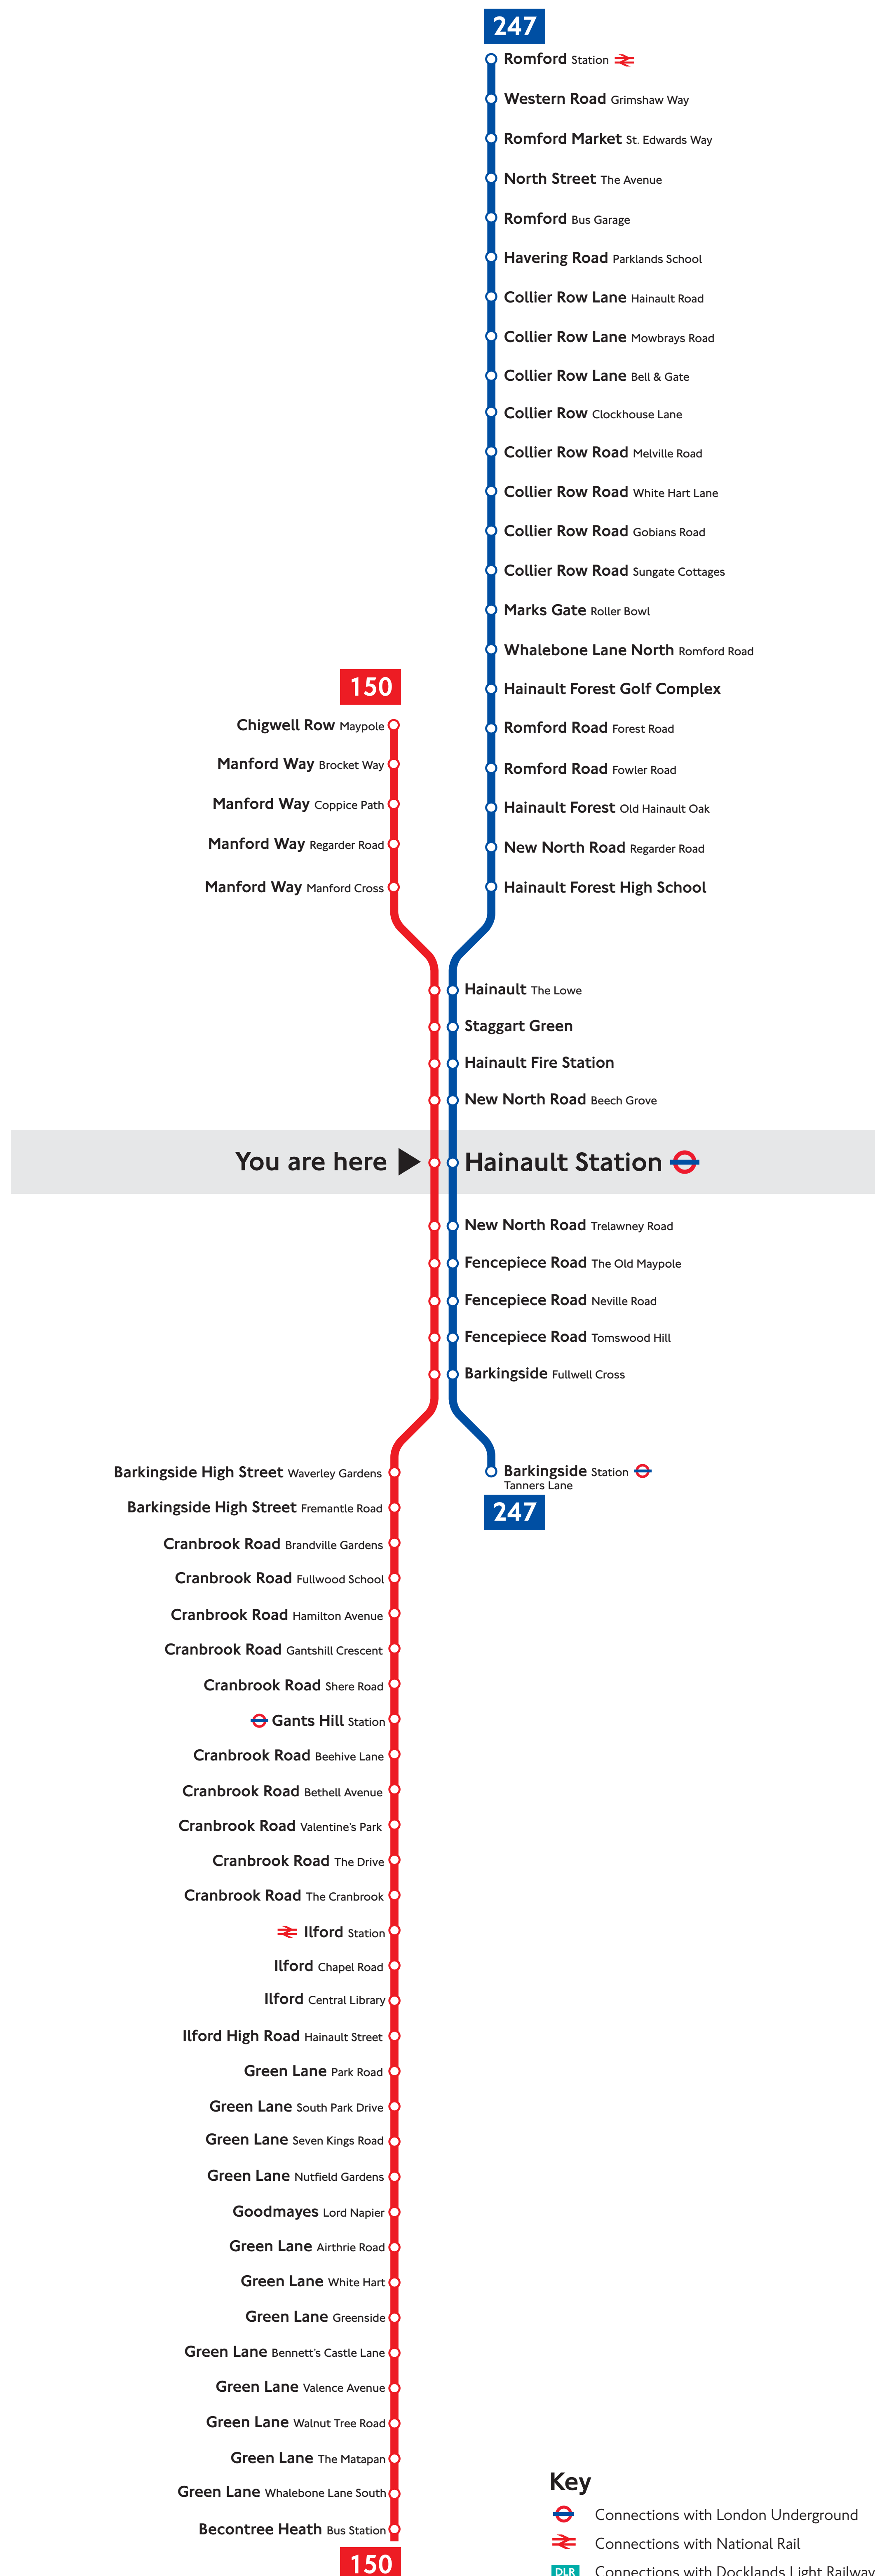

Bus services from Hainault Station

Destination finder

Destination		For your bus stop please refer to the map below.
B		
Bank Station	N8	A
Barkingside Fullwell Cross	150, 247, N8	A
Barkingside Station	247	A
Barkingside High Street	150, N8	A
Becontree Heath Bus Station	150	A
Bethnal Green	N8	A
Bow	N8	A
C		
Chigwell Row Maypole	150	B
Collier Row Clockhouse Lane	247	B
Collier Row Lane	247	B
Collier Row Road	247	B
Cranbrook Road	150	A
Cranbrook Road	150, N8	A
F		
Fencepiece Road	150, 247, N8	A
G		
Gants Hill Station	150, N8	A
Goodmayes Lord Napier	150	A
Green Lane	150	A
Green Park	N8	A
H		
Hainault The Lowe	150, 247, N8	B
Hainault Fire Station	150, 247, N8	B
Hainault Forest Old Hainault Oak	247	B
Hainault Forest Golf Complex	247	B
Hainault Forest High School	247	B
Havering Road Parklands School	247	B
Holborn Station	N8	A
Hyde Park Corner	N8	A
I		
Ilford Central Library and Chapel Road	150	A
Ilford Station	150	A
Ilford High Road Hainault Street	150	A
L		
Leytonstone	N8	A
Liverpool Street Station	N8	A
M		
Manford Way	150	B
Marks Gate Roller Bowl	247	B
N		
New North Road	150, 247, N8	B
New North Road Regarder Road	247	B
North Street The Avenue	247	B
O		
Old Ford	N8	A
Oxford Circus	N8	A
R		
Redbridge	N8	A
Romford Bus Garage	247	B
Romford Station	247	B
Romford Market St. Edwards Way	247	B
Romford Road Forest Road and Fowler Road	247	B
S		
Shoreditch	N8	A
Staggart Green	150, 247, N8	B
Stratford	N8	A
T		
Tottenham Court Road Station	N8	A
V		
Victoria Station	N8	A
W		
Wanstead	N8	A
Western Road Grimshaw Way	247	B
Whalebone Lane North Romford Road	247	B

Night bus

N8	Hainault The Lowe	B
	Victoria Station	A

© copyright Transport for London
Information correct from January 2005

Where to catch your bus