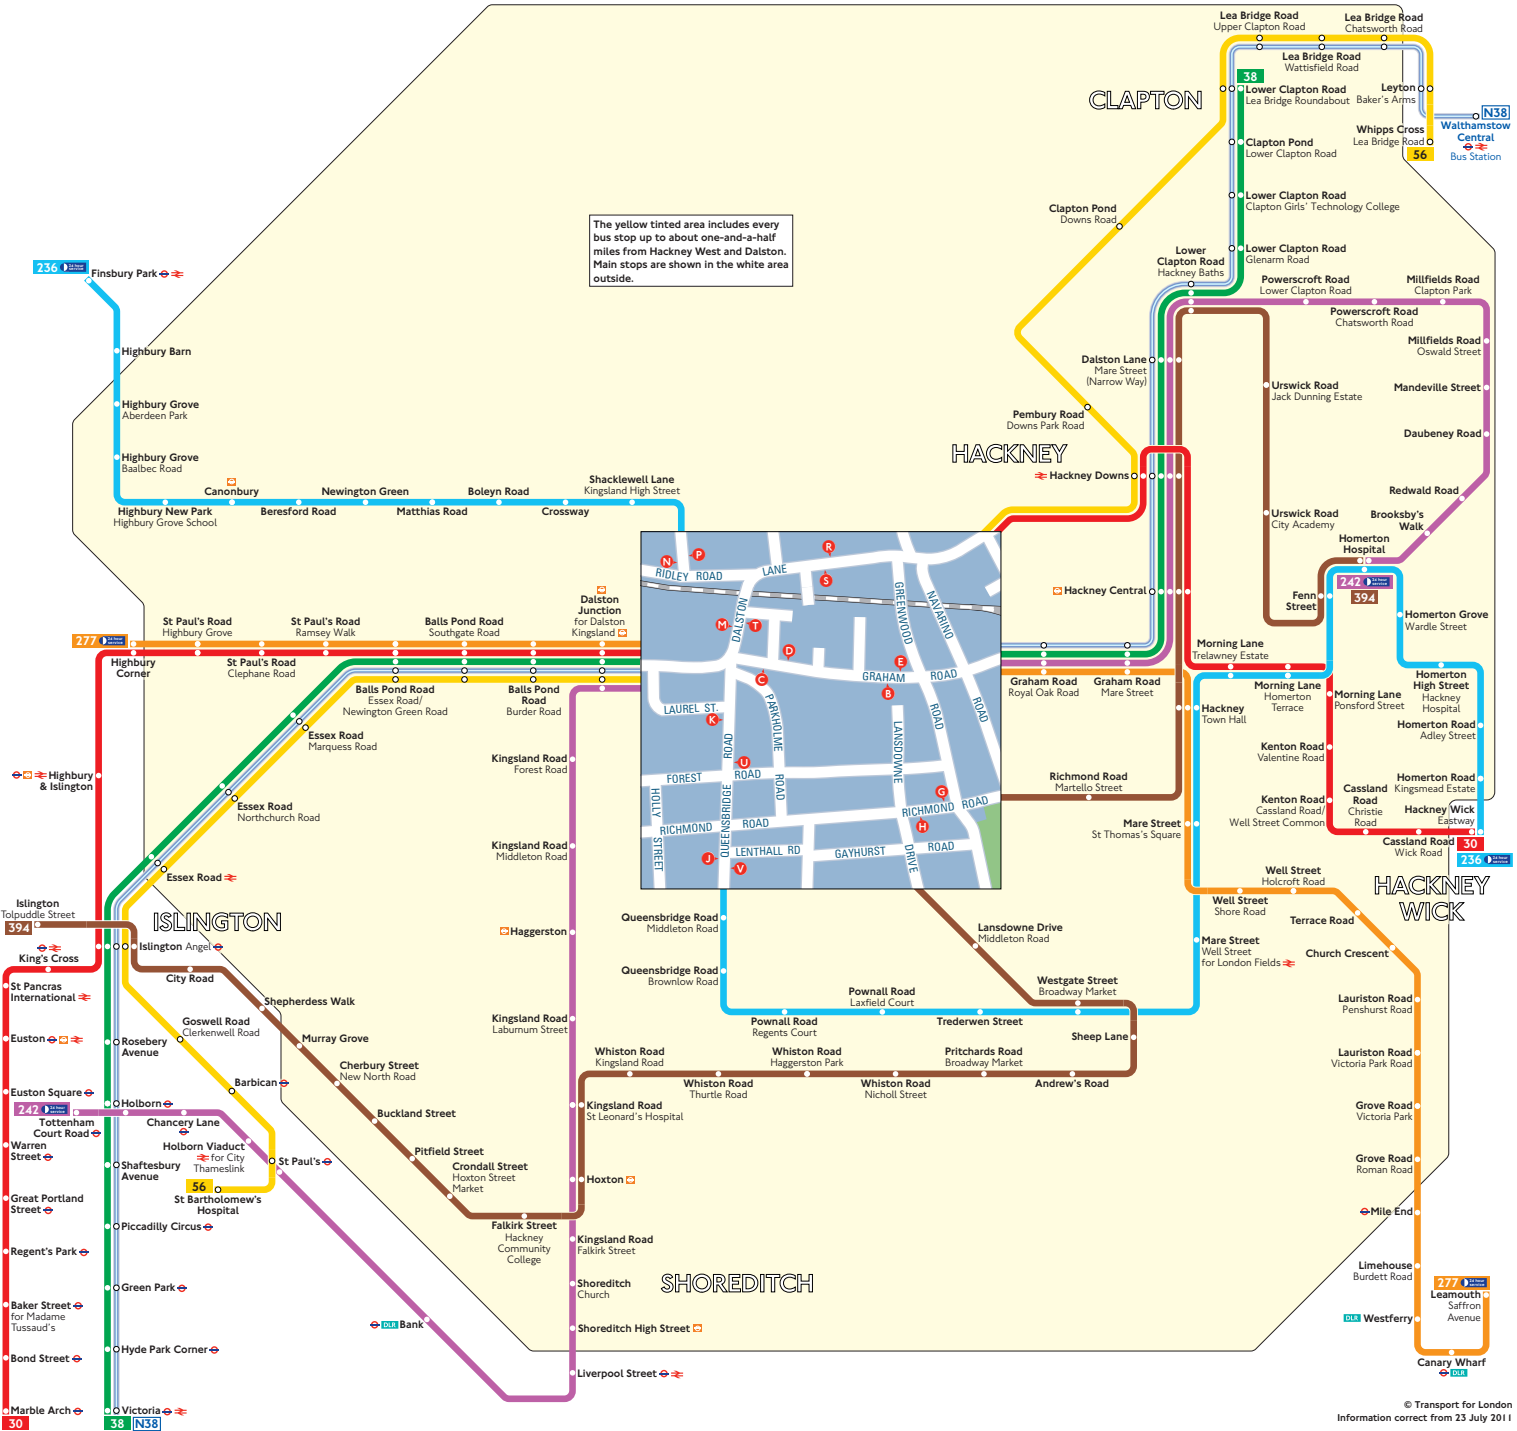

Buses from Hackney West and Dalston

Key

- 30 Day buses in black
- N38 Night buses in blue
- Connections with London Underground
- Connections with London Overground
- Connections with National Rail
- DLR Connections with Docklands Light Railway
- Connections with river boats

Red discs show the bus stop you need for your chosen bus service. The disc A appears on the top of the bus stop in the street (see map of town centre in centre of diagram).

Route finder

Day buses including 24-hour services

Bus route	Towards	Bus stops
30	Hackney Wick	M R
	Marble Arch	S T
38	Clapton Pond	D E
	Victoria	B C
56	St. Bartholomew's Hospital	S T
	Whipps Cross	M R
236	Hackney Wick	P T U V
	Finsbury Park	J K M N
242	Homerton Hospital	D E
	Tottenham Court Road	B C
277	Highbury Corner	B C
	Leamouth	D E
394	Homerton Hospital	G
	Islington	H

Night buses

Bus route	Towards	Bus stops
N38	Victoria	B C
	Walthamstow	D E