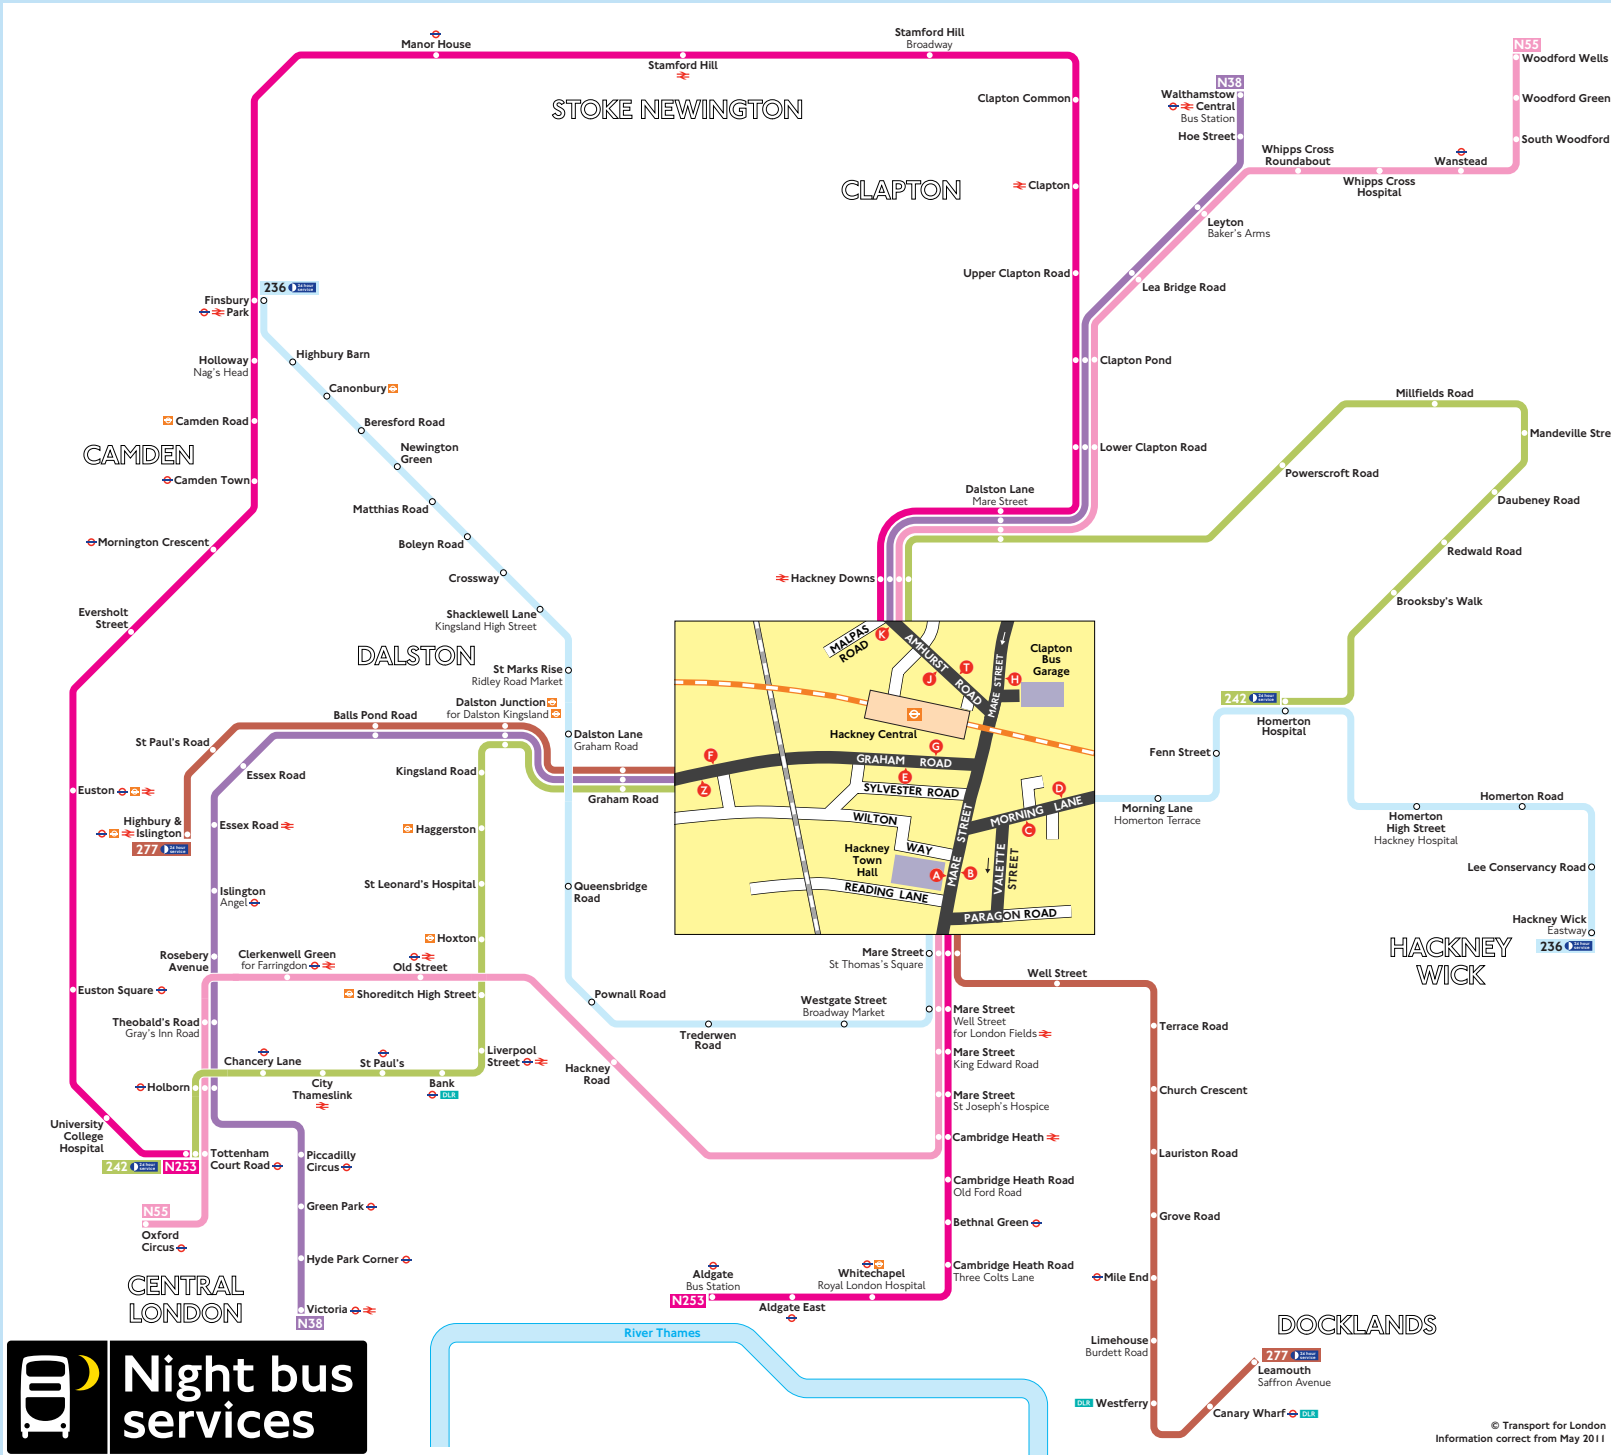

Night buses from Hackney Central

Key

-  Connections with London Underground
-  Connections with London Overground
-  Connections with National Rail
-  Connections with Docklands Light Railway

 Red discs show the bus stop you need for your chosen bus service. The disc  appears on the top of the bus stop in the street (see map of town centre in centre of diagram).

Route finder Night buses including 24-hour services

Bus route	Towards	Bus stops
236 	Finsbury Park	C
	Hackney Wick	A D
242 	Homerton Hospital	F G K
	Tottenham Court Road	B H Z
277 	Highbury & Islington	A E Z
	Leamouth	B F G
N38	Victoria	B H Z
	Walthamstow	F G J
N55	Oxford Circus	B H
	Woodford Wells	A J
N253	Aldgate	B H
	Tottenham Court Road	A J