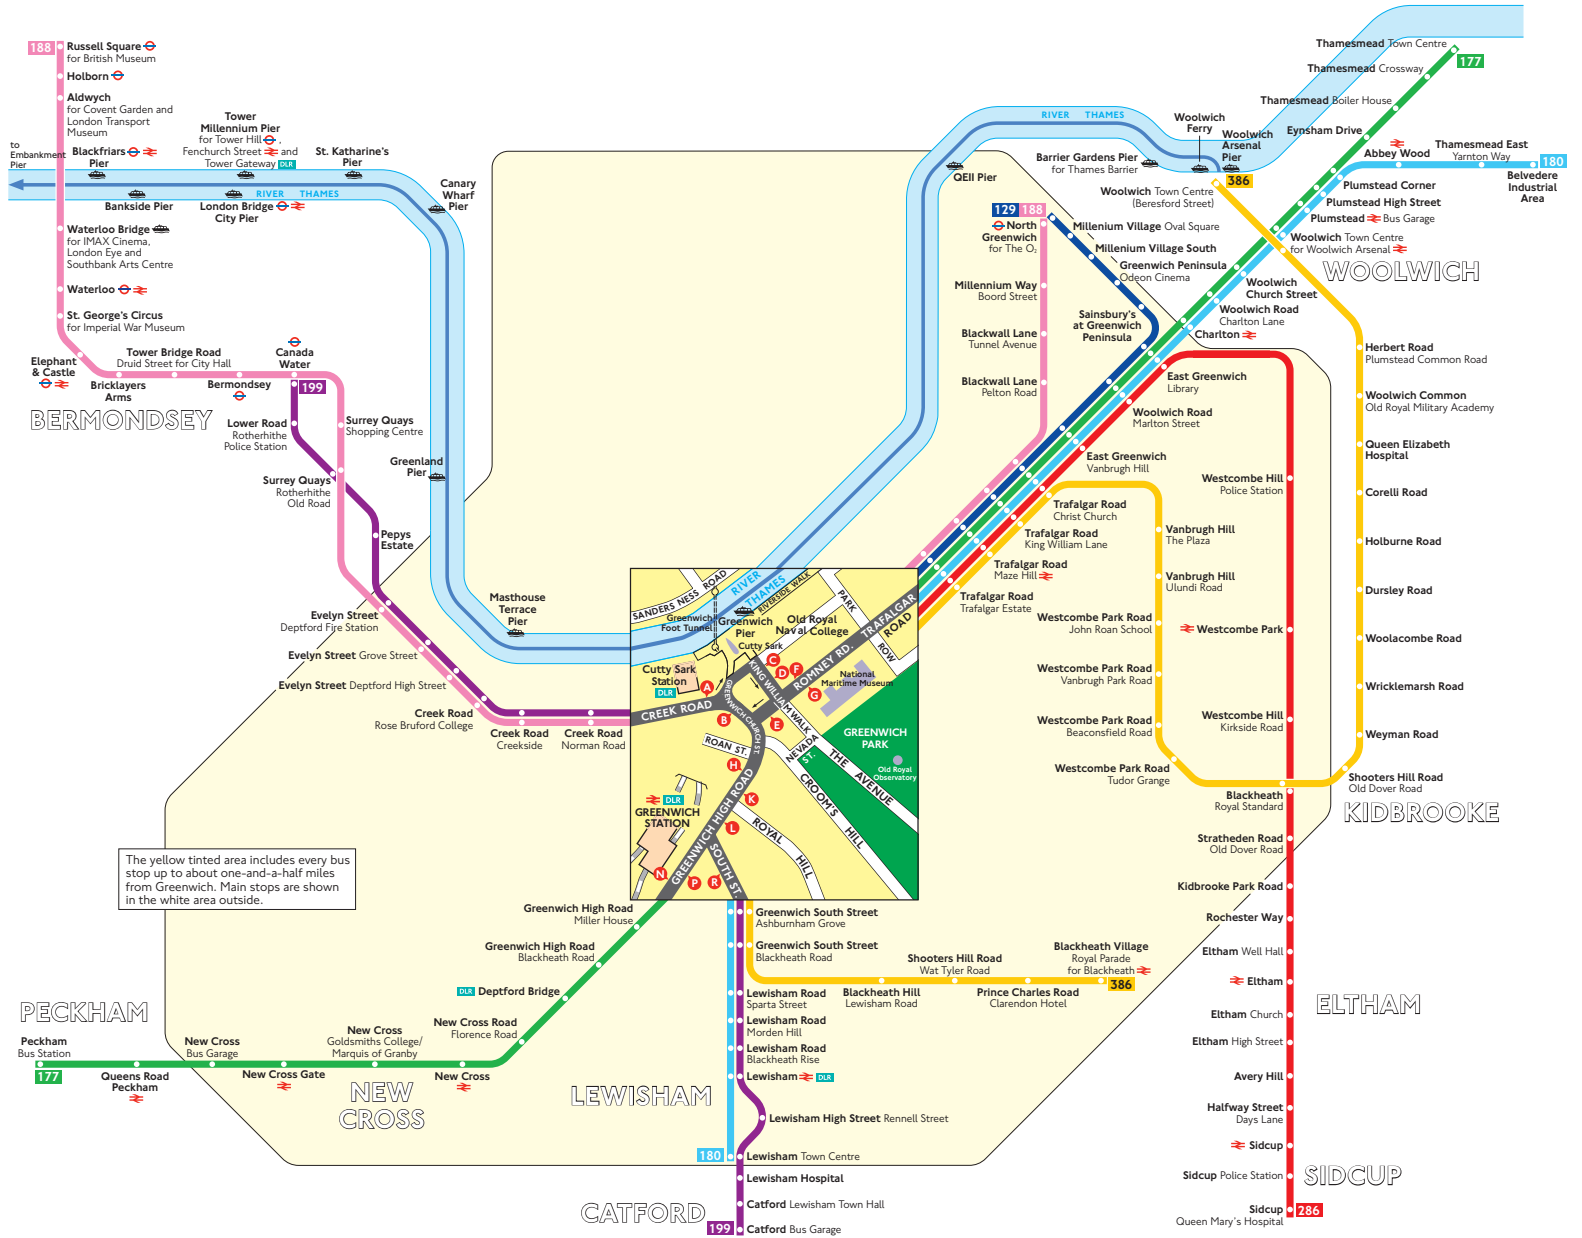

Buses from Greenwich

Key

- Connections with Underground
- Connections with National Rail
- Connections with Docklands Light Railway
- Connections with boat services

Red discs show the bus stop you need for your chosen bus service. The disc **A** appears on the top of the bus stop in the street (see map of town centre in centre of diagram).

Route finder

Day buses including 24-hour routes

Bus route	Towards	Bus stops
129	North Greenwich	C F
177	Peckham	E G K P
	Thamesmead	C F H N
180	Belvedere Industrial Area	C F H R
	Lewisham	E K L
188	North Greenwich	A C F
	Russell Square	B G
199	Canada Water	B H R
	Catford	A E K L
	Sidcup	D F
286	Blackheath Village	E G K L
386	Woolwich	C F H R

Night buses

Bus route	Towards	Bus stops
N1	Thamesmead	A F
	Tottenham Court Road	B G