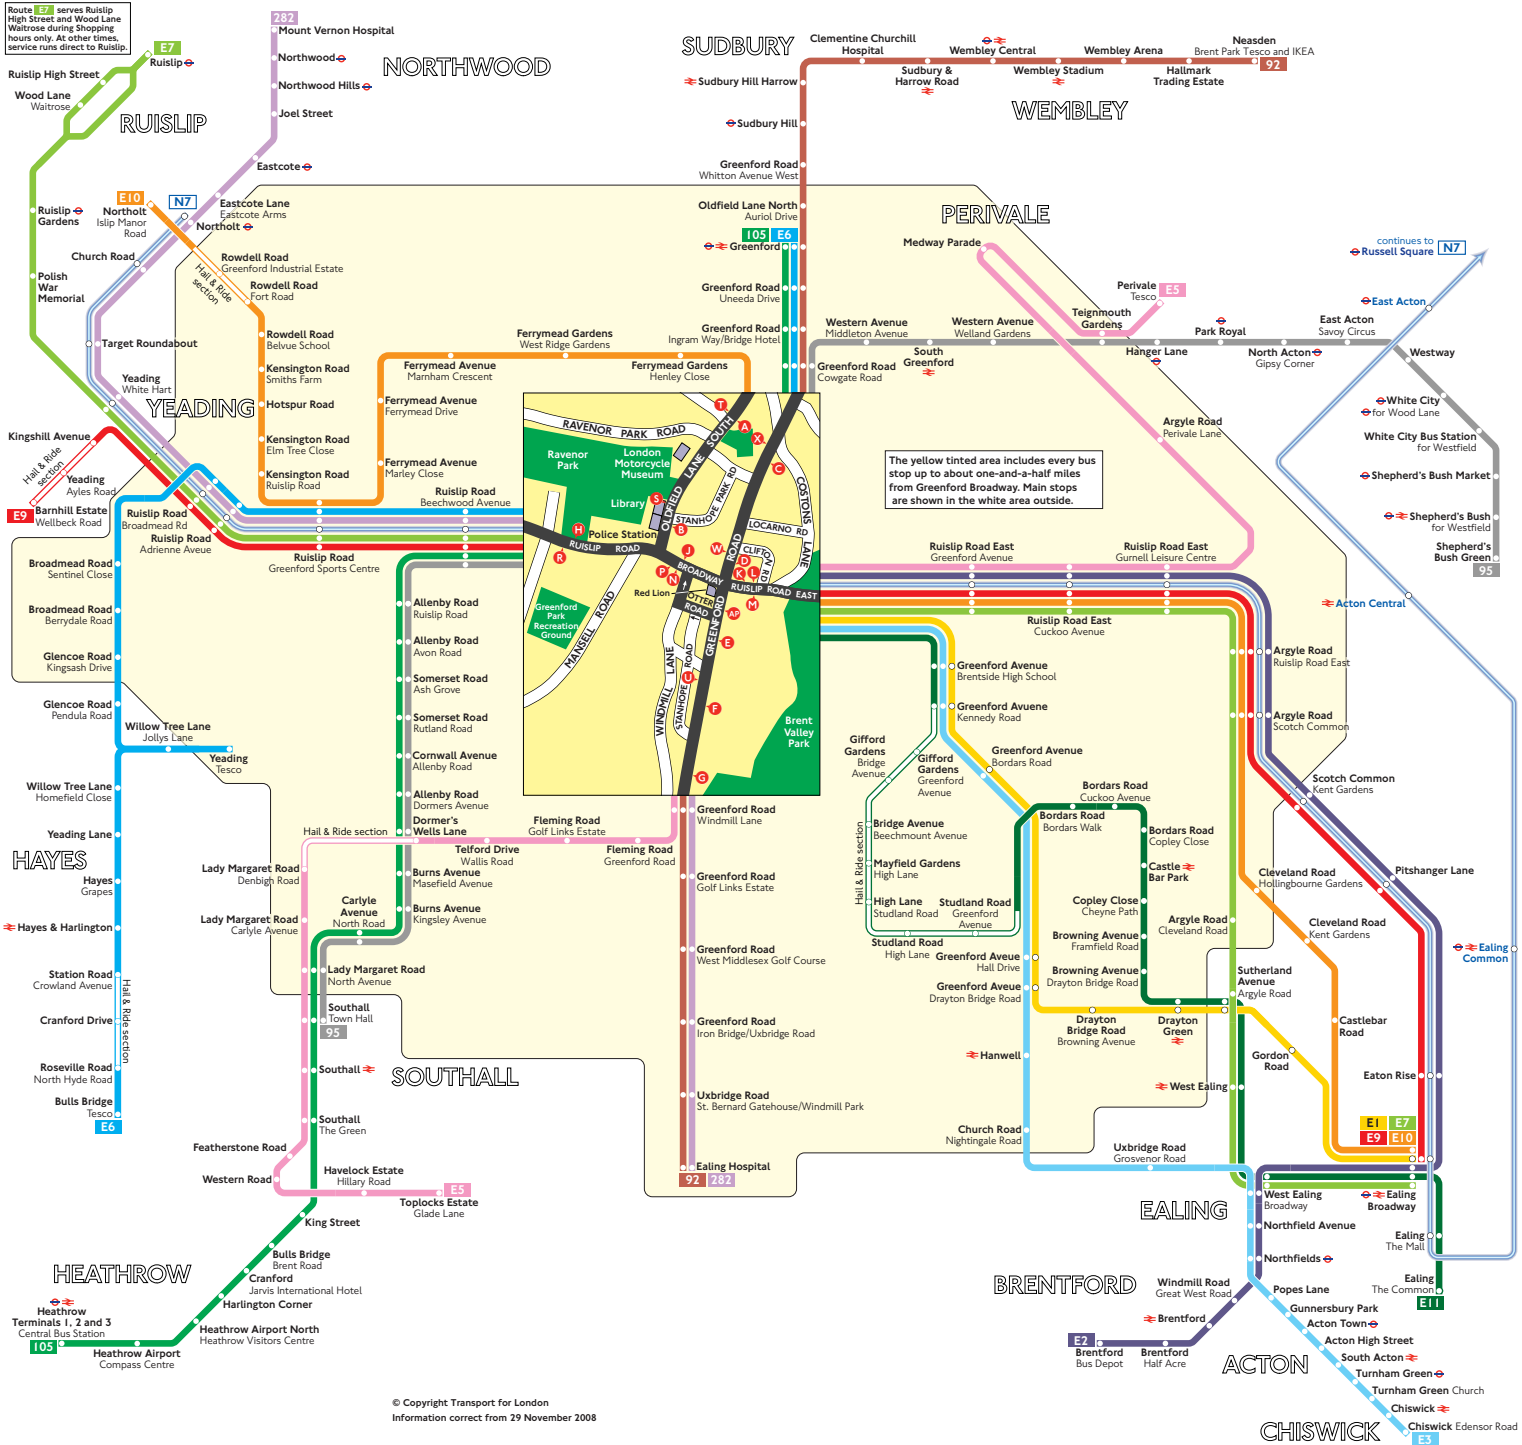

Buses from Greenford Broadway

Key

- 92** Day buses in black
- N7** Night buses in blue
- Connections with Underground
- Connections with National Rail
- Shopping hours only

Red discs show the bus stop you need for your chosen bus service. The disc appears on the top of the bus stop in the street (see map of town centre in centre of diagram).

Route finder

Day buses including 24-hour routes

Bus route	Towards	Bus stops
92	Ealing Hospital	C D E F G
	Neasden	U V W X
95	Shepherd's Bush Green	H J W X
	Southall	C D P R
105	Greenford	H J W X
	Heathrow Airport	C D P R
282	Ealing Hospital	E F G H J
	Mount Vernon Hospital	N R U
E1	Ealing Broadway	K
E2	Brentford	L
E3	Chiswick	K
E5	Perivale	L U
	Toplocks	E F G M
E6	Bulls Bridge	C D N R
	Greenford	H J W X
E7	Ealing Broadway	H J L
	Ruislip	M N R
E9	Ealing Broadway	H J L
	Yeading	M N R
E10	Ealing Broadway	A B J L
	Northolt	M N S T
E11	Ealing Common	K

Night buses

Bus route	Towards	Bus stops
N7	Northolt	M N R
	Russell Square	H J L