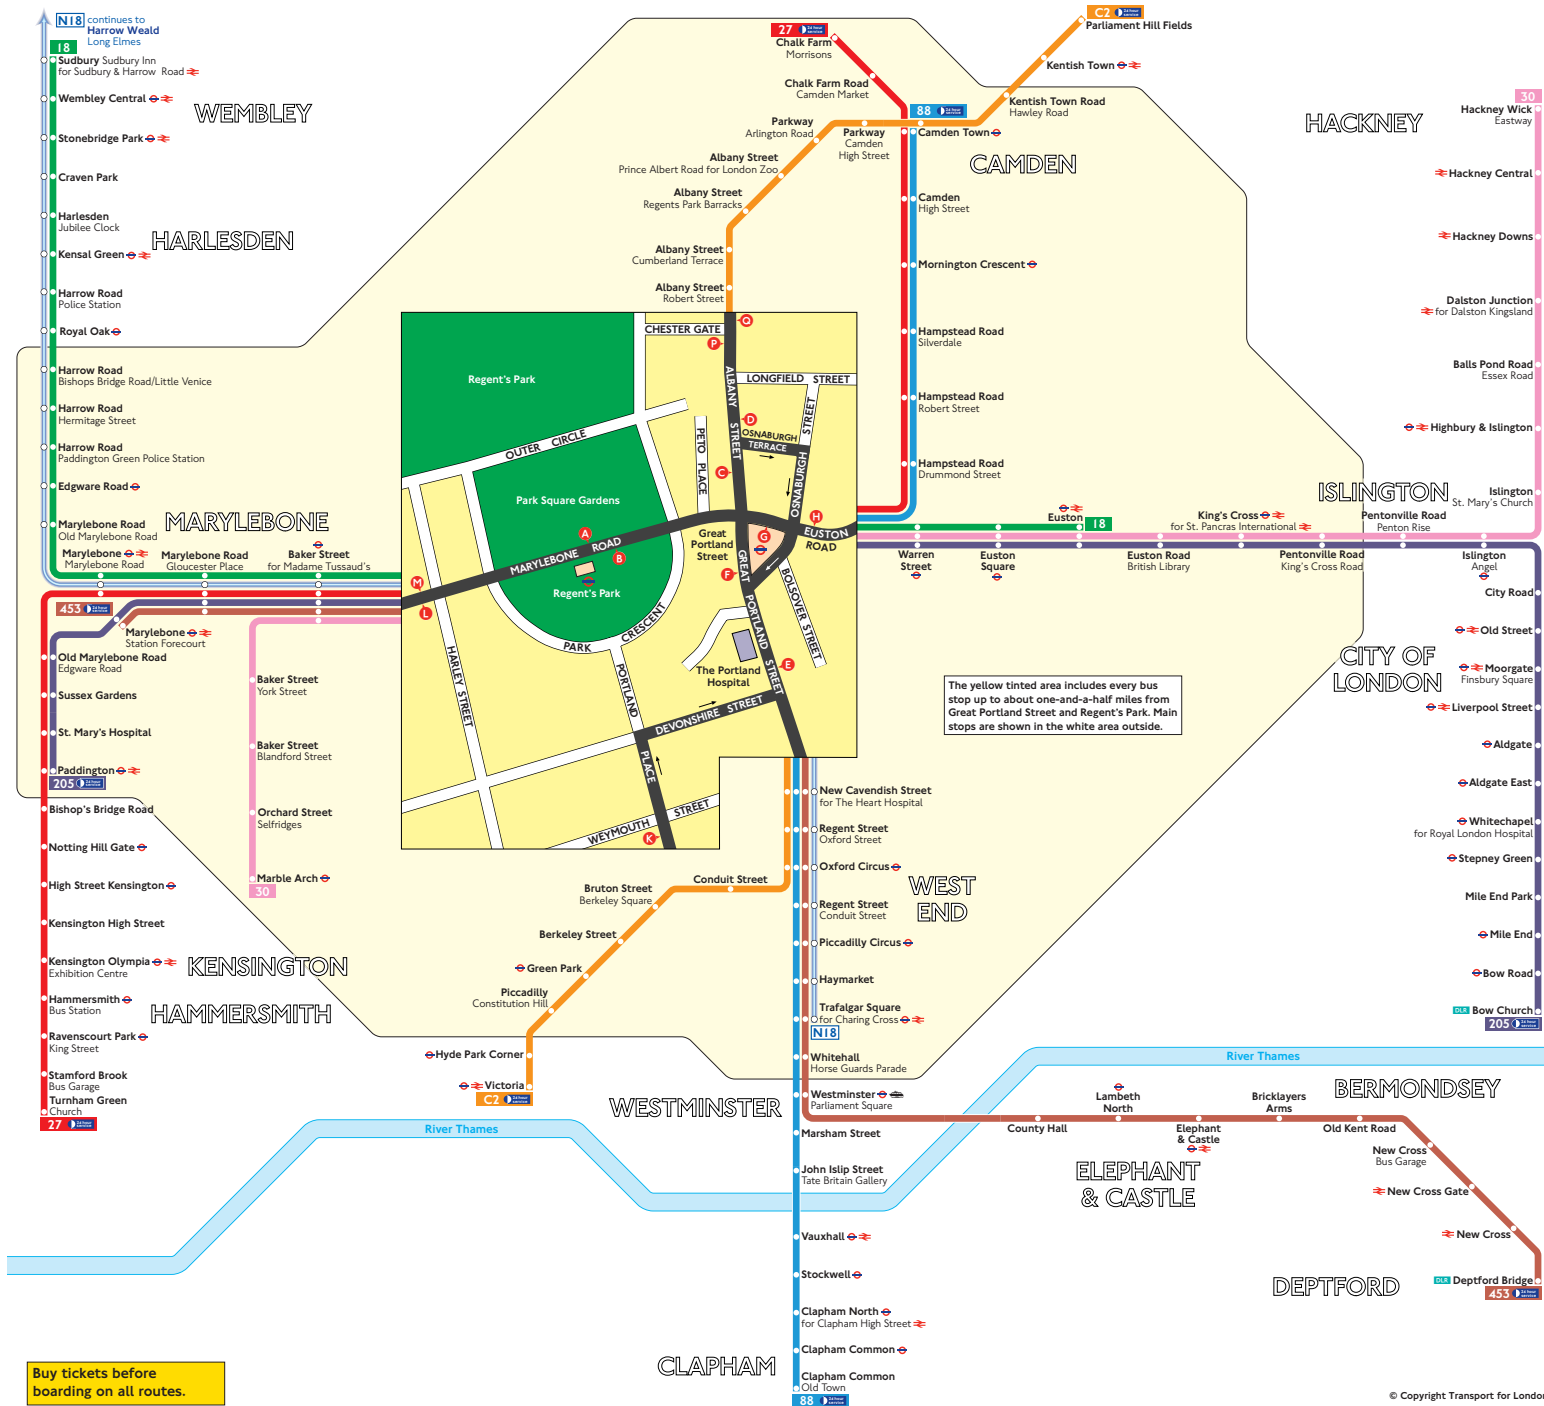

Buses from Great Portland Street and Regent's Park

Buy tickets before boarding on all routes.

Key

- 18 Day buses in black
- N18 Night buses in blue
- Connections with Underground
- Connections with National Rail
- DLR Connections with Docklands Light Railway
- Connections with river boats

Red discs show the bus stop you need for your chosen bus service. The disc appears on the top of the bus stop in the street (see map of town centre in centre of diagram).

Route finder

Day buses including 24-hour routes

Bus route	Towards	Bus stops
18	Euston	A H M
	Sudbury	B G L
27	Chalk Farm	A H M
	Turnham Green	B G L
30	Hackney Wick	A H M
	Marble Arch	B G L
88	Camden Town	F H K
	Clapham Common	E
205	Bow Church	A H M
	Paddington	B G L
453	Deptford Bridge	A E M
	Marylebone	B F K L
C2	Parliament Hill Fields	C F K P
	Victoria	D E G

Night buses

Bus route	Towards	Bus stops
N18	Harrow Weald	B F K L
	Trafalgar Square	A E M