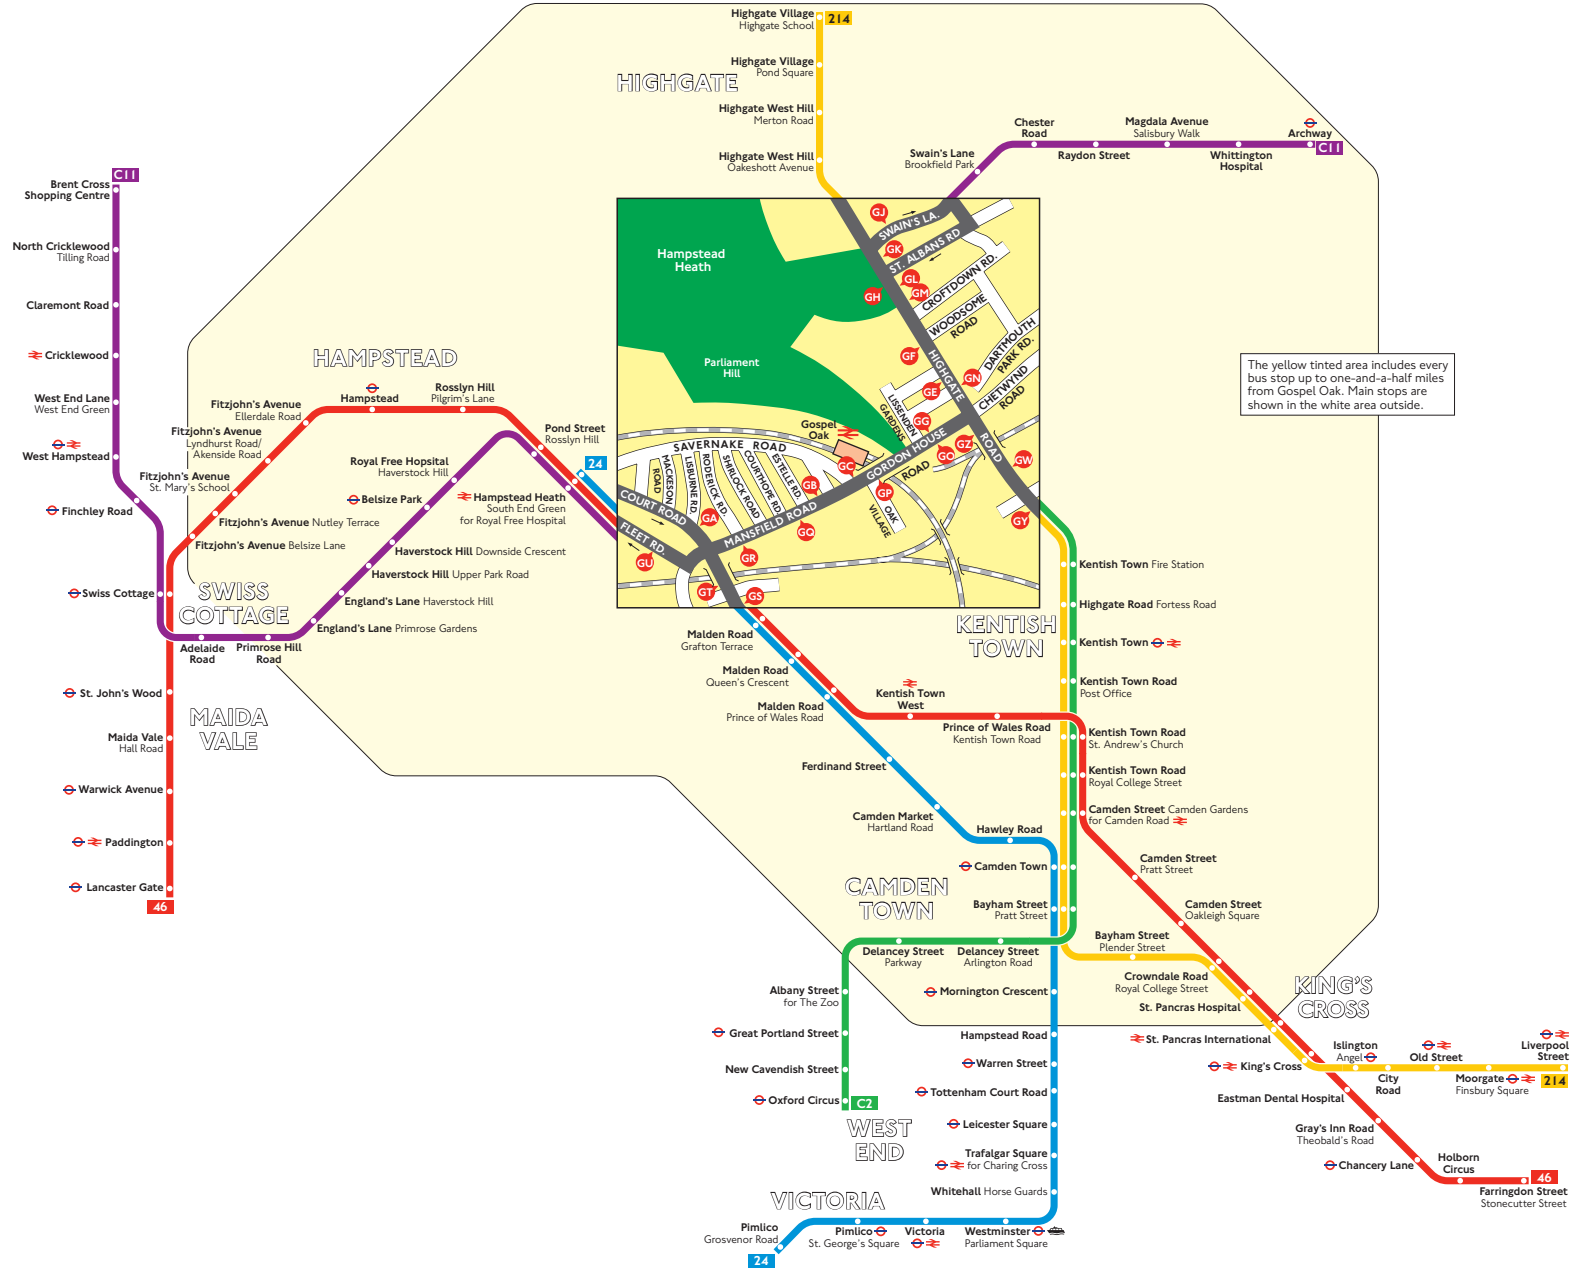

Buses from Gospel Oak

Key

- Connections with Underground
- Connections with National Rail
- Connections with river boats

Red discs show the bus stop you need for your chosen bus service. The disc appears on the top of the bus stop in the street (see map of town centre in centre of diagram).

Route finder

Day buses including 24-hour routes

Bus route	Towards	Bus stops
24	Hampstead Heath	GT GL
	Pimlico	GA GS
46	Farringdon Street	GA GS
	Lancaster Gate	GT GU
214	Highgate Village	GE GF GH GI GJ GK
	Liverpool Street	GL GM GN GO GP
C2	Oxford Circus	GL GM GN GO GP
C11	Archway	GA GB GC GD GE GF
	Brent Cross Shopping Centre	GA GB GC GD GE GF