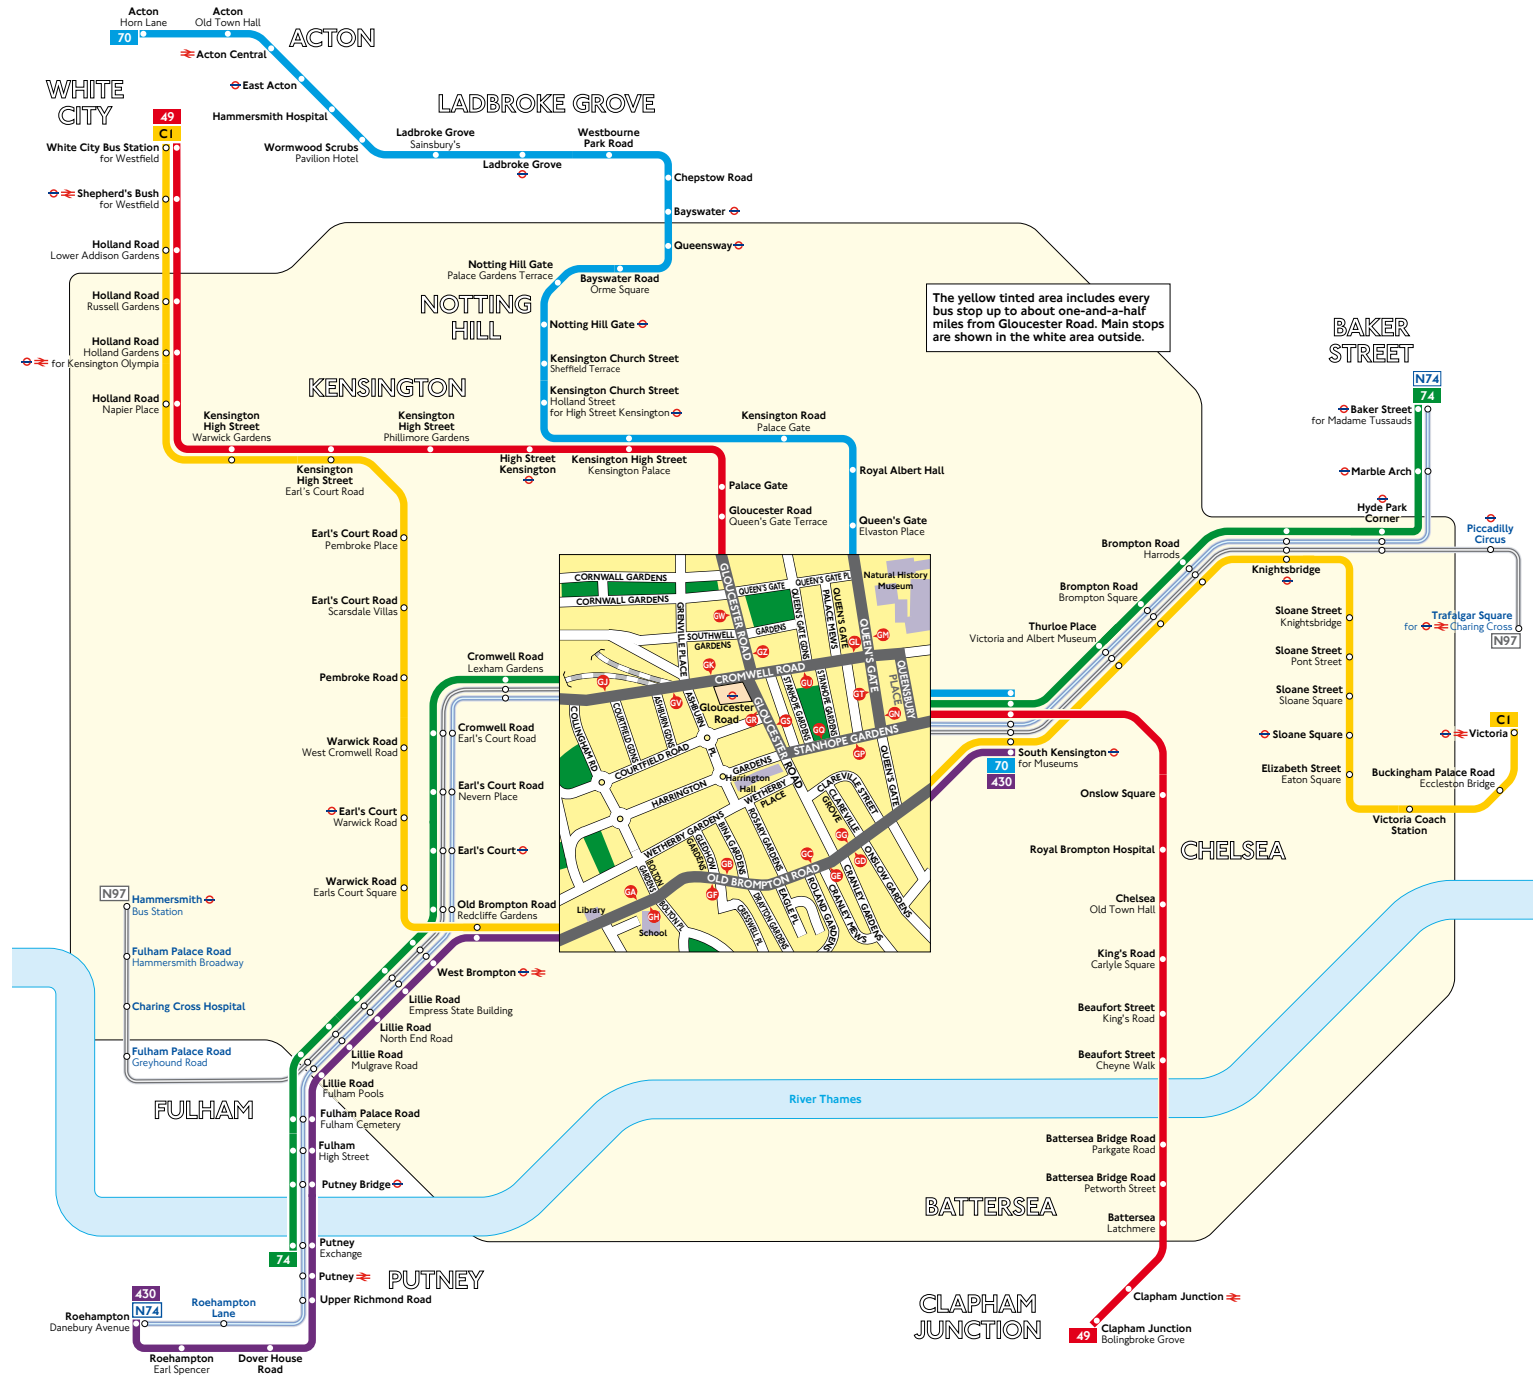

Buses from Gloucester Road

Route finder

Day buses

Bus route	Towards	Bus stops
49	Clapham Junction	GC GS GZ
	White City	GF GR SW
70	Acton	GT
	South Kensington	GH GN
74	Baker Street	GJ GK GL
	Putney	GU GV
430	Roehampton	GD GE GF GH
	South Kensington	GA GB GC GG
C1	Victoria	GA GB GC GG
	White City	GF GE GF GH

Night buses

Bus route	Towards	Bus stops
N74	Baker Street	GJ GK GL
	Roehampton	GU GV
N97	Hammersmith	GT GU GV
	Trafalgar Square	GJ GK GL