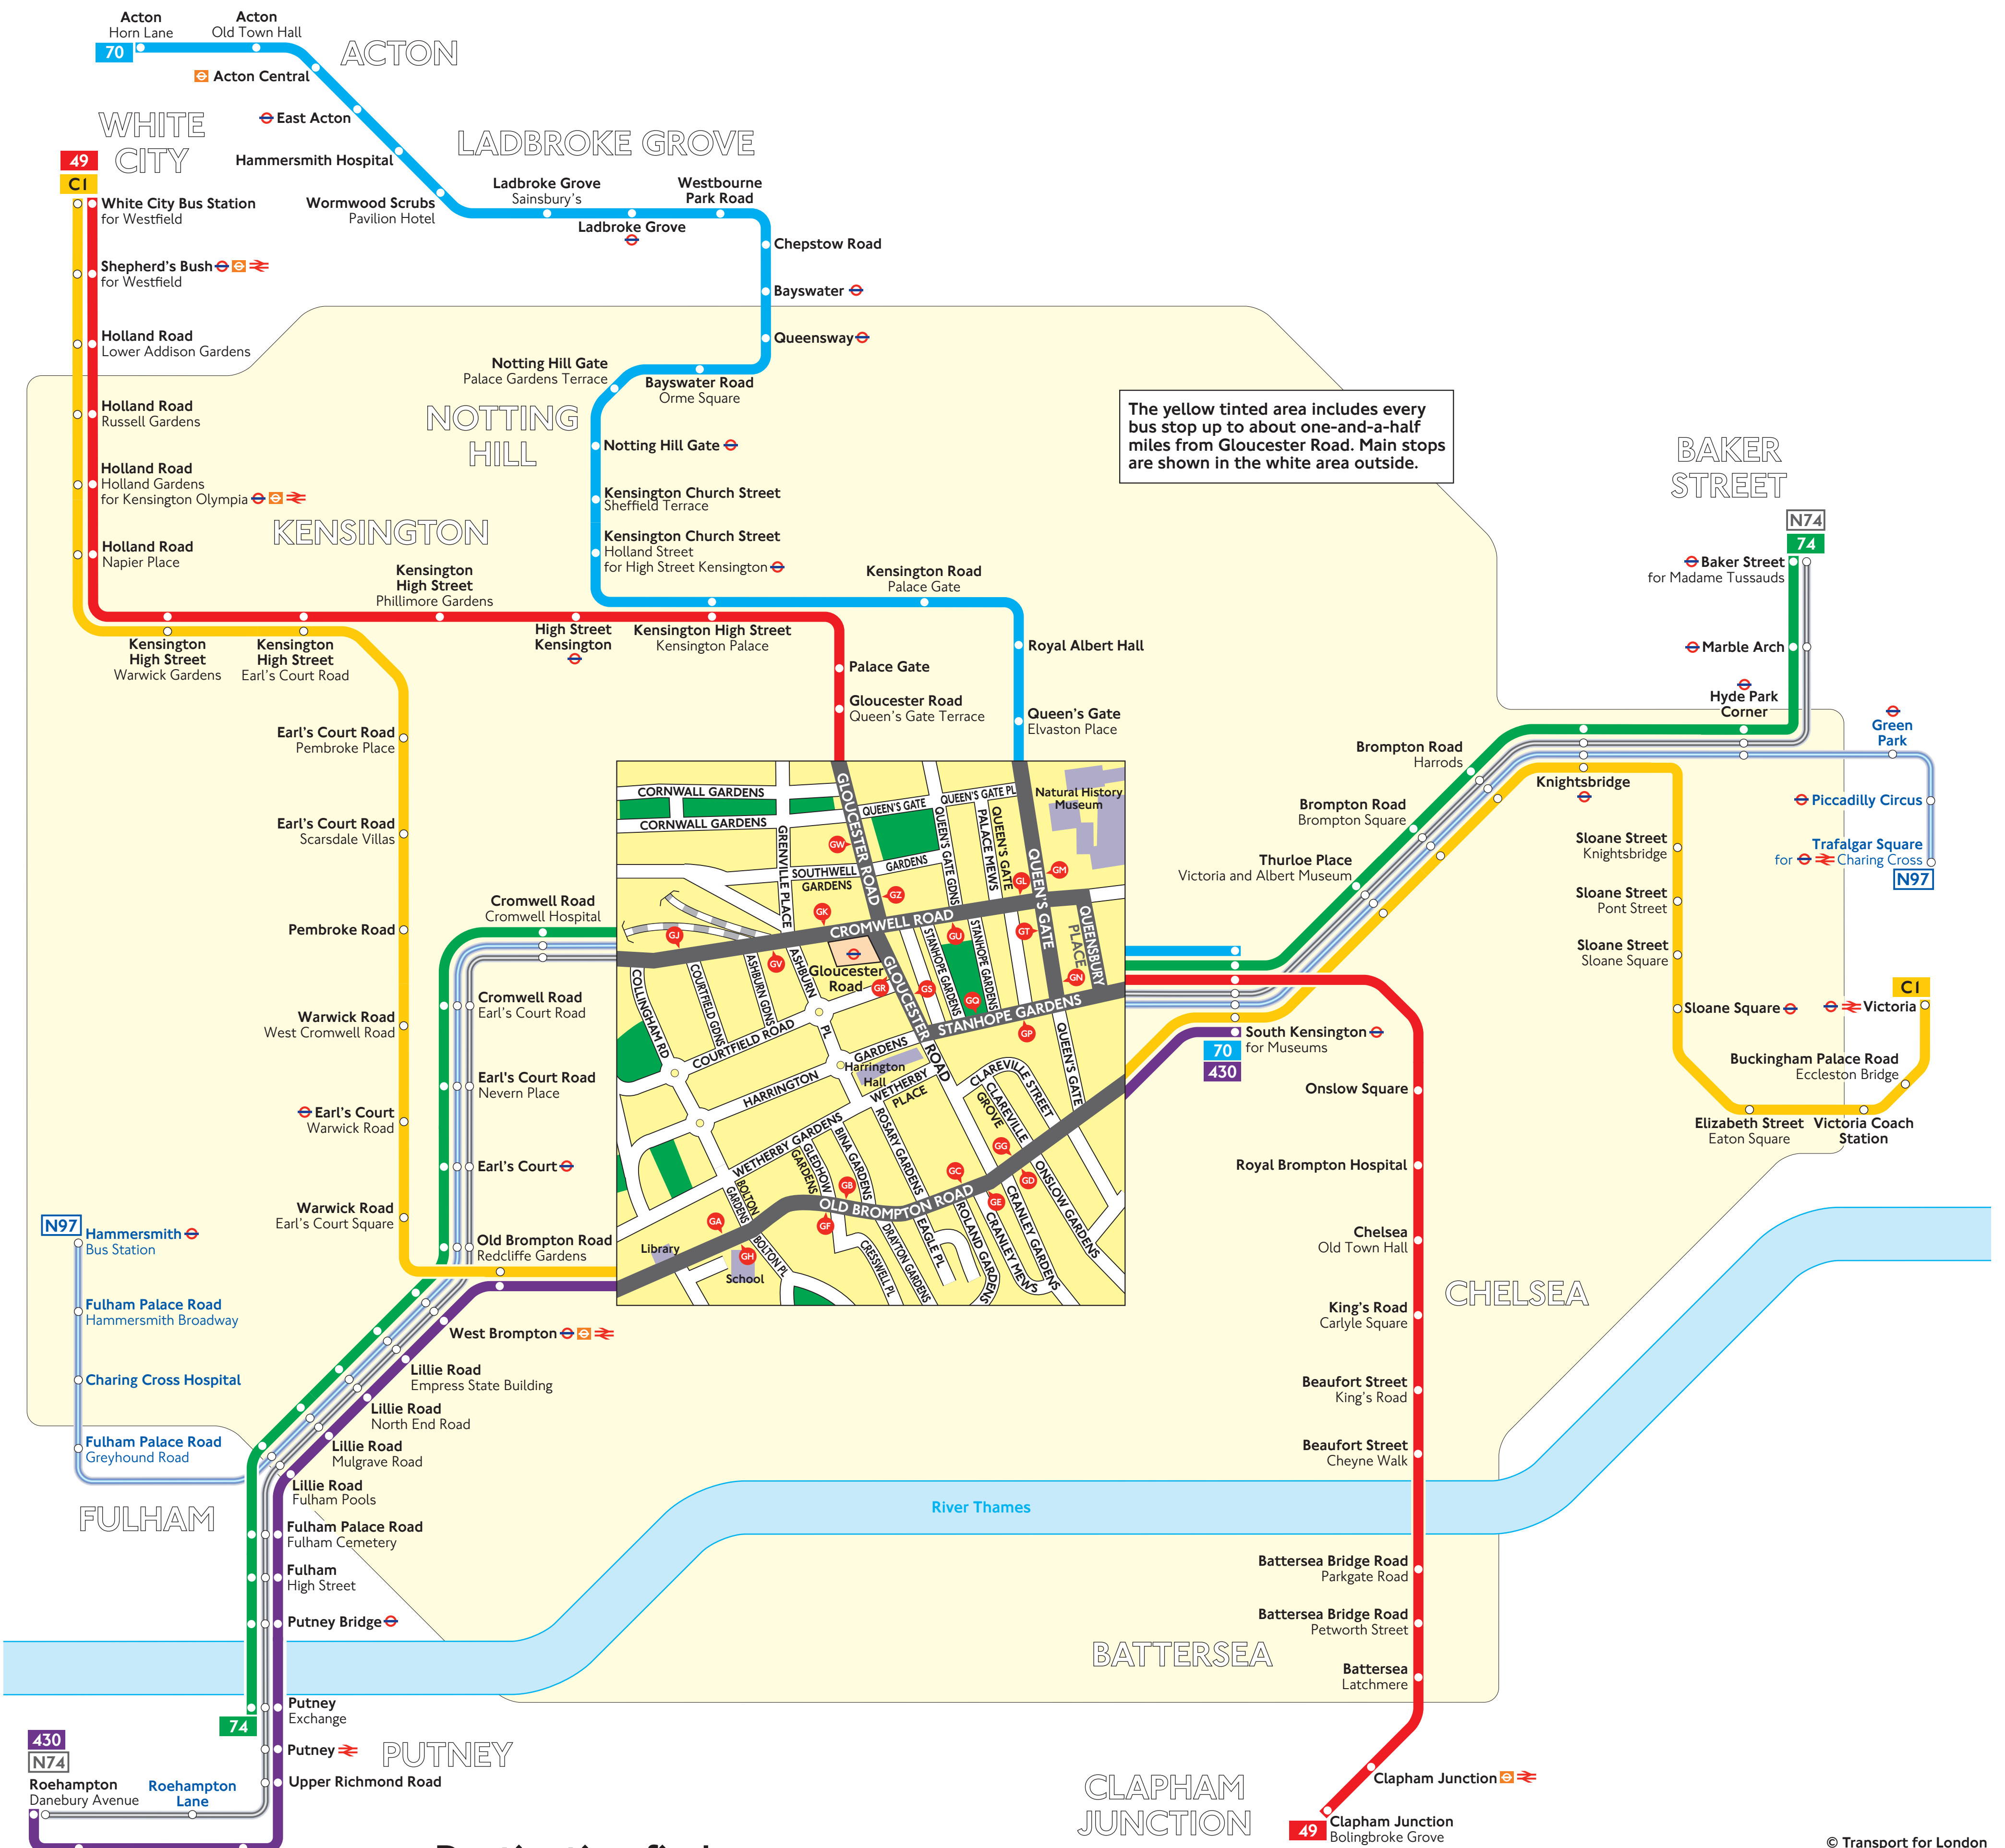

Buses from Gloucester Road

1. **Key**
2. 49 Day buses in black
   - N74 Night buses in blue
   - Connections with London Underground
   - Connections with London Overground
   - Connections with National Rail

Red discs show the bus stop you need for your chosen bus service. The disc **A** appears on the top of the bus stop in the street (see map of town centre in centre of diagram).

Route finder

Day buses

Bus route	Towards	Bus stops
49	Clapham Junction	gp, ef, ee, ee
	White City	gp, ef, ee, ee
70	Acton	gt
	South Kensington	gh, ga
74	Baker Street	gt, eu, ev, ee
	Putney	gt, eu, ev, ee
430	Roehampton	gp, ee, ee, ee
	South Kensington	ga, ee, ee, ee
CI	Victoria	gp, ee, ee, ee
	White City	gp, ee, ee, ee

Night buses

Bus route	Towards	Bus stops
N74	Baker Street	gt, eu, ev, ee
	Roehampton	gp, ee, ee, ee
N97	Hammersmith	gt, eu, ev, ee
	Trafalgar Square	gt, eu, ev, ee

Destination finder

Destination	Bus routes	Bus stops
A		
Acton Horn Lane and Old Town Hall	70	gt
Acton Central	70	gt
B		
Baker Street	74, N74	gt, eu, ev, ee
Battersea Latchmere	49	gp, ee, ee, ee
Battersea Bridge Road	49	gp, ee, ee, ee
Bayswater	70	gt
Bayswater Road Orme Square	70	gt
Beaufort Street	49	gp, ee, ee, ee
Brompton Road	74, N74, N97	gt, eu, ev, ee
	CI	ga, ee, ee, ee
Buckingham Palace Road Eccleston Bridge	CI	ga, ee, ee, ee
C		
Charing Cross Hospital	N97	gt, eu, ev, ee
Chelsea Old Town Hall	49	gp, ee, ee, ee
Chepstow Road	70	gt
Clapham Junction and Bolingbroke Grove	49	gp, ee, ee, ee
Cromwell Road Earl's Court Road and Lexham Gardens	74, N74, N97	gt, eu, ev, ee
D		
Dover House Road	430	gp, ee, ee, ee
E		
Earl's Court Road Nevern Place	74, N74, N97	gt, eu, ev, ee
Earl's Court Road Pembroke Place and Scarsdale Villas	CI	ga, ee, ee, ee
Earl's Court Earl's Court Road	74, N74, N97	gt, eu, ev, ee
Earl's Court Warwick Road	CI	ga, ee, ee, ee
East Acton	70	gt
Elizabeth Street Eaton Square	CI	ga, ee, ee, ee
F		
Fulham High Street	74, N74	gt, eu, ev, ee
	430	gp, ee, ee, ee
Fulham Palace Road Fulham Cemetery	74, N74	gt, eu, ev, ee
	430	gp, ee, ee, ee
G		
Gloucester Road Queen's Gate Terrace	49	gp, ee, ee, ee
H		
Green Park	N97	gt, eu, ev, ee
Hammersmith Bus Station	N97	gt, eu, ev, ee

Destination	Bus routes	Bus stops
I		
Hammersmith Hospital	70	gt
High Street Kensington	49	gp, ee, ee, ee
	70	gt
	49	gp, ee, ee, ee
Holland Road for Kensington Olympia	CI	ga, ee, ee, ee
Hyde Park Corner	74, N74, N97	gt, eu, ev, ee
K		
Kensington Church Street	70	gt
Holland Street for High Street Kensington		
Kensington High Street Kensington Palace	49	gp, ee, ee, ee
	CI	ga, ee, ee, ee
Kensington High Street Phillimore Gardens	49	gp, ee, ee, ee
Kensington Road Palace Gate	70	gt
King's Road Carlyle Square	49	gp, ee, ee, ee
Knightsbridge	74, N74, N97	gt, eu, ev, ee
	CI	ga, ee, ee, ee
L		
Ladbroke Grove and Sainsbury's	70	gt
Lillie Road	74, N74, N97	gt, eu, ev, ee
	430	gp, ee, ee, ee
M		
Marble Arch	74, N74	gt, eu, ev, ee
N		
Notting Hill Gate and Palace Gardens Terrace	70	gt
O		
Old Brompton Road Redcliffe Gardens	74, N74, N97	gt, eu, ev, ee
	430, CI	gp, ee, ee, ee
Onslow Square	49	gp, ee, ee, ee
P		
Palace Gate	49	gp, ee, ee, ee
Pembroke Road	CI	ga, ee, ee, ee
Piccadilly Circus	N97	gt, eu, ev, ee
Putney	430	gp, ee, ee, ee
	N74	gt, eu, ev, ee