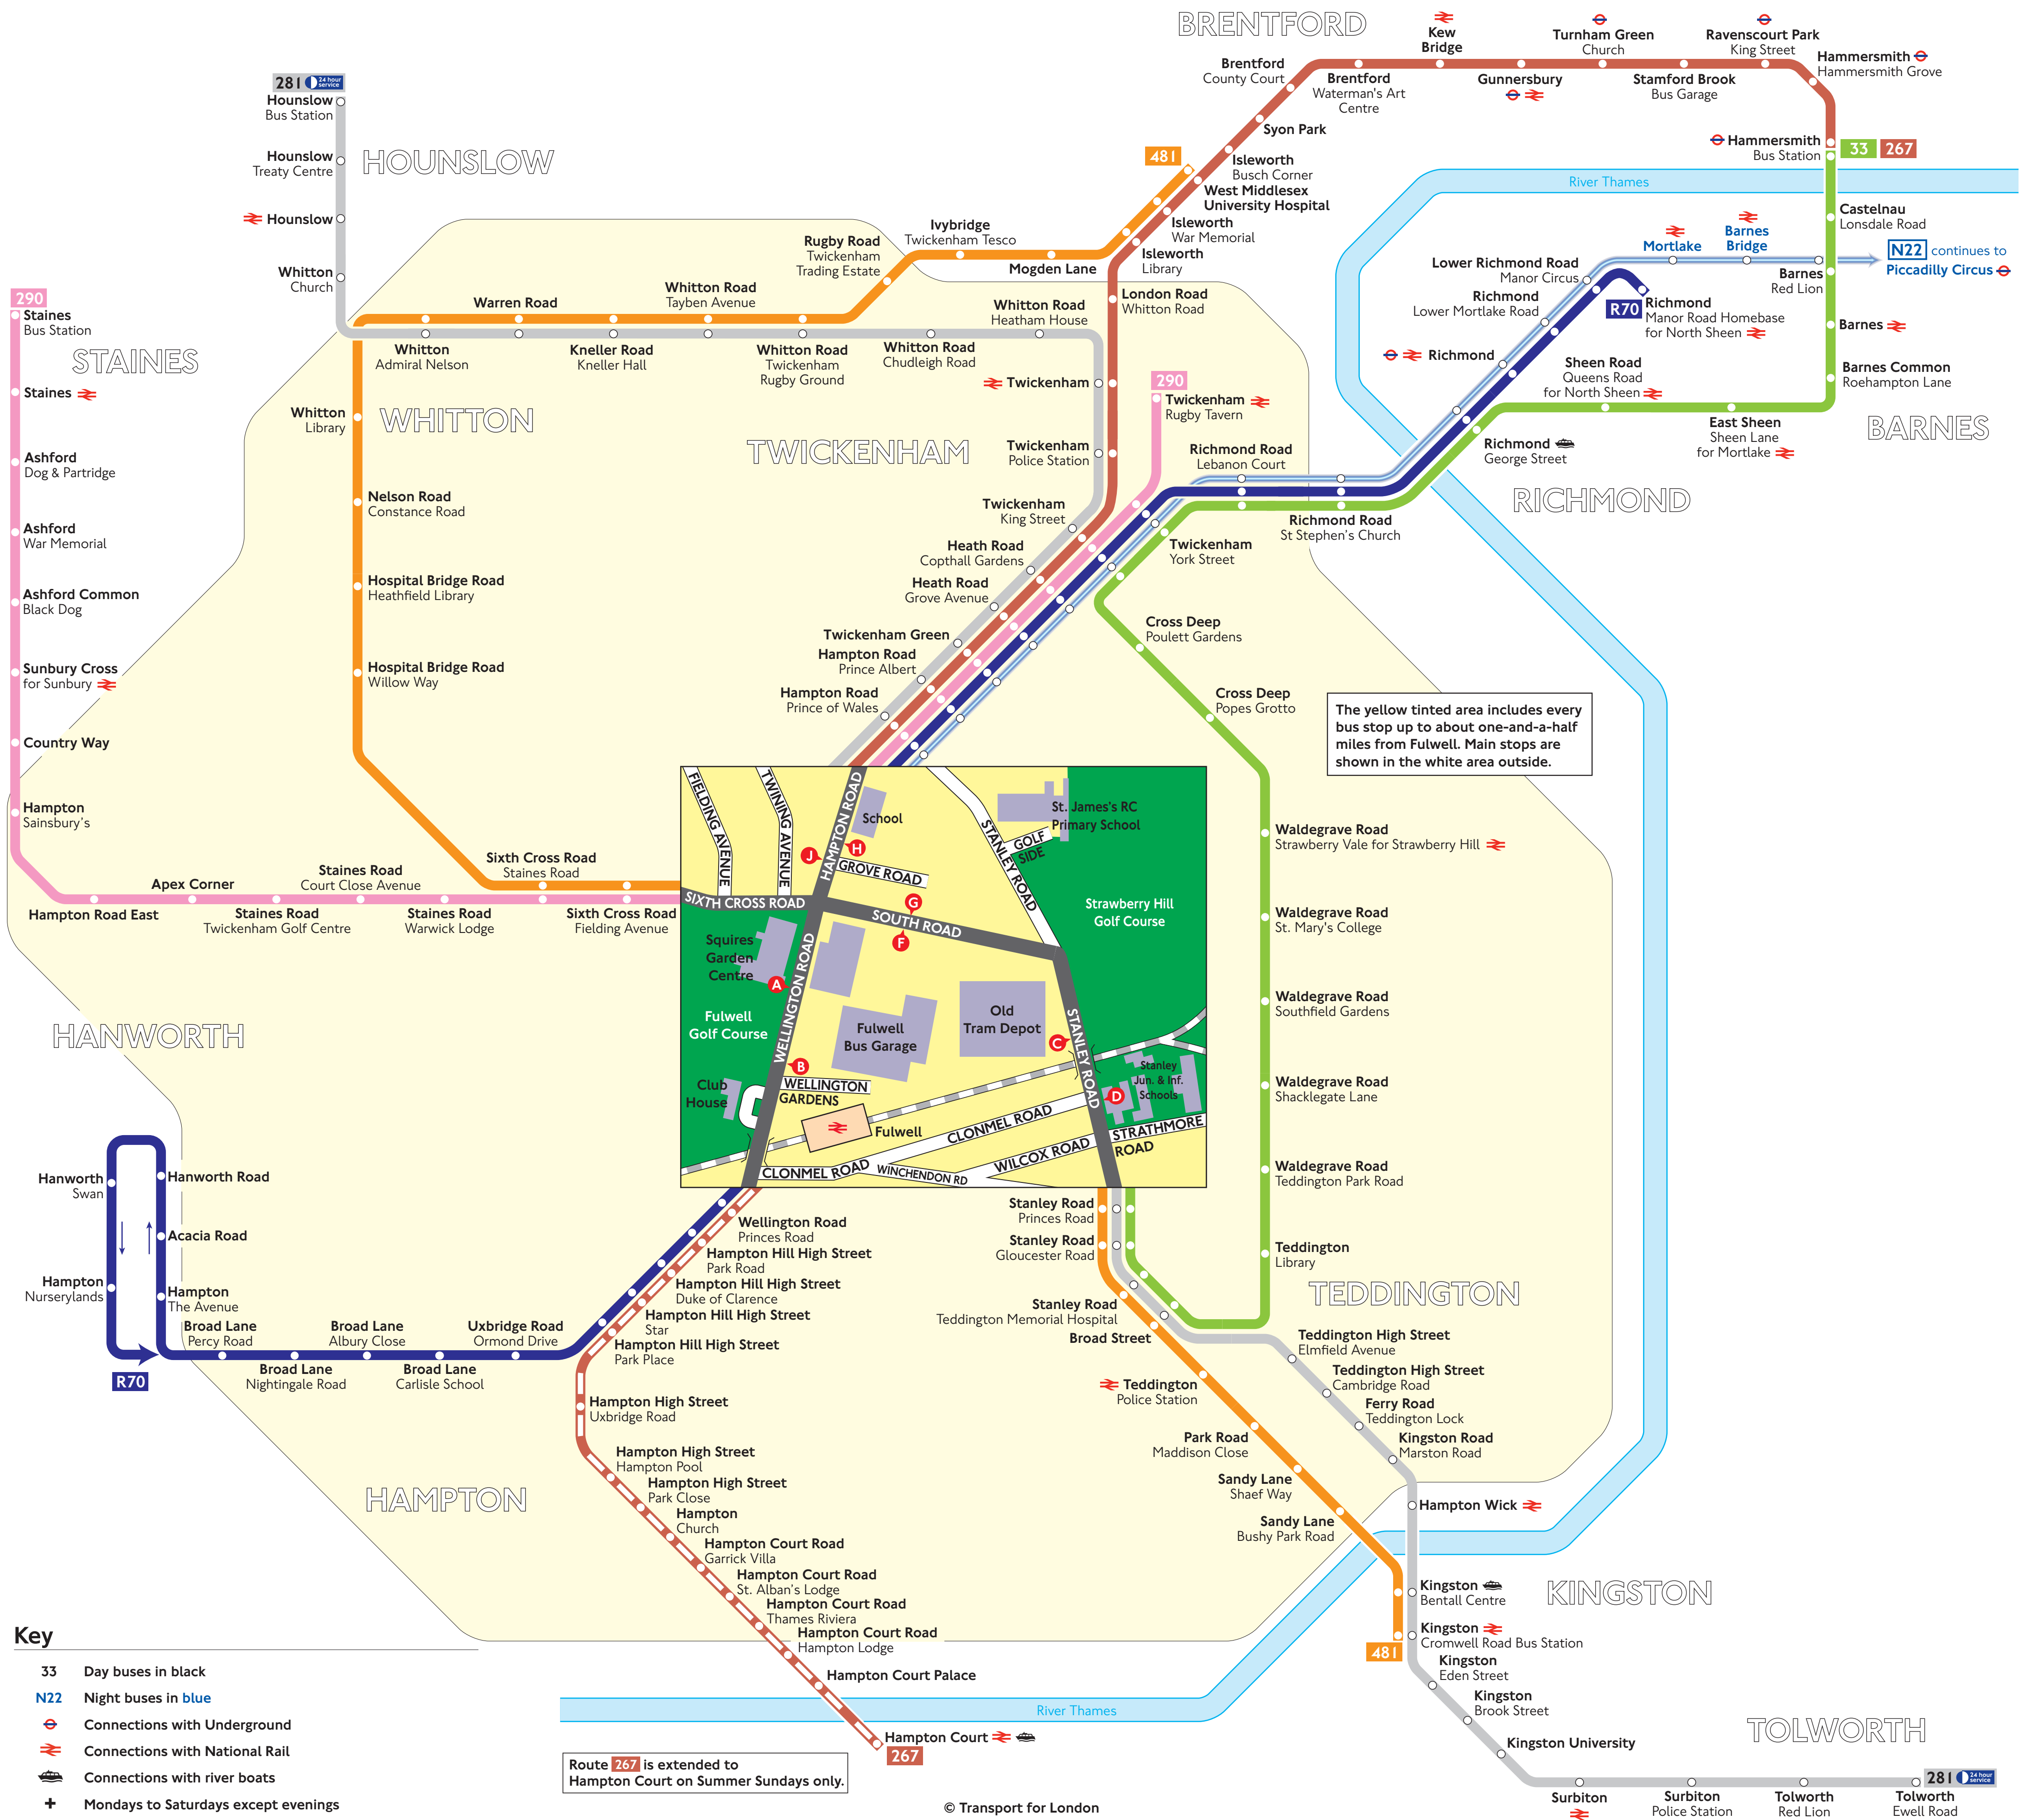

Buses from Fulwell

Destination	Bus routes	Bus stops
Brentford County Court and Waterman's Art Centre	267	A J
Broad Lane	R70	B H
Broad Street	33 281 481 +	D D G H D G

Destination	Bus routes	Bus stops
Castelnau Lonsdale Road	33	D
Country Way	290	H
Cross Deep	33	D
East Sheen Sheen Lane for Mortlake	33	D
Ferry Road Teddington Lock	281	D G H
Green Park	N22	F J
Gunnersbury	267	A J
Hammersmith Bus Station	33	D
Hammersmith Hammersmith Grove	267	A J
Hampton Church	267 §	B H
Hampton Nurseries and The Avenue	R70	B H
Hampton Sainsbury's	290	H
Hampton Court	267 §	B H
Hampton Court Palace	267 §	B H
Hampton Court Road	267 §	B H
Hampton High Street	267 §, R70	B H
Hampton Hill High Street	267, R70	A J
Hampton Road	281 290 N22	C F J J F J
Hampton Wick	281	D G H
Hanworth Swan	R70	B H
Hanworth Road	R70	B H
Heath Road	267, R70	A J
Hospital Bridge Road	481 +	C F
Hounslow Bus Station and Treaty Centre	281	C F J
Hyde Park Corner	N22	F J
Isleworth Busch Corner	267	A J

Destination	Bus routes	Bus stops
Staines Road	290	H
Stamford Brook Bus Garage	267	A J
Stanley Road	33 281 481 +	D D G H D G
Sunbury Cross for Sunbury	290	H
Surbiton and Police Station	281	D G H
Syon Park	267	A J
Teddington Police Station	481 +	D G
Teddington Library	33	D
Teddington High Street	281	D G H
Tolworth Ewell Road and Red Lion	281	D G H
Turnham Green Church	267	A J
Twickenham King Street	33 267, R70 281	D A J C F J
Twickenham and Police Station	290	J
Twickenham Rugby Tavern	33	D
Twickenham York Street	290 R70 N22	J A J F J
Twickenham Green	267, R70 281	A J C F J
Uxbridge Road Ormond Drive	267, R70	B H
Waldegrave Road	33	D
Warren Road	281 481 +	C F J C F
Wellington Road Princes Road	267 §, R70	B H
West Middlesex University Hospital	267	A J
Whitton Admiral Nelson	481 +	C F
Whitton Church	281	C F J
Whitton Library	481 +	C F
Whitton Road Chudleigh Road and Heatham House	281	C F J
Whitton Road Tayben Avenue and Twickenham Rugby Ground	281 481 +	C F J C F

Website tfl.gov.uk

24 hour travel information 020 7222 1234

MAYOR OF LONDON

Transport for London

FULWELL DR (RIC) TFL 13924.12.08 (T)