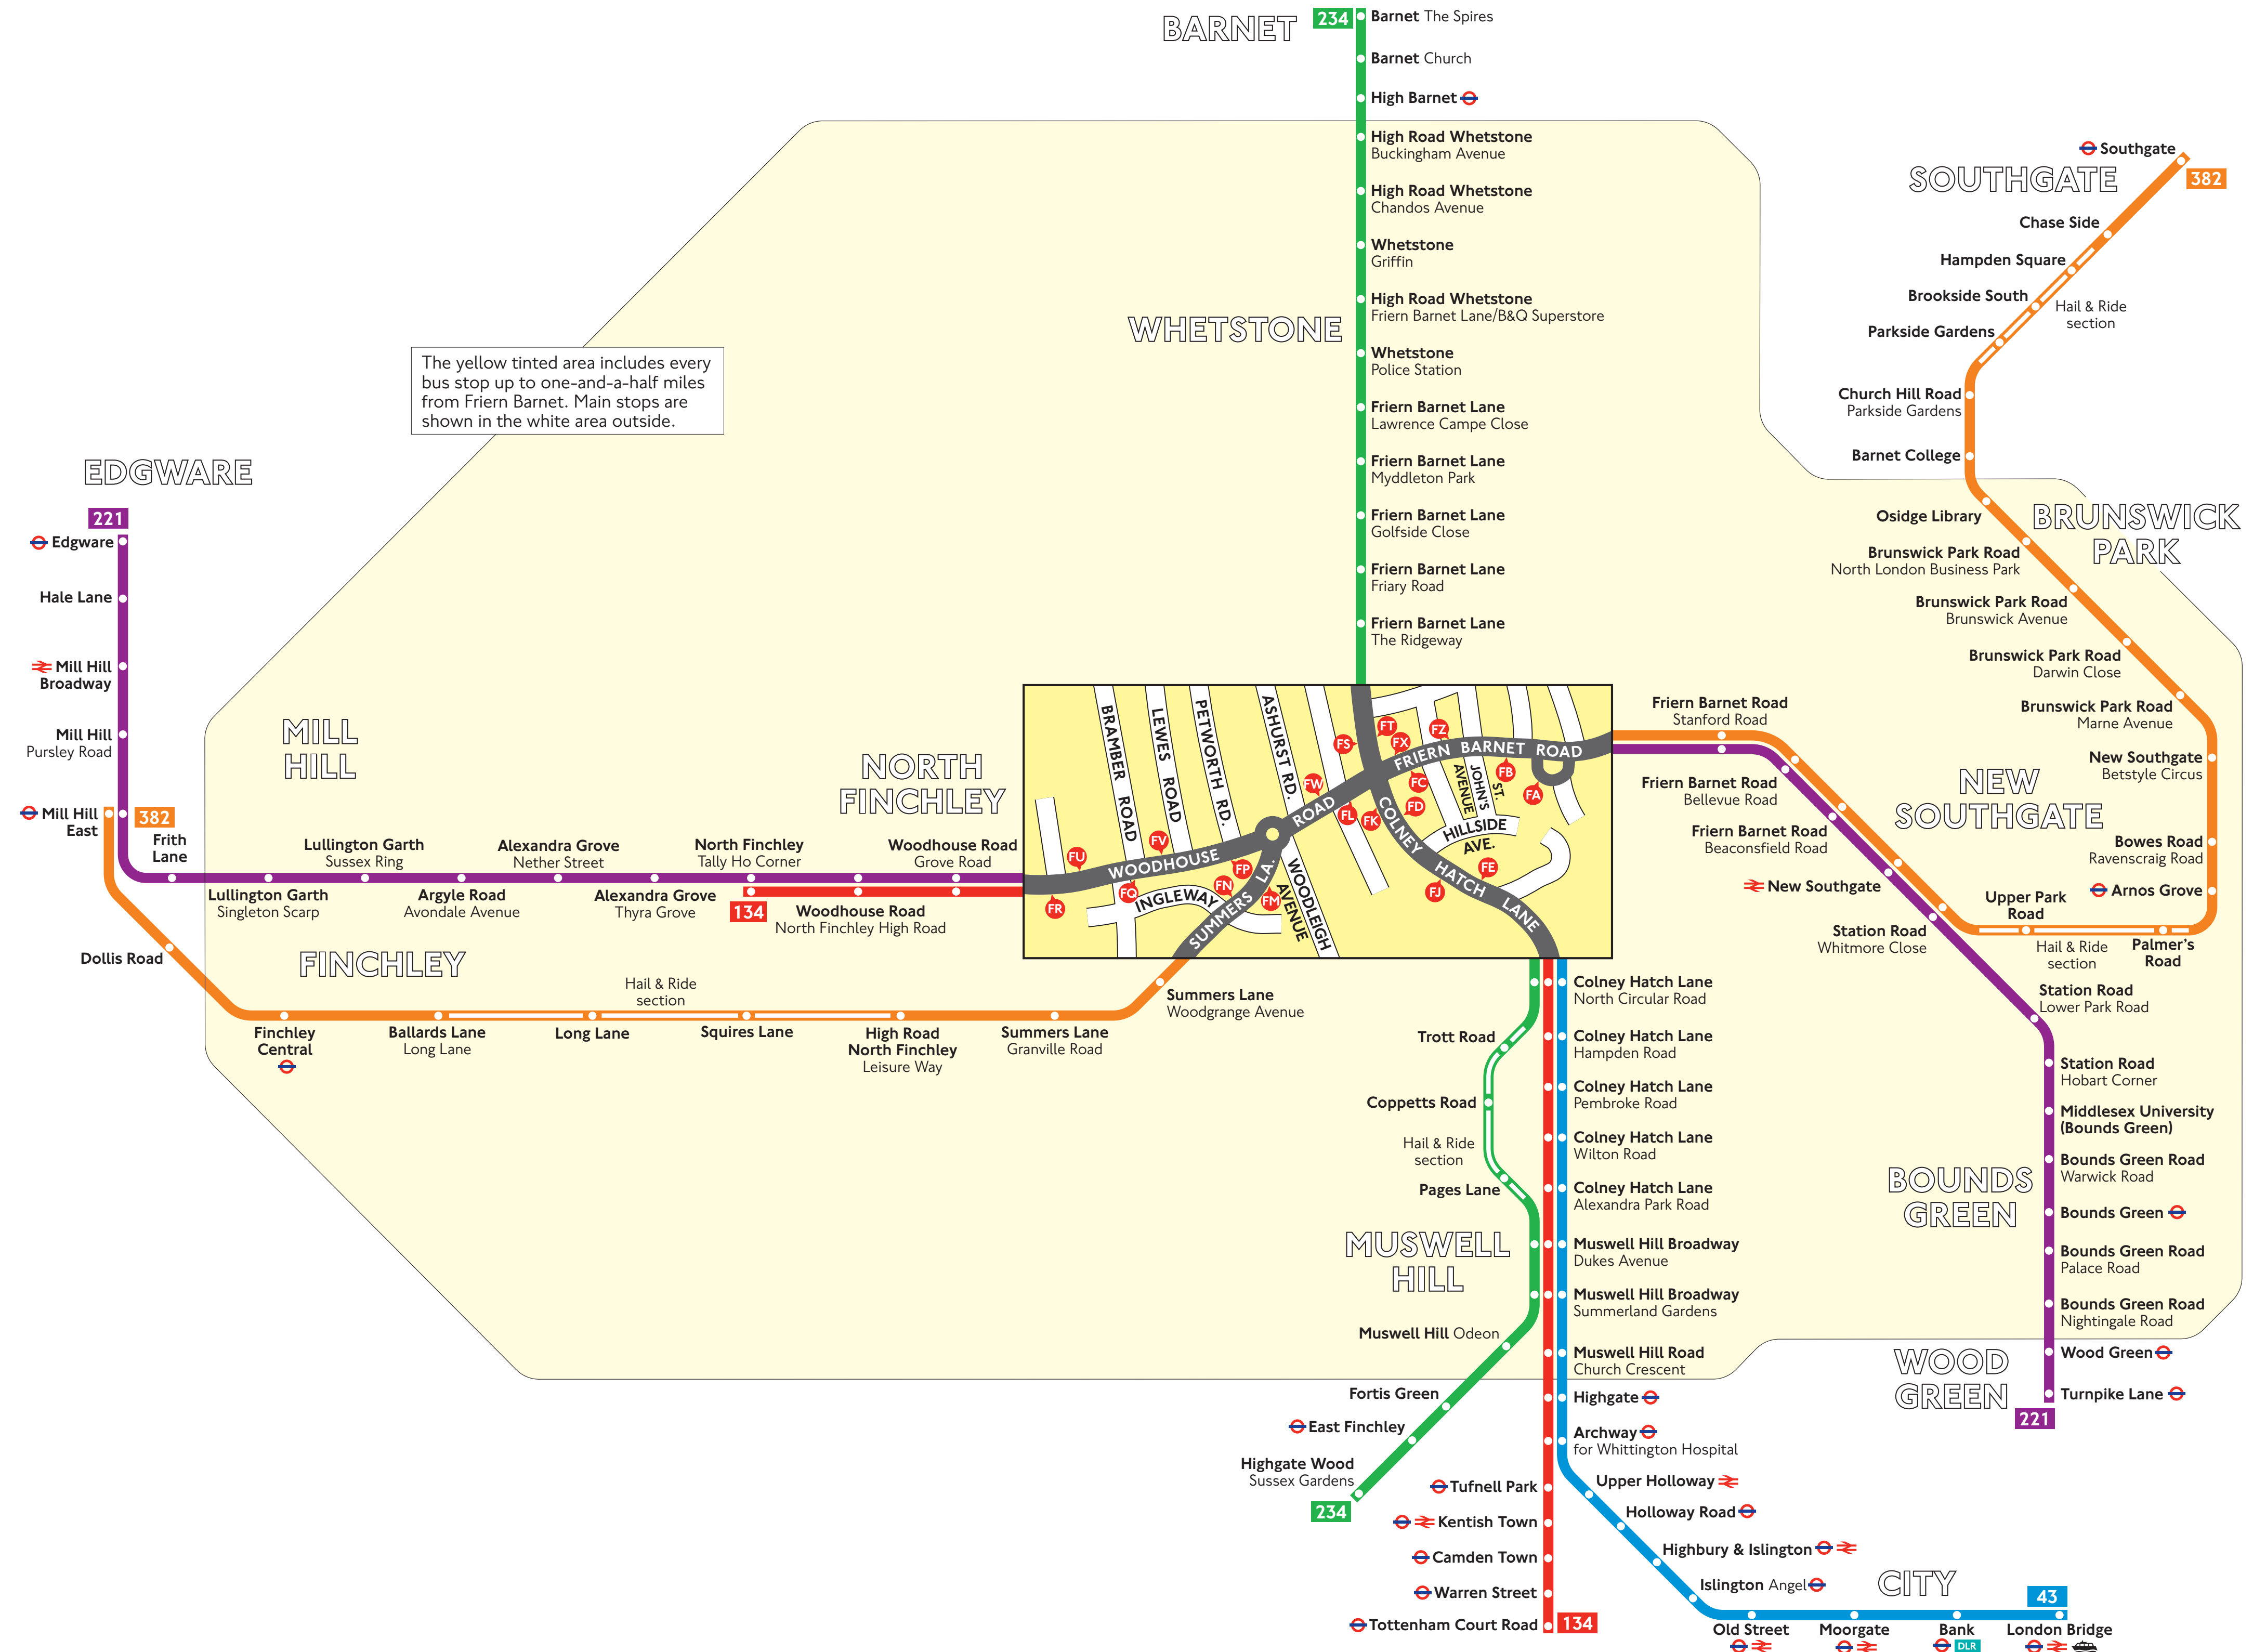

Buses from Friern Barnet

Key

- Connections with Underground
- Connections with National Rail
- Connections with Docklands Light Railway
- Connections with river boats

Red discs show the bus stop you need for your chosen bus service. The disc **A** appears on the top of the bus stop in the street (see map of town centre in centre of diagram).

Route finder

Day buses including 24-hour routes

Bus route	Towards	Bus stops
43	London Bridge	FA FB FC FD FE
134	North Finchley	FJ FK FL FP FO FR
	Tottenham Court Road	FD FE FU FV FW
221	Edgware	FB FC FL FP FO FR
	Turnpike Lane	FJ FK FS
234	Barnet	FJ FK FS
	Highgate Wood	FD FE FT
382	Mill Hill East	FB FC FL FM
	Southgate	FN FW FZ

Destination finder

Destination	Bus routes	Bus stops
A		
Alexandra Grove	221	FB FC FL FP FO FR
Archway for Whittington Hospital	43	FA FB FC FD FE
	134	FD FE FU FV FW
Argyle Road	221	FB FC FL FP FO FR
Arnos Grove	382	FN FW FZ
B		
Ballards Lane Long Lane	382	FB FC FL FM
Bank	43	FA FB FC FD FE

Destination	Bus routes	Bus stops
Barnet Church and The Spires	234	FJ FK FS
Barnet College (South Barnet)	382	FN FW FZ
Bounds Green	221	FU FV FW FZ
Brookside South	382	FN FW FZ
Brunswick Park Road	382	FN FW FZ
C		
Camden Town	134	FD FE FU FV FW
Chase Side	382	FN FW FZ
Church Hill Road Parkside Gardens	382	FN FW FZ
Colney Hatch Lane	43	FA FB FC FD FE
	134	FD FE FU FV FW
	234	FD FE FT
Colney Hatch Lane	43	FA FB FC FD FE
Alexandra Park Road, Hampden Road, Pembroke Road and Wilton Road	134	FD FE FU FV FW
Coppetts Road	234	FD FE FT
D		
Dollis Road	382	FB FC FL FM
E		
East Finchley	234	FD FE FT
Edgware	221	FB FC FL FP FO FR
F		
Finchley Central	382	FB FC FL FM
Fortis Green	234	FD FE FT
Friern Barnet Lane	234	FJ FK FS
Friern Barnet Road	221	FU FV FW FZ
Beaconsfield Road, Bellevue Road and Stanford Road	382	FN FW FZ
Frith Lane	221	FB FC FL FP FO FR
H		
Hale Lane	221	FB FC FL FP FO FR
Hampden Square	382	FN FW FZ
High Barnet	234	FJ FK FS

Destination	Bus routes	Bus stops
High Road North Finchley	382	FB FC FL FM
High Road Whetstone	234	FJ FK FS
Highbury & Islington	43	FA FB FC FD FE
Highgate	43	FA FB FC FD FE
	134	FD FE FU FV FW
Highgate Wood Sussex Gardens	234	FD FE FT
Holloway Road	43	FA FB FC FD FE
I		
Islington Angel	43	FA FB FC FD FE
K		
Kentish Town	134	FD FE FU FV FW
L		
London Bridge	43	FA FB FC FD FE
Long Lane	382	FB FC FL FM
Lullington Garth	221	FB FC FL FP FO FR
M		
Middlesex University (Bounds Green)	221	FU FV FW FZ
Mill Hill Pursley Road	221	FB FC FL FP FO FR
Mill Hill Broadway	221	FB FC FL FP FO FR
Mill Hill East	221	FB FC FL FP FO FR
	382	FN FW FZ
Moorgate	43	FA FB FC FD FE
Muswell Hill Odeon	234	FD FE FT
Muswell Hill Broadway	43	FA FB FC FD FE
	134	FD FE FU FV FW
	234	FD FE FT
Muswell Hill Road	43	FA FB FC FD FE
	134	FD FE FU FV FW
N		
New Southgate	221	FU FV FW FZ
	382	FN FW FZ
New Southgate Betstyle Circus	382	FN FW FZ