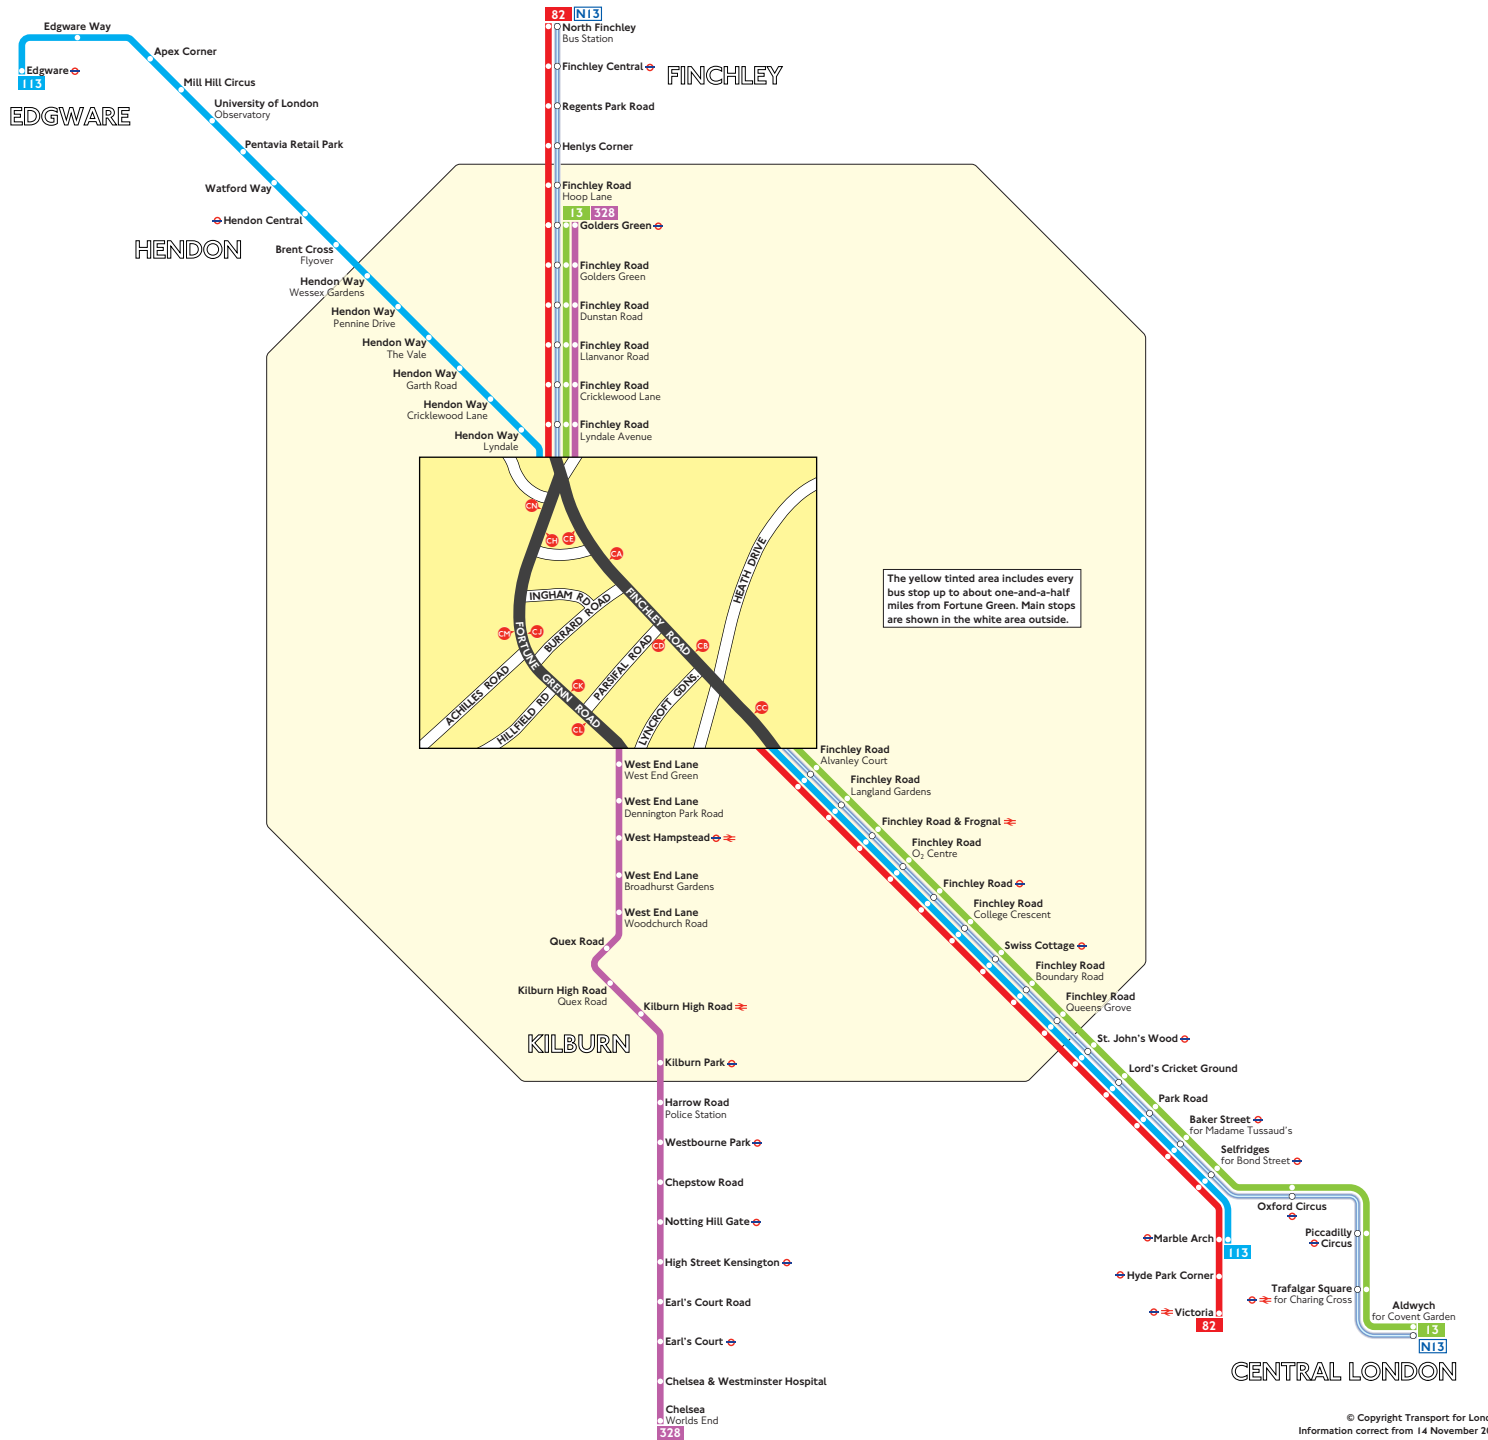

# Buses from Fortune Green

## Key

- I3** Day buses in black
- N13** Night buses in blue
- Connections with Underground
- Connections with National Rail

Red discs show the bus stop you need for your chosen bus service. The disc **A** appears on the top of the bus stop in the street (see map of town centre in centre of diagram).

## Route finder

### Day buses

Bus route	Towards	Bus stops
<b>I3</b>	Aldwych	CA CB CC
	Golders Green	CD CE
<b>82</b>	North Finchley	CD CE
	Victoria	CA CB CC
<b>I13</b>	Edgware	CD CE
	Marble Arch	CA CB CC
<b>328</b>	Chelsea	CH CJ CK
	Golders Green	CL CM CN