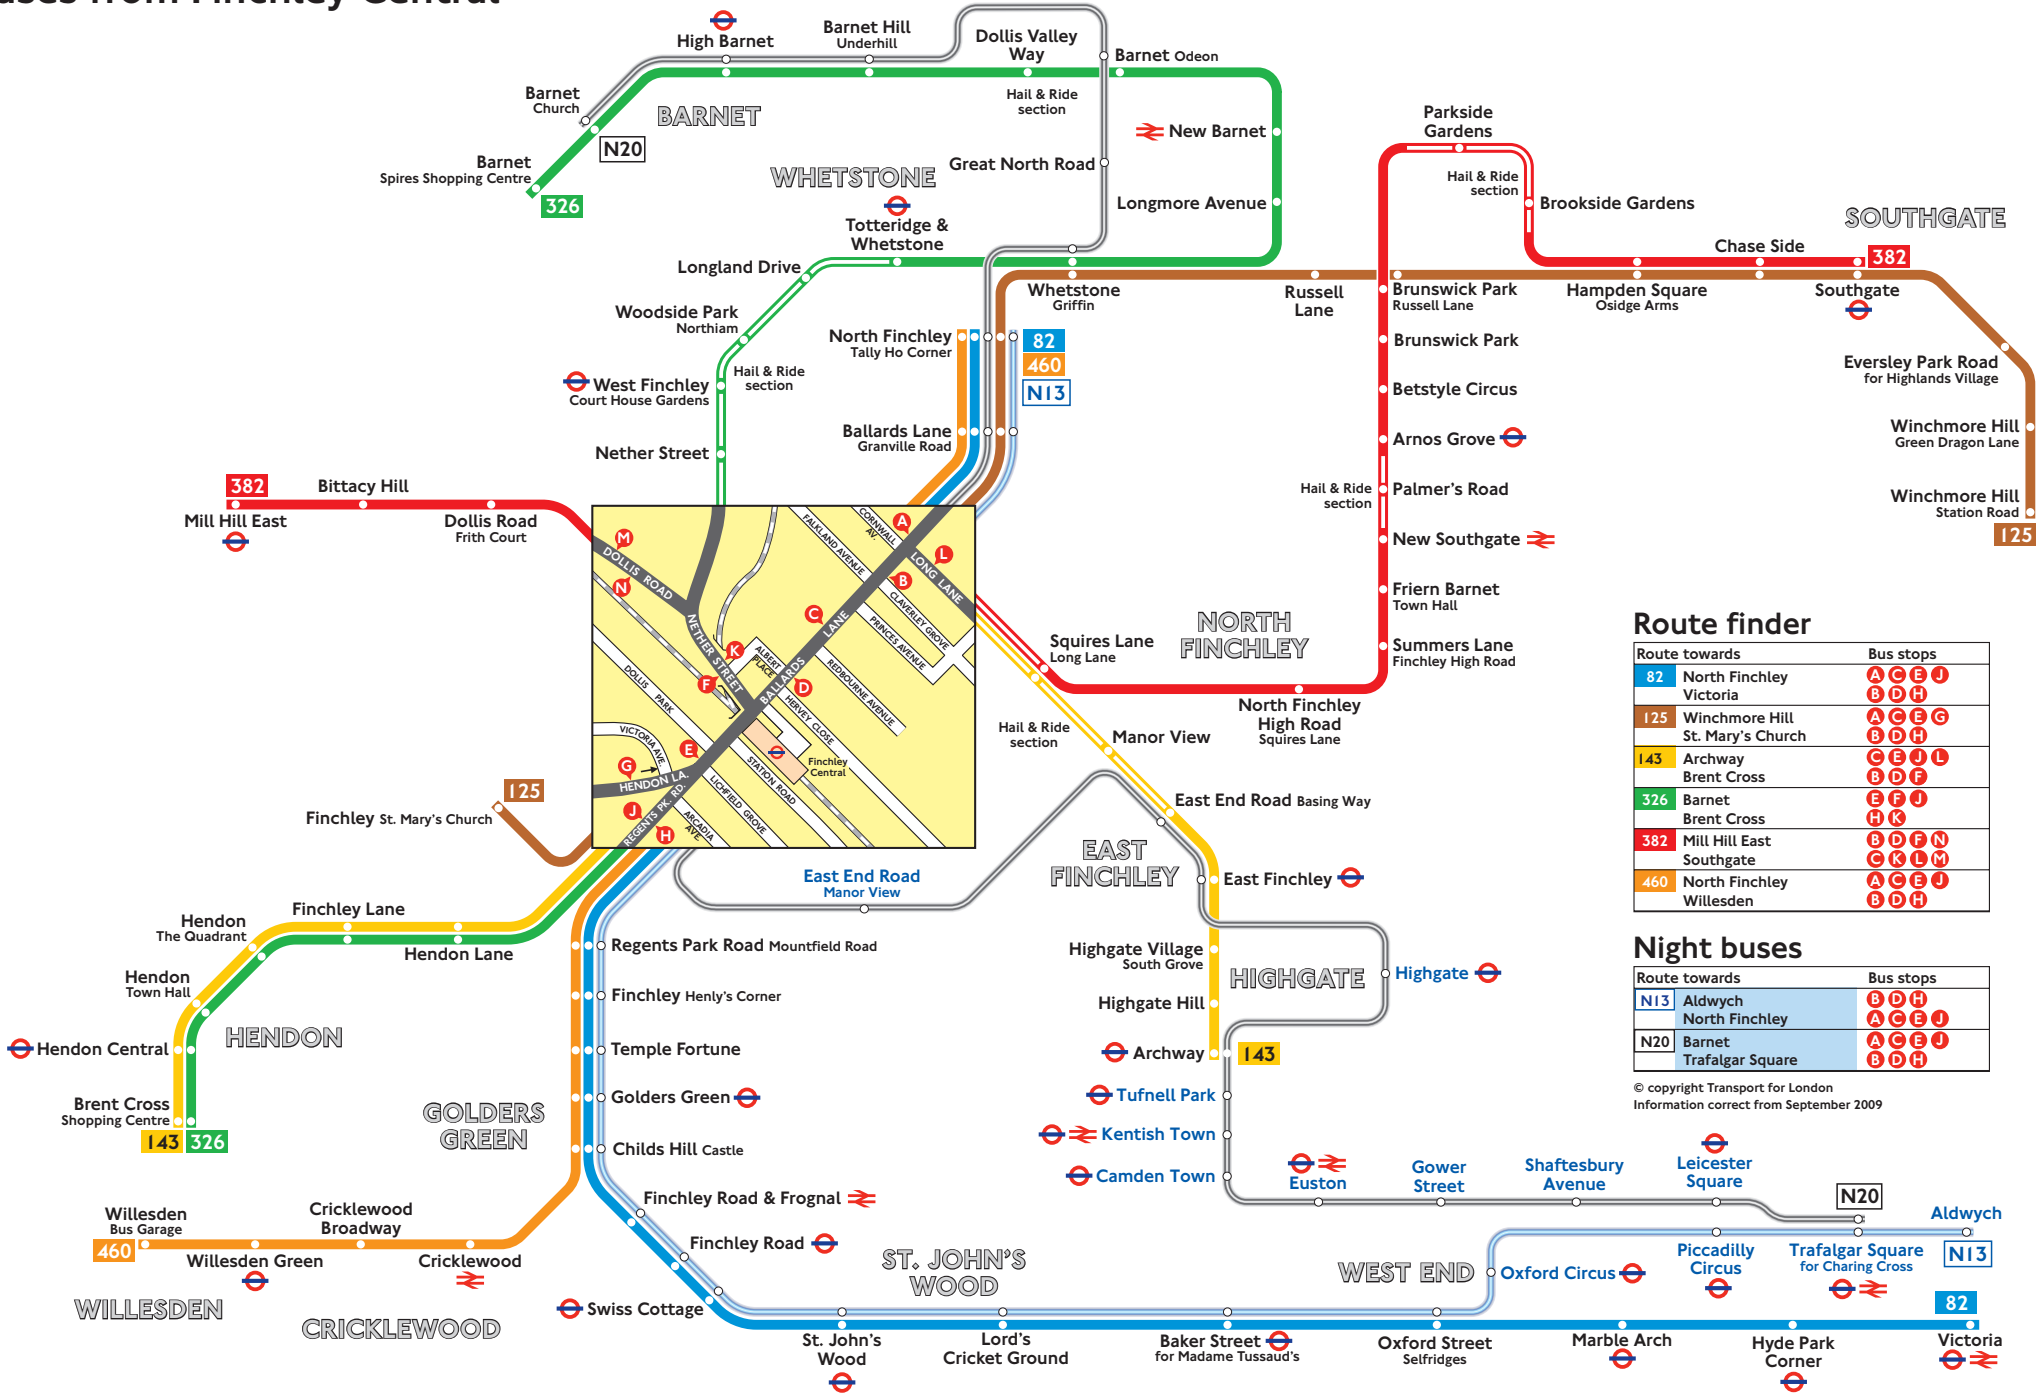

Buses from Finchley Central

Route finder

Route towards	Bus stops
82 North Finchley Victoria	A C E J B D H
125 Winchmore Hill St. Mary's Church	A C E G B D H
143 Archway Brent Cross	C E J L B D F
326 Barnet Brent Cross	E F J H K
382 Mill Hill East Southgate	B D F N C K L M
460 North Finchley Willesden	A C E J B D H

Night buses

Route towards	Bus stops
N13 Aldwych North Finchley	B D H A C E J
N20 Barnet Trafalgar Square	A C E J B D H