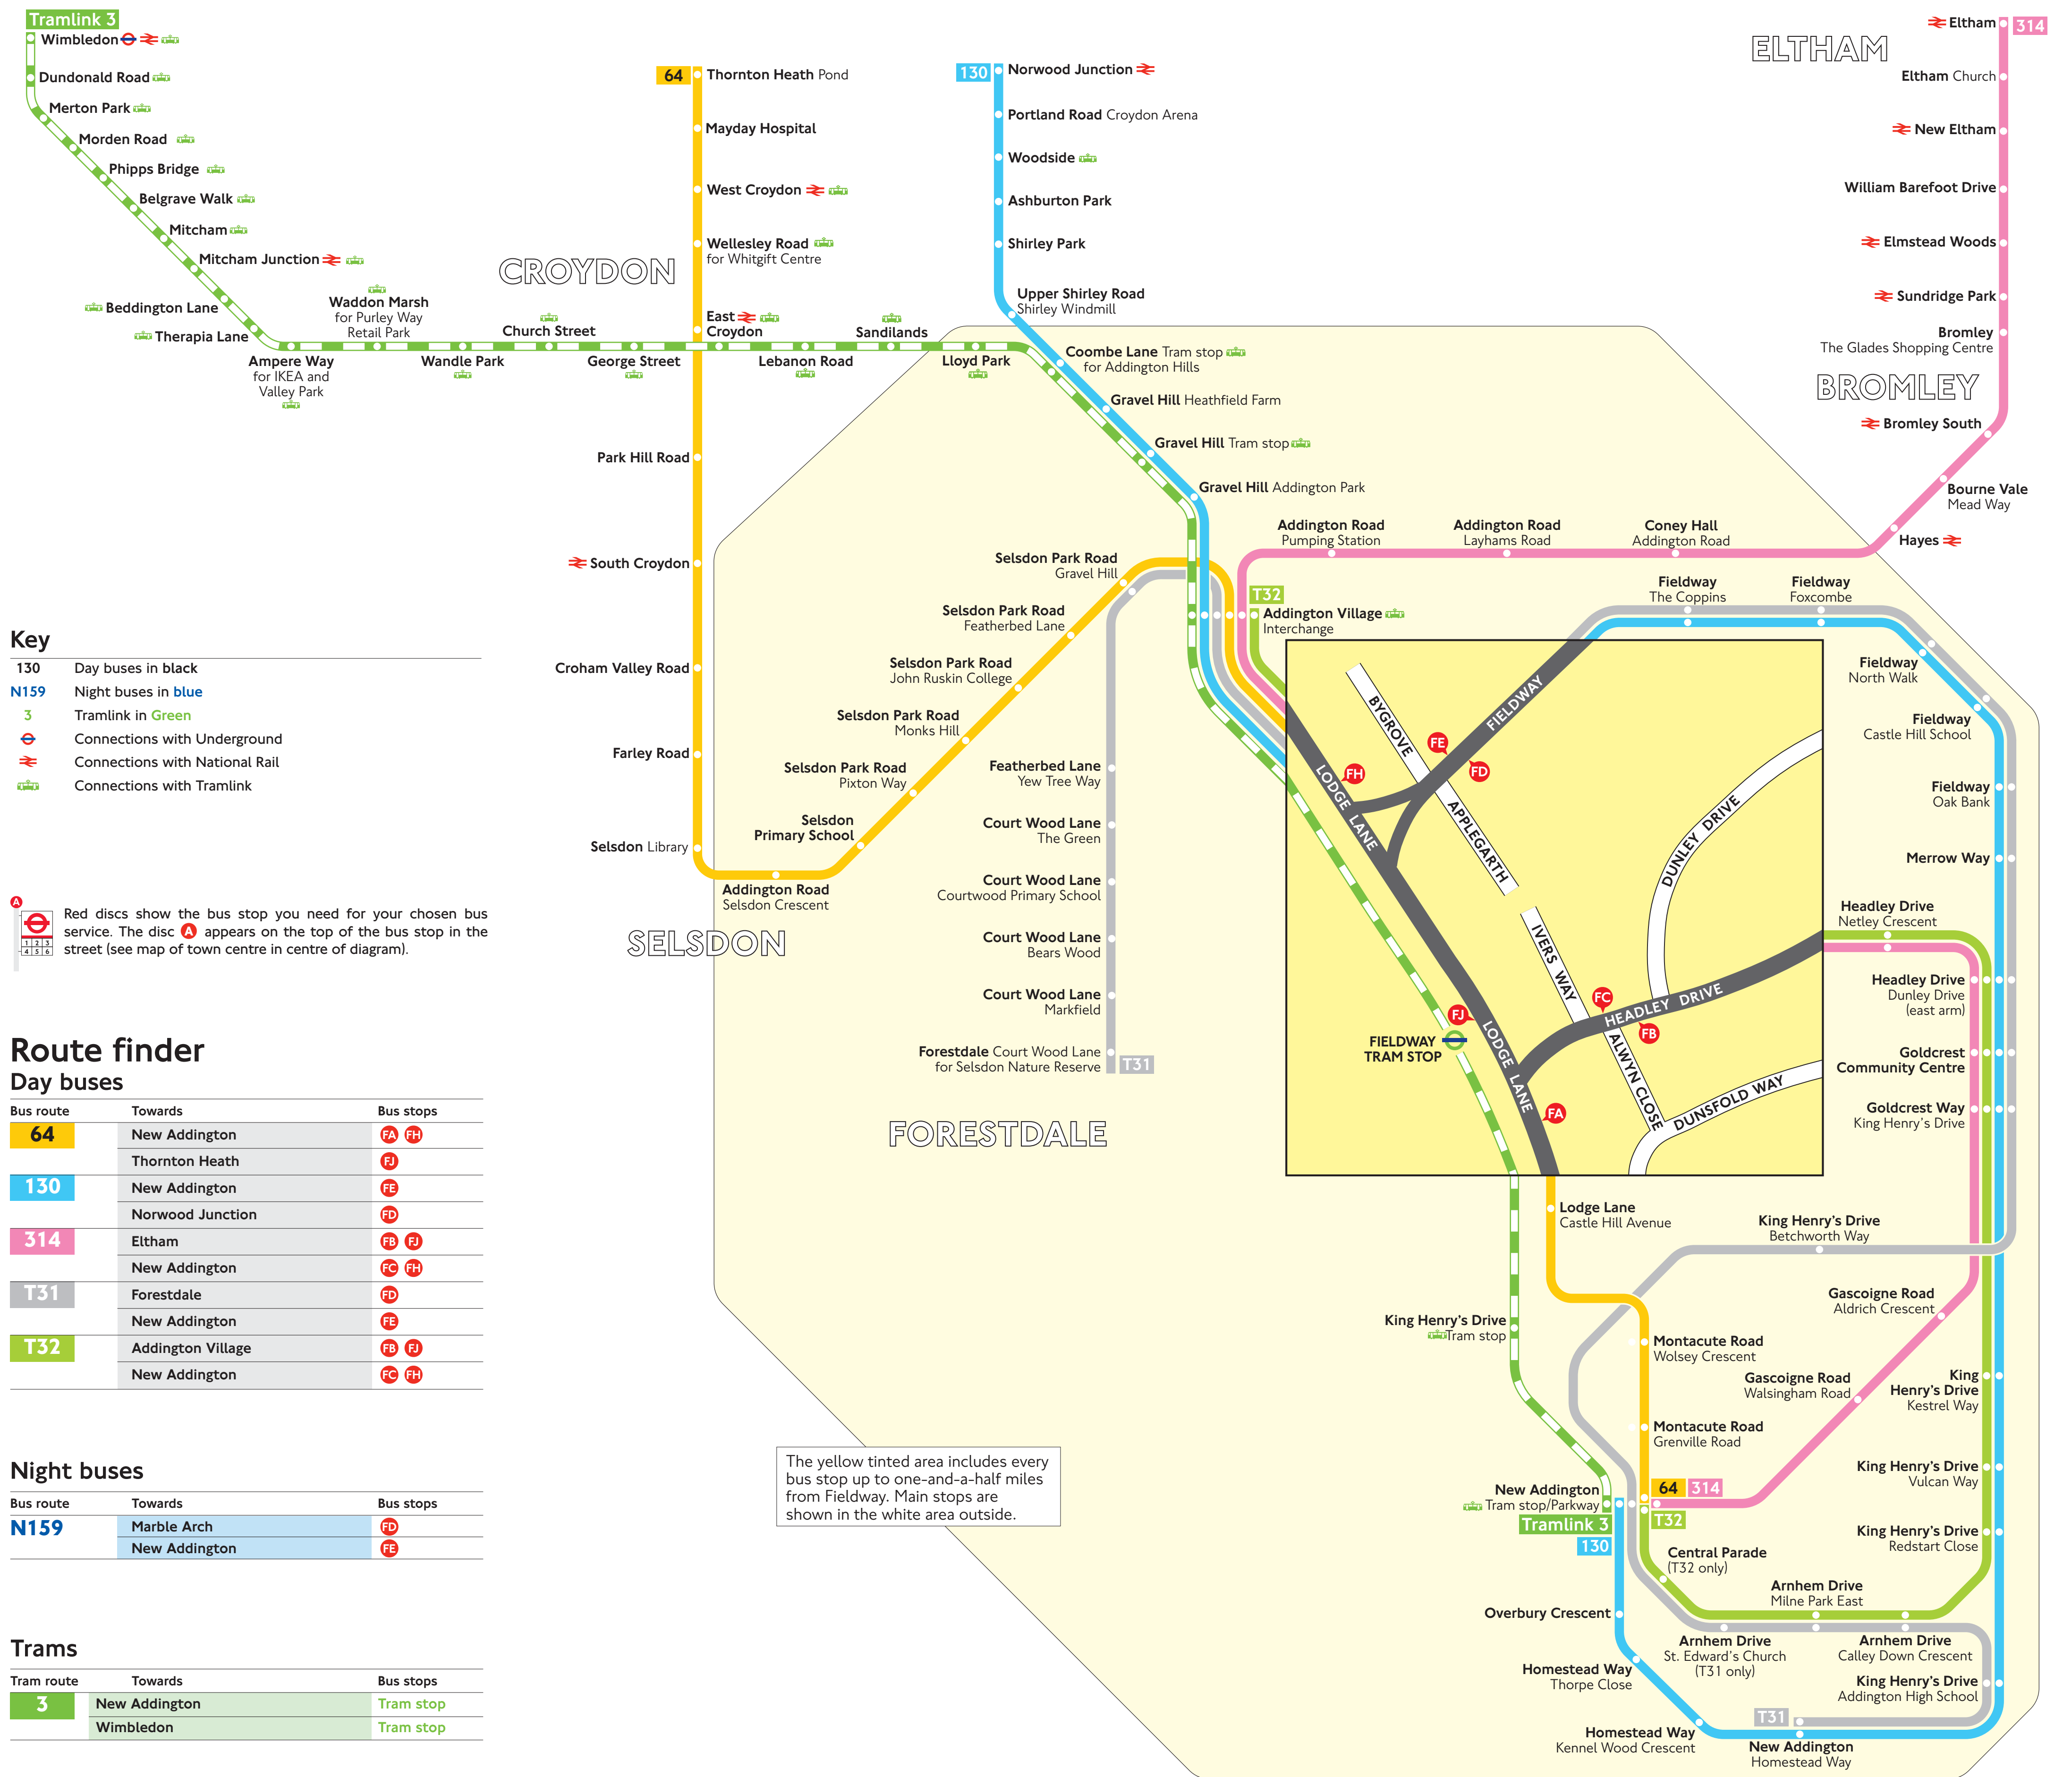

# Buses and trams from Fieldway

© copyright Transport for London  
Information correct from 12 May 2007

Destination	Bus routes	Bus stops
<b>F</b>		
Farley Road	64	FJ
Featherbed Lane Yew Tree Way	T31	FD
Fieldway	130, T31, N159	FE
Forestdale	T31	FD
<b>G</b>		
Gascoigne Road	314	FC, FH
George Street	3	Tram stop
Goldcrest Community Centre	130, T31, N159	FE
Goldcrest Way King Henry's Drive	314, T32, 130, T31, N159	FC, FH, FE
Gravel Hill Addington Park and Heathfield Farm	314, T32, 130, N159	FC, FH, FD
Gravel Hill Tram stop	130, N159	FD
<b>H</b>		
Hayes	314	FB, FJ
Headley Drive Dunley Drive (east arm)	130, T31, N159	FE
Headley Drive Netley Crescent	314, T32, 130, T31	FC, FH, FE
Homestead Way Kennel Wood Crescent and Thorpe Close	130	FE
Homestead Way Milne Park East	130, T31, N159	FE
<b>J</b>		
John Ruskin College	64	FJ
<b>K</b>		
Kennington Oval	N159	FD
King Henry's Drive Addington High School	130, T31, N159	FE
King Henry's Drive Betchworth Way	T31, N159	FE
King Henry's Drive Kestrel Way, Redstart Close and Vulcan Way	130, T32	FE, FC, FH
King Henry's Drive Tram stop	3	Tram stop

Destination	Bus routes	Bus stops
<b>L</b>		
Lebanon Road	3	Tram stop
Lloyd Park	3	Tram stop
Lodge Lane Castle Hill Avenue	64	FA, FH
<b>M</b>		
Mayday Hospital	64, N159	FJ, FD
Merrow Way	130, T31, N159	FE
Merton Park	3	Tram stop
Mitcham Junction	3	Tram stop
Montacute Road	64, N159	FA, FH, FE
Morden Road	3	Tram stop
<b>N</b>		
New Addington Tram stop/Parkway	64, 130, T31, N159, 314, T32	FA, FH, FE, FC, FH
New Eltham	3	Tram stop
Norbury	314	FB, FJ
Norwood Junction	N159	FD
<b>O</b>		
Overbury Crescent	130	FE
Oxford Circus	N159	FD
<b>P</b>		
Park Hill Road	64	FJ
Phipps Bridge	3	Tram stop
Piccadilly Circus	N159	FD
Portland Road	130	FD
<b>S</b>		
Sandilands	3	Tram stop
Selsdon Library	64	FJ