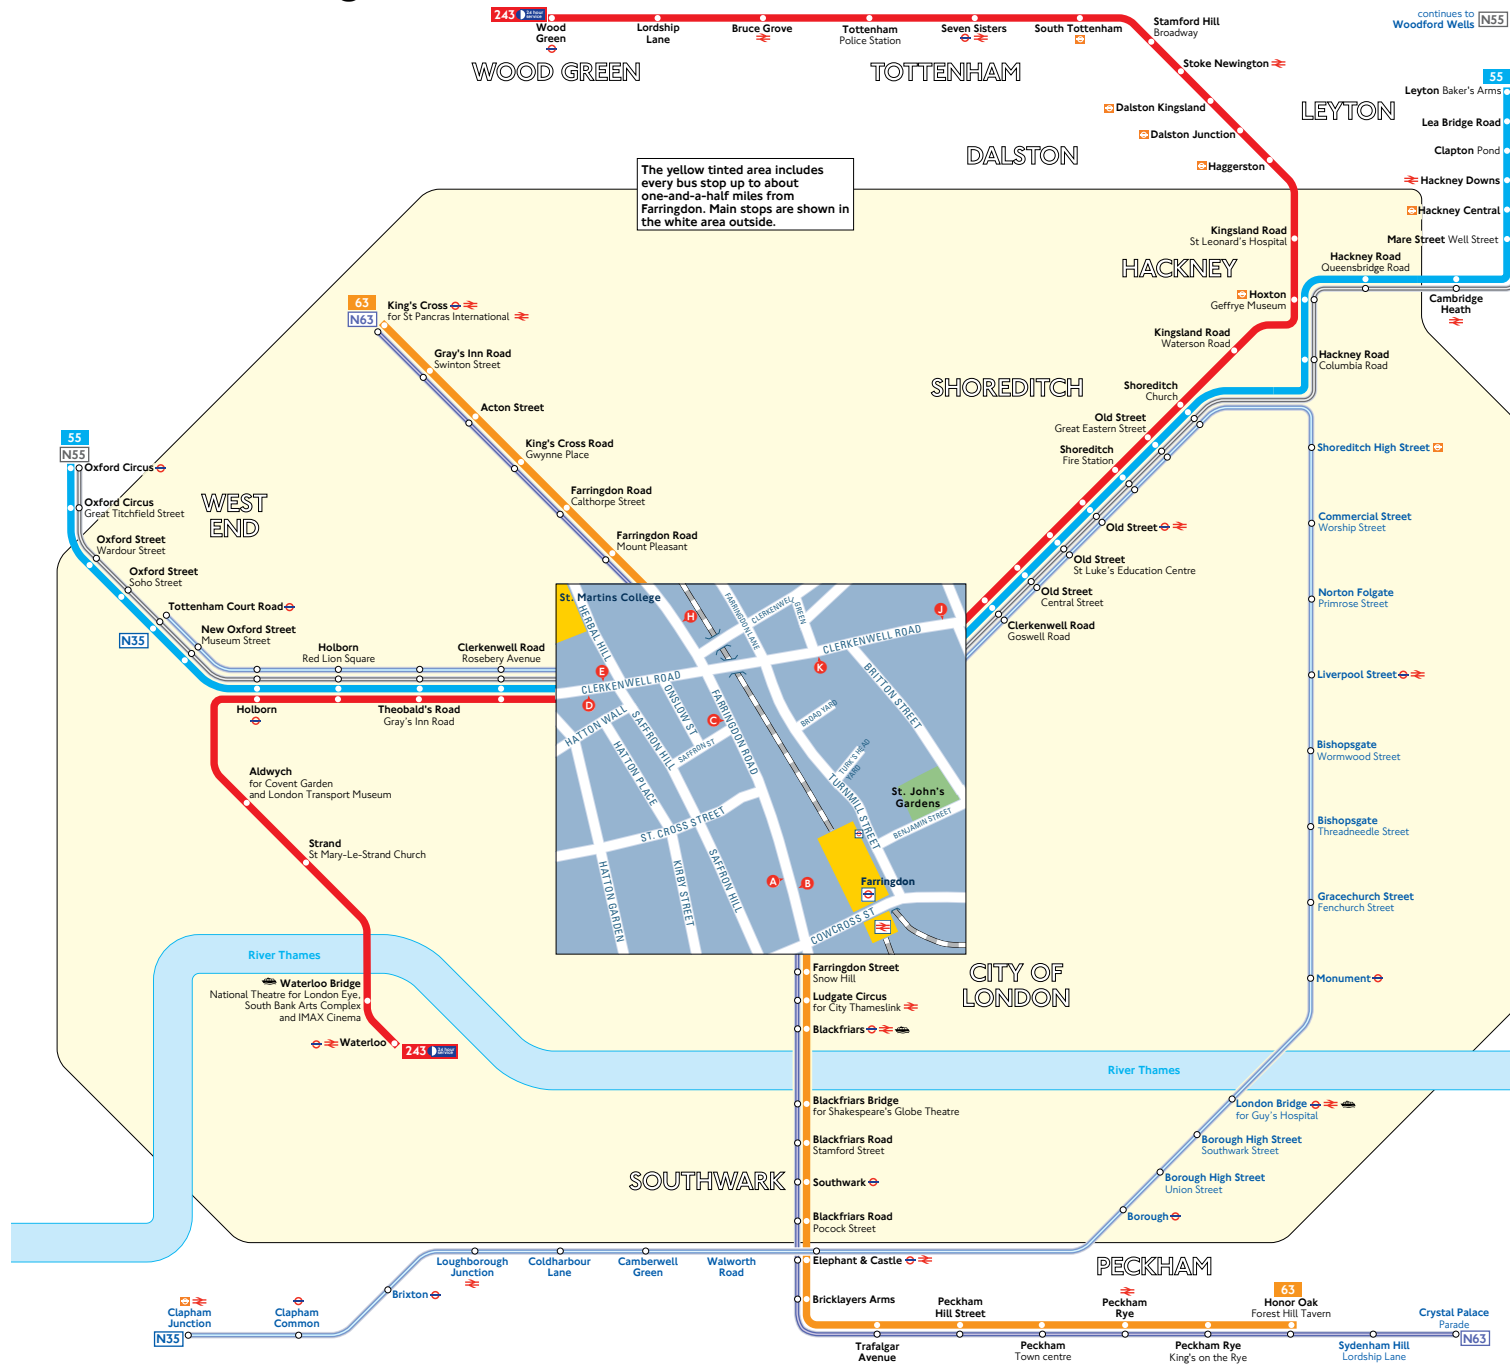

Buses from Farringdon

Route finder

Day buses including 24-hour services

Bus route	Towards	Bus stops
55	Leyton	E J
	Oxford Circus	D K
63	Honor Oak	B H
	King's Cross	A C
243	Waterloo	D K
	Wood Green	E J

Night buses

Bus route	Towards	Bus stops
N35	Clapham Junction	E J
	Tottenham Court Road	D K
N55	Oxford Circus	D K
	Woodford Wells	E J
N63	Crystal Palace	B H
	King's Cross	A C