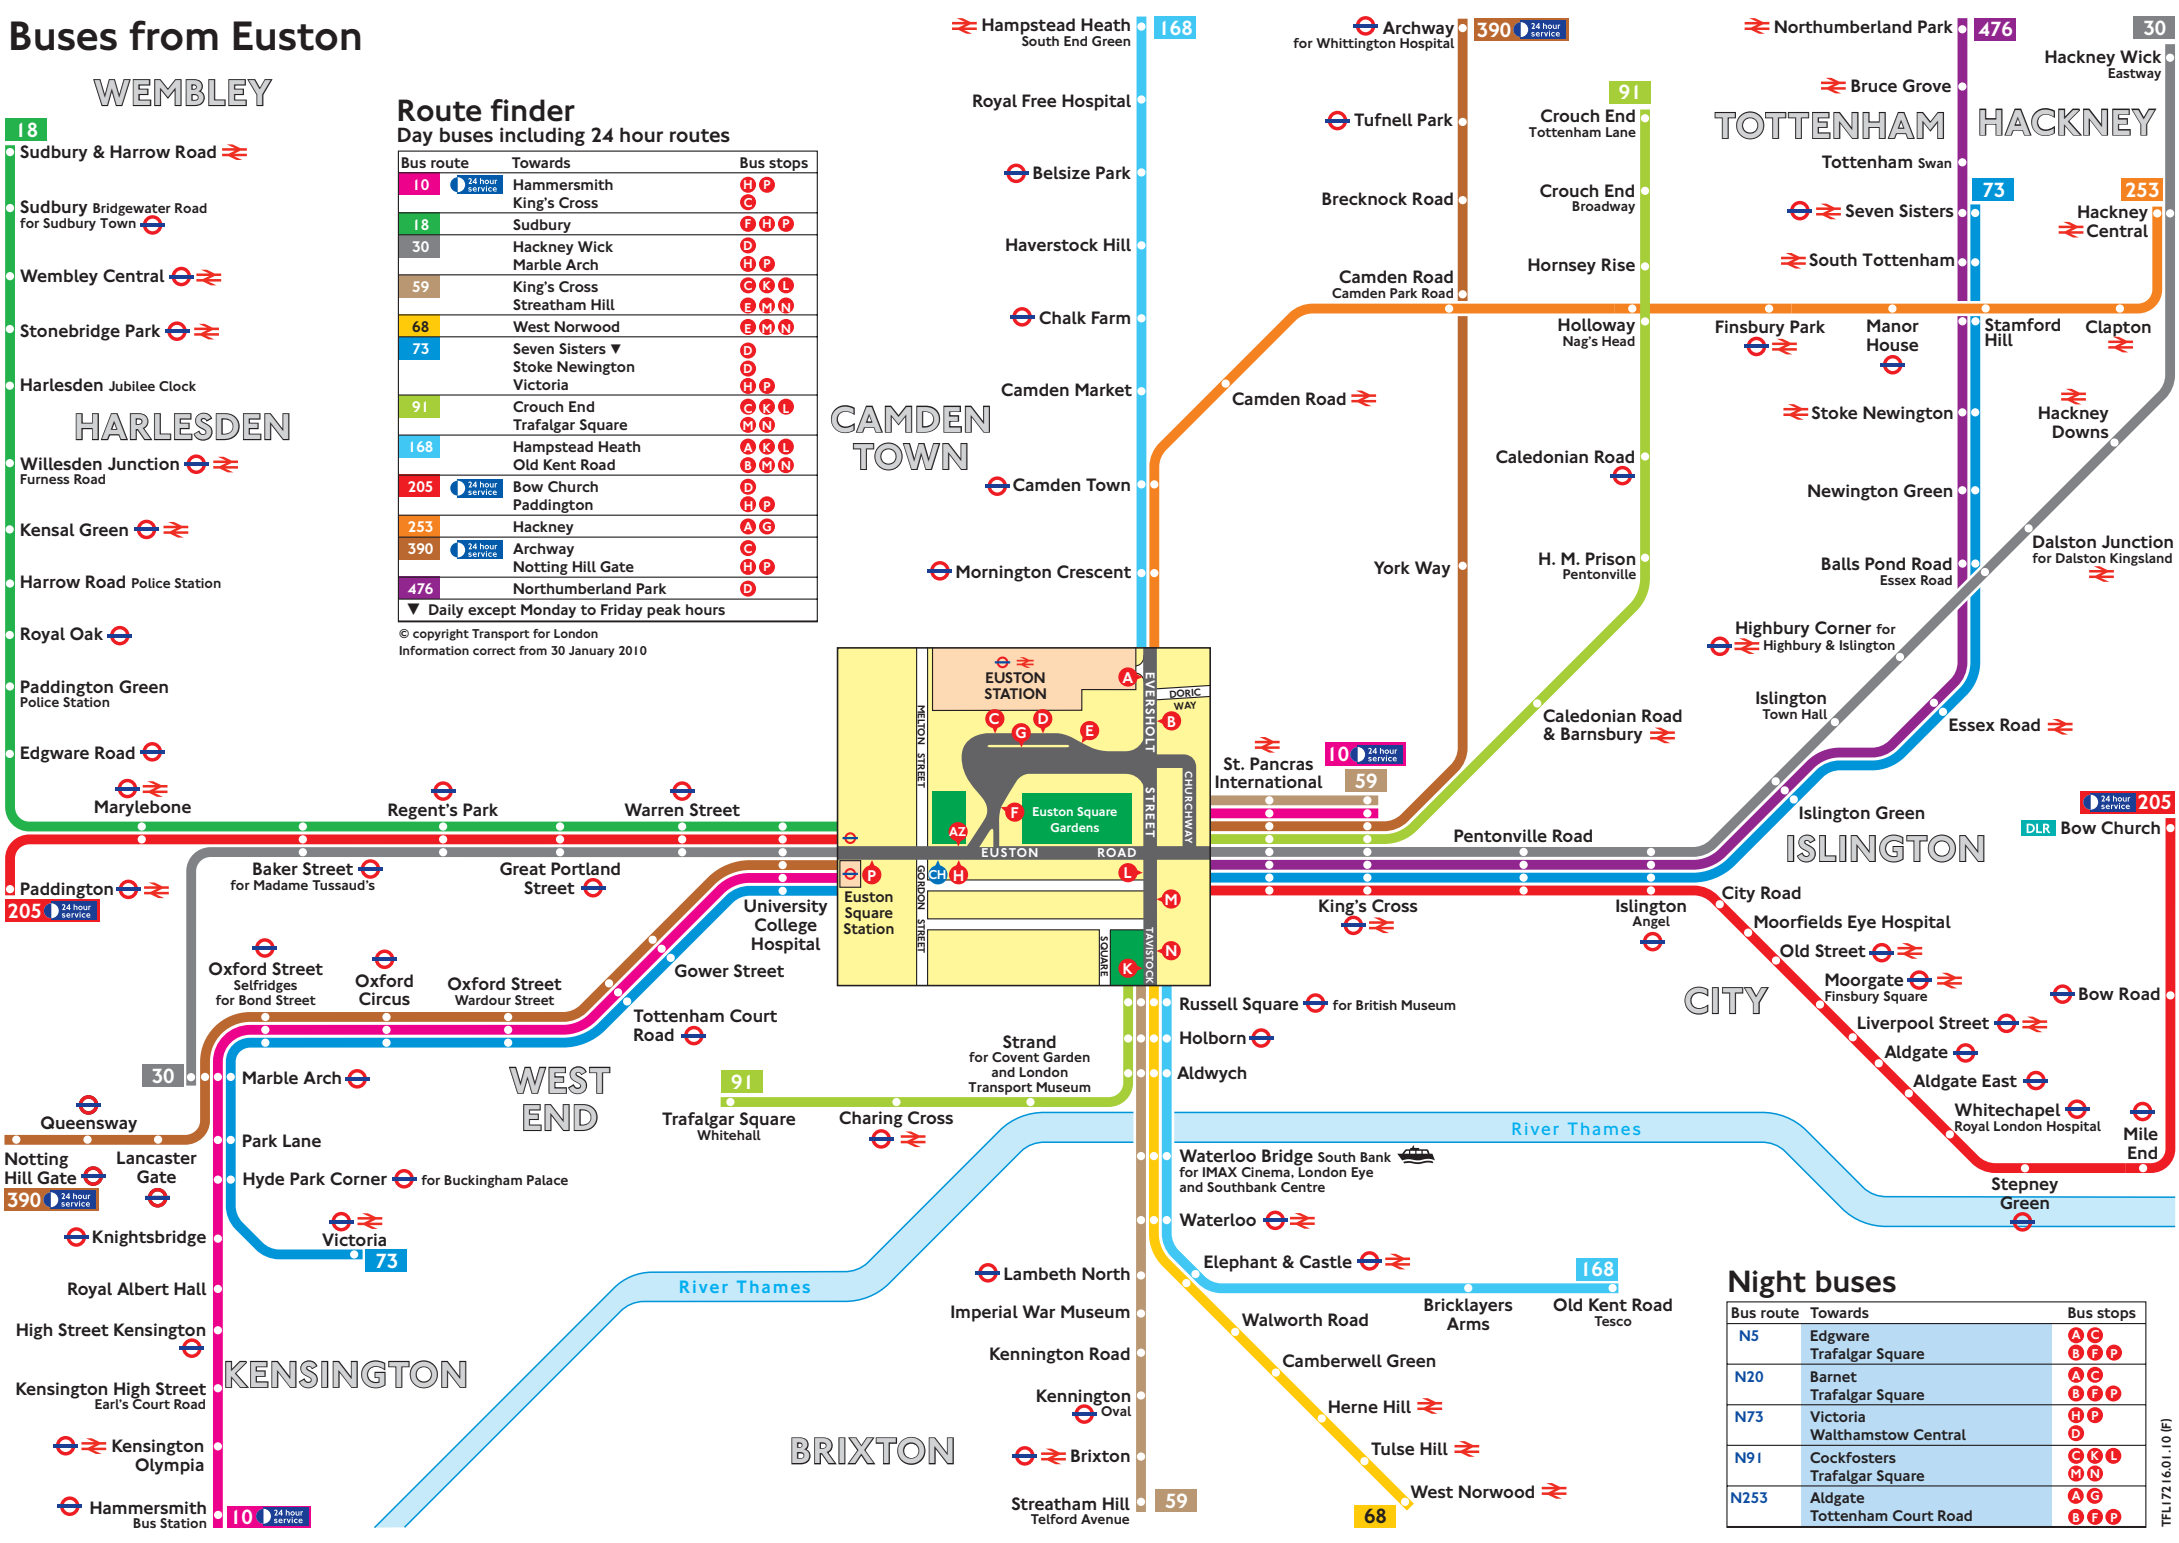

Buses from Euston

1. **WEMBLEY**
2. 18 Sudbury & Harrow Road
   - Sudbury Bridgewater Road for Sudbury Town
   - Wembley Central
   - Stonebridge Park
3. **HARLESDEN**
4. Harlesden Jubilee Clock
   - Willesden Junction Furness Road
   - Kensal Green
   - Harrow Road Police Station
   - Royal Oak
   - Paddington Green Police Station
   - Edgware Road
   - Marylebone
5. **KENSINGTON**
6. Notting Hill Gate
   - Lancaster Gate
   - Knightsbridge
   - Royal Albert Hall
   - High Street Kensington
   - Kensington High Street Earl's Court Road
   - Kensington Olympia
   - Hammersmith Bus Station

Route finder

Day buses including 24 hour routes

Bus route	Towards	Bus stops
10	Hammersmith King's Cross	H P C
18	Sudbury	F H P
30	Hackney Wick Marble Arch	D H P
59	King's Cross Streatham Hill	C K L E M N
68	West Norwood	E M N
73	Seven Sisters Stoke Newington Victoria	D D H P
91	Crouch End Trafalgar Square	C K L M N
168	Hampstead Heath Old Kent Road	A K L B M N
205	Bow Church Paddington	D H P
253	Hackney	A G
390	Archway Notting Hill Gate	C H P
476	Northumberland Park	D

Night buses

Bus route	Towards	Bus stops
N5	Edgware Trafalgar Square	A C B F P
N20	Barnet Trafalgar Square	A C B F P
N73	Victoria Walthamstow Central	H P D
N91	Cockfosters Trafalgar Square	C K L M N
N253	Aldgate Tottenham Court Road	A G B F P