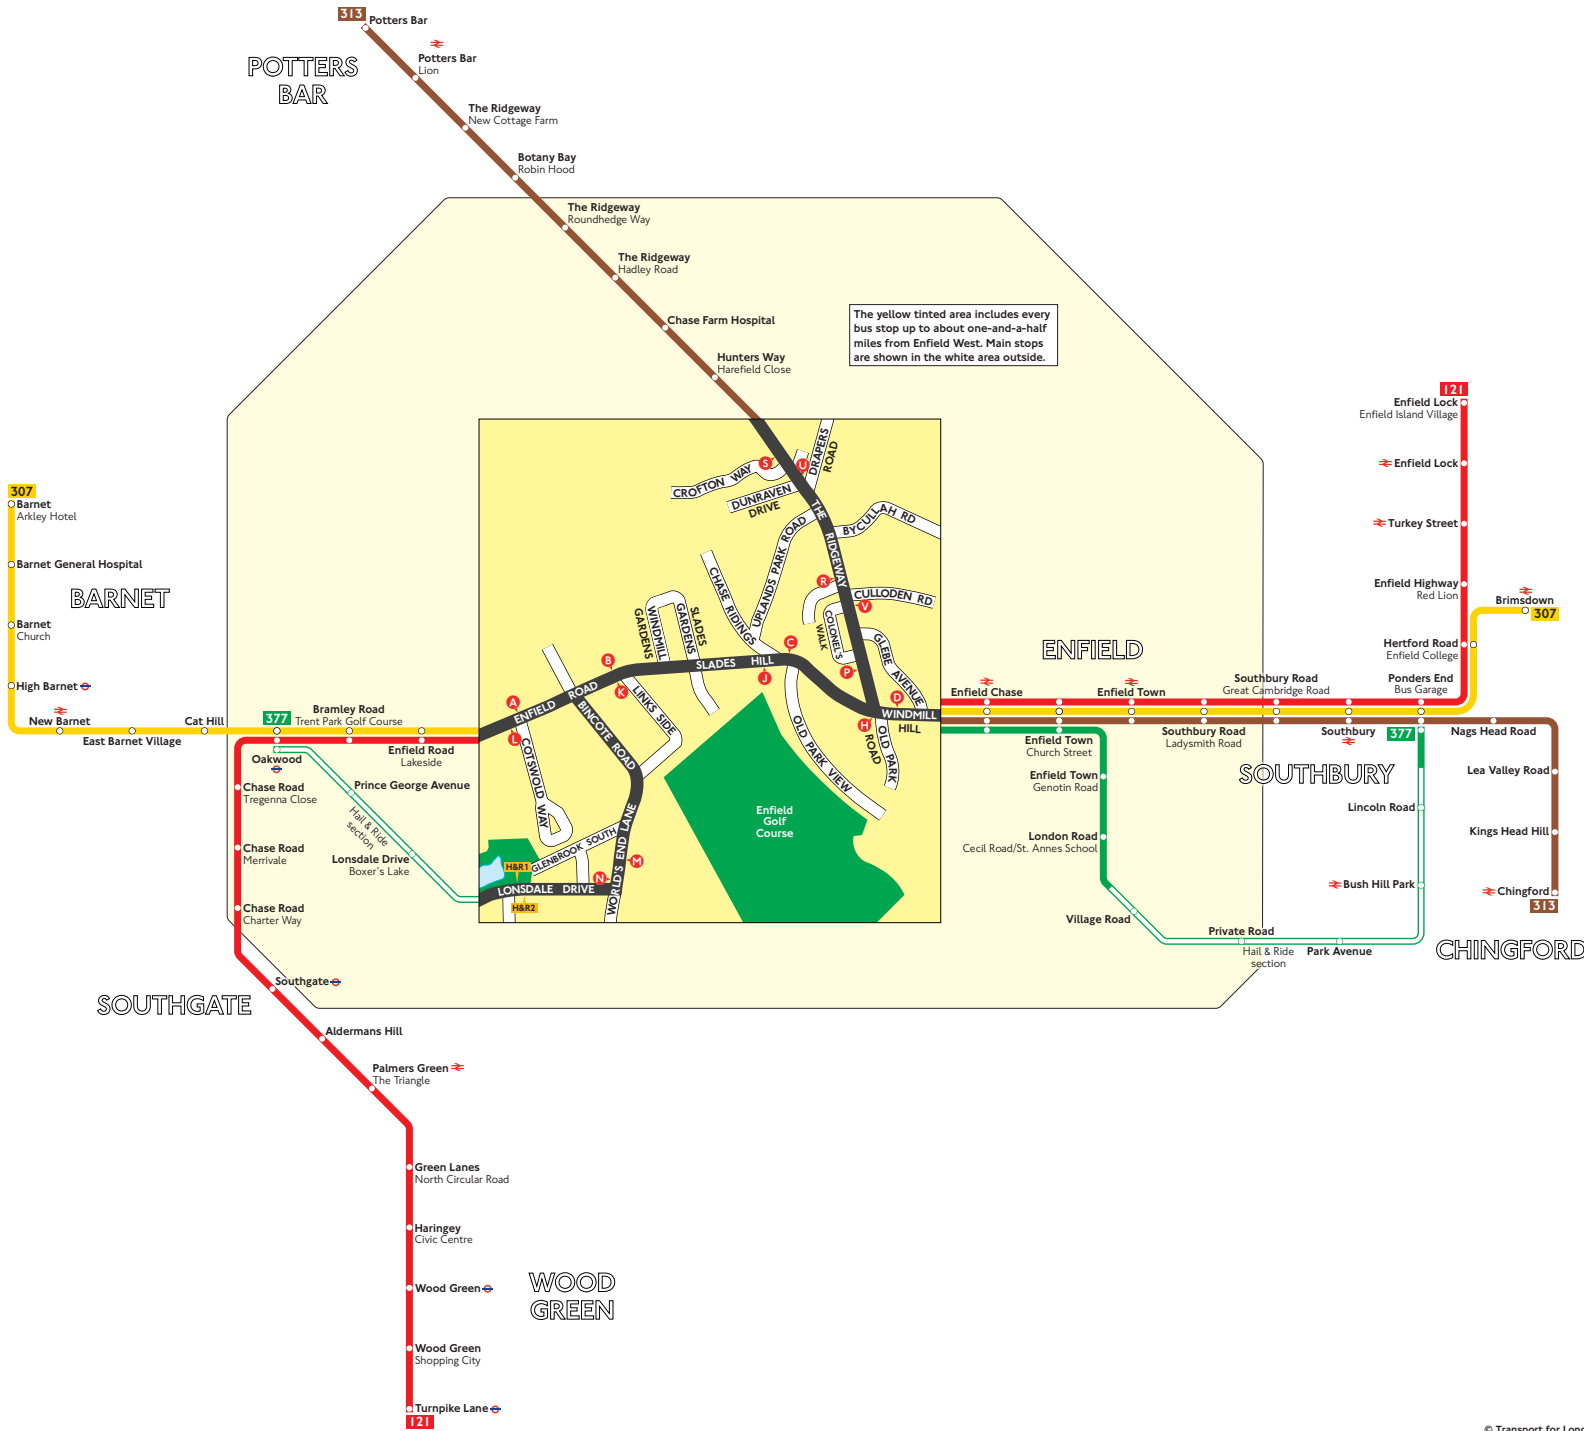

Buses from Enfield West

Key

- Connections with Underground
- Connections with National Rail
- Mondays to Saturdays only

Route 377 operates as Hail & Ride on the sections of roads marked **H&R1** and **H&R2** on the map. Buses stop at any safe point along the road. There are no bus stops at these locations, but please indicate clearly to the driver when you wish to board or alight.

A

Red discs show the bus stop you need for your chosen bus service. The disc **A** appears on the top of the bus stop in the street (see map of town centre in centre of diagram).

Route finder

Day buses

Bus route	Towards	Bus stops
121	Enfield Lock Turnpike Lane	A B C D H J K L
307	Barnet Brimsdown	H J K L A B C D
313	Chingford Potters Bar	D U V P R S
377	Oakwood ★ Ponders End ★	H&R2 H J K M H&R1 B C D N