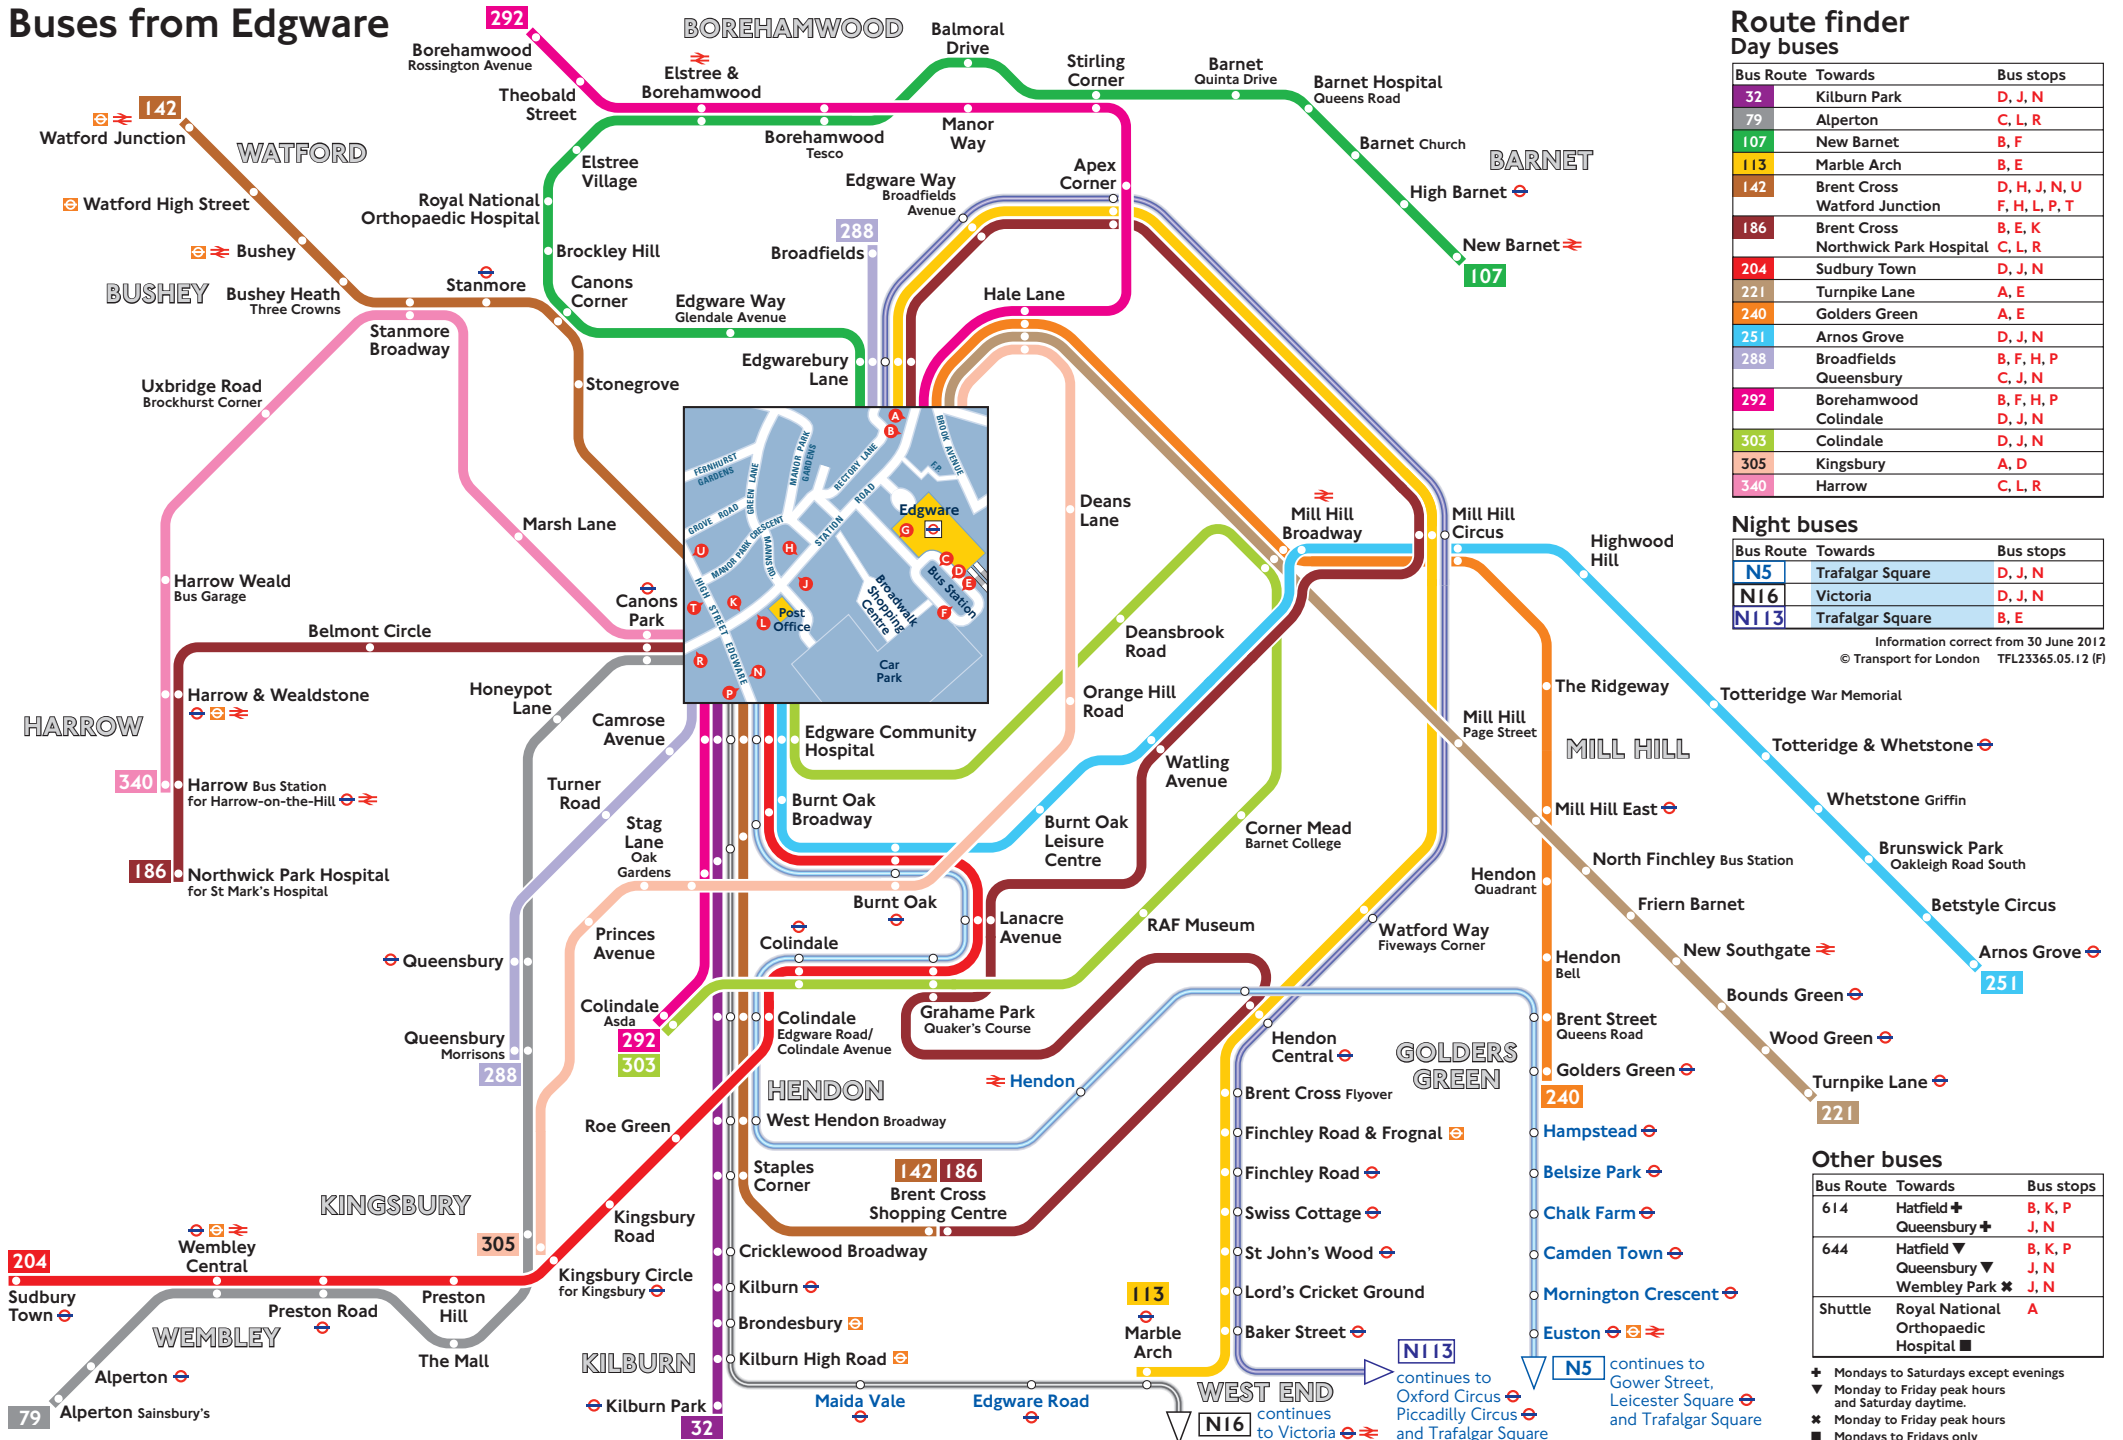

Buses from Edgware

Route finder

Bus Route	Towards	Bus stops
32	Kilburn Park	D, J, N
79	Alpertons	C, L, R
107	New Barnet	B, F
113	Marble Arch	B, E
142	Brent Cross	D, H, J, N, U
	Watford Junction	F, H, L, P, T
186	Brent Cross	B, E, K
	Northwick Park Hospital	C, L, R
204	Sudbury Town	D, J, N
221	Turnpike Lane	A, E
240	Golders Green	A, E
251	Arnos Grove	D, J, N
288	Broadfields	B, F, H, P
	Queensbury	C, J, N
292	Borehamwood	B, F, H, P
	Colindale	D, J, N
303	Colindale	D, J, N
305	Kingsbury	A, D
340	Harrow	C, L, R

Night buses

Bus Route	Towards	Bus stops
N5	Trafalgar Square	D, J, N
N16	Victoria	D, J, N
N113	Trafalgar Square	B, E

Information correct from 30 June 2012
 © Transport for London TFL23365.05.12 (F)

Other buses

Bus Route	Towards	Bus stops
614	Hatfield + Queensbury +	B, K, P J, N
644	Hatfield - Queensbury - Wembley Park * J, N	B, K, P J, N
Shuttle	Royal National Orthopaedic Hospital	A

- + Mondays to Saturdays except evenings
- * Monday to Friday peak hours and Saturday daytime.
- * Monday to Friday peak hours
- Mondays to Fridays only