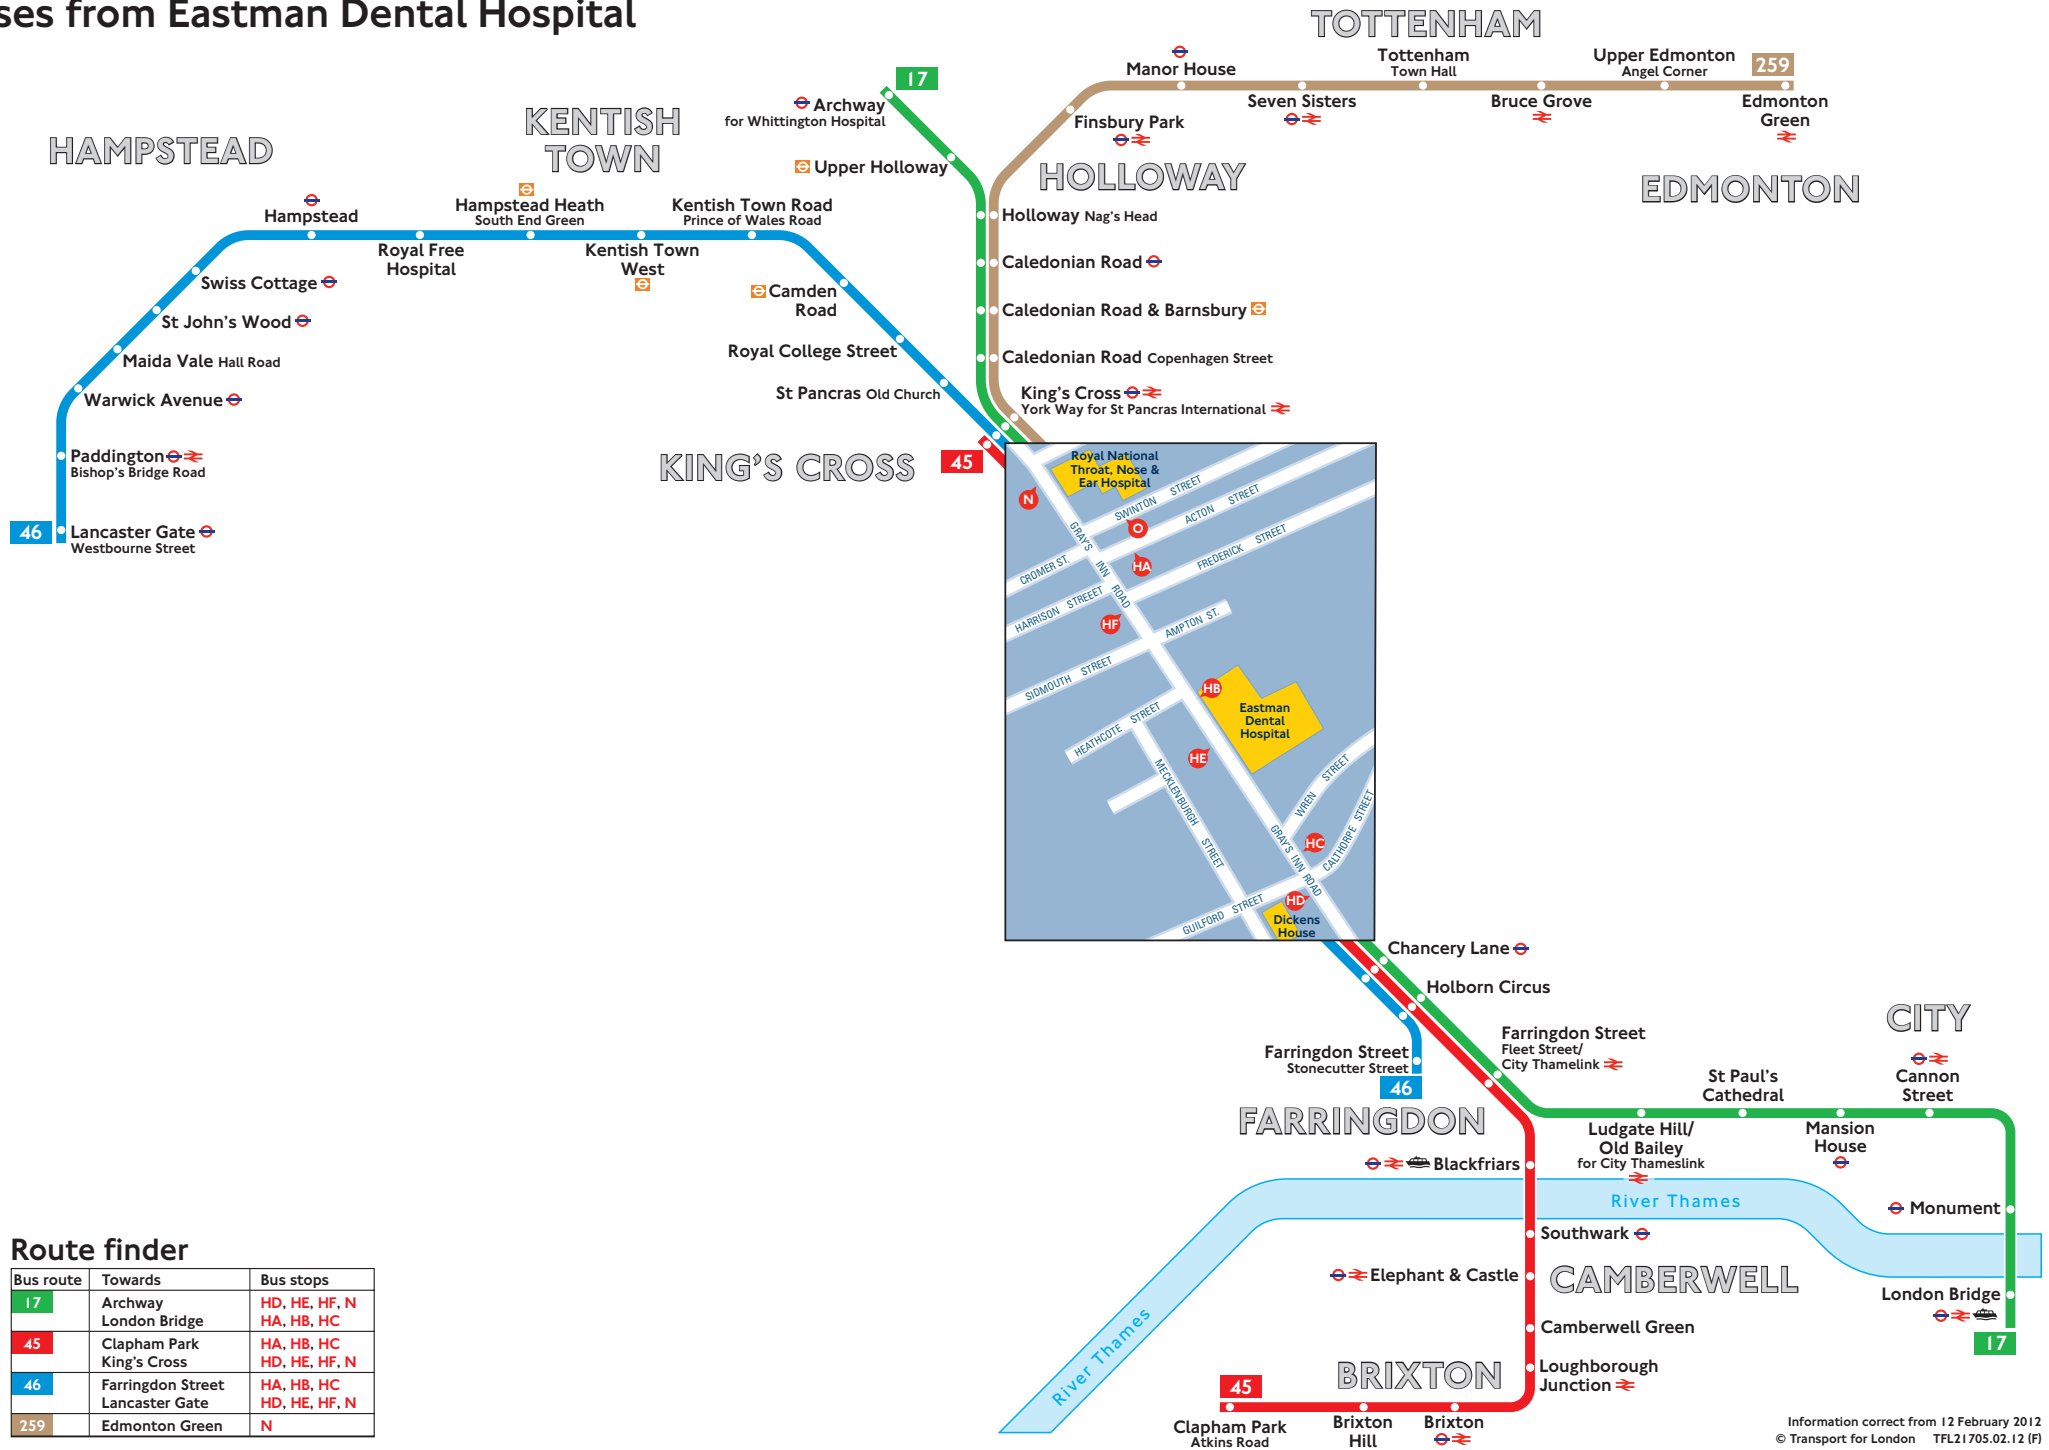

Buses from Eastman Dental Hospital

Route finder

Bus route	Towards	Bus stops
17	Archway London Bridge	HD, HE, HF, N HA, HB, HC
45	Clapham Park King's Cross	HA, HB, HC HD, HE, HF, N
46	Farringdon Street Lancaster Gate	HA, HB, HC HD, HE, HF, N
259	Edmonton Green	N