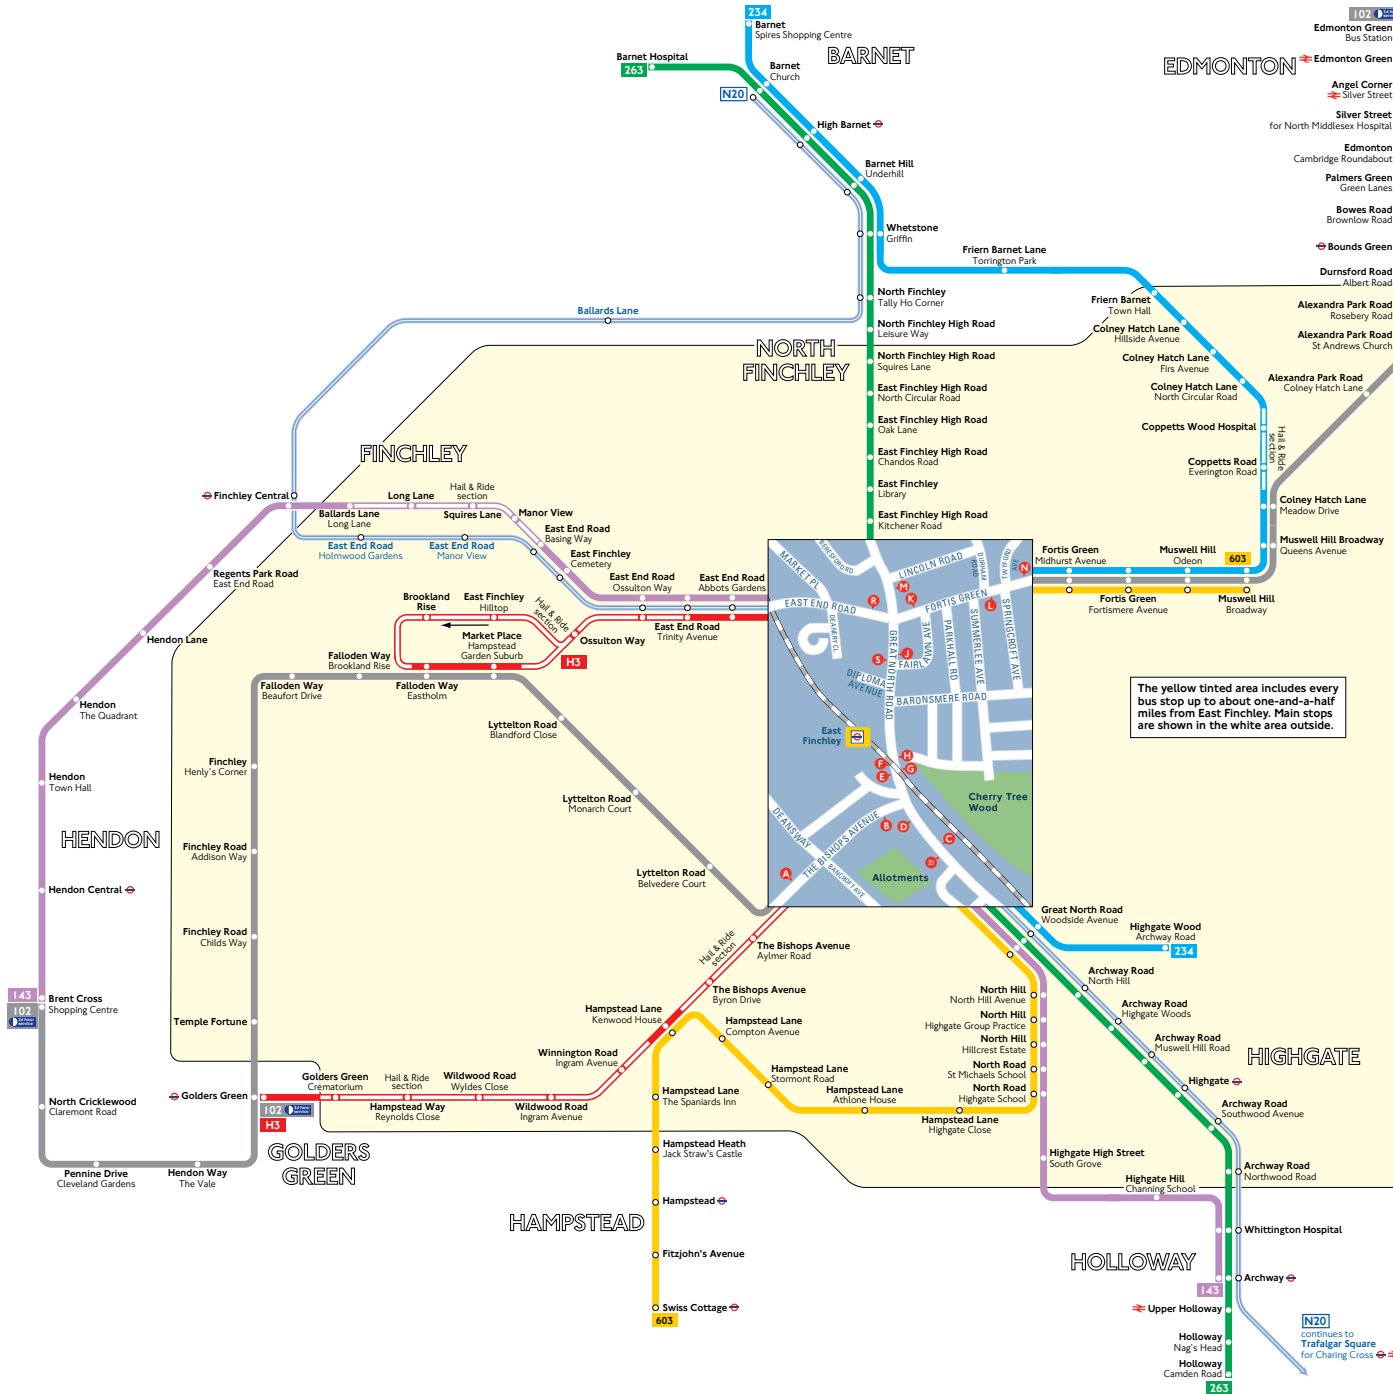

Buses from East Finchley

Route finder

Day buses including 24-hour services

Bus route	Towards	Bus stops
102	Brent Cross	B H J L
	Edmonton Green	A E K N
	Golders Green	B H J L
143	Archway	C G J R
	Brent Cross	D E S
234	Barnet	D E K N
	Highgate Wood	C G J L
263	Barnet Hospital	D F S
	Holloway	C G J M
603	Muswell Hill ✳	D E K N
	Swiss Cottage ✳	C G J L
H3	East Finchley +	A E S
	Golders Green +	B H J R

Night buses

Bus route	Towards	Bus stops
N20	Barnet	D E S
	Trafalgar Square	C G J R