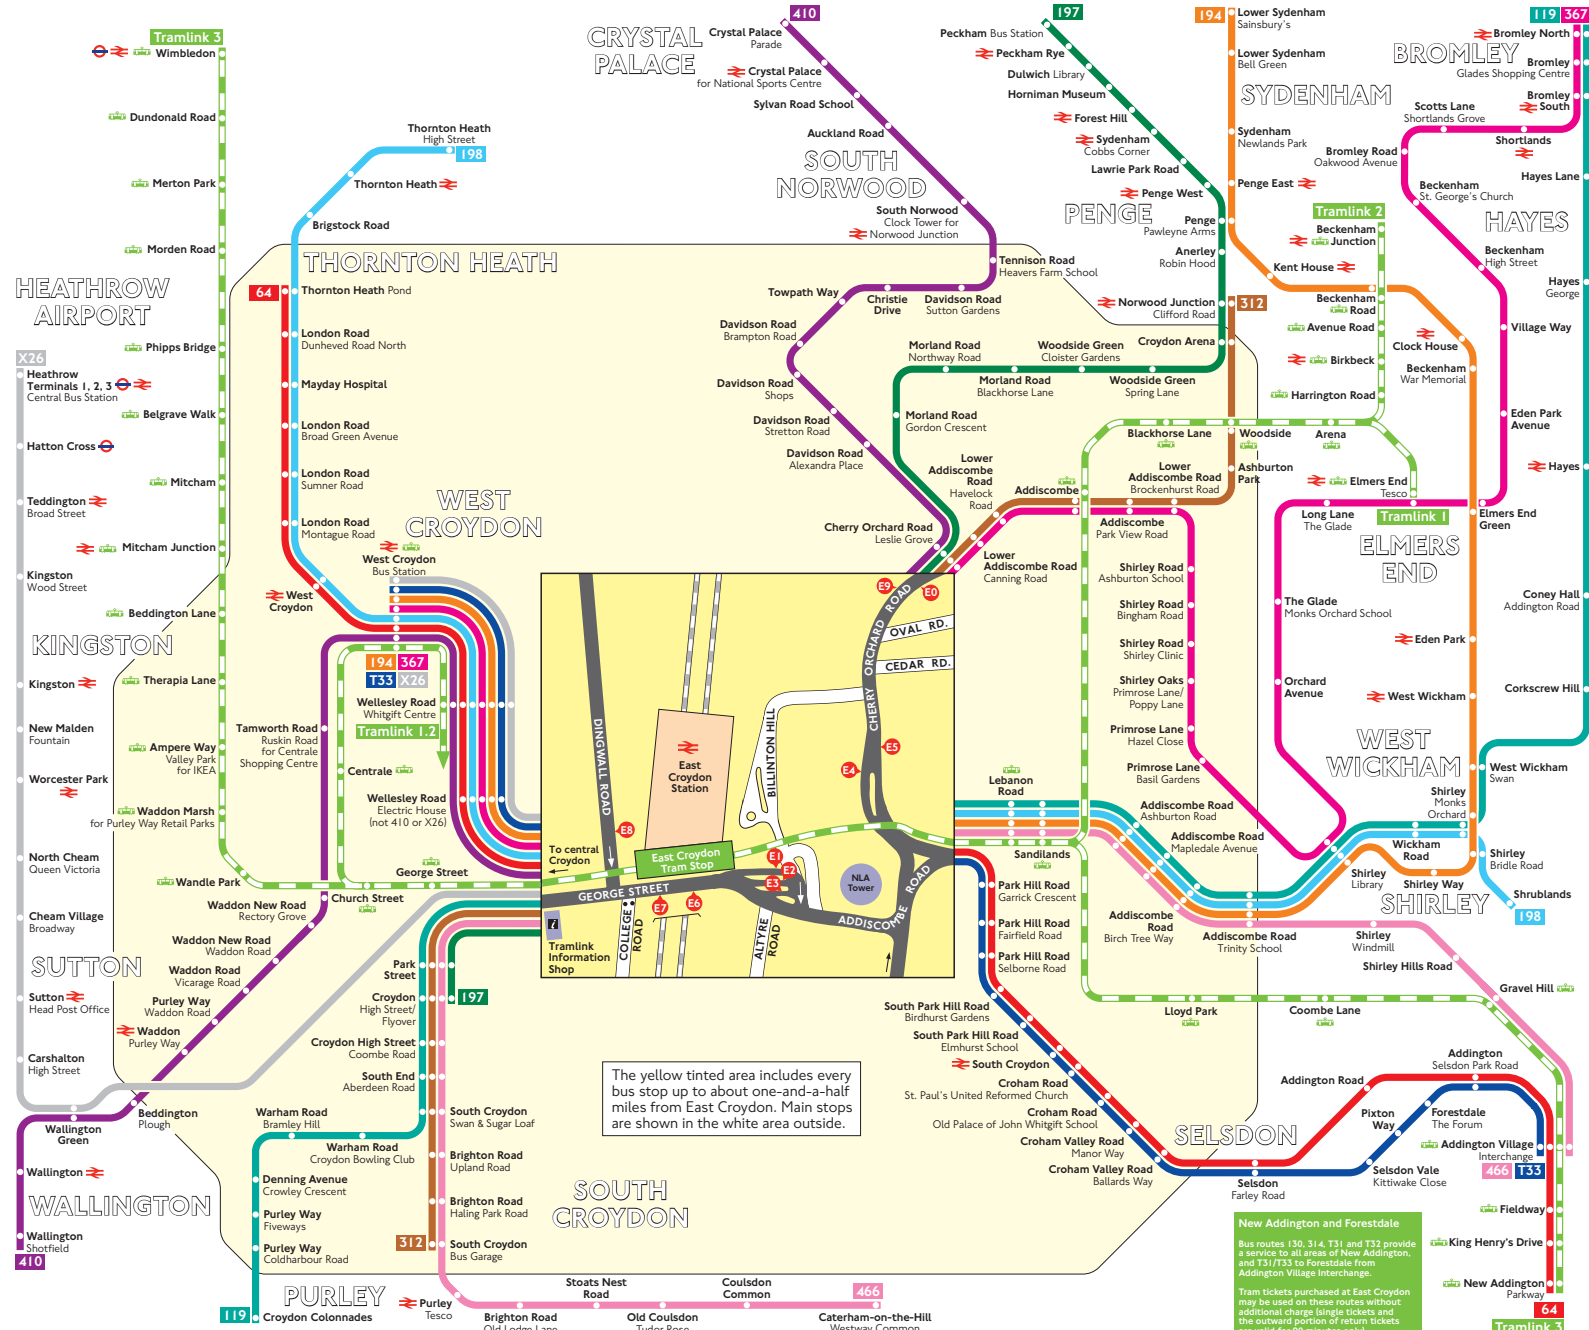

Buses from East Croydon

Key

-  Connections with Underground
-  Connections with National Rail
-  Connections with Tramlink
-  Limited stop
-  Mondays to Saturdays except evenings

A Red discs show the bus stop you need for your chosen bus service. The disc **A** appears on the top of the bus stop in the street (see map of town centre in centre of diagram).

Route finder

Day buses including 24-hour services

Bus route	Towards	Bus stops
64	New Addington Thornton Heath	E2 E3 E6
119 	Bromley North Croydon Colonnades	E1 E7
194	Lower Sydenham West Croydon	E1 E3 E6
197	Katharine Street Peckham	E0 E5 E7 E4
198	Shrublands Thornton Heath	E1 E5 E6
312	Norwood Junction South Croydon	E4 E9 E0 E5 E7
367	Bromley North West Croydon	E3 E4 E8 E9 E0 E5 E6
410	Crystal Palace Wallington	E2 E4 E9 E0 E5 E6
466	Addington Village Caterham-on-the-Hill	E7 E7
T33	Addington Village West Croydon	E2 E3 E6
X26	Heathrow Terminals 1, 2, 3  West Croydon 	E8 E6

Other buses

Bus route	Towards	Bus stops
409	East Grinstead 	E2

Trams

Tram route	Towards	Tram stop
1	Elmers End West Croydon and Wellesley Road	Tram stop
2	Beckenham Junction West Croydon and Wellesley Road	Tram stop
3	New Addington Wimbledon	Tram stop

Further bus routes are available from central Croydon

New Addington and Forestdale
 Bus routes 130, 314, T31 and T32 provide a service to all areas of New Addington and T31/T32 to Forestdale from Addington Village Interchange.
 Tram tickets purchased at East Croydon may be used on these routes without additional charge (single tickets and the outward portion of return tickets are valid for 90 minutes only).