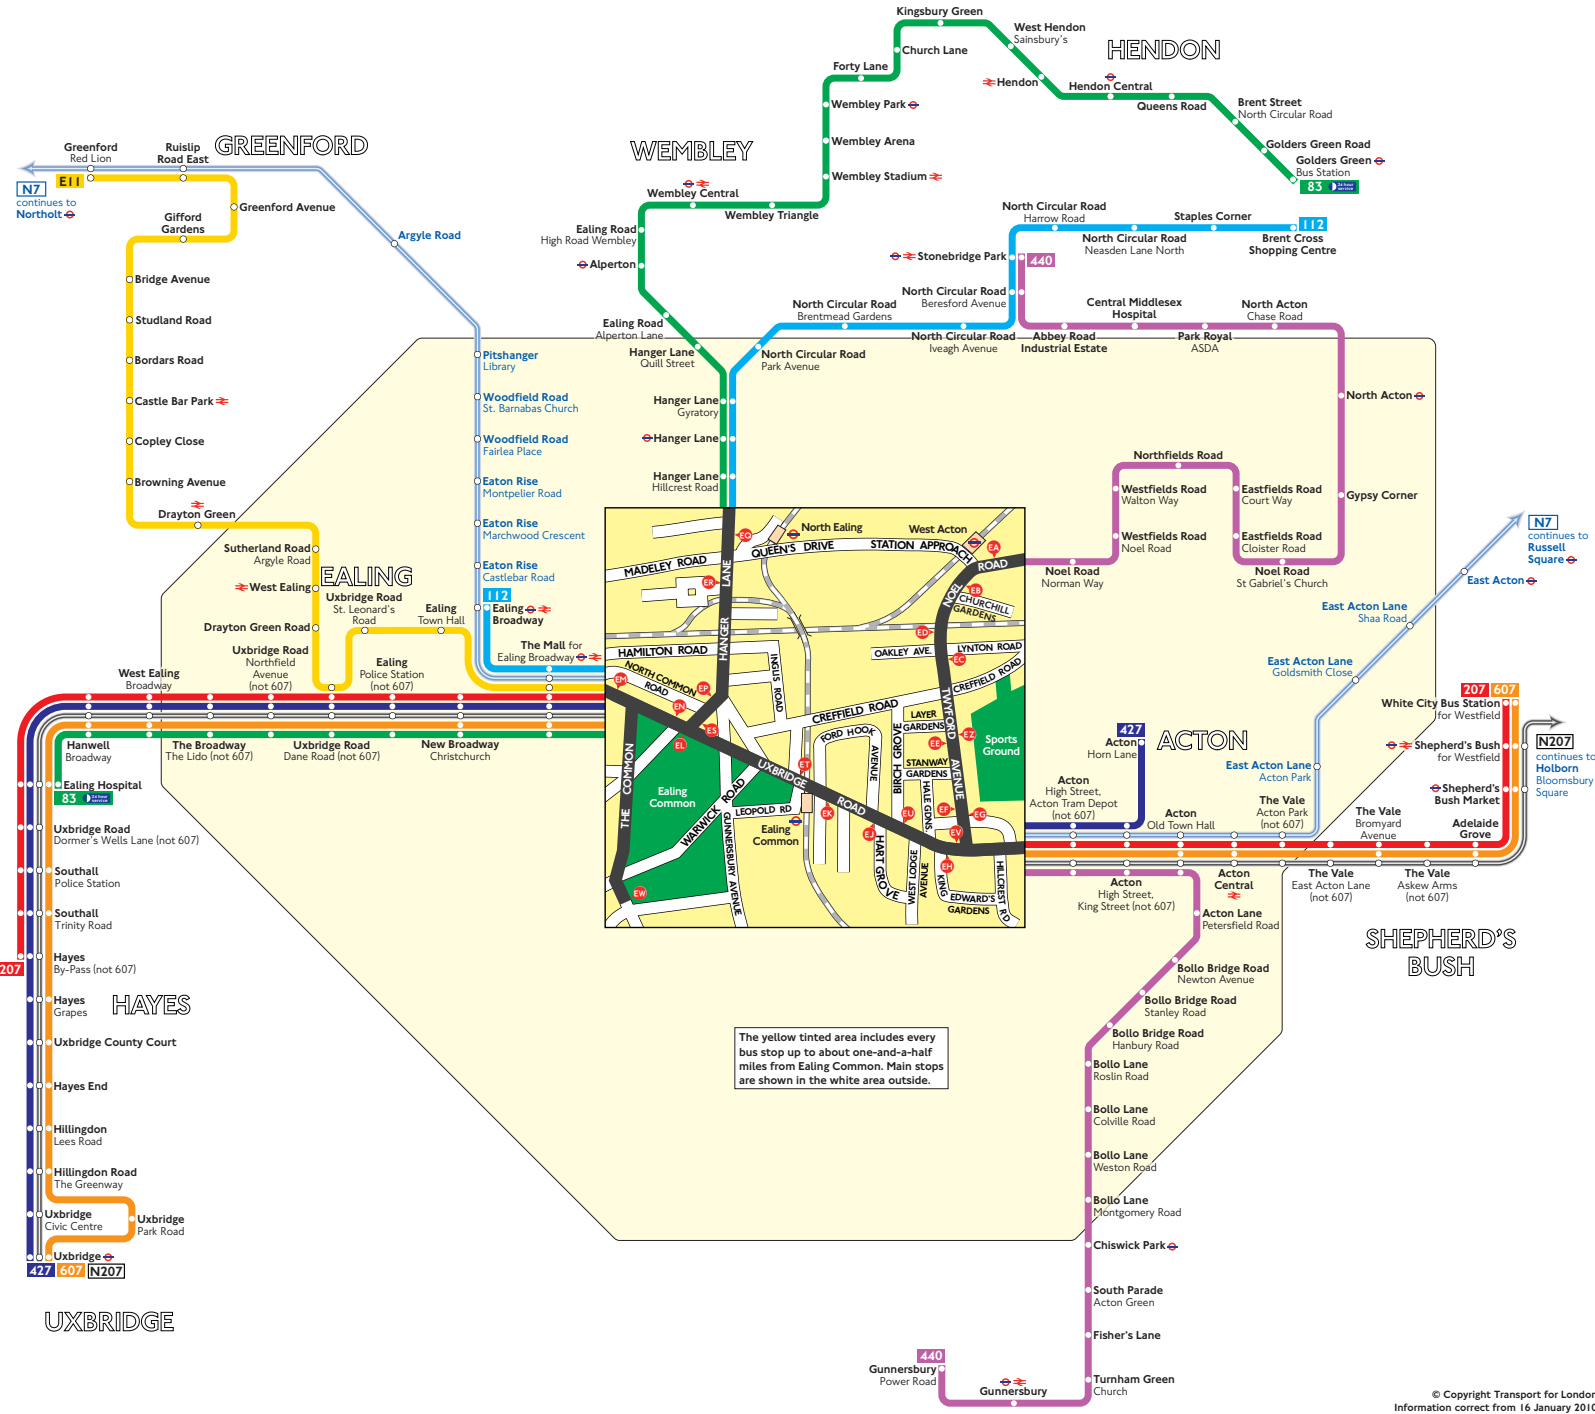

Buses from Ealing Common

Key

- **83** Day buses in black
- **N7** Night buses in blue
- Connections with Underground
- Connections with National Rail
- Mondays to Saturdays only

A

Red discs show the bus stop you need for your chosen bus service. The disc appears on the top of the bus stop in the street (see map of town centre in centre of diagram).

Route finder

Day buses including 24-hour routes

Bus route	Towards	Bus stops
83	Ealing Hospital	EC ES
	Golders Green	EM EP ER
112	Brent Cross Shopping Centre	EM EP ER
	Ealing Broadway	EC ES
207	Hayes By-Pass	EH EJ EK EL
	White City	EH EN ET EU EV
427	Acton	EM EN EP EU EV
	Uxbridge	EH EJ EK EL
440	Gunnersbury	EB EC EG EZ
	Stonebridge Park	EA ED EE EF
607	Uxbridge *	EK
	White City *	ET
E11	Greenford	EW

Night buses

Bus route	Towards	Bus stops
N7	Northolt	EH EJ EK EL
	Russell Square	EM EN EP EU EV
N207	Holborn	EM EN EP EU EV
	Uxbridge	EH EJ EK EL