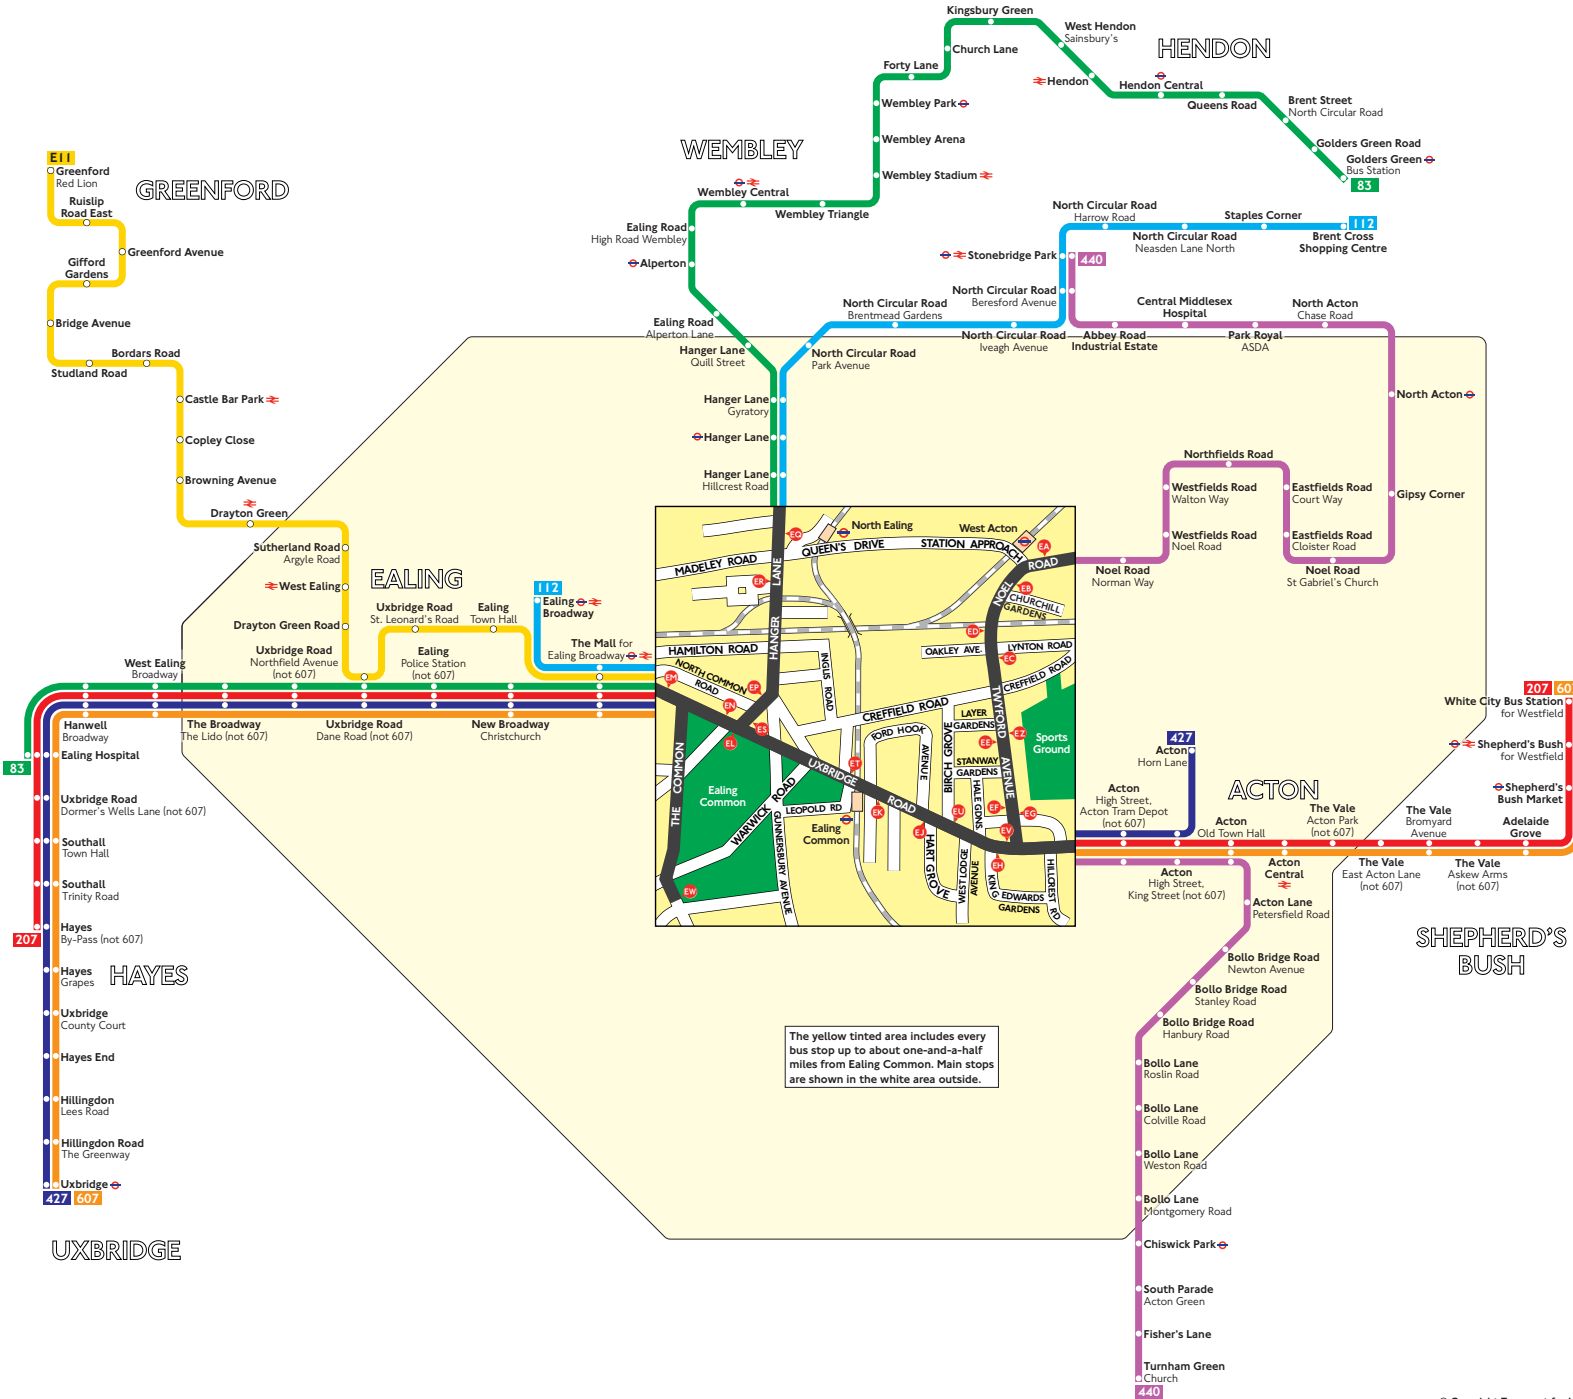

Buses from Ealing Common

Key

- 83 Day buses in black
- N7 Night buses in blue
- ⊕ Connections with Underground
- ⊕ Connections with National Rail
- ⊕ Mondays to Saturdays except evenings

Red discs show the bus stop you need for your chosen bus service. The disc appears on the top of the bus stop in the street (see map of town centre in centre of diagram).

Route finder

Day buses including 24-hour routes

Bus route	Towards	Bus stops
83	Ealing Hospital	EC ES
	Golders Green	EM EP ER
112	Brent Cross Shopping Centre	BM BP BR
	Ealing Broadway	EO ES
207	Hayes By-Pass	EH EJ EK EL
	White City	WH WN WT XU XV
427	Acton	AM AN AT AU AV
	Uxbridge	UM UN UT UV
440	Stonebridge Park	SA SD SE SF
	Turnham Green	TA TD TE TF
607	Uxbridge ⊕	EX
	White City ⊕	ET
E11	Greenford	GV

Night buses

Bus route	Towards	Bus stops
N7	Northolt	NH NJ NK NL
	Russell Square	RM RN RT RU RV
N207	Holborn	HM HN HT HU HV
	Uxbridge	UH UN UK UL