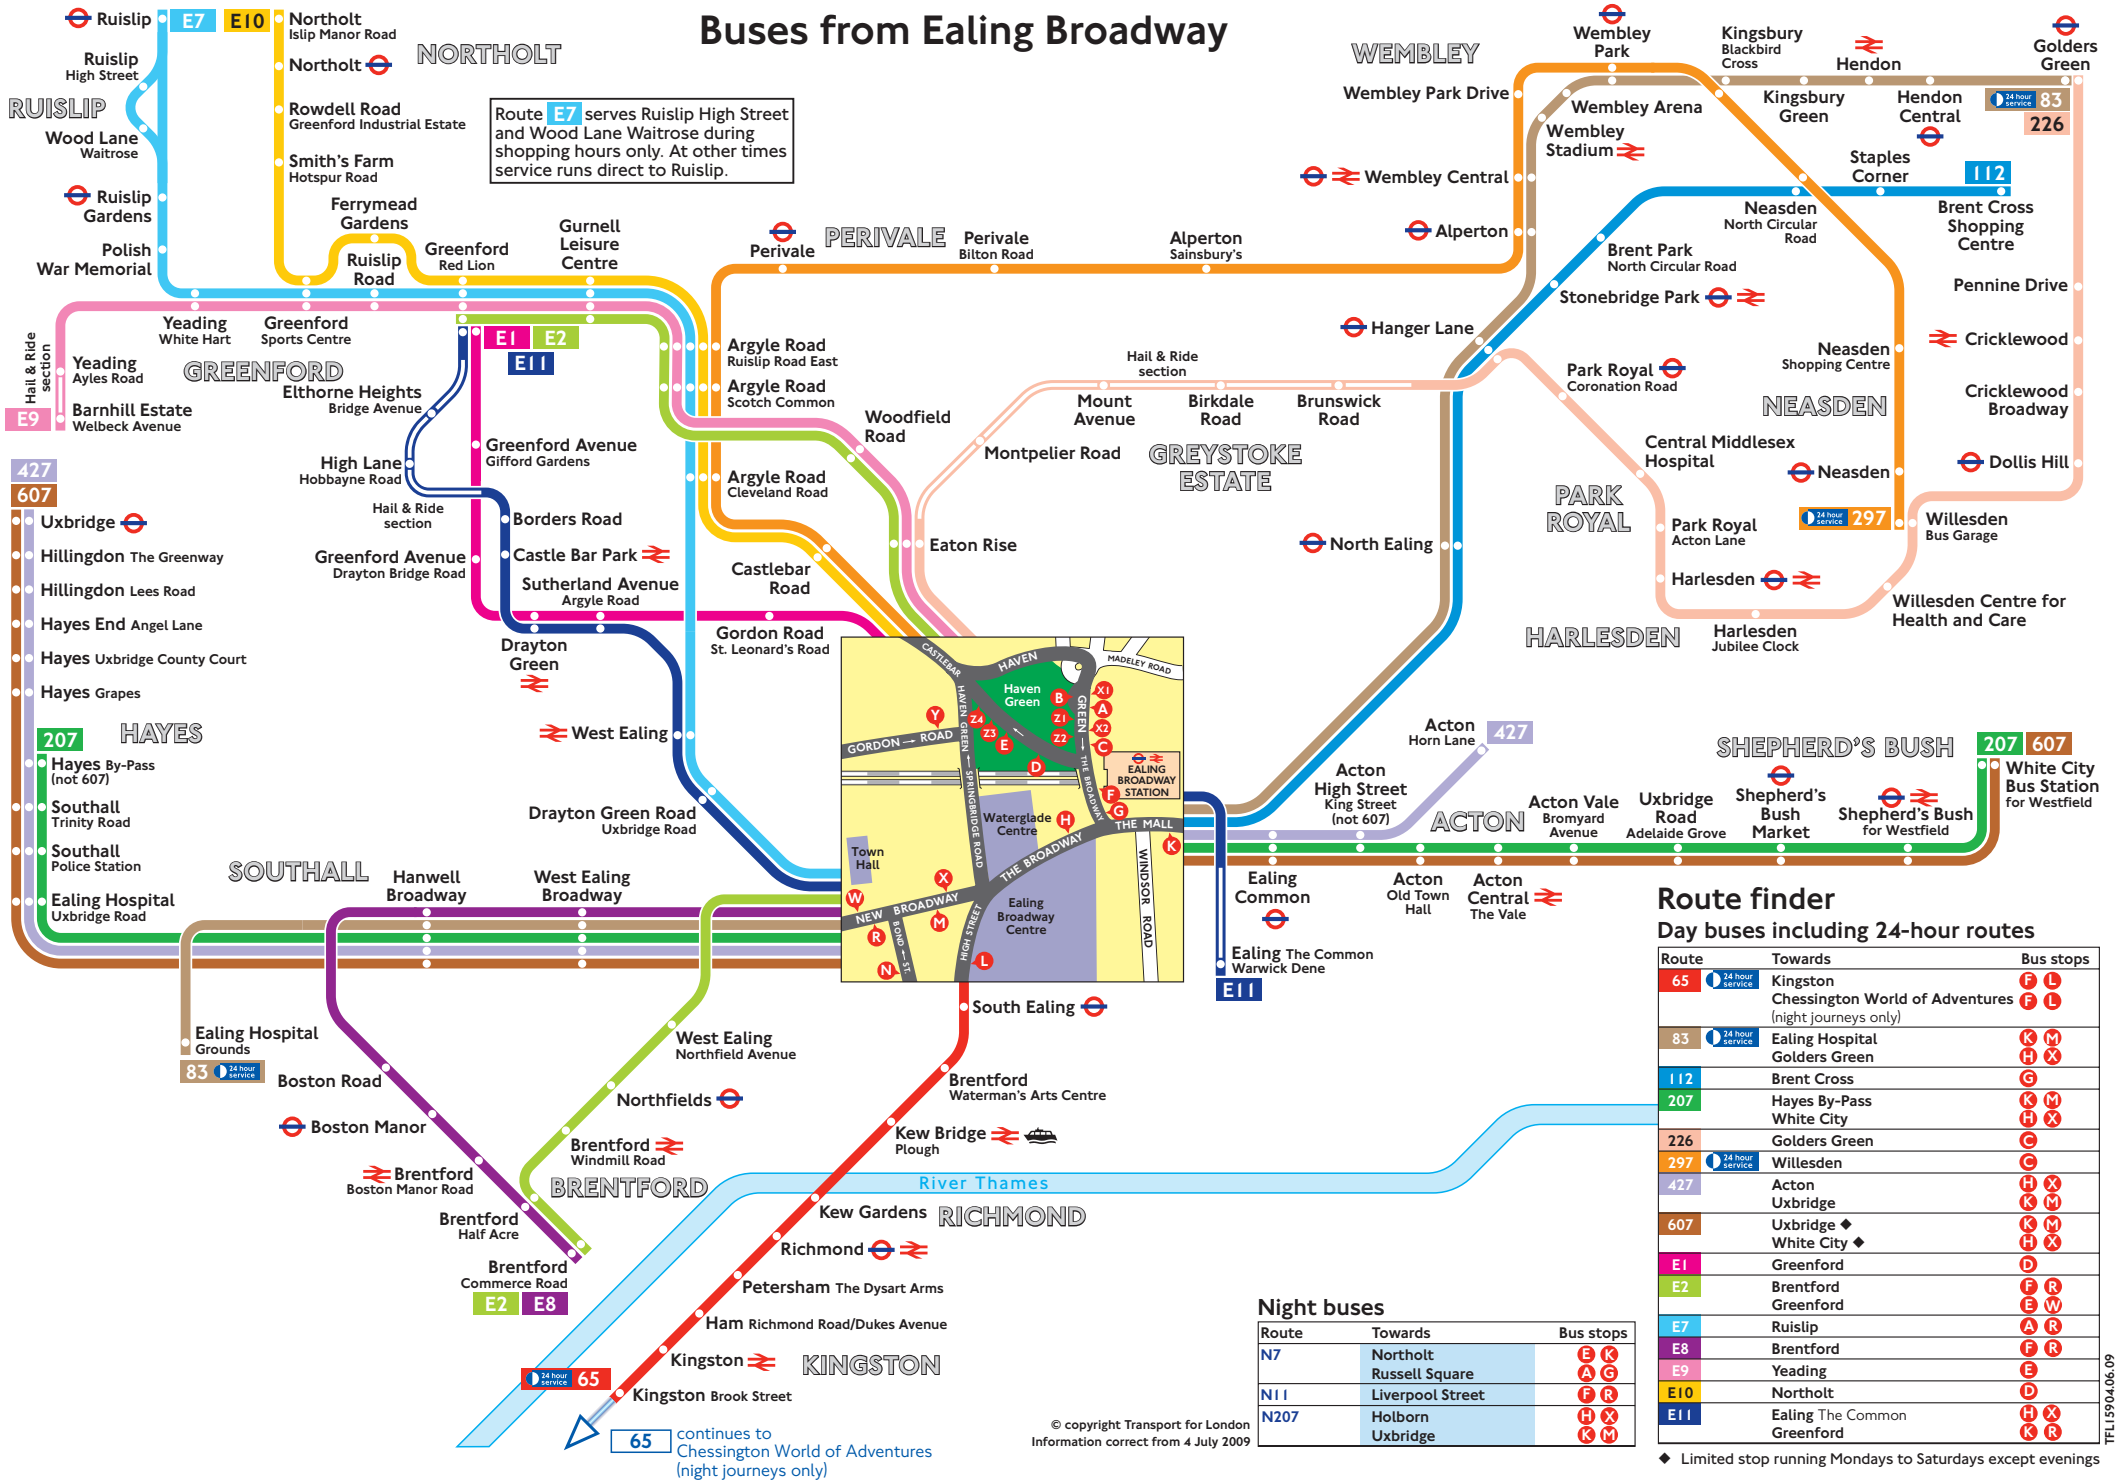

Buses from Ealing Broadway

Route finder

Day buses including 24-hour routes

Route	Towards	Bus stops
65	Kingston	F L
	Chessington World of Adventures (night journeys only)	F L
83	Ealing Hospital	K M
	Golders Green	H X
112	Brent Cross	G
207	Hayes By-Pass	K M
	White City	H X
226	Golders Green	C
297	Willesden	G
427	Acton	H X
	Uxbridge	K M
607	Uxbridge	K M
	White City	H X
E1	Greenford	D
E2	Brentford	F R
	Greenford	E W
E7	Ruislip	A R
E8	Brentford	F R
E9	Yeading	D
E10	Northolt	E
E11	Ealing The Common	H X
	Greenford	K R

◆ Limited stop running Mondays to Saturdays except evenings

Night buses

Route	Towards	Bus stops
N7	Northolt	E K
	Russell Square	A G
N11	Liverpool Street	F R
N207	Holborn	H X
	Uxbridge	K M

© copyright Transport for London
Information correct from 4 July 2009