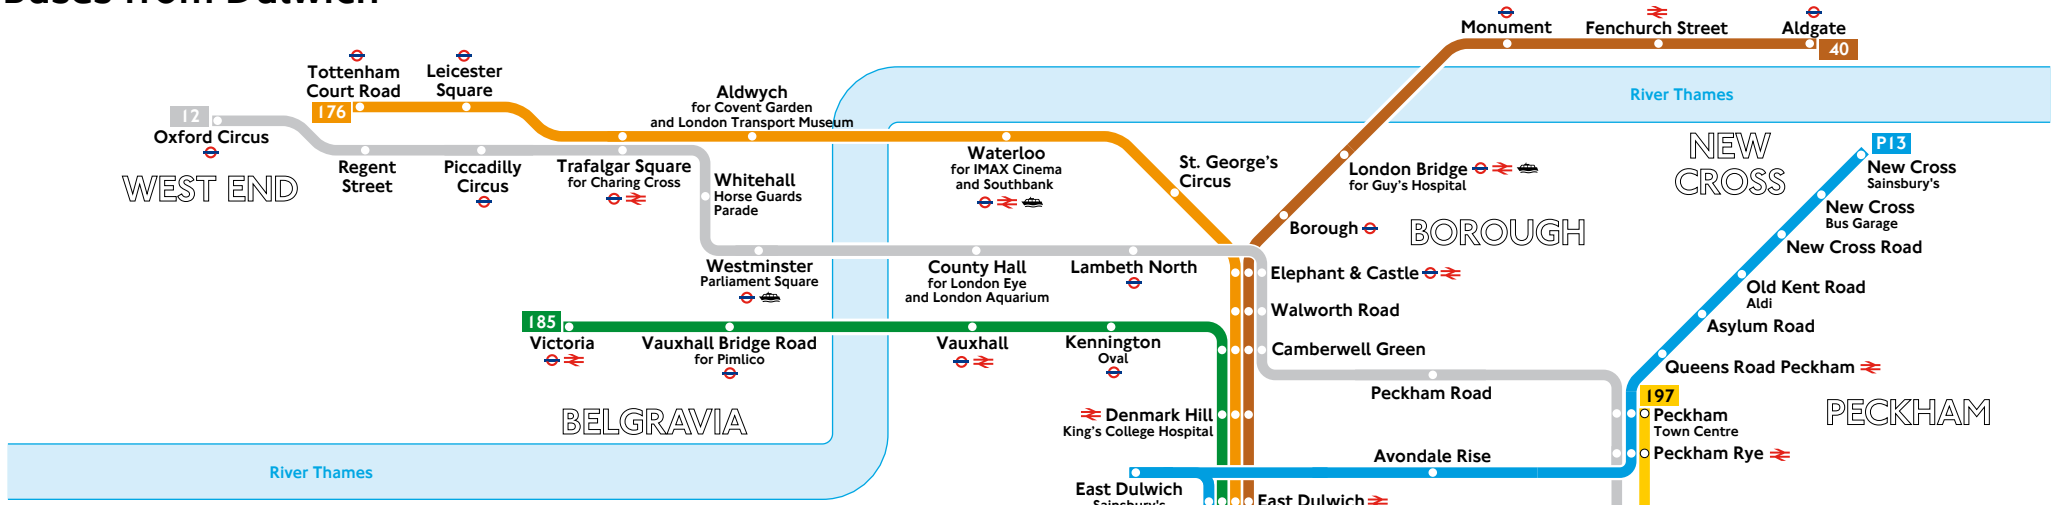

Buses from Dulwich

Route finder

Day buses including 24-hour routes

Bus route	Towards	Bus stops
12	Oxford Circus	DB DC
40	Aldgate	DA DM DN DP DC
176	Penge	DE DF DH DU DV DW
	Tottenham Court Road	DJ DK DL DM DN DP DC
185	Lewisham	DB DE DF DH DU DV DW
	Victoria	DJ DK DL DM DN DP DC
197	Croydon	DD DE DF DH
	Peckham	DB DC DJ DK DL
P13	New Cross	DC DT
	Streatham	DS

© Transport for London TFL 14665.12.08 (T)
Information correct from December 2008