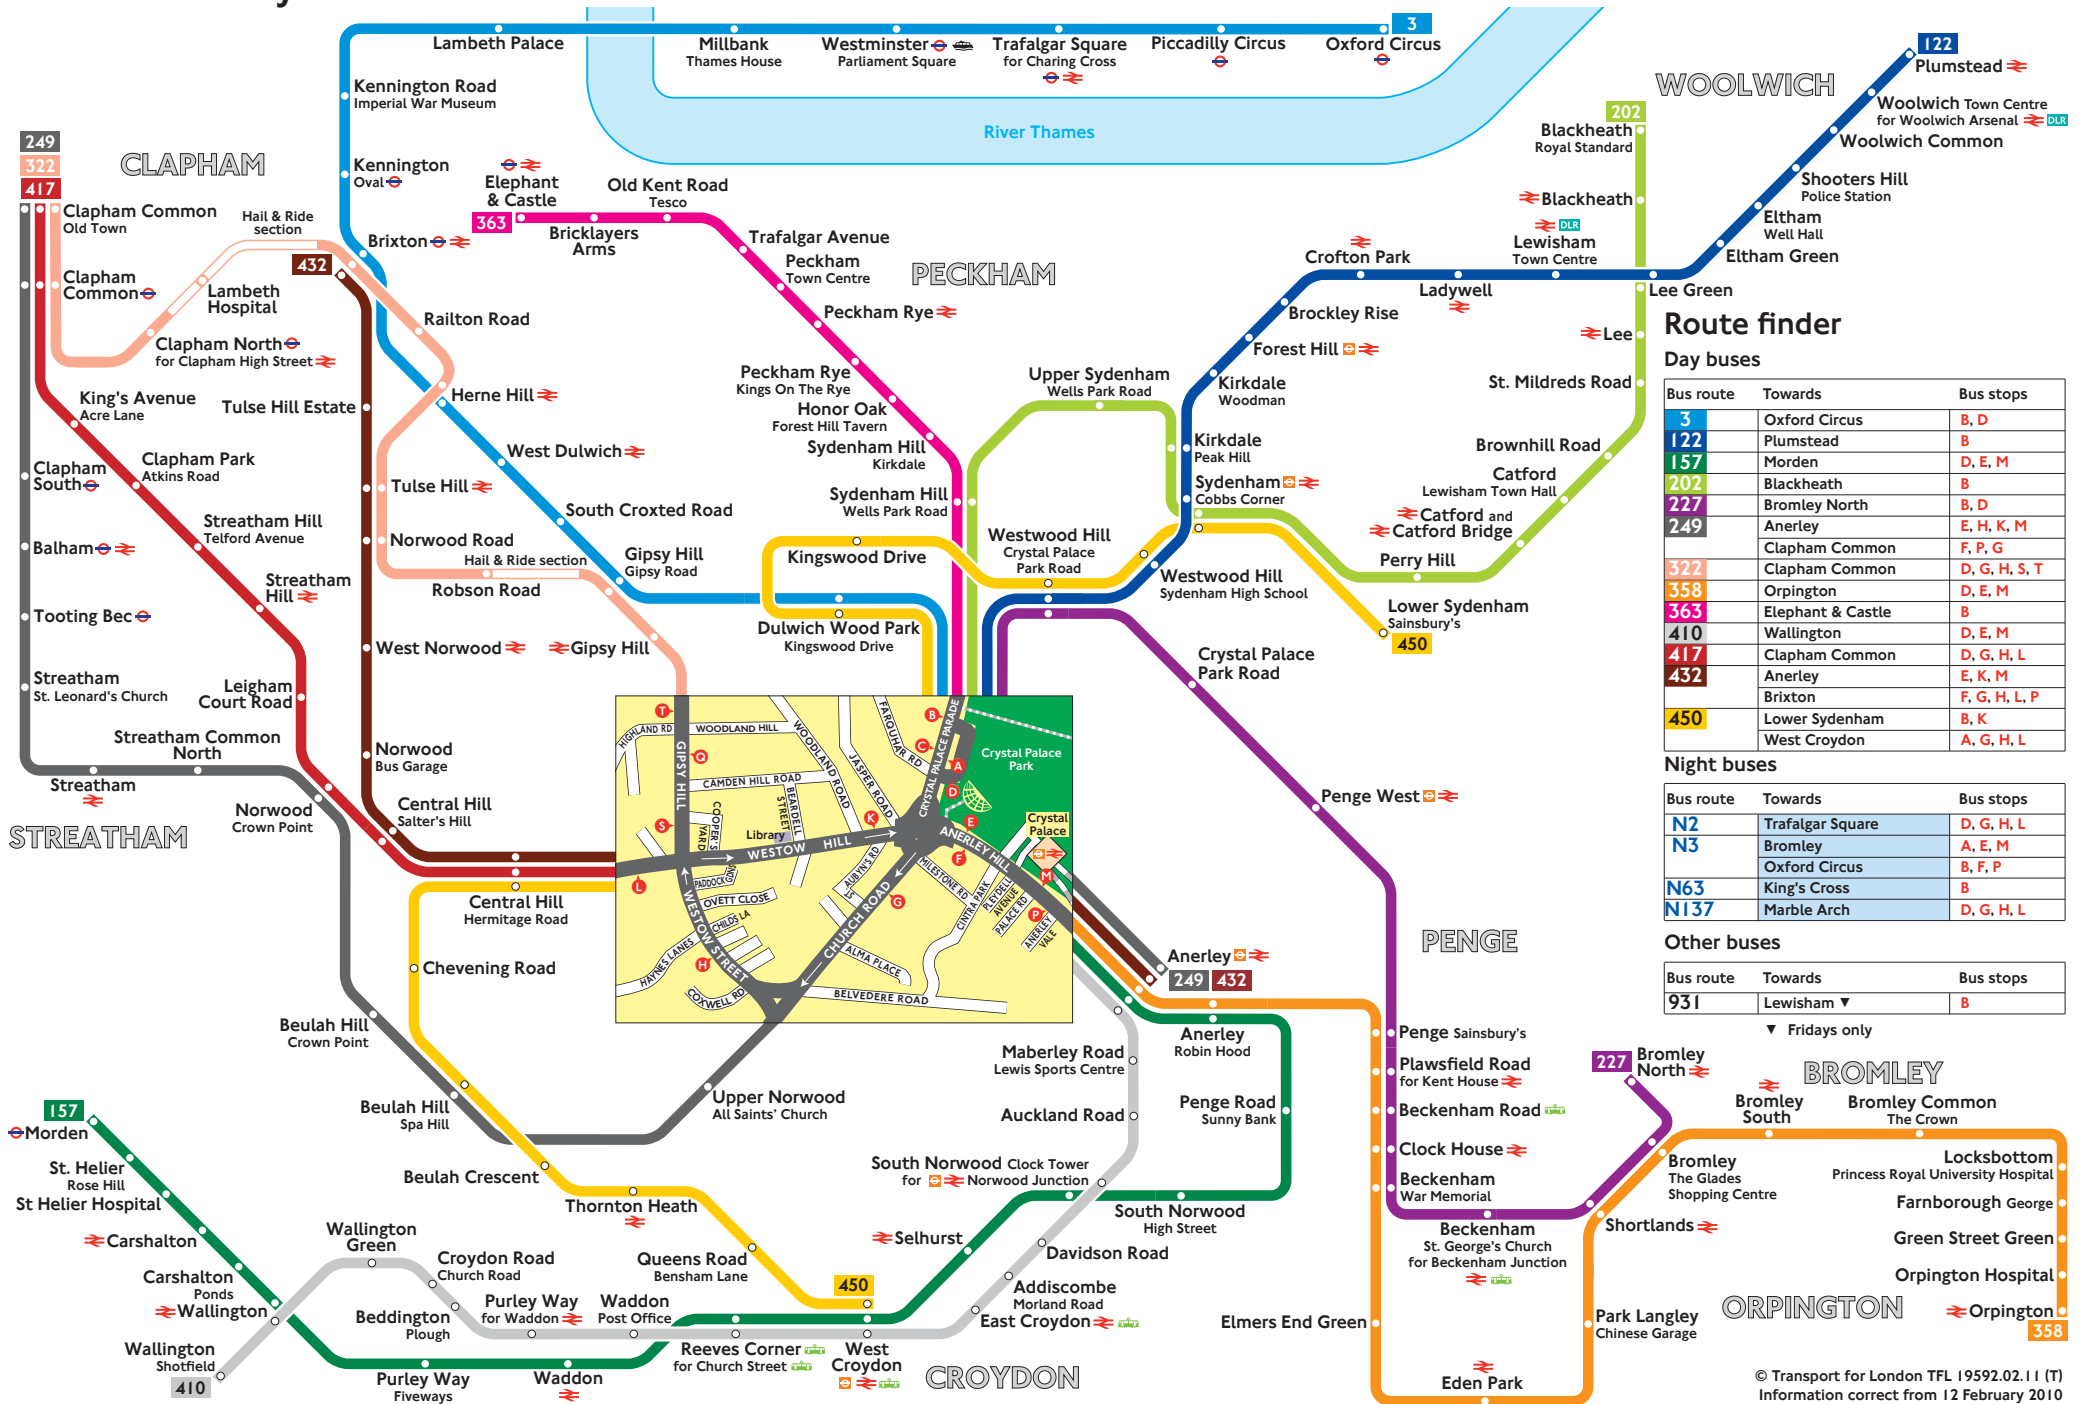

## Route finder

### Day buses

Bus route	Towards	Bus stops
3	Oxford Circus	B, D
122	Plumstead	B
157	Morden	D, E, M
202	Blackheath	B
227	Bromley North	B, D
249	Anerley	E, H, K, M
	Clapham Common	F, P, G
322	Clapham Common	D, G, H, S, T
358	Orpington	D, E, M
363	Elephant & Castle	B
410	Wallington	D, E, M
417	Clapham Common	D, G, H, L
432	Anerley	E, K, M
	Brixton	F, G, H, L, P
450	Lower Sydenham	B, K
	West Croydon	A, G, H, L

### Night buses

Bus route	Towards	Bus stops
N2	Trafalgar Square	D, G, H, L
N3	Bromley	A, E, M
	Oxford Circus	B, F, P
N63	King's Cross	B
N137	Marble Arch	D, G, H, L

### Other buses

Bus route	Towards	Bus stops
931	Lewisham ▼	B

▼ Fridays only