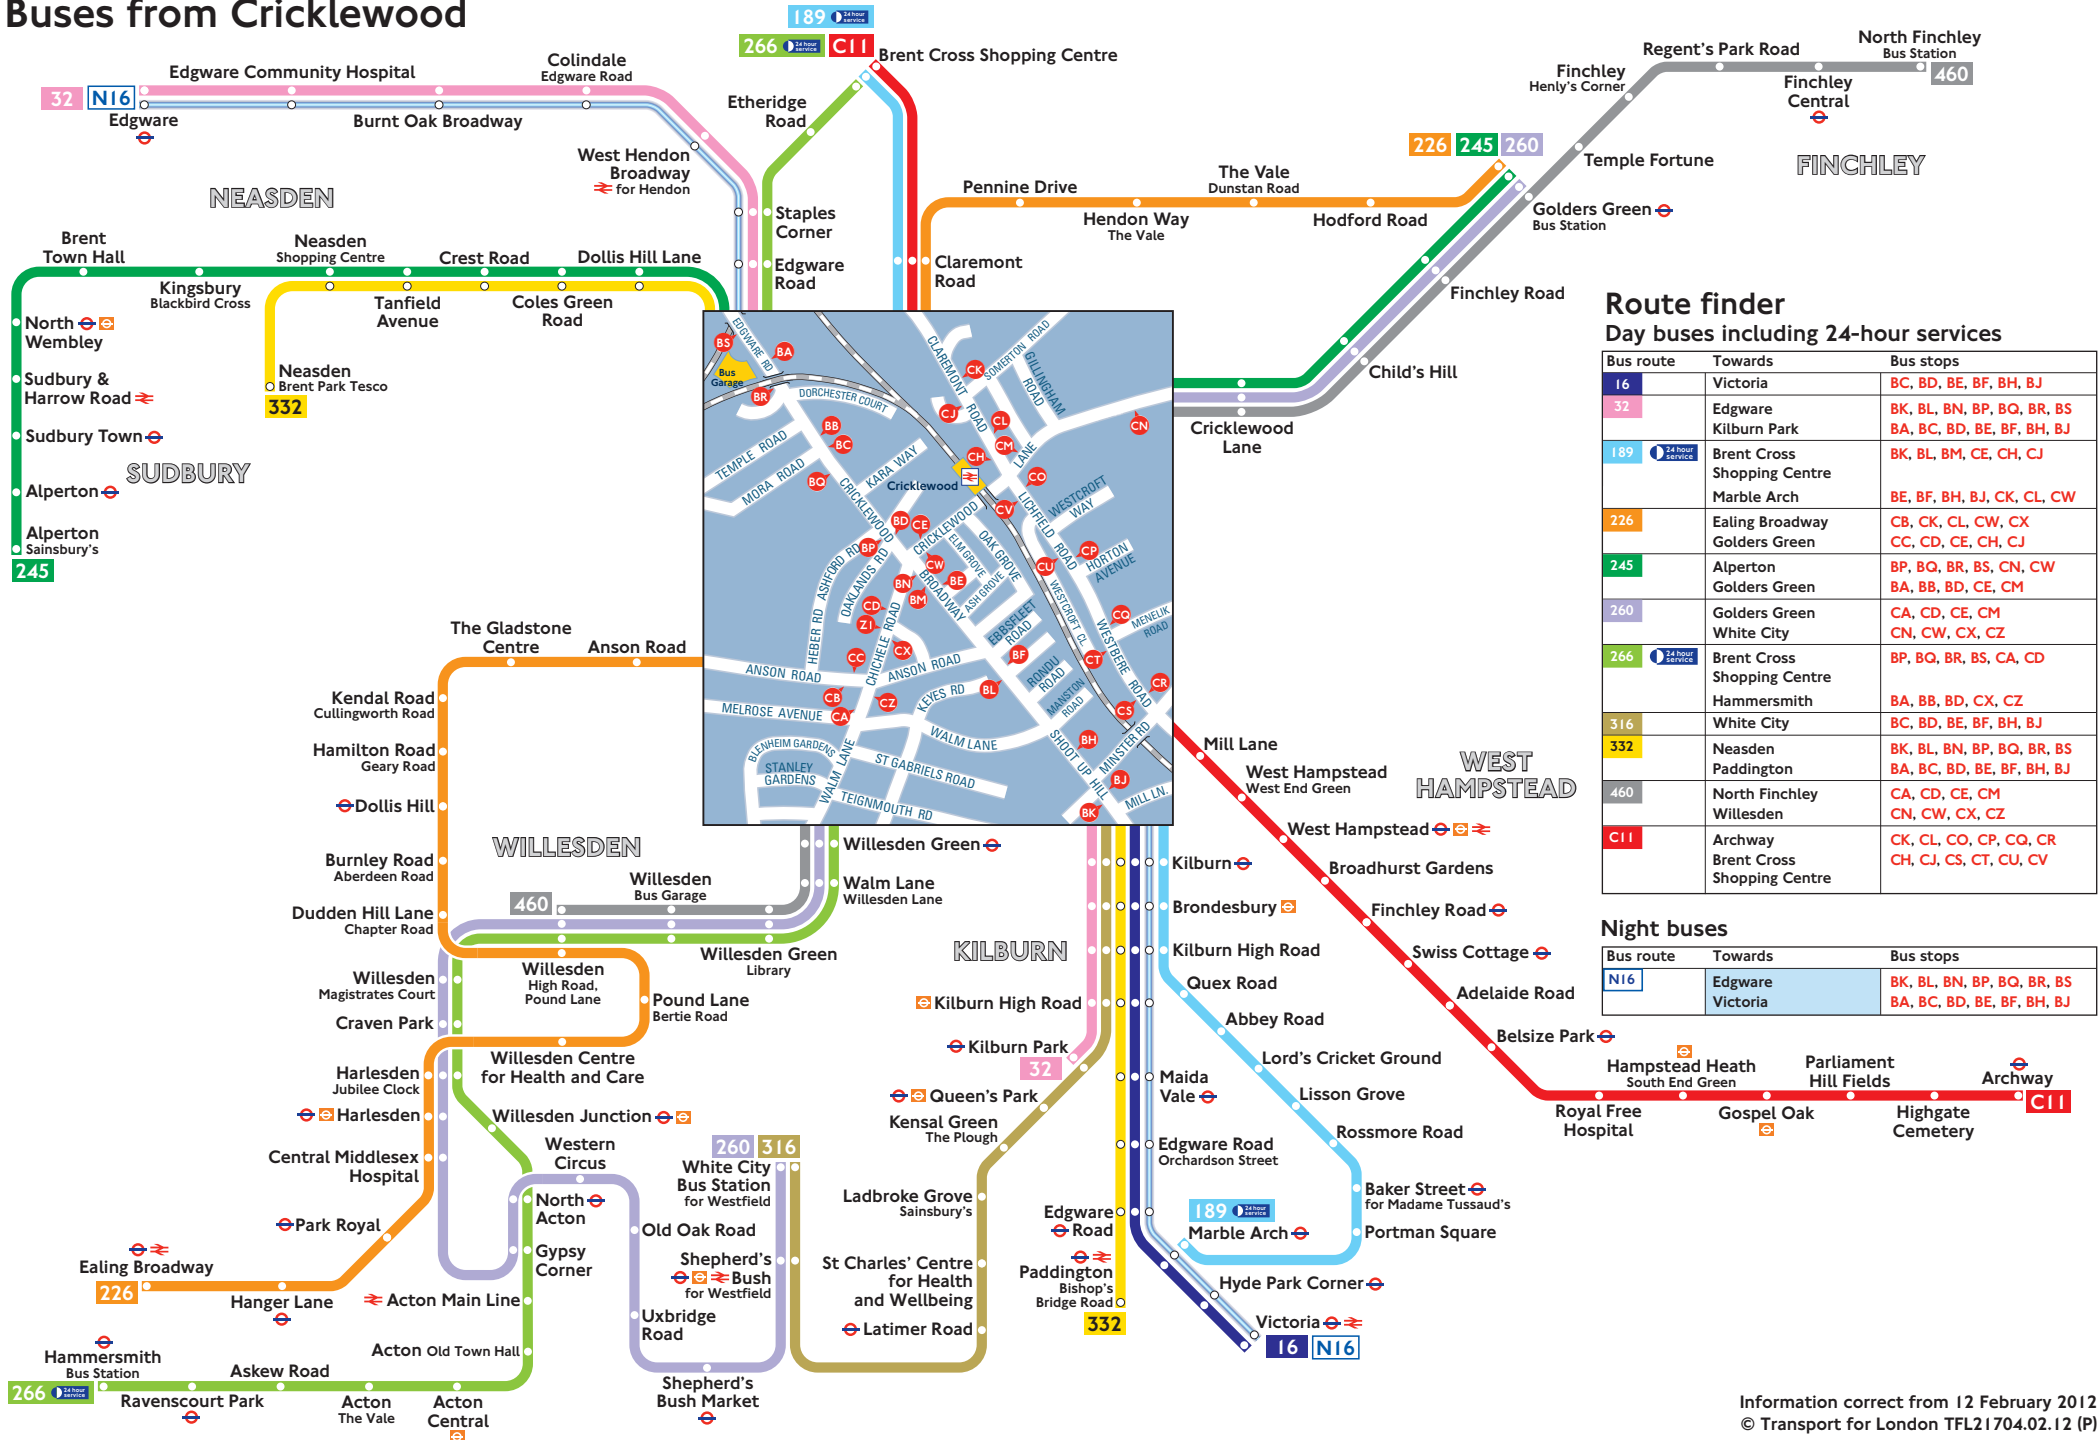

Buses from Cricklewood

Route finder Day buses including 24-hour services

Bus route	Towards	Bus stops
16	Victoria	BC, BD, BE, BF, BH, BJ
32	Edgware Kilburn Park	BK, BL, BN, BP, BQ, BR, BS BA, BC, BD, BE, BF, BH, BJ
189 (24-hour service)	Brent Cross Shopping Centre Marble Arch	BK, BL, BM, CE, CH, CJ
226	Ealing Broadway Golders Green	BE, BF, BH, BJ, CK, CL, CW CC, CD, CE, CH, CJ
245	Alperton Golders Green	BP, BQ, BR, BS, CN, CW BA, BB, BD, CE, CM
260	Golders Green White City	CA, CD, CE, CM CN, CW, CX, CZ
266 (24-hour service)	Brent Cross Shopping Centre Hammersmith	BP, BQ, BR, BS, CA, CD BA, BB, BD, CX, CZ
316	White City	BC, BD, BE, BF, BH, BJ
332	Neasden Paddington	BK, BL, BN, BP, BQ, BR, BS BA, BC, BD, BE, BF, BH, BJ
460	North Finchley Willesden	CA, CD, CE, CM CN, CW, CX, CZ
C11	Archway Brent Cross Shopping Centre	CK, CL, CO, CP, CQ, CR CH, CJ, CS, CT, CU, CV

Night buses

Bus route	Towards	Bus stops
NI6	Edgware Victoria	BK, BL, BN, BP, BQ, BR, BS BA, BC, BD, BE, BF, BH, BJ