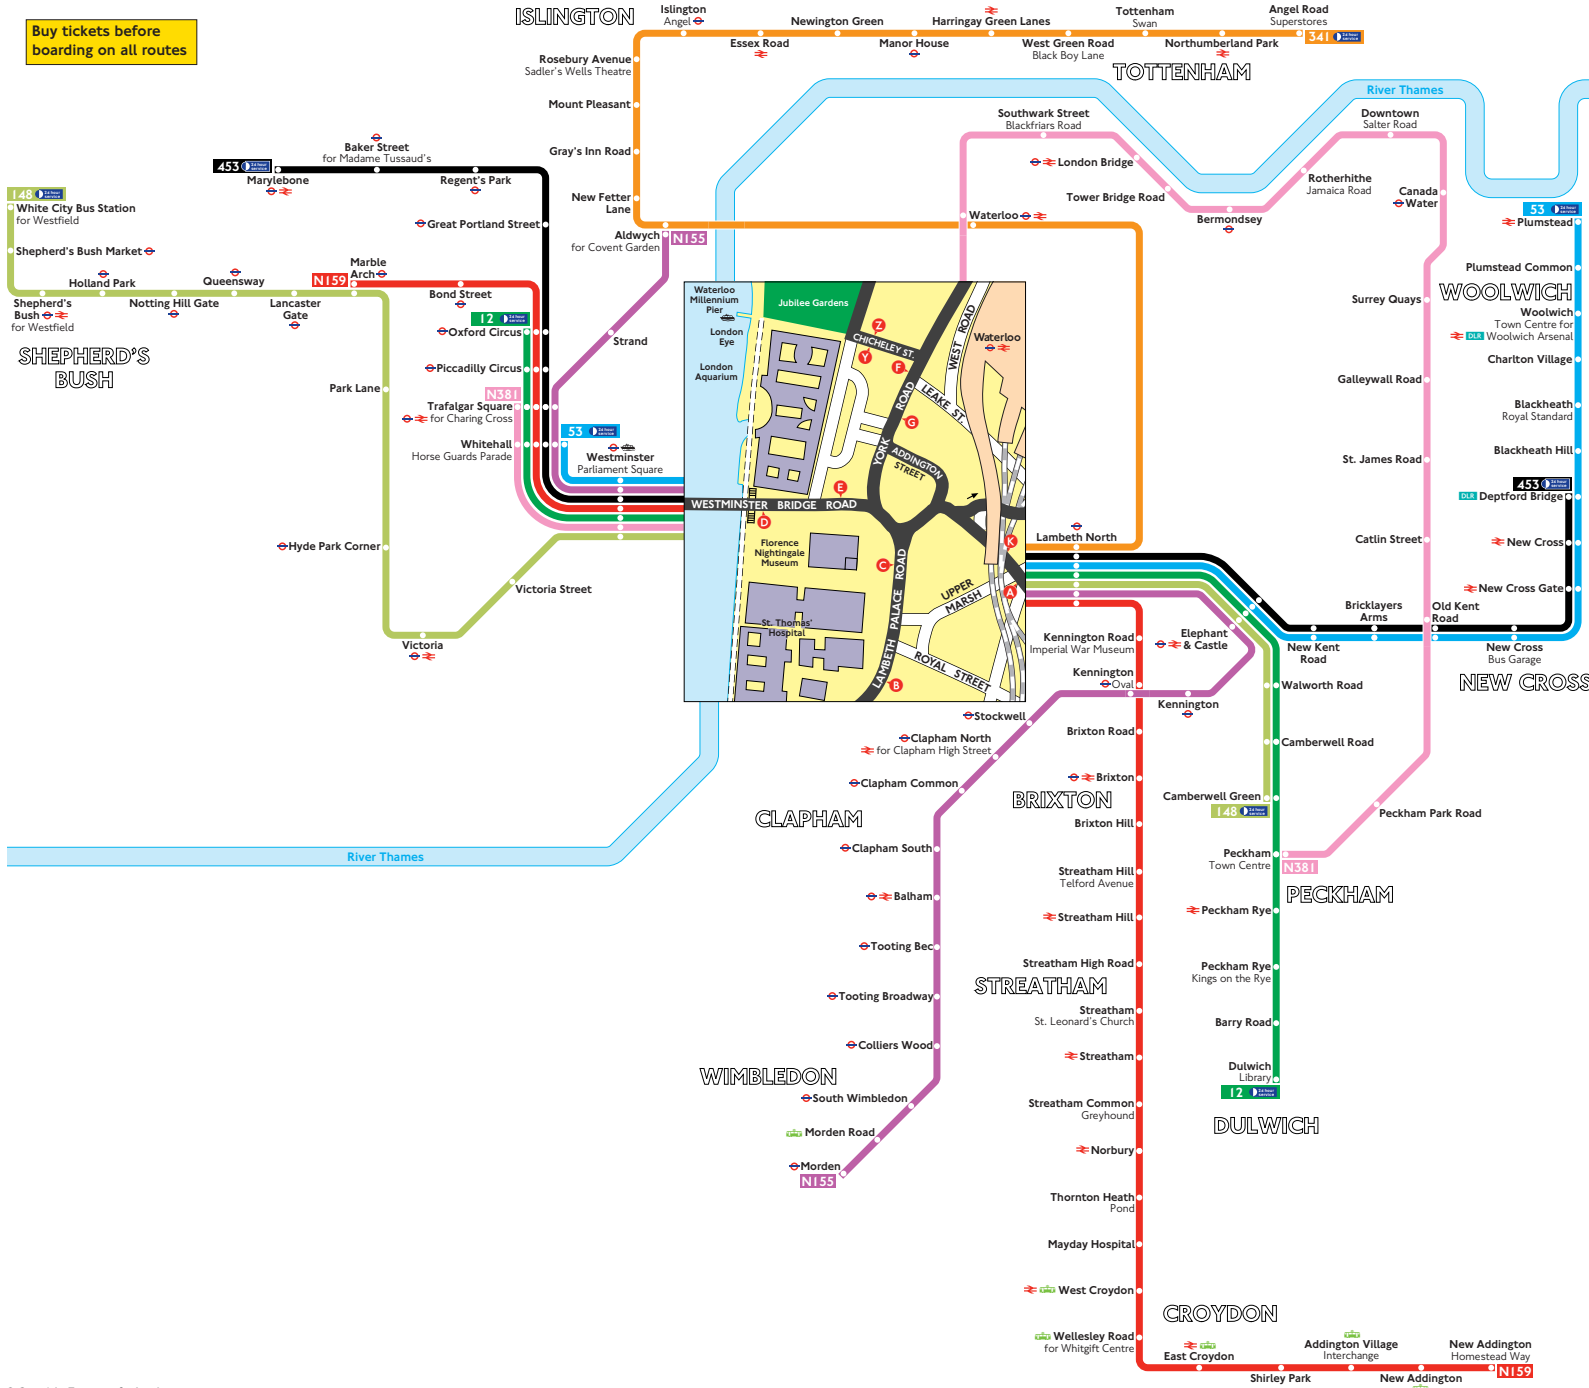

Night buses from County Hall

Buy tickets before boarding on all routes

Key

- Connections with Underground
 - Connections with National Rail
 - Connections with Docklands Light Railway
 - Connections with river boats
 - Connections with Tramlink
- Red discs show the bus stop you need for your chosen bus service. The disc appears on the top of the bus stop in the street (see map of town centre in centre of diagram).

Route finder Night buses including 24-hour routes

Bus route	Towards	Bus stops
12	Dulwich	E K
	Oxford Circus	A D
53	Plumstead	E K
	Whitehall	A D
148	Camberwell Green	E K
	White City	A D
341	Angel Road	K
453	Deptford Bridge	E K
	Marylebone	A D
N155	Aldwych	A D
	Morden	E K
N159	Marble Arch	A D
	New Addington	E K
N381	Peckham	E F
	Trafalgar Square	D G