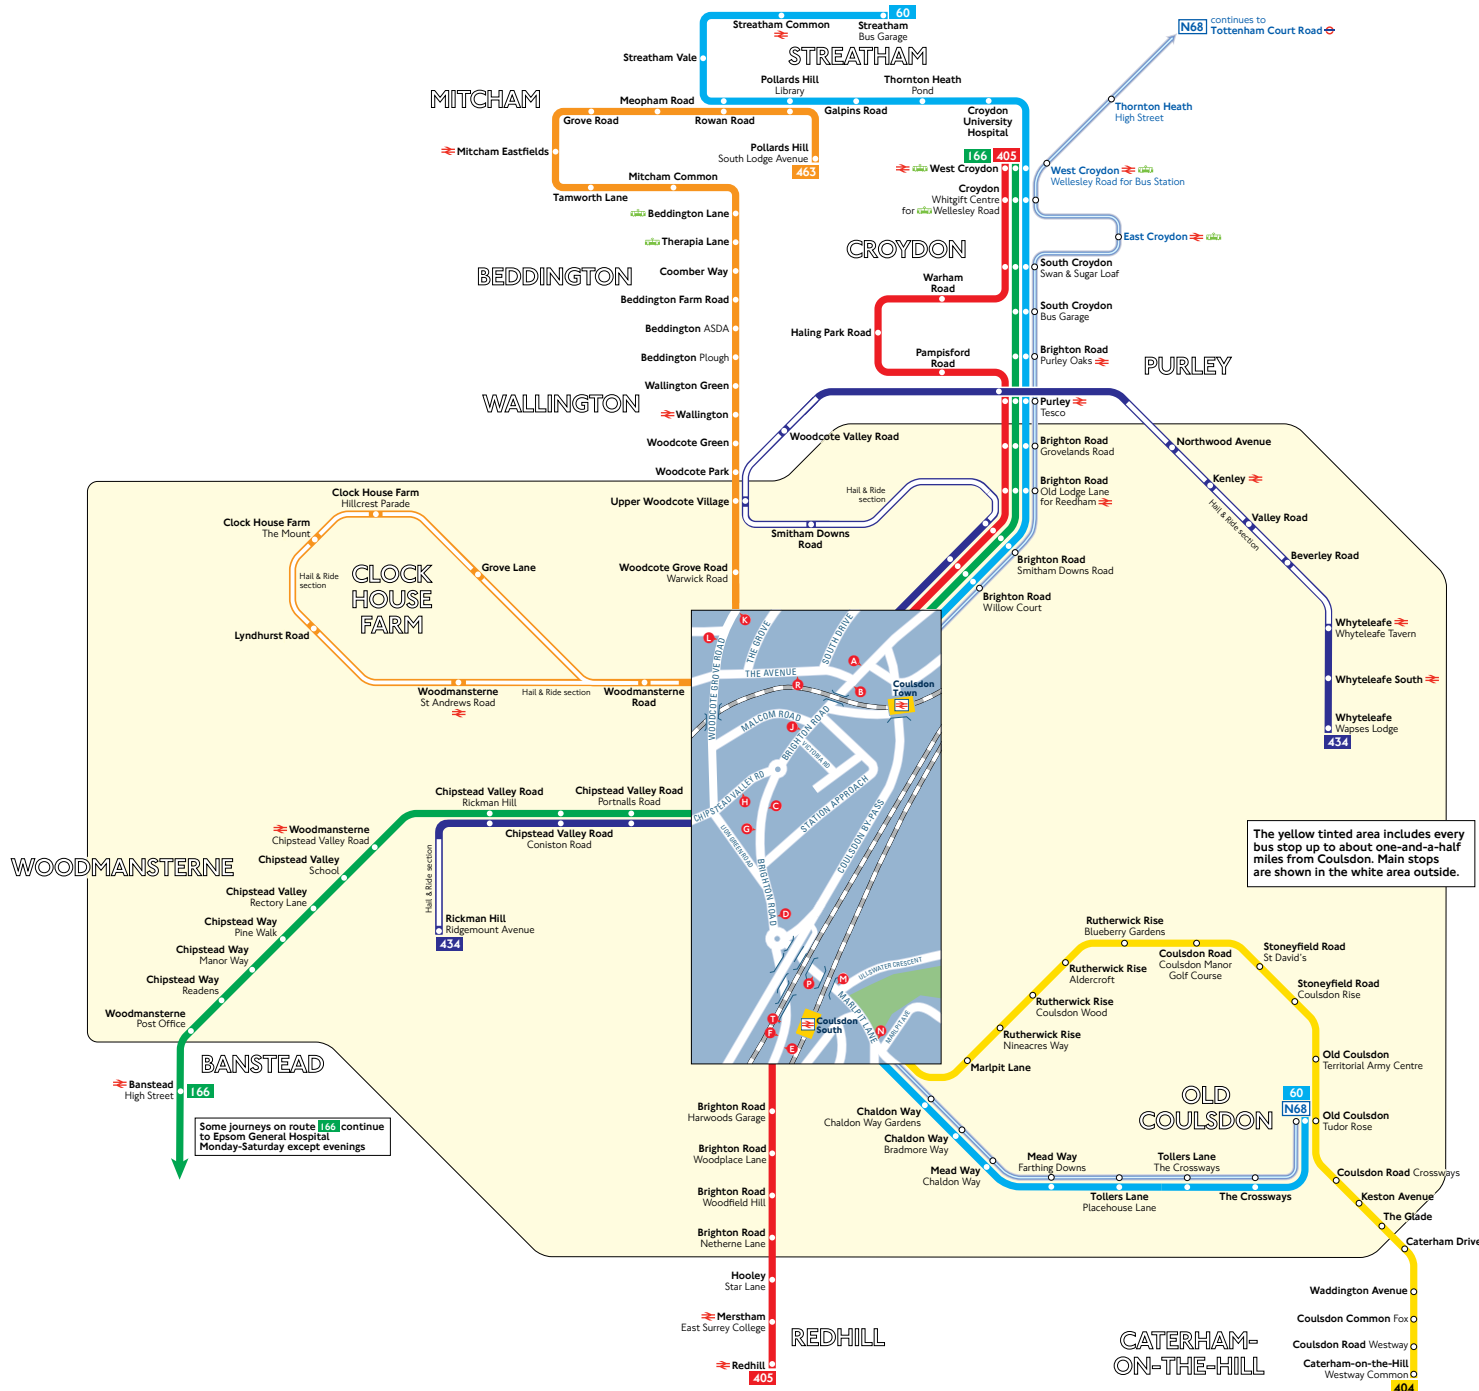

Buses from Coulsdon

Route finder

Day buses

Bus route	Towards	Bus stops
60	Old Coulsdon	B C D M N
	Streatham	A G J P
166	Banstead	B H
	Epsom +	B H
	West Croydon	A J
404	Caterham-on-the-Hill +	B C D G H M N
405	Redhill	B C D E
	West Croydon	A G J F
434	Rickman Hill +	B H
	Whyteleafe South +	A J
463	Pollards Hill	G J L R T

Night buses

Bus route	Towards	Bus stops
N68	Old Coulsdon	B C D M N
	Tottenham Court Road	A G J P

+ Mondays to Saturdays except evenings