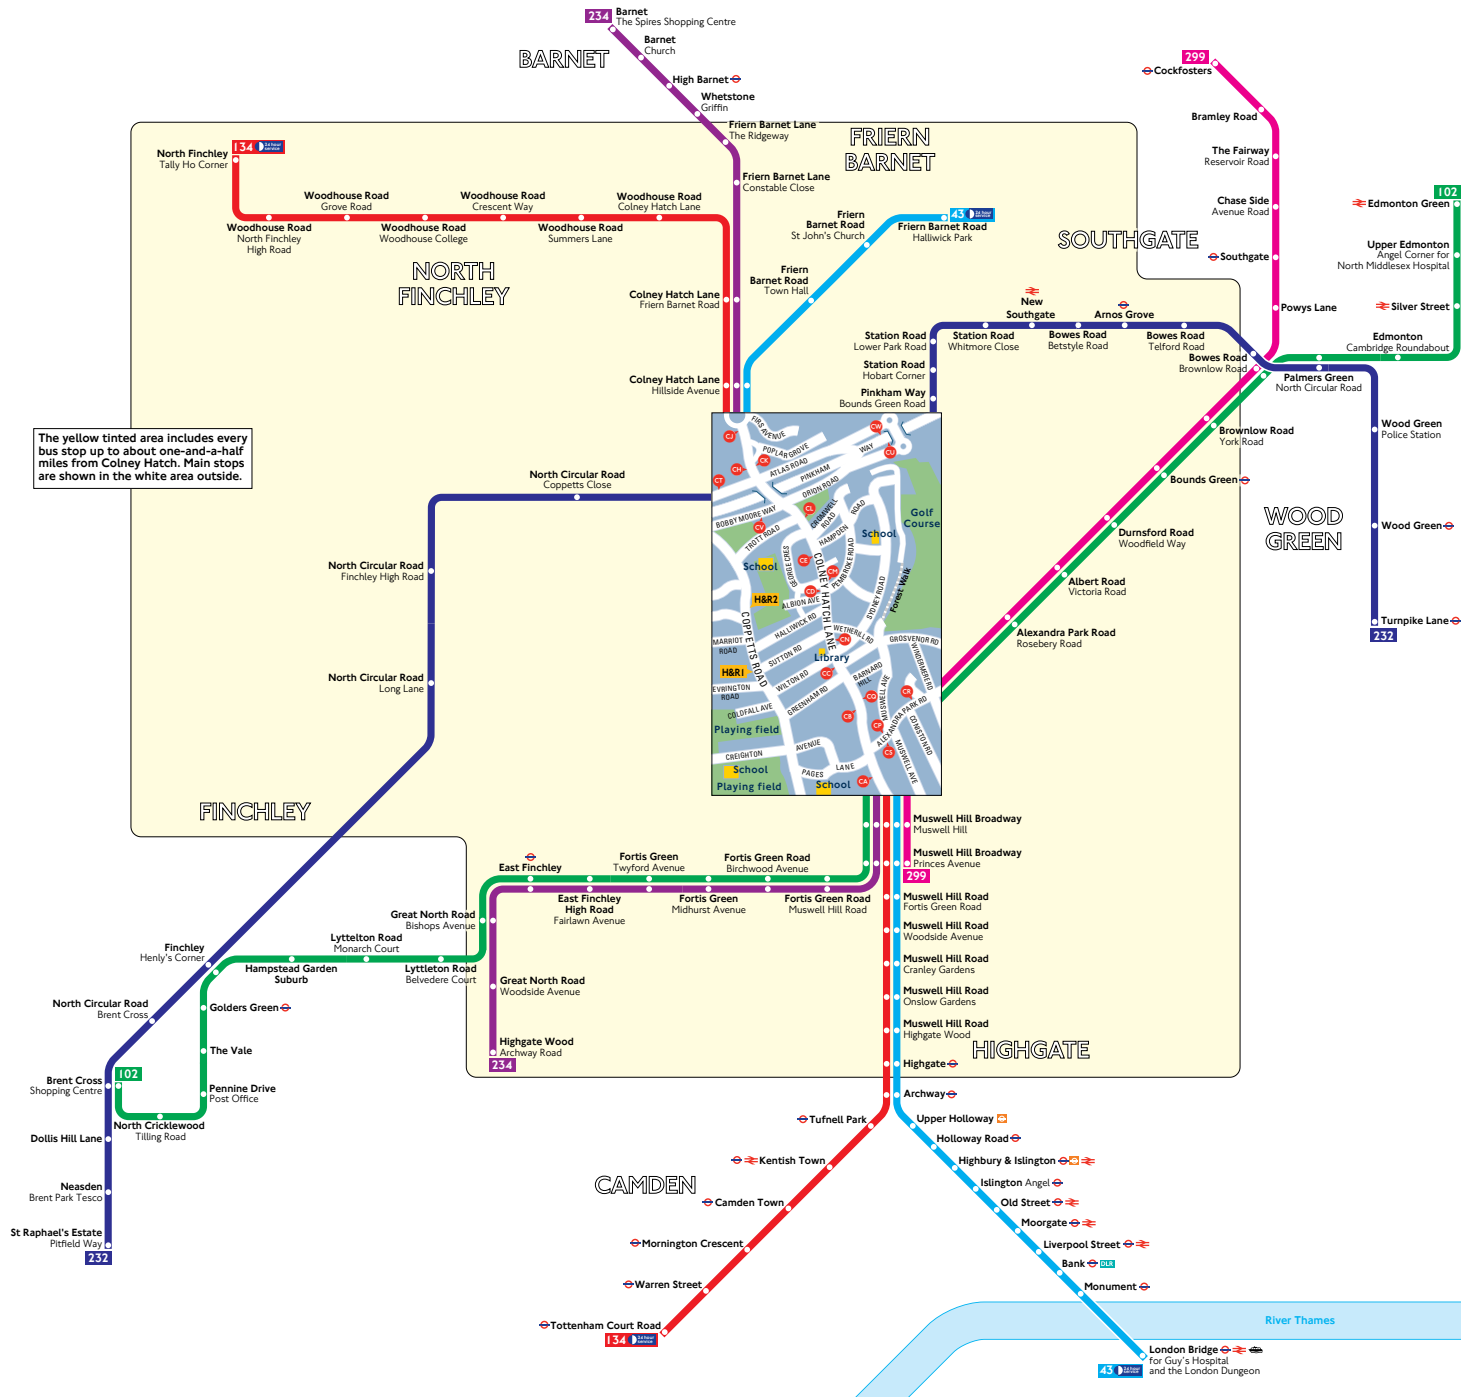

Buses from Colney Hatch

Route finder

Day buses including 24-hour services

Bus route	Towards	Bus stops
43	Friern Barnet	CA CB CC CD CE CH CJ
	London Bridge	CK CL CM CN CO
102	Brent Cross	CS
	Edmonton Green	CA CF CR
134	Tottenham Court Road	CA CB CC CD CE CH CJ
	North Finchley	CK CL CM CN CO
232	St. Raphael's Estate	CU CV
	Turnpike Lane	CT CW
234	Barnet	CA CH CJ H&R1
	Highgate Wood	CK H&R2
299	Cockfosters	CA CF CR
	Muswell Hill Broadway	CS

Hail & Ride

Route 234 operates as Hail and Ride on the sections of roads marked **H&R1** and **H&R2** on the map. Buses stop at any safe point along the road. There are no bus stops at these locations, but please indicate clearly to the driver when you wish to board or alight.