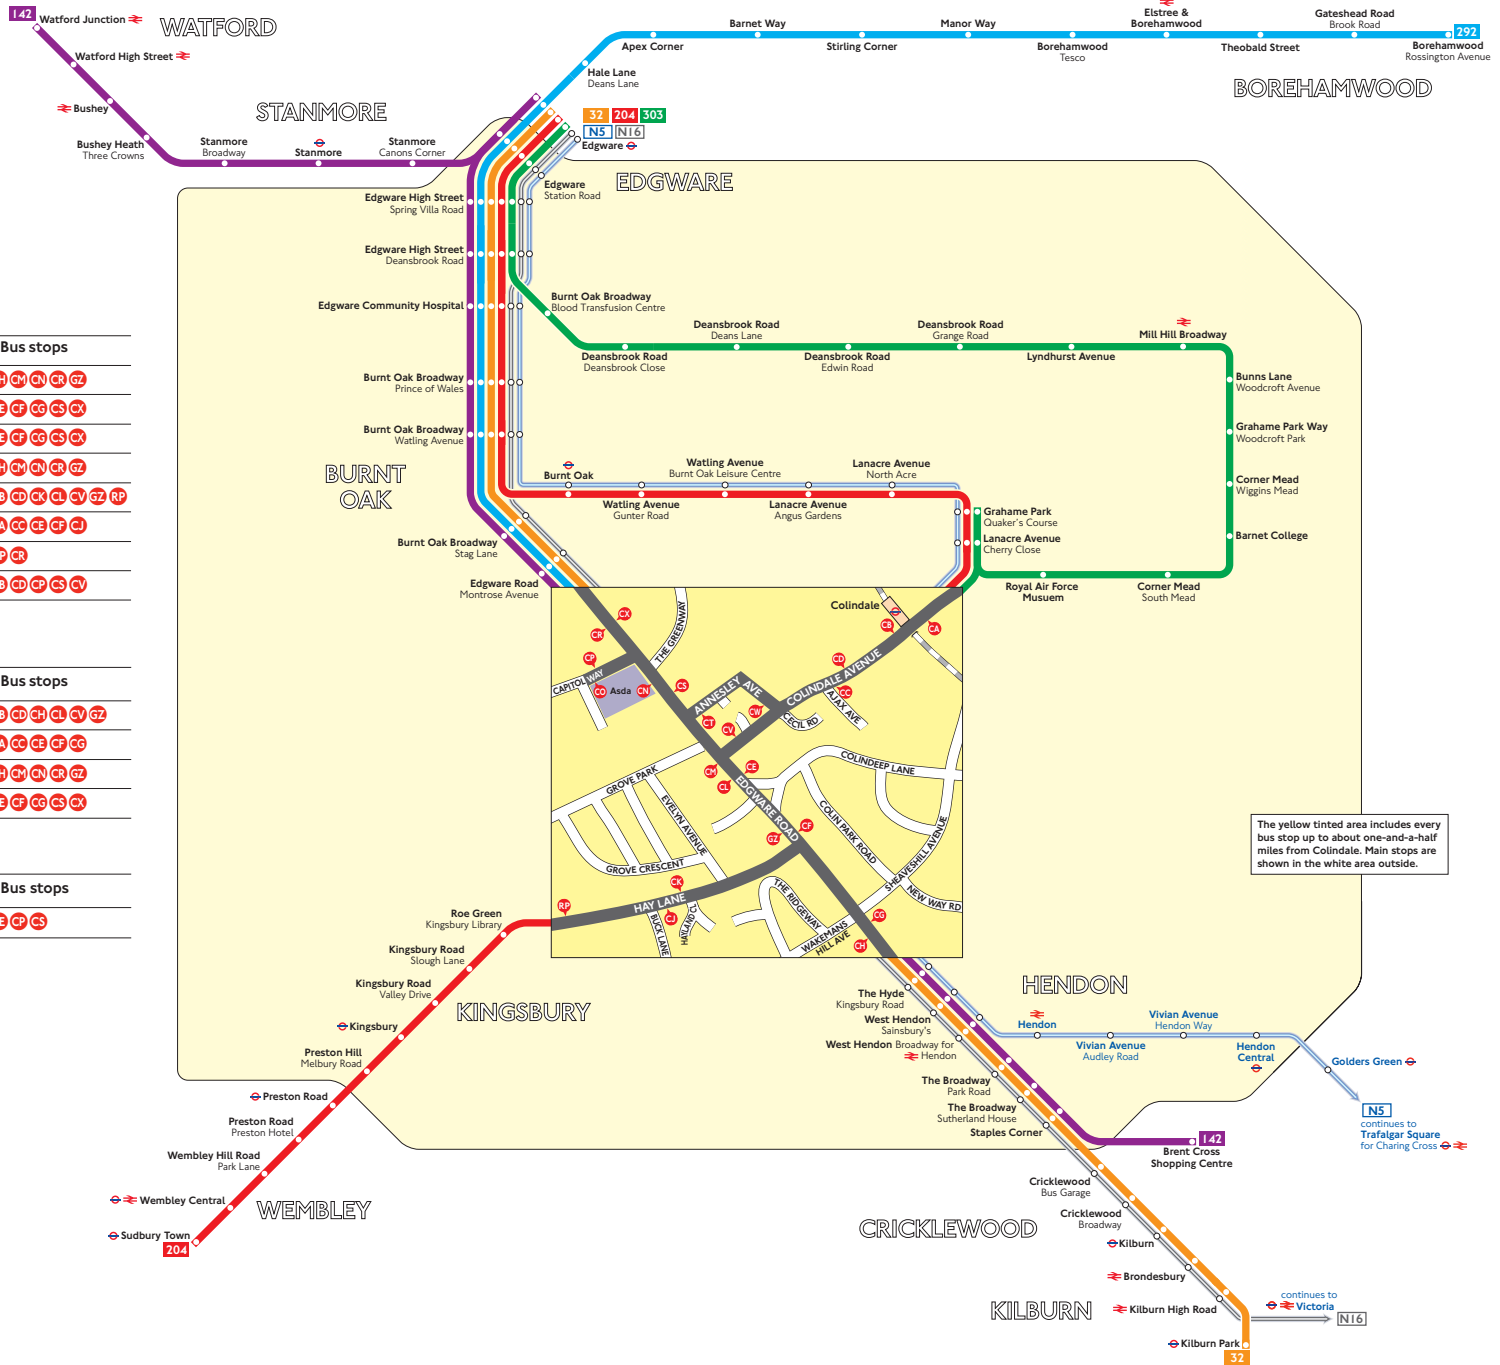

Buses from Colindale

Route finder

Day buses

Bus route	Towards	Bus stops
32	Edgware	CH CM CN CR CZ
	Kilburn Park	CE CF CG CS CX
142	Brent Cross Shopping Centre	CE CF CG CS CX
	Watford	CH CM CN CR CZ
204	Edgware	CB CD CE CF CZ RP
	Sudbury	CA CC CE CF CJ
292	Borehamwood	CP CR
303	Edgware	CB CD CE CF CZ RP

Night buses

Bus route	Towards	Bus stops
N5	Edgware	CB CD CE CF CZ RP
	Trafalgar Square	CA CC CE CF CJ
N16	Edgware	CH CM CN CR CZ
	Victoria	CE CF CG CS CX

Other buses

Bus route	Towards	Bus stops
972	Neasden ▼	CE CF CS