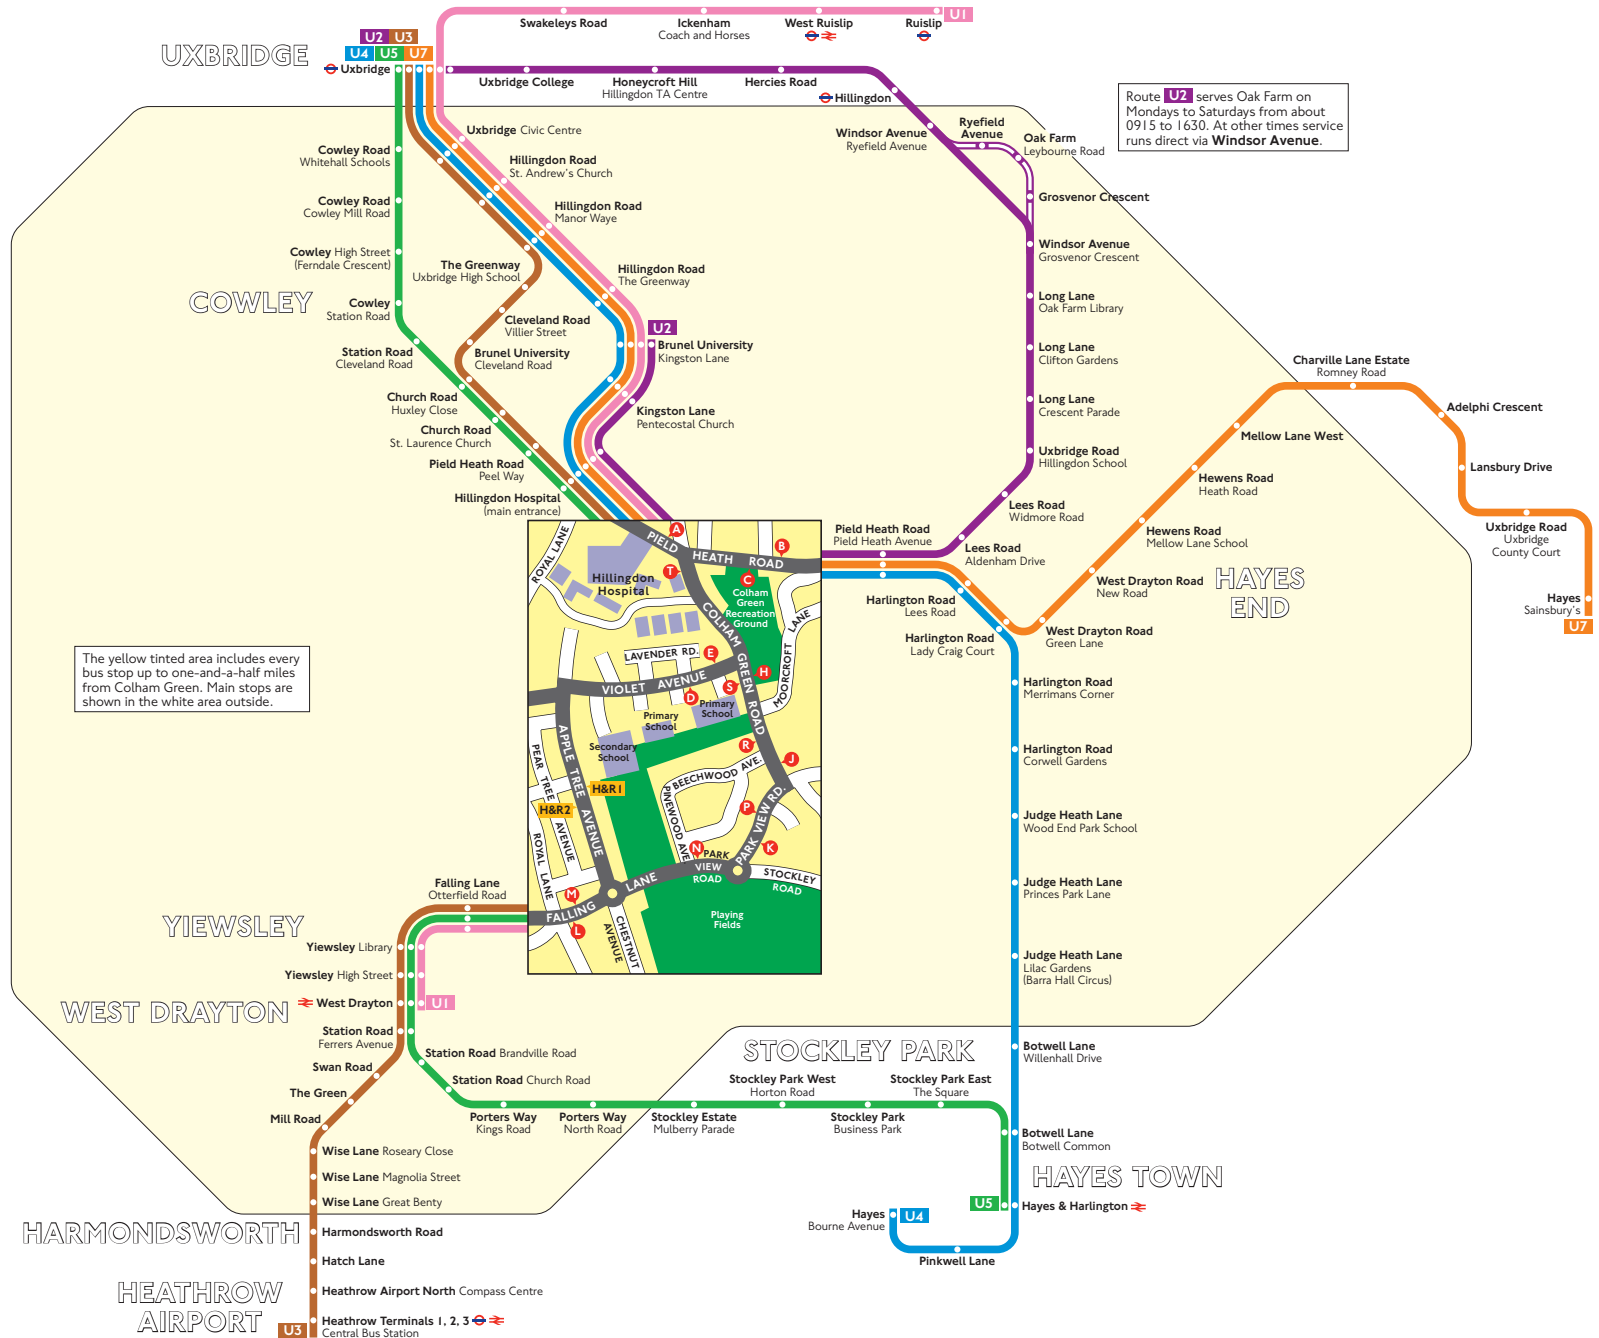

Buses from Colham Green

Key

-  Connections with Underground
-  Connections with National Rail
-  Mondays to Saturdays daytime only

 Red discs show the bus stop you need for your chosen bus service. The disc **A** appears on the top of the bus stop in the street (see map of town centre in centre of diagram).

H&R Routes U1 and U3 operate as hail and ride on the sections of roads marked **H&R** on the map. Buses stop at any safe point along the road. Please indicate clearly to the driver when you wish to board or alight.

Route finder

Day buses

Bus route	Towards	Bus stops
U1	Ruislip	E M T H&R2
	West Drayton	A D L H&R1
U2	Brunel University	C
	Uxbridge	A B
U3	Heathrow Airport	A D L H&R1
	Uxbridge	E M T H&R2
U4	Hayes	A B
	Uxbridge	C
U5	Hayes & Harlington	A H J K L
	Uxbridge	M N P R S T
U7	Hayes Sainsbury's	A B
	Uxbridge	C

Route **U2** serves Oak Farm on Mondays to Saturdays from about 0915 to 1630. At other times service runs direct via **Windsor Avenue**.