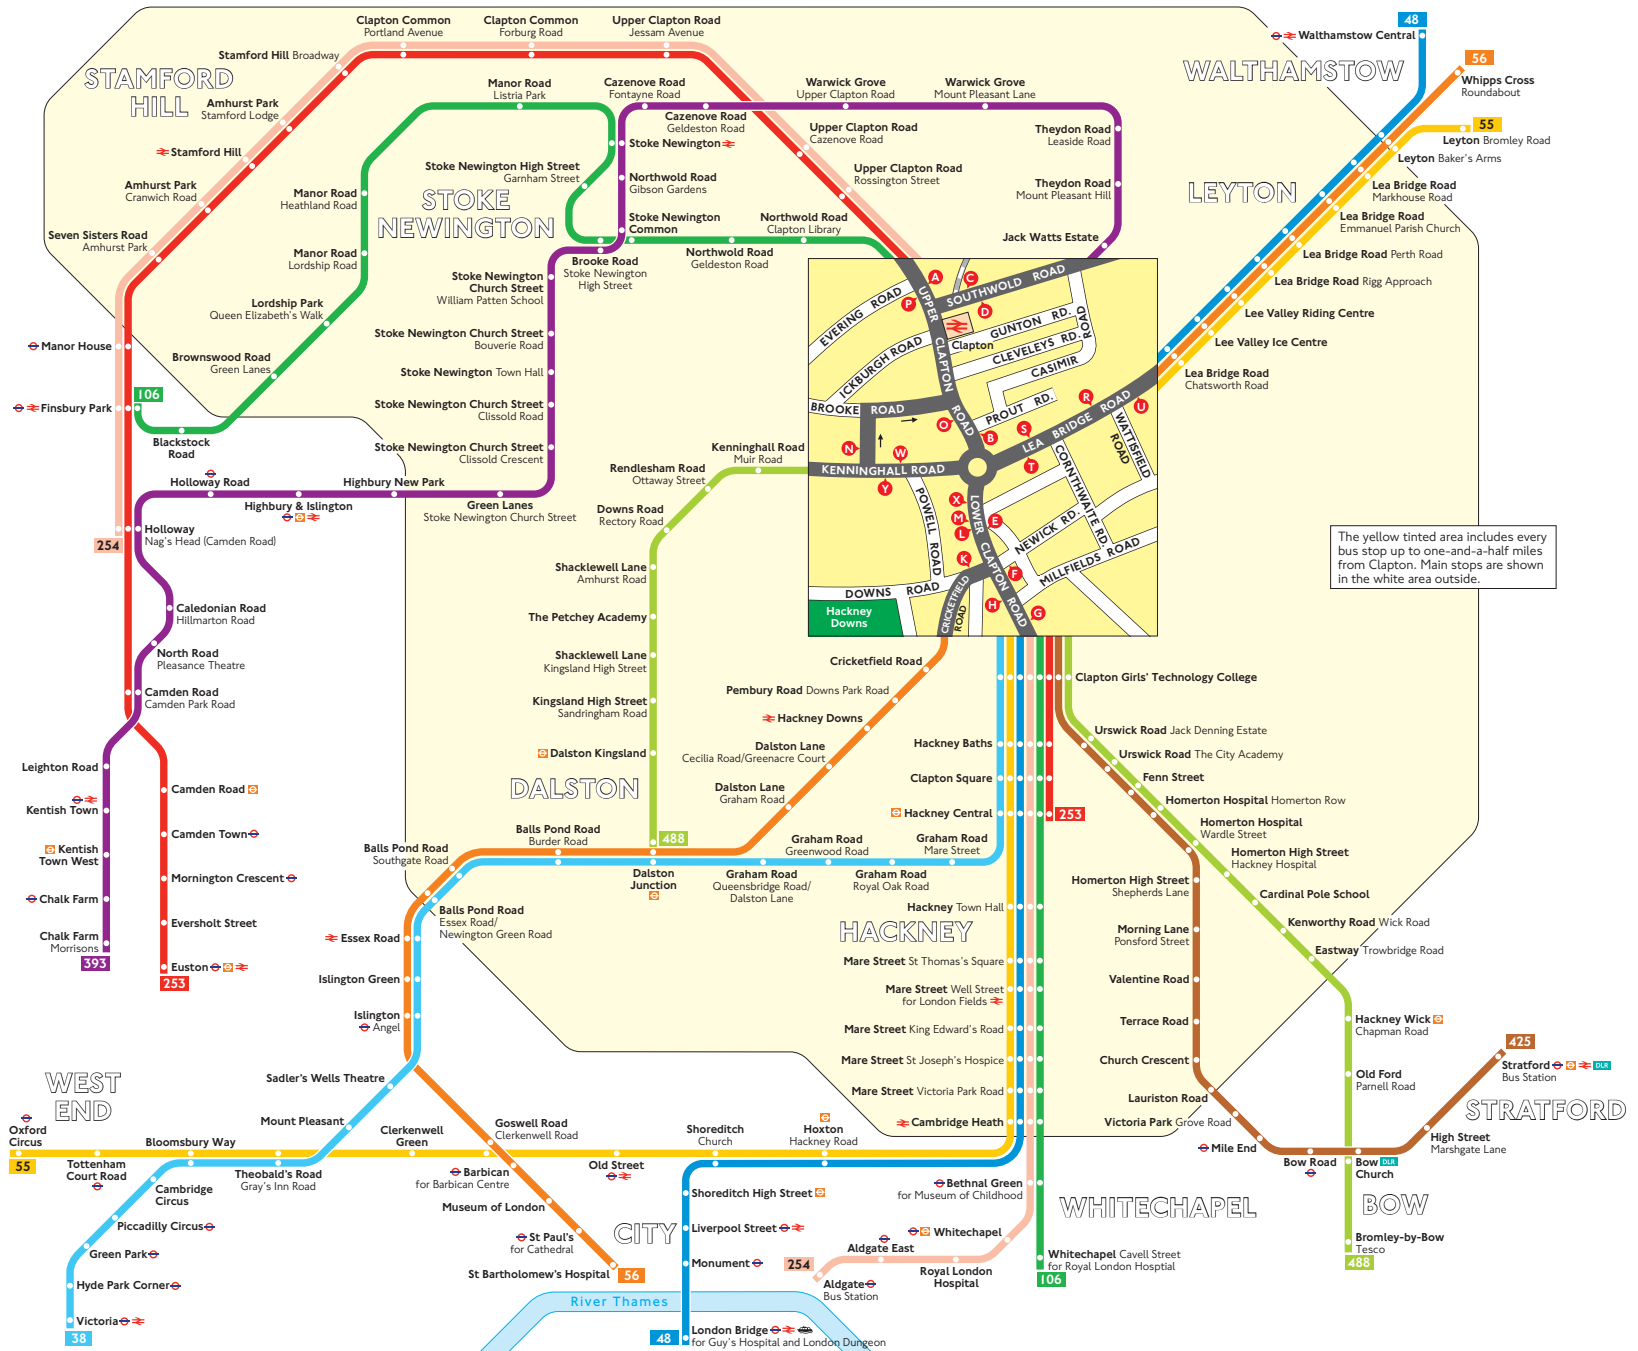

Buses from Clapton

Key

- Connections with London Underground
- Connections with London Overground
- Connections with National Rail
- Connections with Docklands Light Railway
- Connections with riverboats

Red discs show the bus stop you need for your chosen bus service. The disc appears on the top of the bus stop in the street (see map of town centre in centre of diagram).

Route finder

Day buses

Bus route	Towards	Bus stops
38	Victoria	E G
48	London Bridge	E G T U
	Walthamstow Central	H L R S
55	Leyton	H L R S
	Oxford Circus	E G T U
56	St Bartholomew's Hospital	E T U
	Whipps Cross	K L R S
106	Finsbury Park	H M O P
	Whitechapel	A B E G
253	Euston	H M O P
	Hackney Central	A B E G
254	Aldgate	A B E G
	Holloway	H M O P
393	Chalk Farm	C O X
425	Stratford	B E G N
488	Bromley-by-Bow	E G W
	Dalston Junction	H M