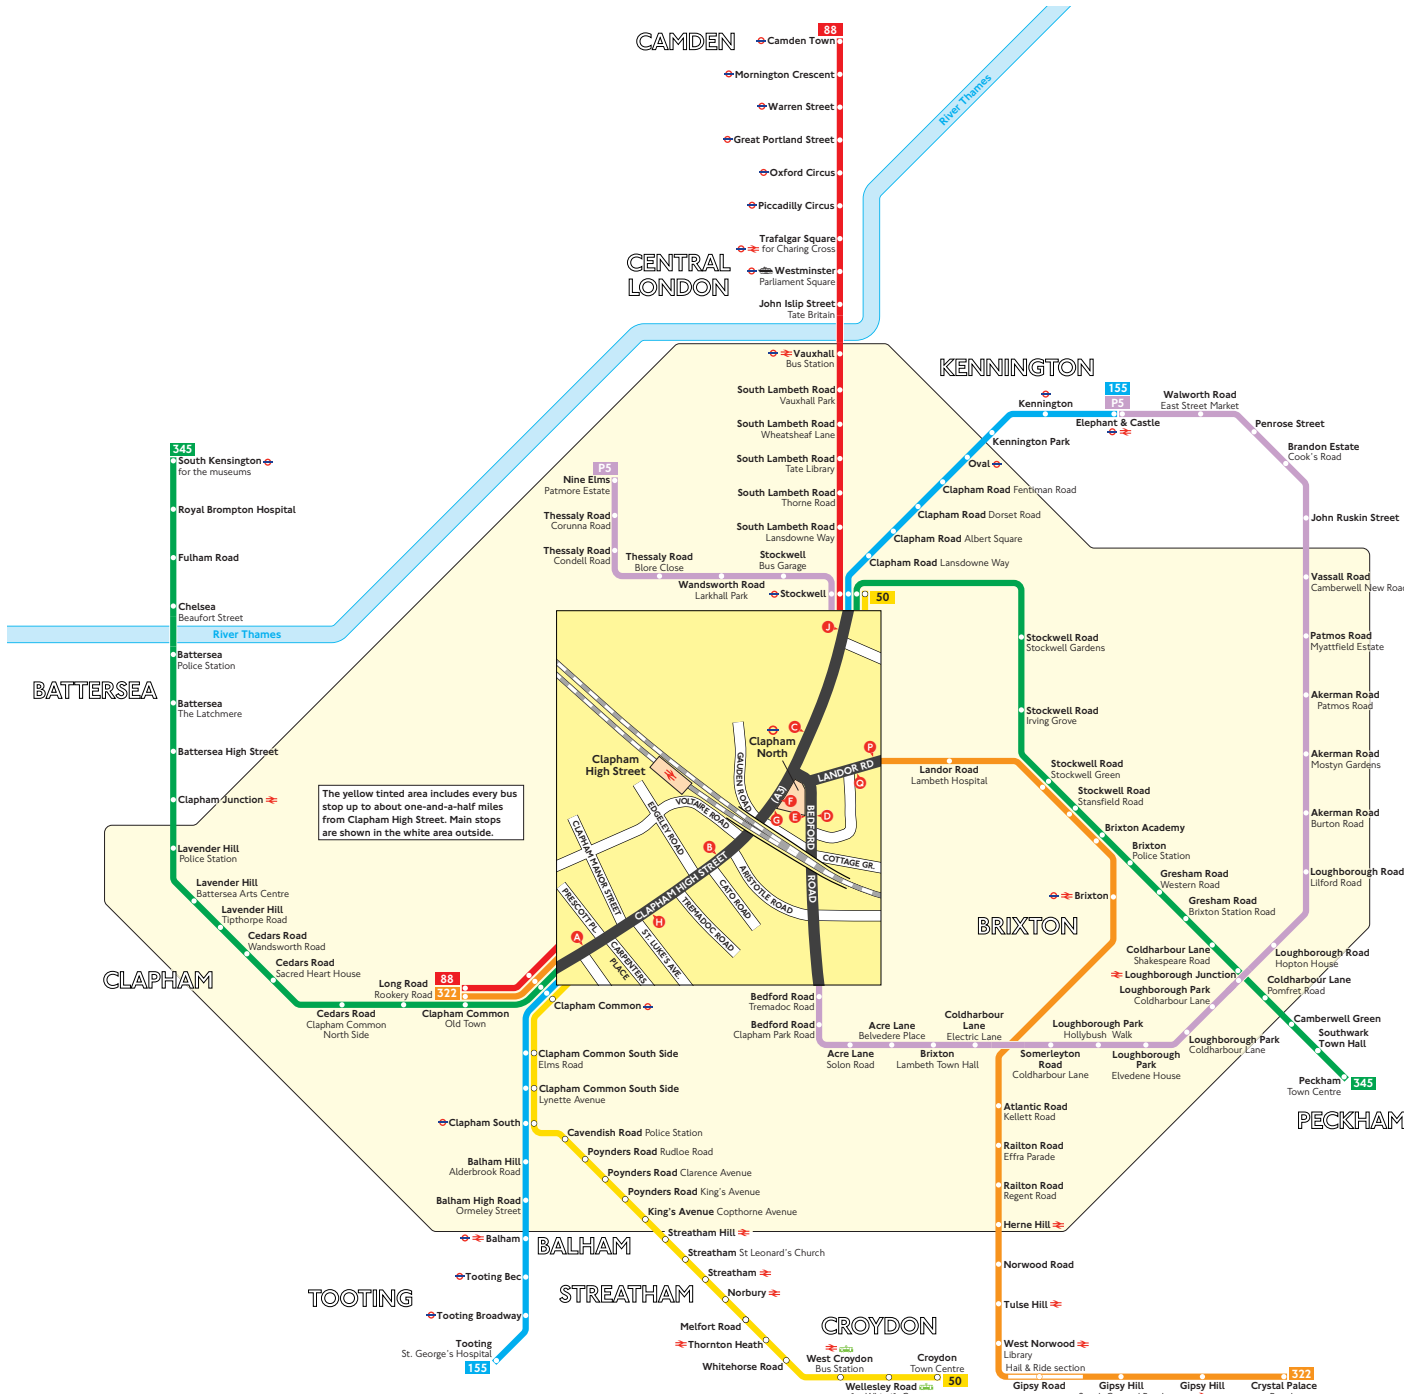

Buses from Clapham High Street

Key

- 50 Day buses in black
- N155 Night buses in blue
- Connections with Underground
- Connections with National Rail
- Connections with river boats
- Connections with Tramlink

Red discs show the bus stop you need for your chosen bus service. The disc **A** appears on the top of the bus stop in the street (see map of town centre in centre of diagram).

Route finder

Day buses including 24-hour routes

Bus route	Towards	Bus stops
50	Croydon	G H
	Stockwell	A B C J
88	Camden Town	A B C J
	Clapham Common	G H
155	Elephant & Castle	A B C J
	Tooting	G H
322	Clapham Common	G H G
	Crystal Palace	A B P
345	Peckham	A B C J
	South Kensington	F H
P5	Elephant & Castle	D
	Nine Elms	C E J

Night buses

Bus route	Towards	Bus stops
N155	Aldwych	A B C J
	Morden	G H