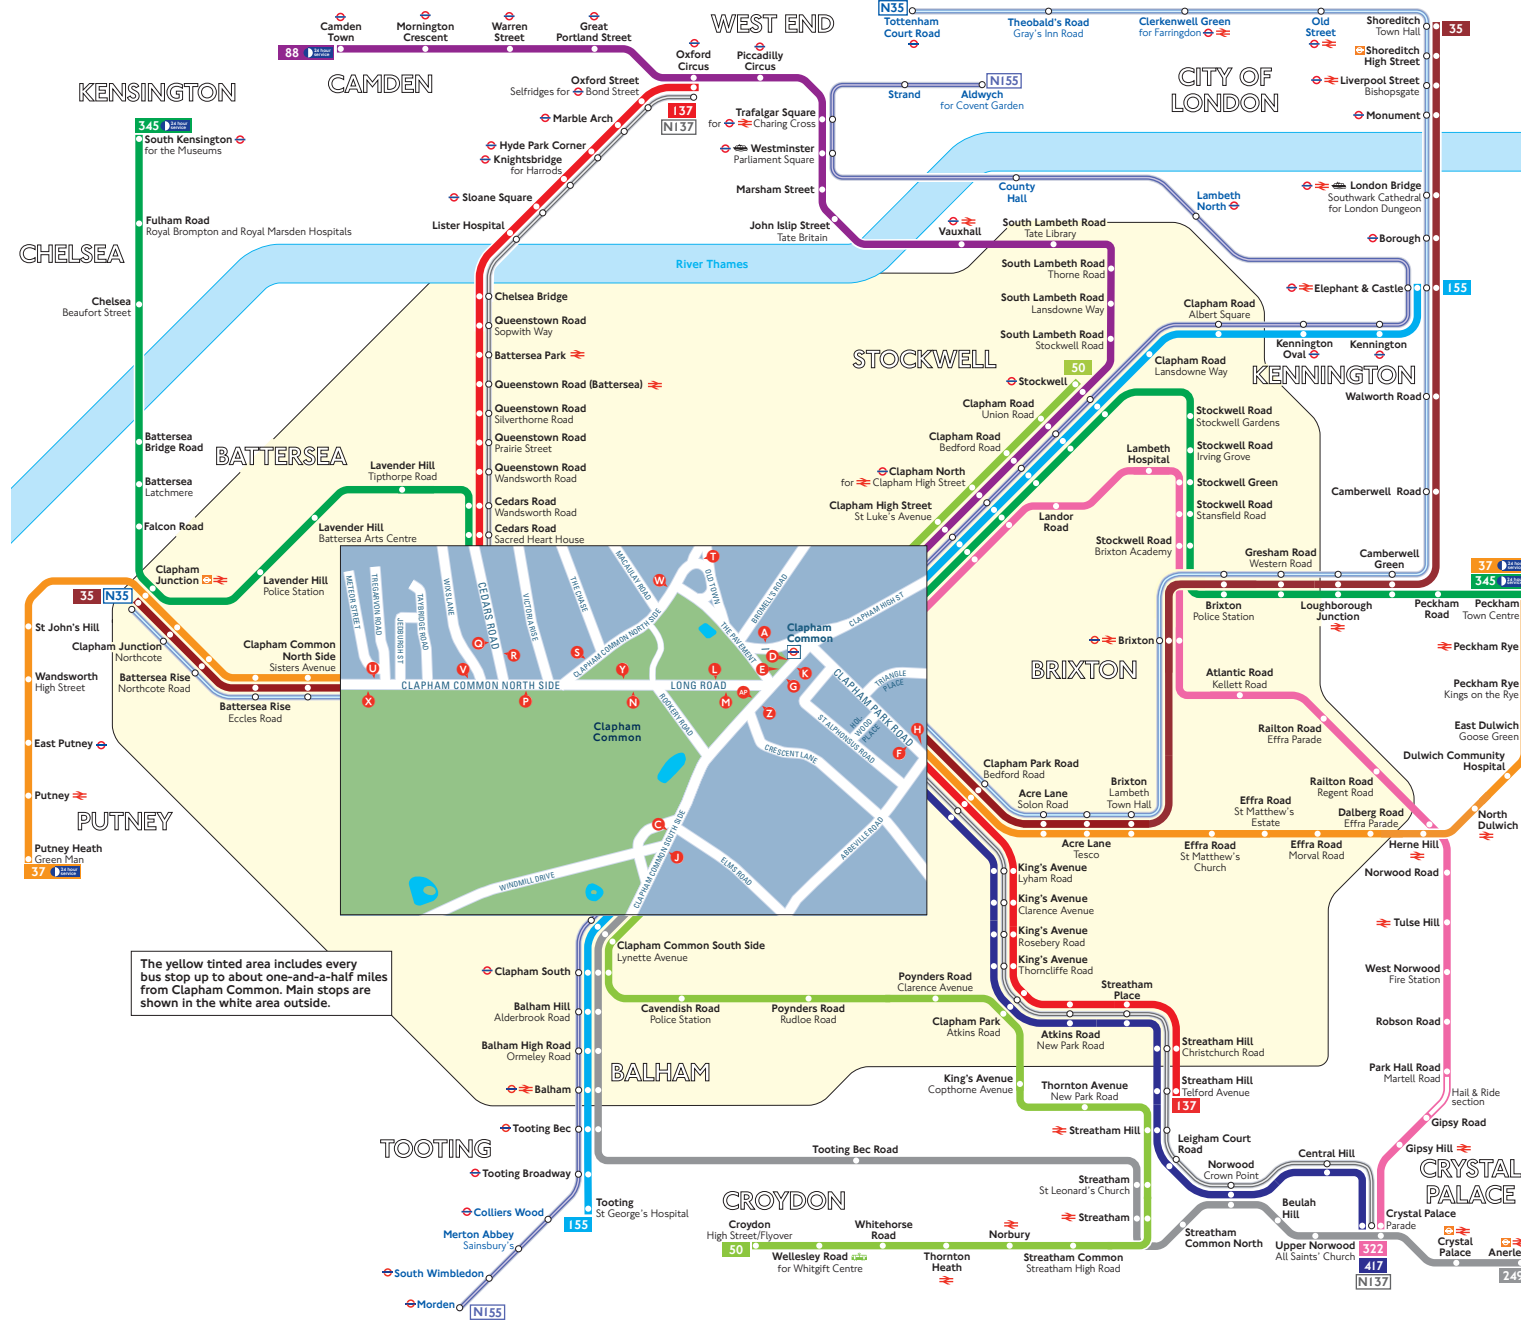

Buses from Clapham Common

Route finder

Day buses including 24-hour services

Bus route	Towards	Bus stops
35	Clapham Junction	F K M N P X
	Shoreditch	E H L U V Y
37	Peckham	E H L U V Y
	Putney Heath	F K M N P X
50	Croydon	G J
	Stockwell	C D
88	Camden Town	D T
137	Oxford Circus	F K M N Q
	Streatham Hill	A H R S W
155	Elephant & Castle	C D
	Tooting	G J
249	Anerley	J Z
322	Crystal Palace	E T
345	Peckham	E L R Y
	South Kensington	K M N Q
417	Crystal Palace	A H T

Night buses

Bus route	Towards	Bus stops
N35	Clapham Junction	F K M N P X
	Tottenham Court Road	E H L U V Y
N137	Crystal Palace	A H R S W
	Oxford Circus	F K M N Q
N155	Aldwych	C D
	Morden	G J