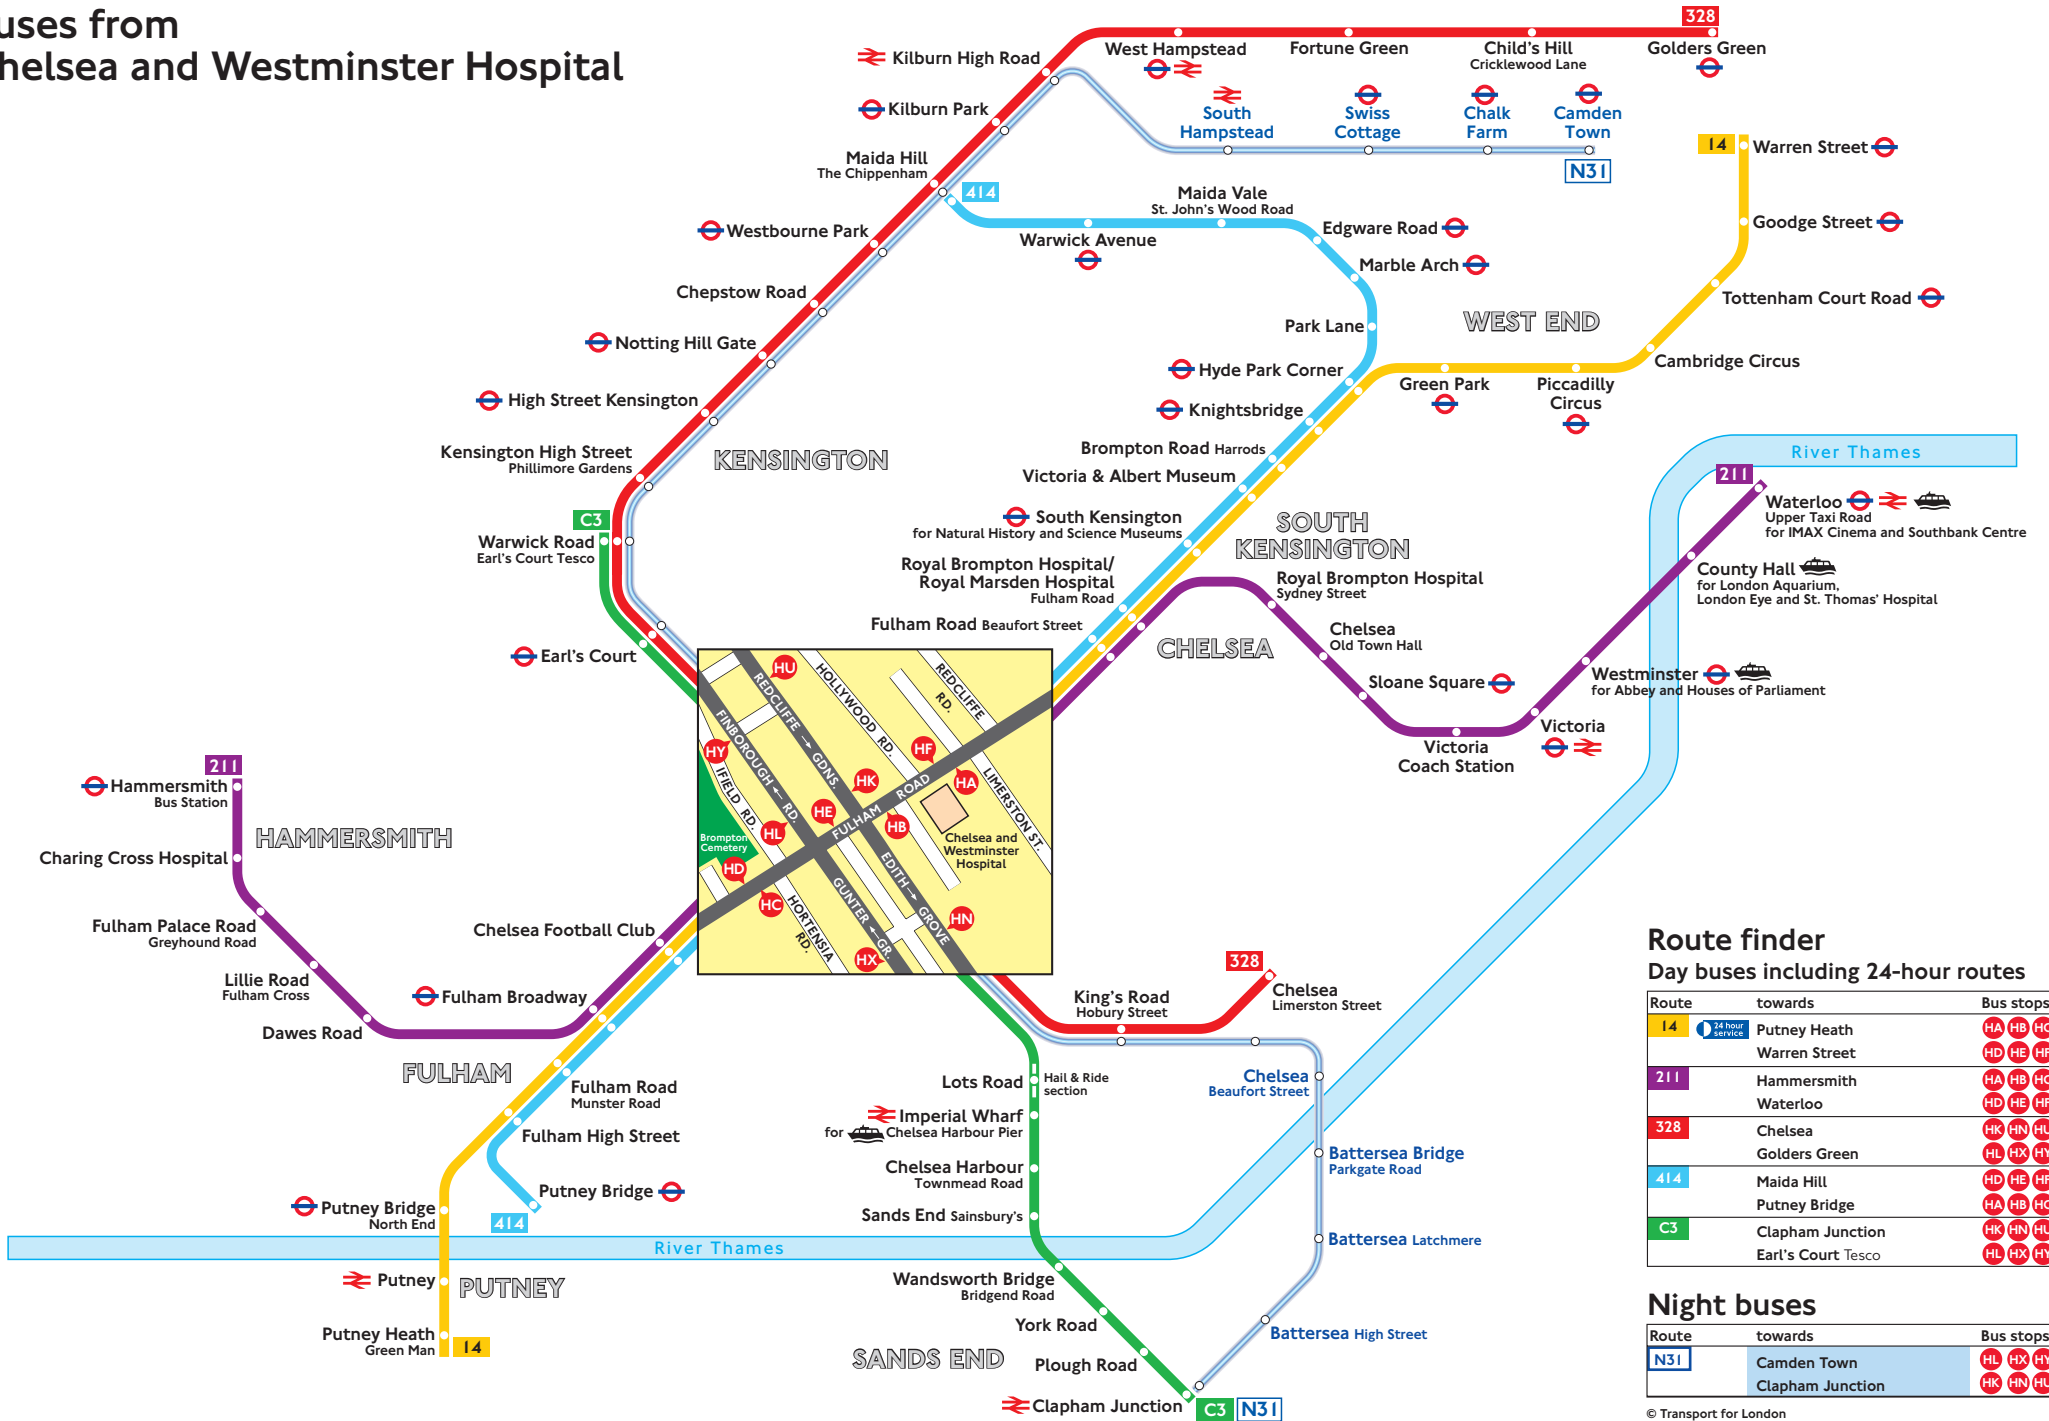

# Buses from Chelsea and Westminster Hospital

## Route finder

Day buses including 24-hour routes

Route	towards	Bus stops
14	Putney Heath	HA HB HC
	Warren Street	HD HE HF
211	Hammersmith	HA HB HC
	Waterloo	HD HE HF
328	Chelsea	HK HN HU
	Golders Green	HL HX HY
414	Maida Hill	HD HE HF
	Putney Bridge	HA HB HC
C3	Clapham Junction	HK HN HU
	Earl's Court Tesco	HL HX HY

## Night buses

Route	towards	Bus stops
N31	Camden Town	HL HX HY
	Clapham Junction	HK HN HU

© Transport for London  
Information correct from February 2010