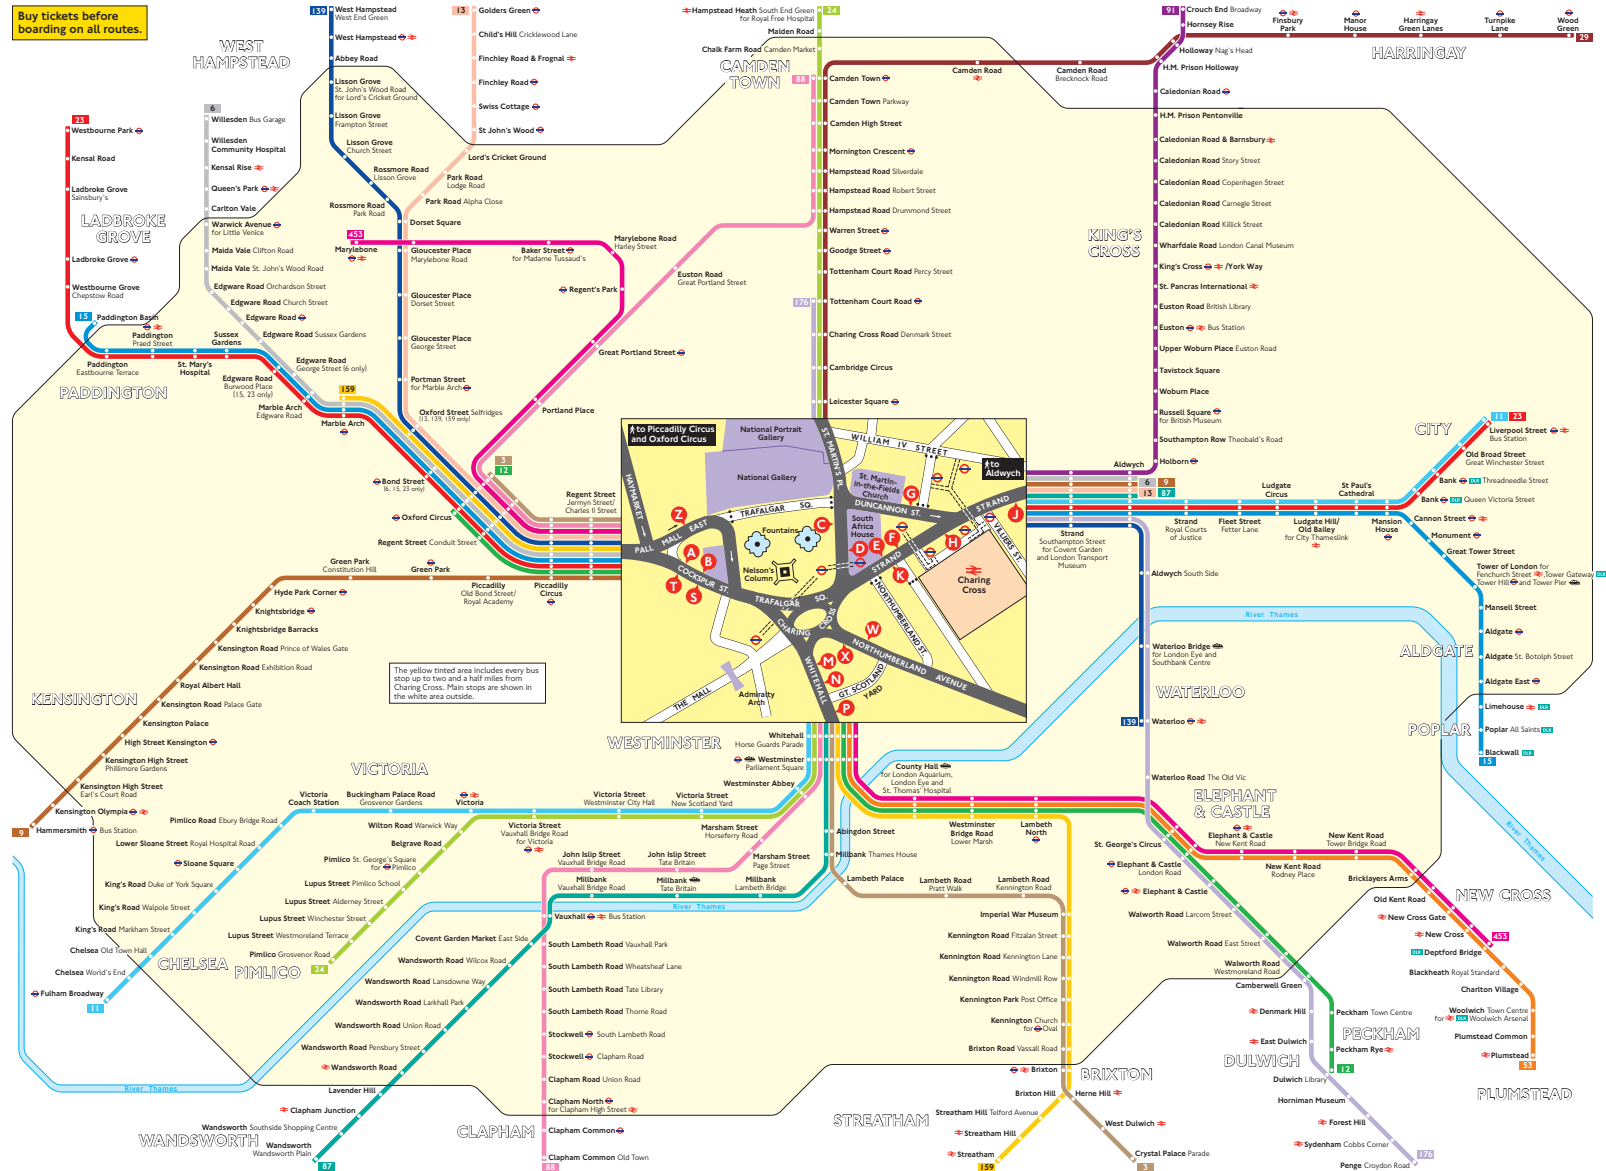

Buses from Charing Cross

-  Connections with Underground
-  Connections with National Rail
-  Connections with Docklands Light Railway
-  Connections with river boats

 Red discs show the bus stop you need for your chosen bus service. The disc  appears on the top of the bus stop in the street (see map of town centre in centre of diagram).

Route finder

Day buses including 24 hour routes

Bus route	Towards	Bus stops
3	Crystal Palace	 
	Oxford Circus	
6 	Aldwych	 
	Willesden	  
9	Aldwych	 
	Hammersmith	  
11	Fulham Broadway	  
	Liverpool Street	
12 	Dulwich	 
	Oxford Circus	
13	Aldwych	 
	Golders Green	  
15	Blackwall	 
	Paddington Basin	  
23 	Liverpool Street	 
	Westbourne Park	  
24 	Hampstead Heath	
	Pimlico	 
29	Wood Green	
53	Plumstead	
87	Aldwych	
	Wandsworth	
88	Camden Town	
	Clapham Common	
91	Crouch End	
139	Waterloo	
	West Hampstead	
159	Marble Arch	
	Streatham	
176	Penge	
	Tottenham Court Road	
453	Deptford Bridge	
	Marylebone	

© copyright Transport for London
Information correct from 3 January 2009