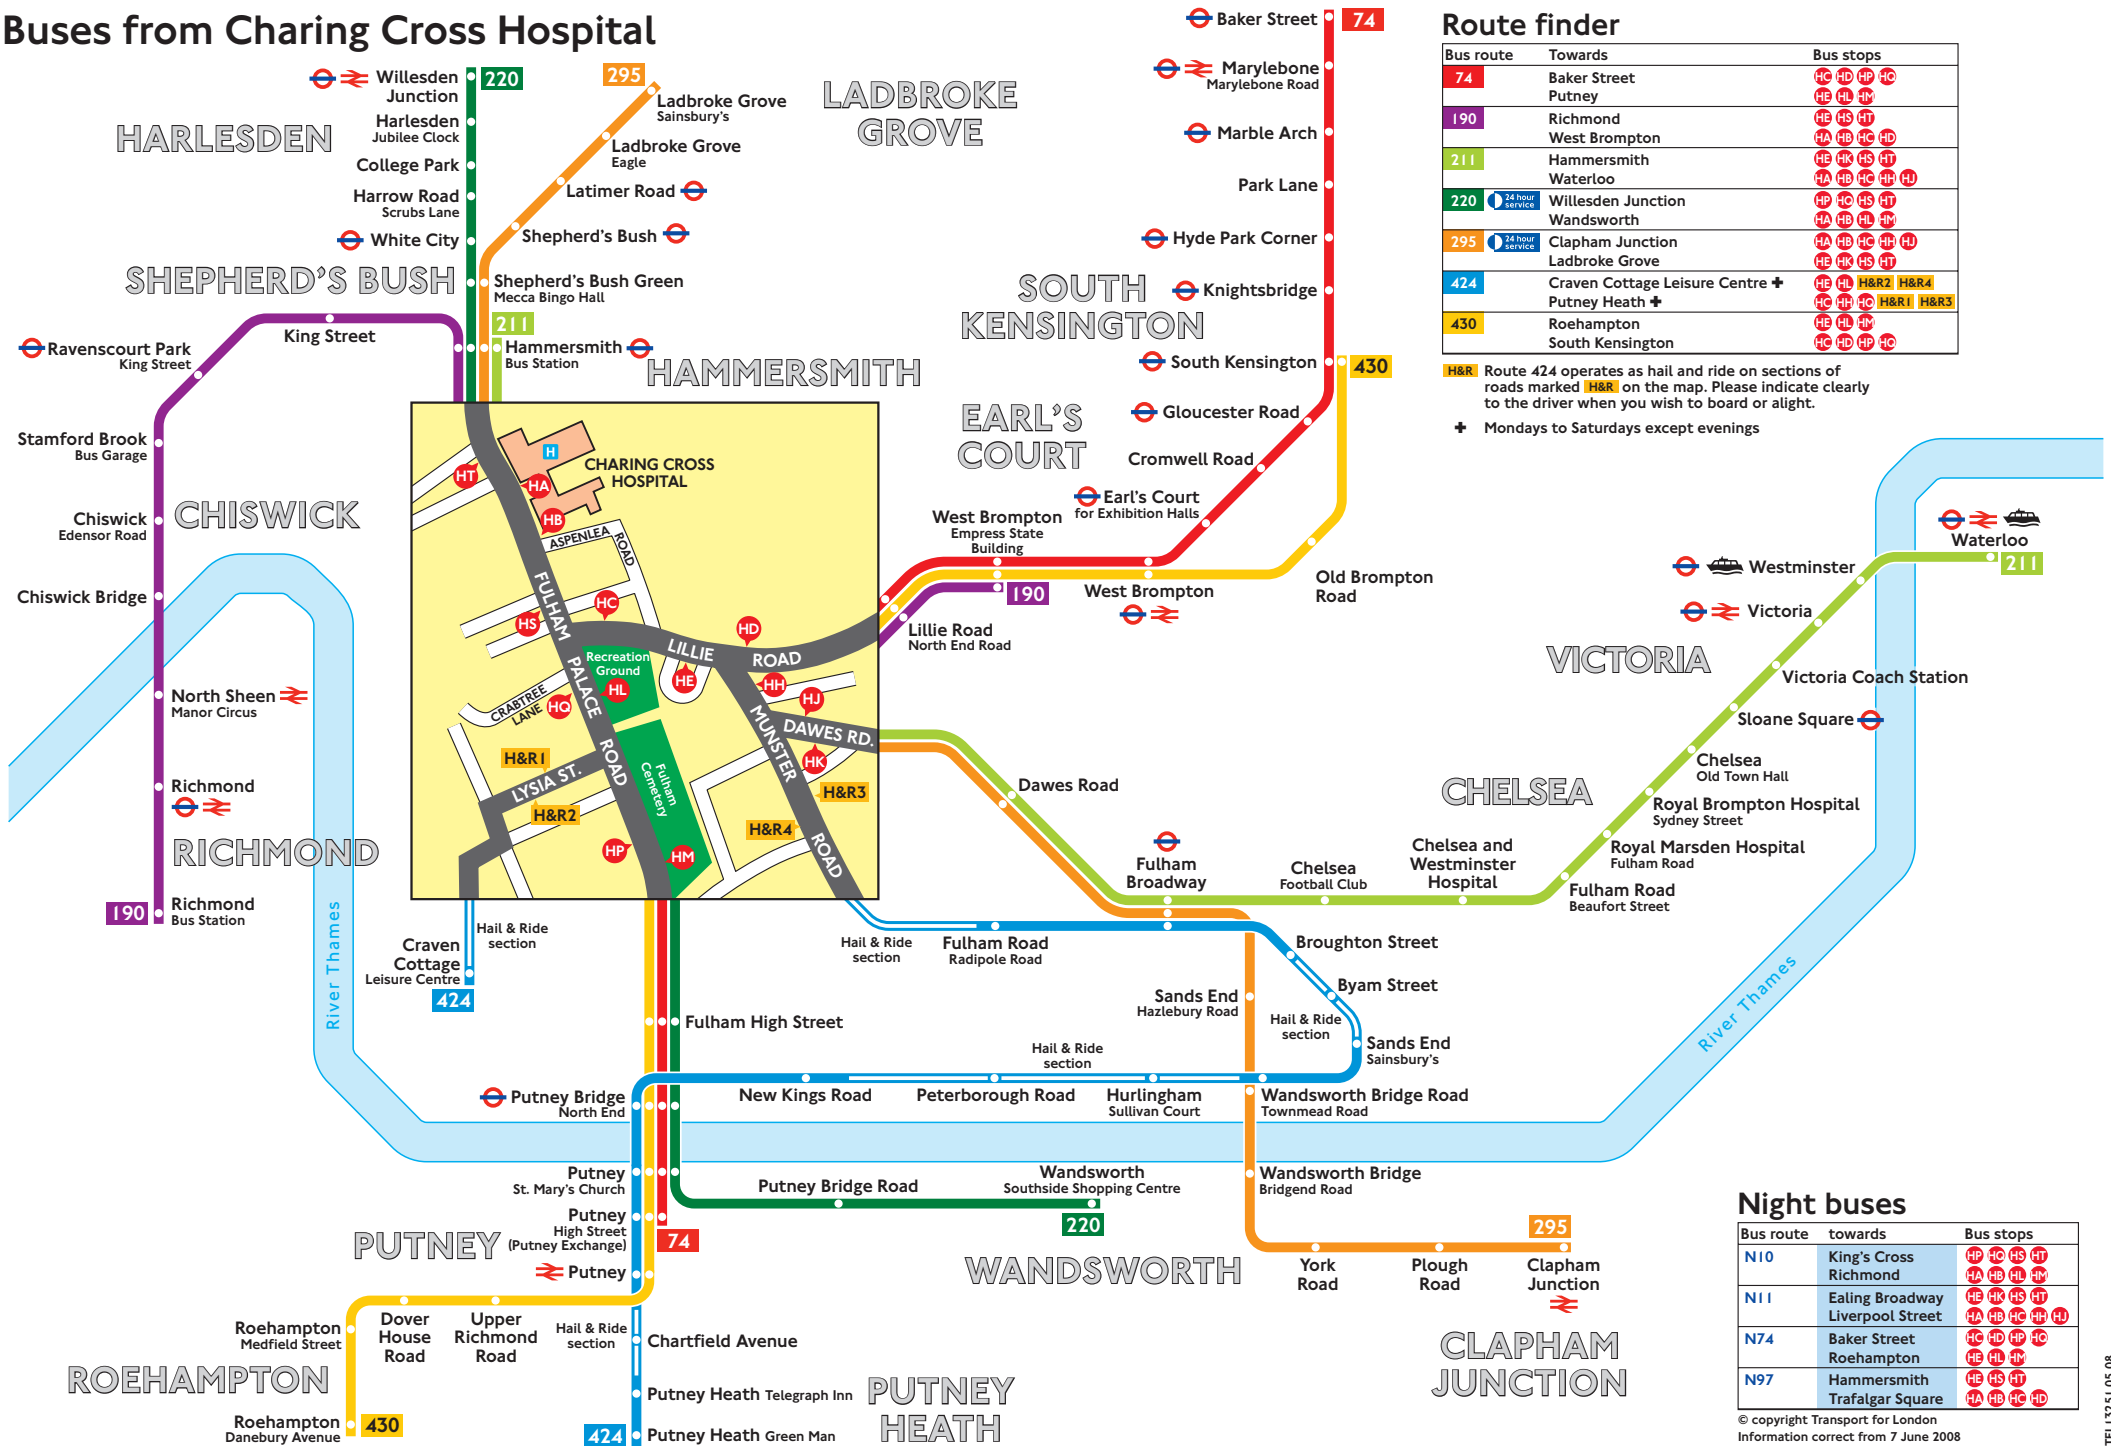

# Buses from Charing Cross Hospital

## Route finder

Bus route	Towards	Bus stops
74	Baker Street Putney	HC HD HP HC HE HL HM
190	Richmond West Brompton	HE HS HT HA HB HC HD
211	Hammersmith Waterloo	HE HK HS HT HA HB HC HD HU
220	Willesden Junction Wandsworth	HP HC HS HT HA HB HC HD HU
295	Clapham Junction Ladbroke Grove	HA HB HC HD HU HE HK HS HT
424	Craven Cottage Leisure Centre + Putney Heath +	HE HL H&R2 H&R4 HE HL HC H&R1 H&R3
430	Roehampton South Kensington	HC HD HP HC HE HL HM

**H&R1** Route 424 operates as hail and ride on sections of roads marked **H&R** on the map. Please indicate clearly to the driver when you wish to board or alight.  
**+** Mondays to Saturdays except evenings

## Night buses

Bus route	towards	Bus stops
N10	King's Cross Richmond	HP HC HS HT HA HB HL HM
N11	Ealing Broadway Liverpool Street	HE HK HS HT HA HB HC HD HU
N74	Baker Street Roehampton	HC HD HP HC HE HL HM
N97	Hammersmith Trafalgar Square	HE HS HT HA HB HC HD