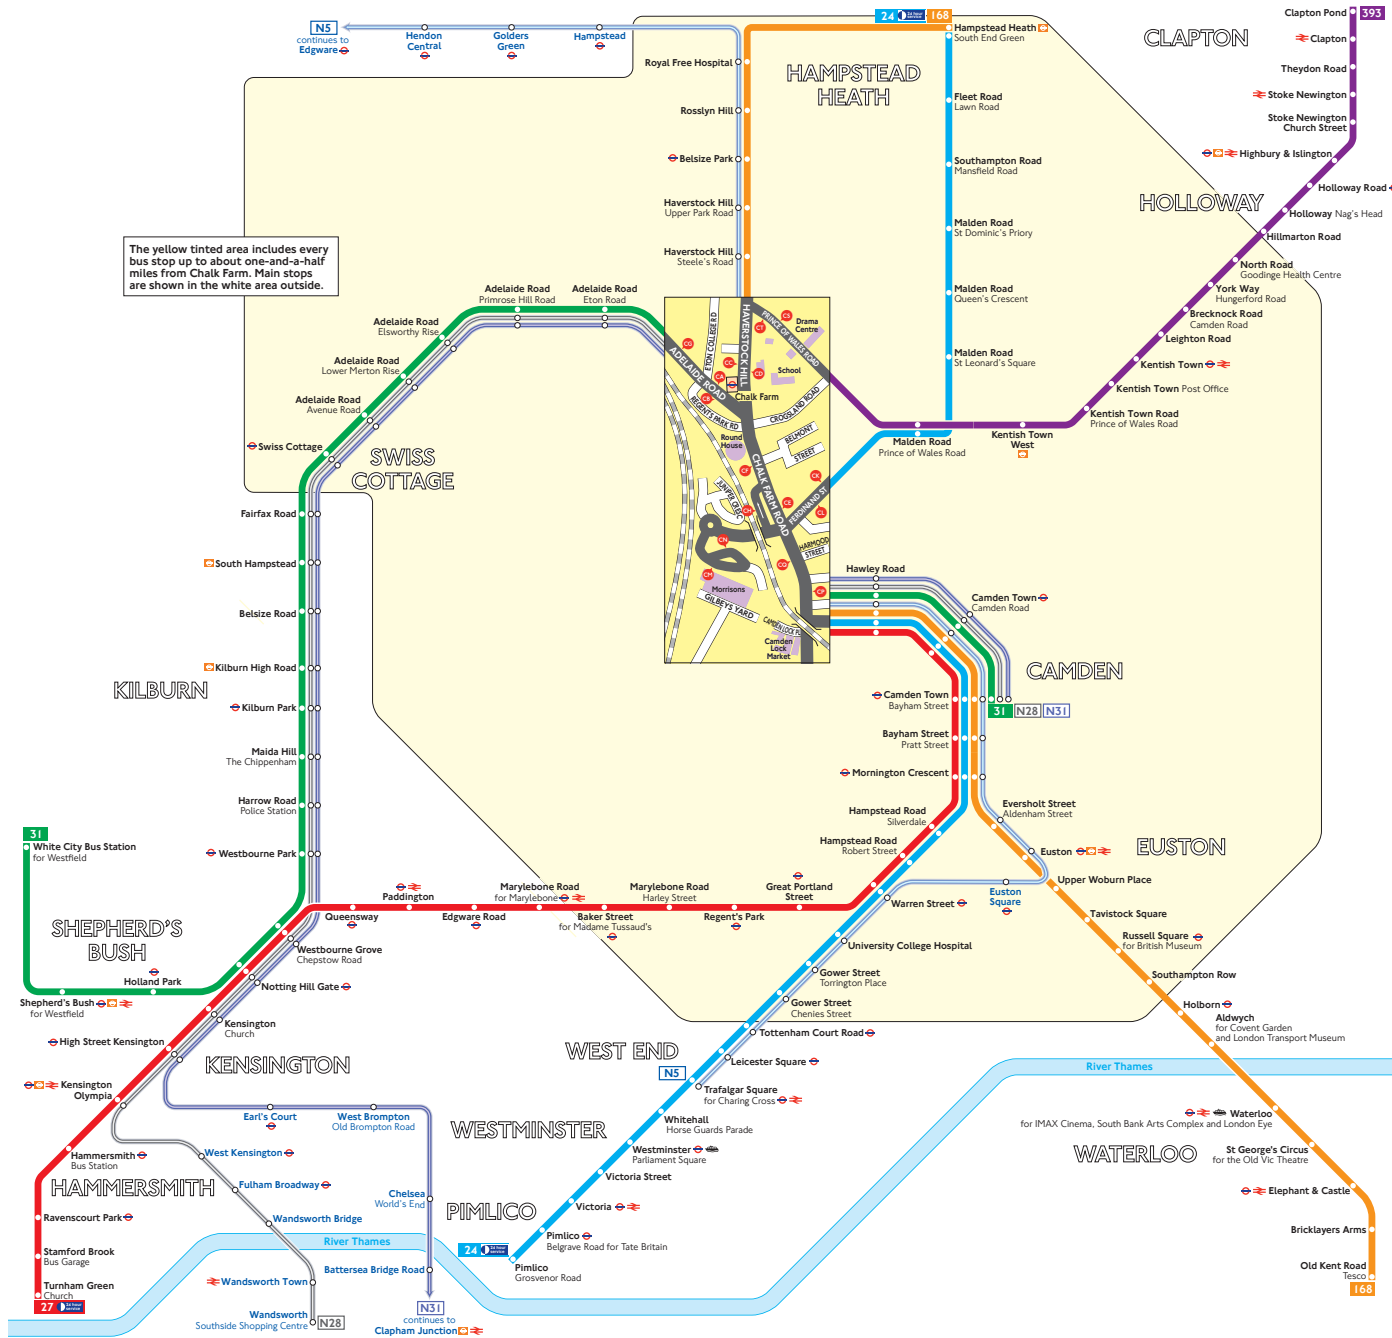

Buses from Chalk Farm

Route finder

Day buses including 24-hour services

Bus route	Towards	Bus stops
24	Hampstead Heath	CK CO
	Pimlico	CE CL
27	Turnham Green	CE CH
31	Camden Town	CA CE
	White City	CB CF CG
168	Hampstead Heath	CC CD CE
	Old Kent Road	CD CE
393	Clapton	CC CF CH CN CS

Night buses

Bus route	Towards	Bus stops
N5	Edgware	CC CF CG
	Trafalgar Square	CD CE
N28	Camden Town	CA CE
	Wandsworth	CB CF CG
N31	Camden Town	CA CE
	Clapham Junction	CB CF CG