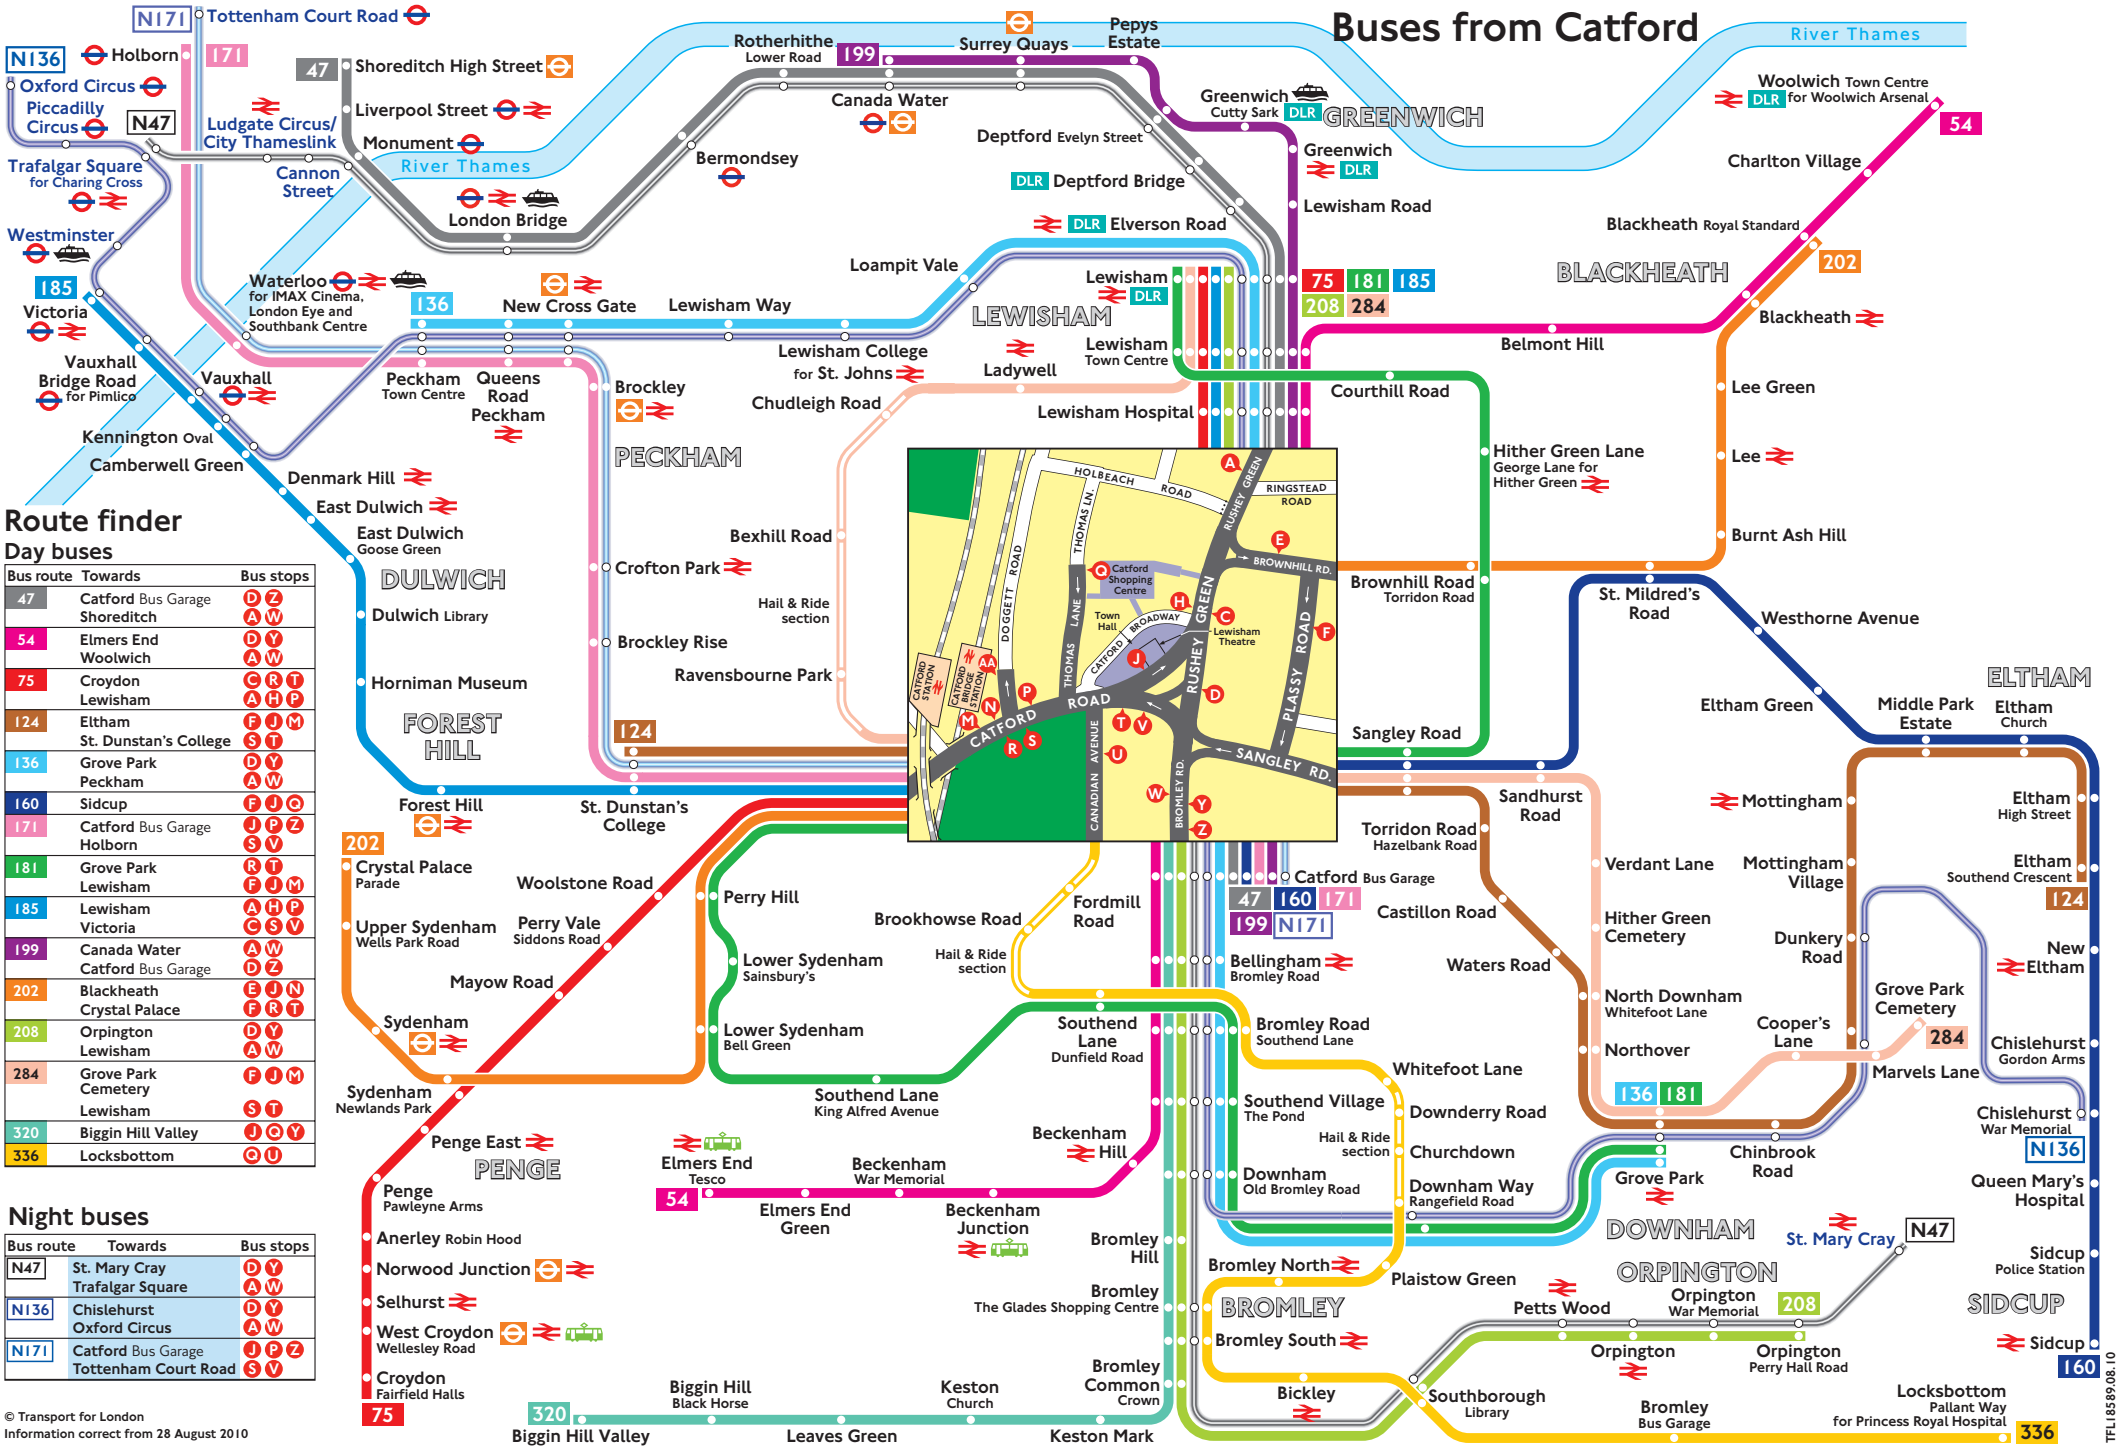

# Buses from Catford

## Route finder

### Day buses

Bus route	Towards	Bus stops
47	Catford Bus Garage Shoreditch	DZ AW
54	Elmers End Woolwich	DY AW
75	Croydon Lewisham	CRTP AHP
124	Eltham St. Dunstan's College	FJM ST
136	Grove Park Peckham	DY AW
160	Sidcup	FJG
171	Catford Bus Garage Holborn	JPZ SV
181	Grove Park Lewisham	RT FJM
185	Lewisham Victoria	AHP CSV
199	Canada Water Catford Bus Garage	AW DZ
202	Blackheath Crystal Palace	EJN FRT
208	Orpington Lewisham	DY AW
284	Grove Park Cemetery Lewisham	FJM ST
320	Biggin Hill Valley	JQY
336	Locksbottom	QU

### Night buses

Bus route	Towards	Bus stops
N47	St. Mary Cray Trafalgar Square	DY AW
N136	Chislehurst Oxford Circus	DY AW
N171	Catford Bus Garage Tottenham Court Road	JPZ SV