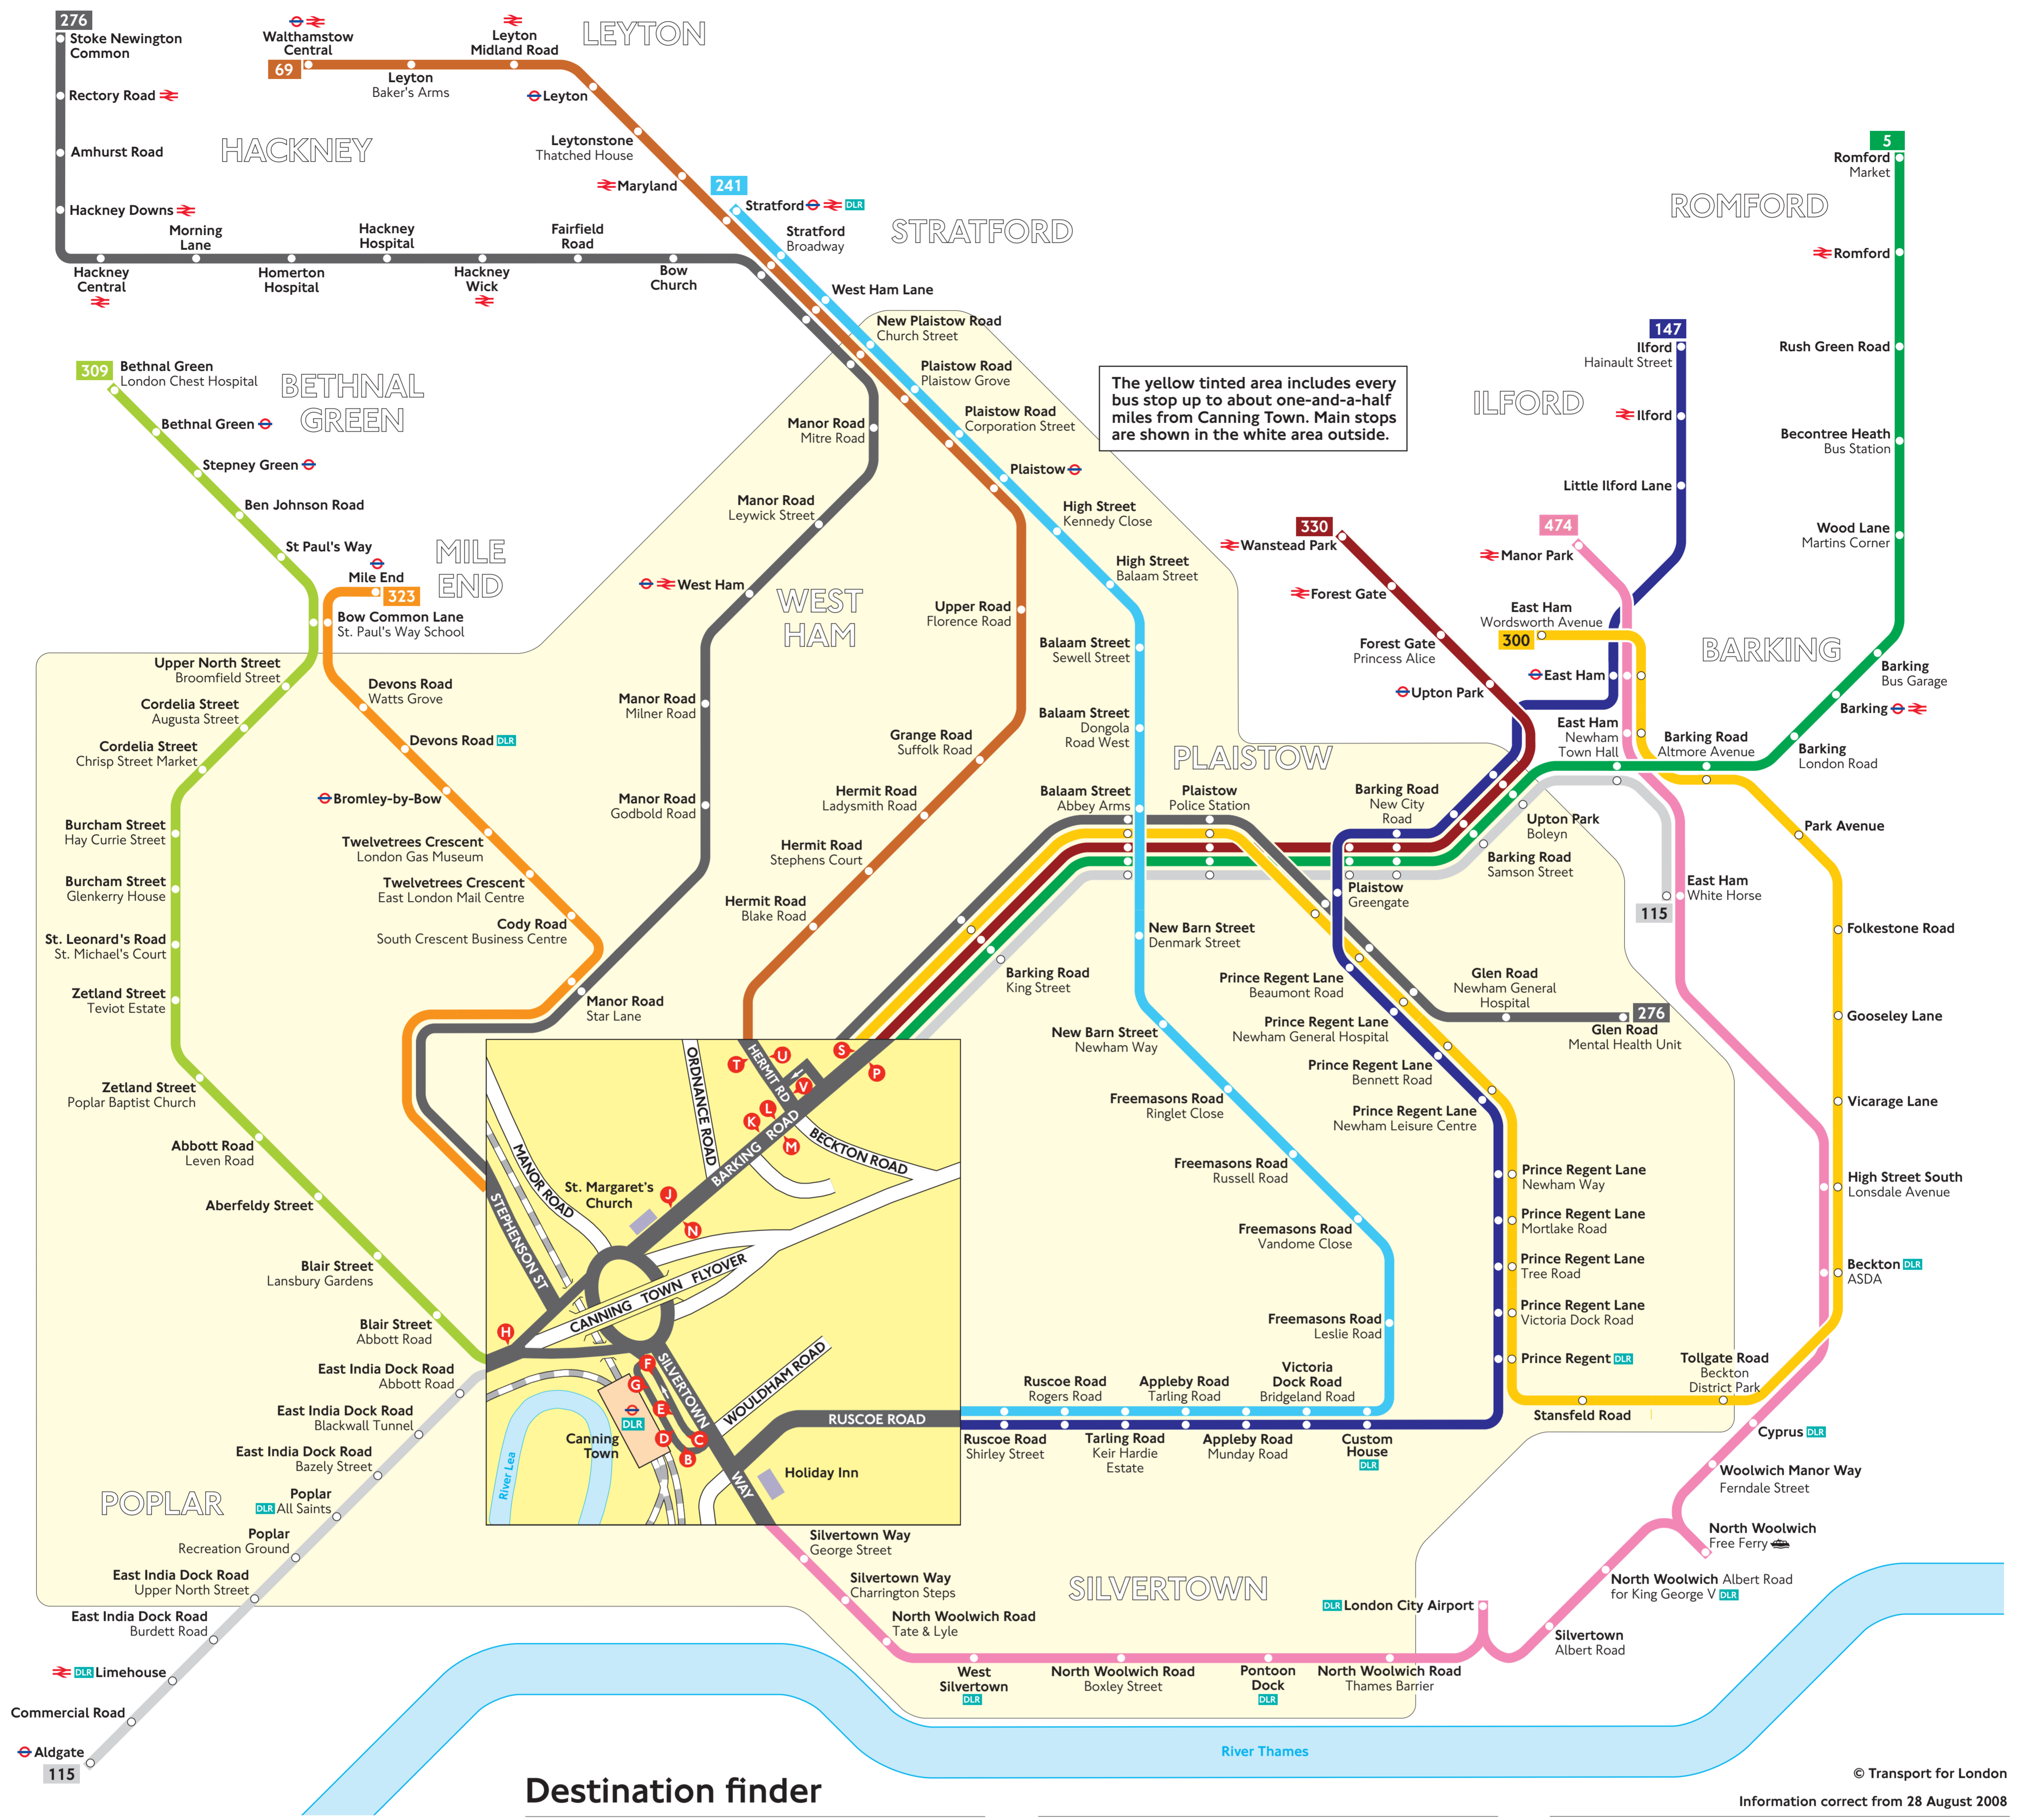

Buses from Canning Town

- Key**
- 5 Day buses in black
 - N15 Night buses in blue
 - Connections with Underground
 - Connections with National Rail
 - Connections with Docklands Light Railway
 - Connections with river boats

Red discs show the bus stop you need for your chosen bus service. The disc appears on the top of the bus stop in the street (see map of town centre in centre of diagram).

Route finder

Day buses including 24-hour routes

Bus route	Towards	Bus stops
5	Romford	F J K S
69	Walthamstow	E J L T
115	Aldgate	G M N P
	East Ham	F H J K S
147	Ilford	B
241	Stratford	B M N V
276	Newham General Hospital	K S
	Stoke Newington	M P
300	East Ham	F J K S
309	Bethnal Green	C
323	Mile End	E
330	Wanstead Park	F J K S
474	Manor Park	D M N V

CANNING TOWN DR (NEW) TFL 13578.07.08 (T)