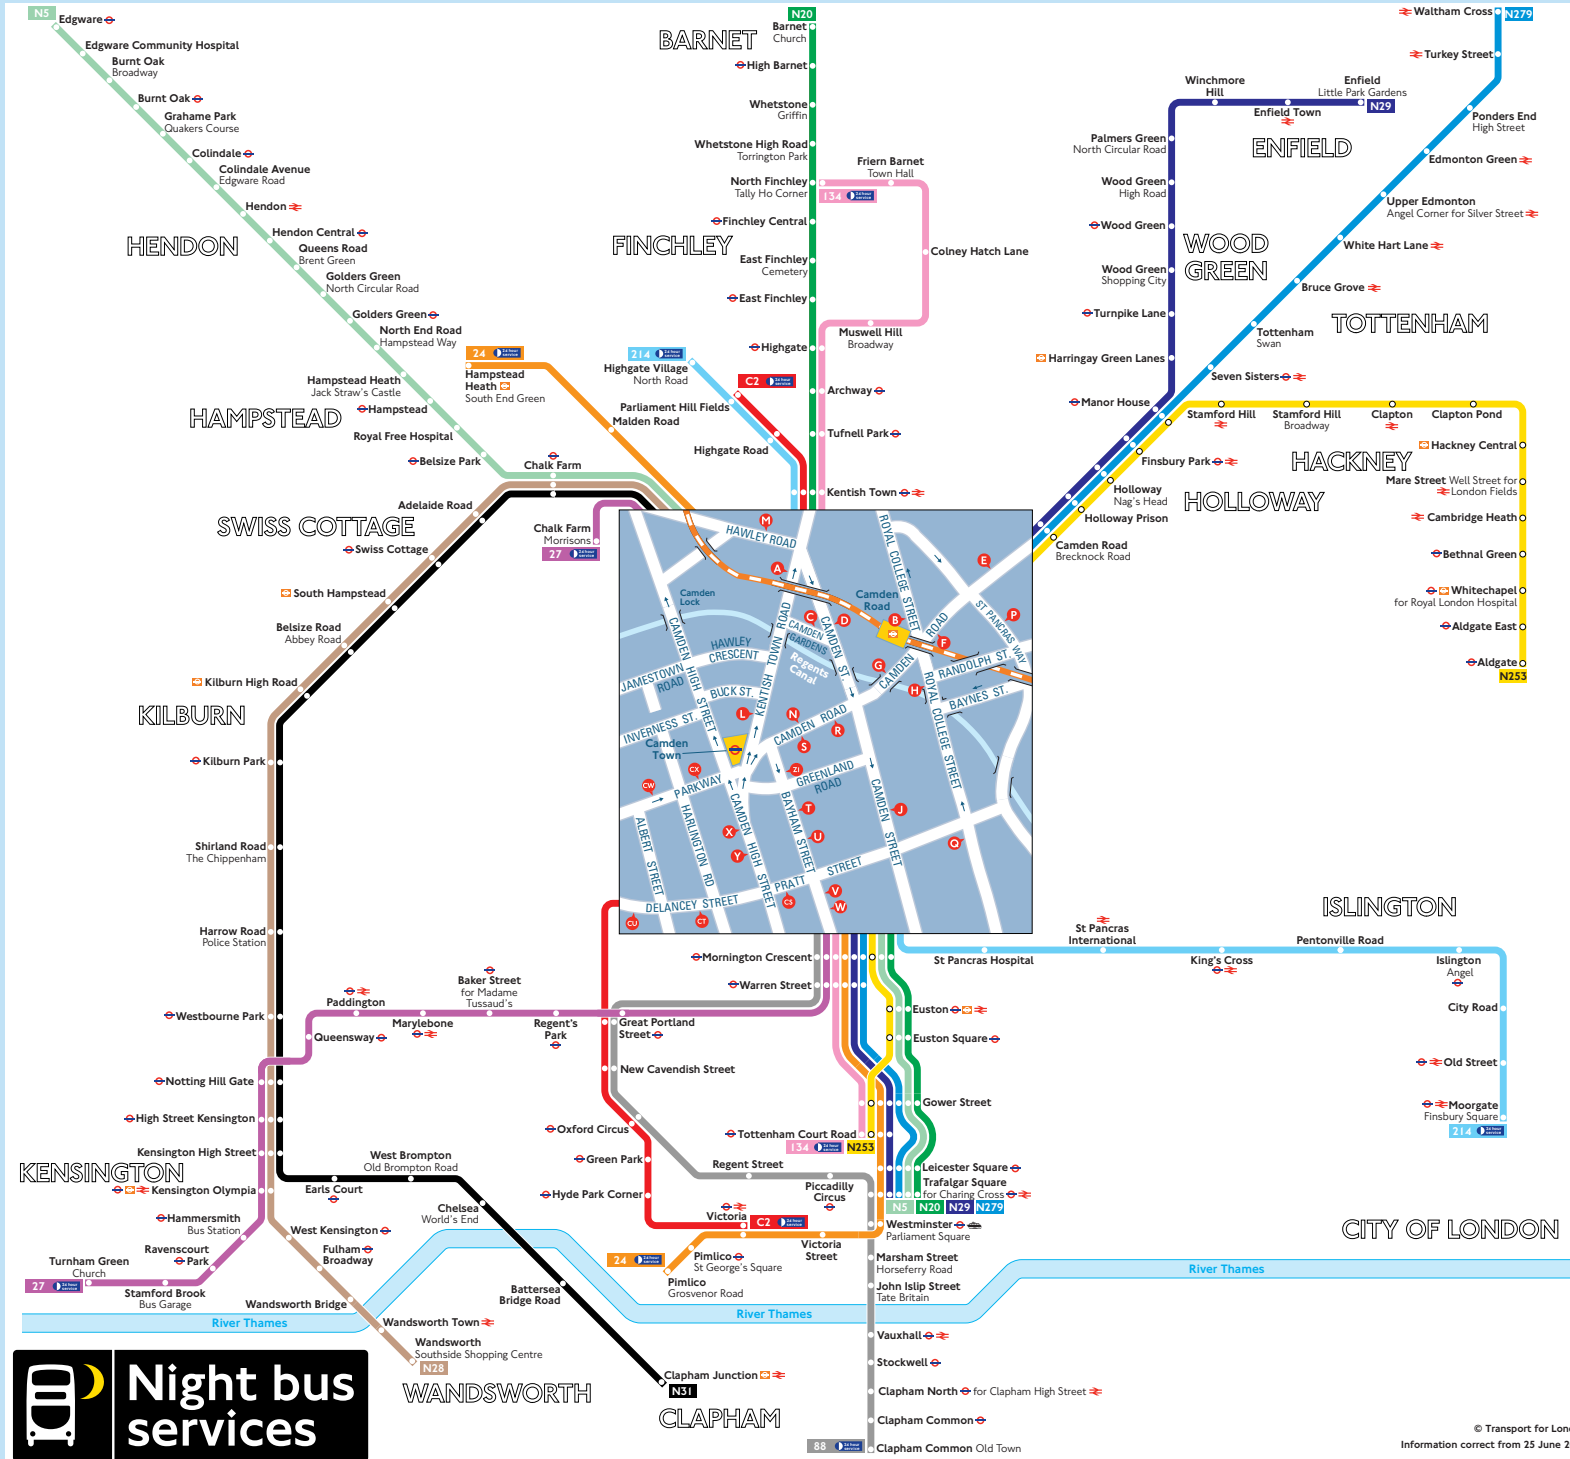

Night buses from Camden Town

Key

- Connections with London Underground
- Connections with London Overground
- Connections with National Rail
- Connections with river boats

Red discs show the bus stop you need for your chosen bus service. The disc appears on the top of the bus stop in the street (see map of town centre in centre of diagram).

Route finder

Night buses including 24-hour services

Bus route	Towards	Bus stops
24	Hampstead Heath	X
	Pimlico	DMSV
27	Chalk Farm	X
	Turnham Green	DMTV
88	Clapham Common	CTV
134	North Finchley	ALY
	Tottenham Court Road	DSV
214	Highgate Village	ALY
	Moorgate	DRTW
C2	Parliament Hill Fields	A303L
	Victoria	STADR
N5	Edgware	X
	Trafalgar Square	DMSW
N20	Barnet	ALY
	Trafalgar Square	DSW
N28	Wandsworth	UX
N29	Enfield	EGNY
	Trafalgar Square	FSV
N31	Clapham Junction	UX
N253	Aldgate	EGNY
	Tottenham Court Road	FSV
N279	Trafalgar Square	FSV
	Waltham Cross	EGNY

Day buses

For day bus information, please see separate poster.