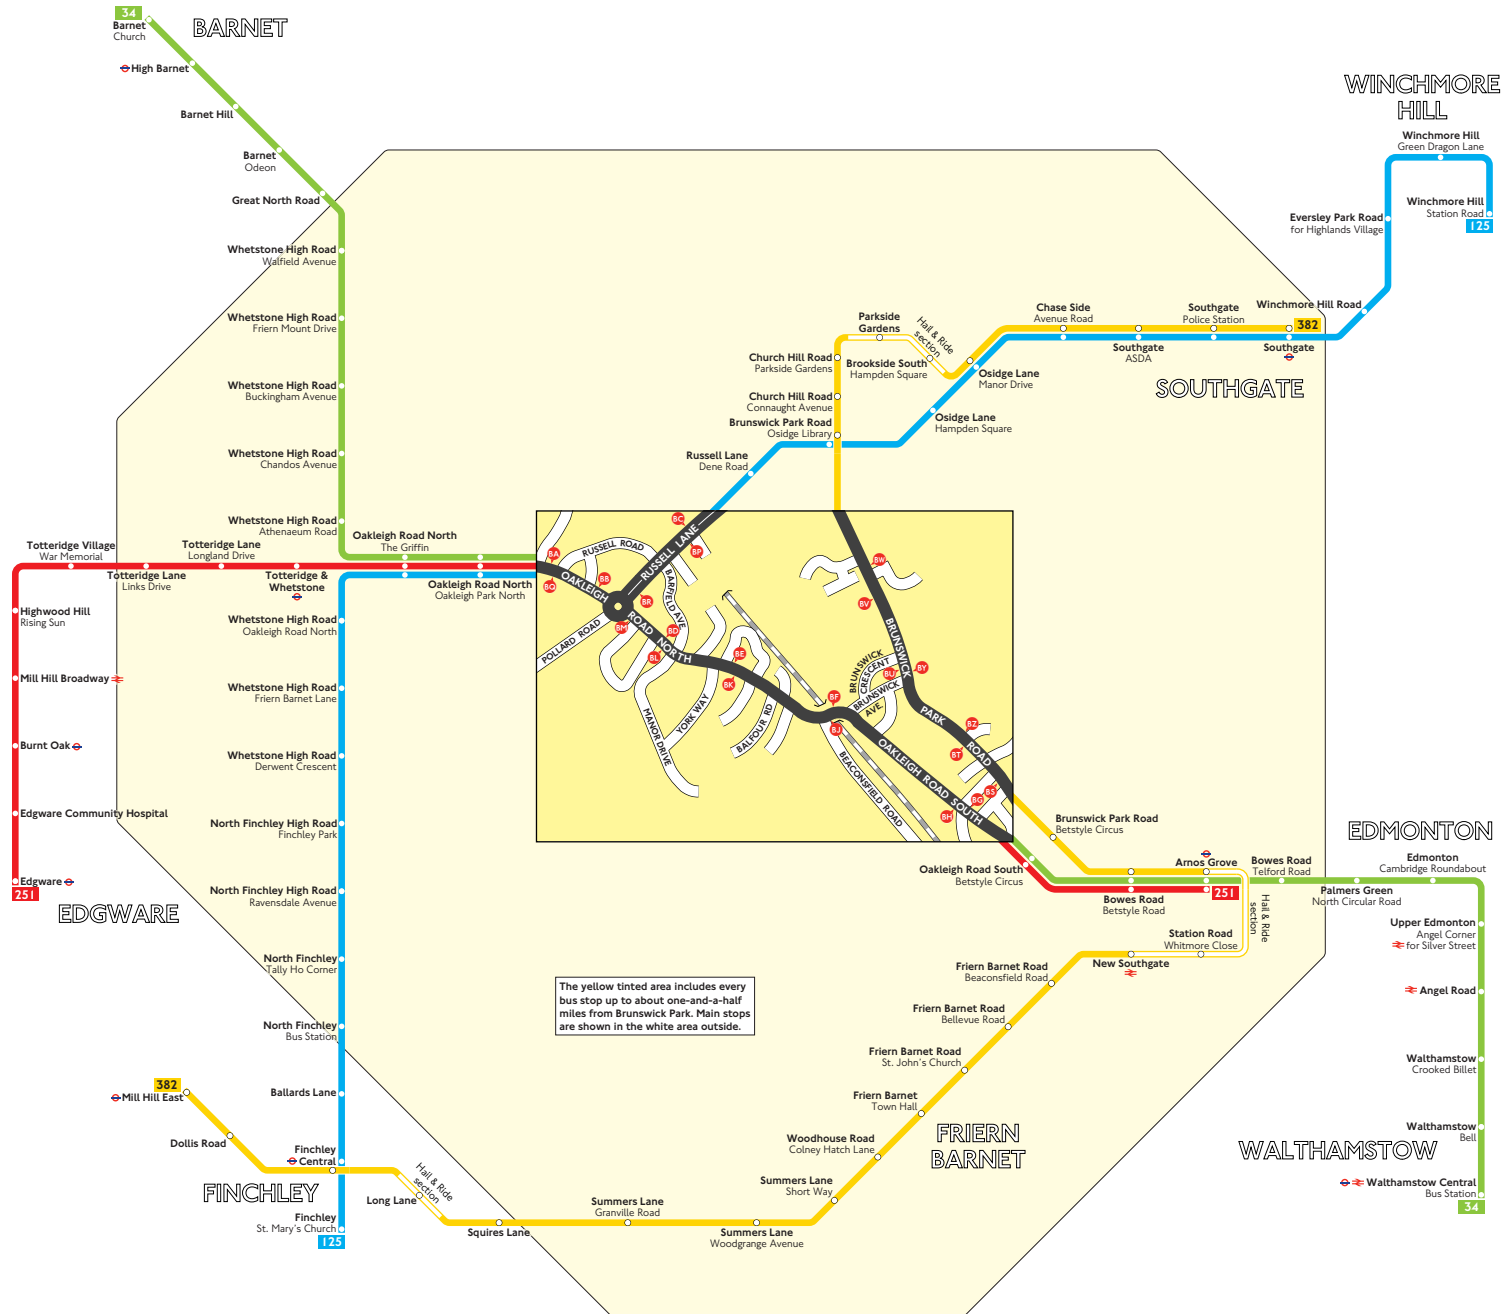

Buses from Brunswick Park

Key

1. Connections with Underground
   - Connections with National Rail
2. **A** Red discs show the bus stop you need for your chosen bus service. The disc **A** appears on the top of the bus stop in the street (see map of town centre in centre of diagram).

Route finder

Day buses

Bus route	Towards	Bus stops
34	Barnet	8A 8J 8K 8L 8M 8C
	Walthamstow	8A 8B 8D 8E 8F 8G
125	Finchley	8D 8C 8K
	Winchmore Hill	8A 8B 8C
251	Arnos Grove	8A 8J 8D 8E 8F 8G
	Edgware	8B 8J 8K 8L 8M 8C
382	Mill Hill East	8V 8Y 8Z
	Southgate	8S 8T 8U 8V