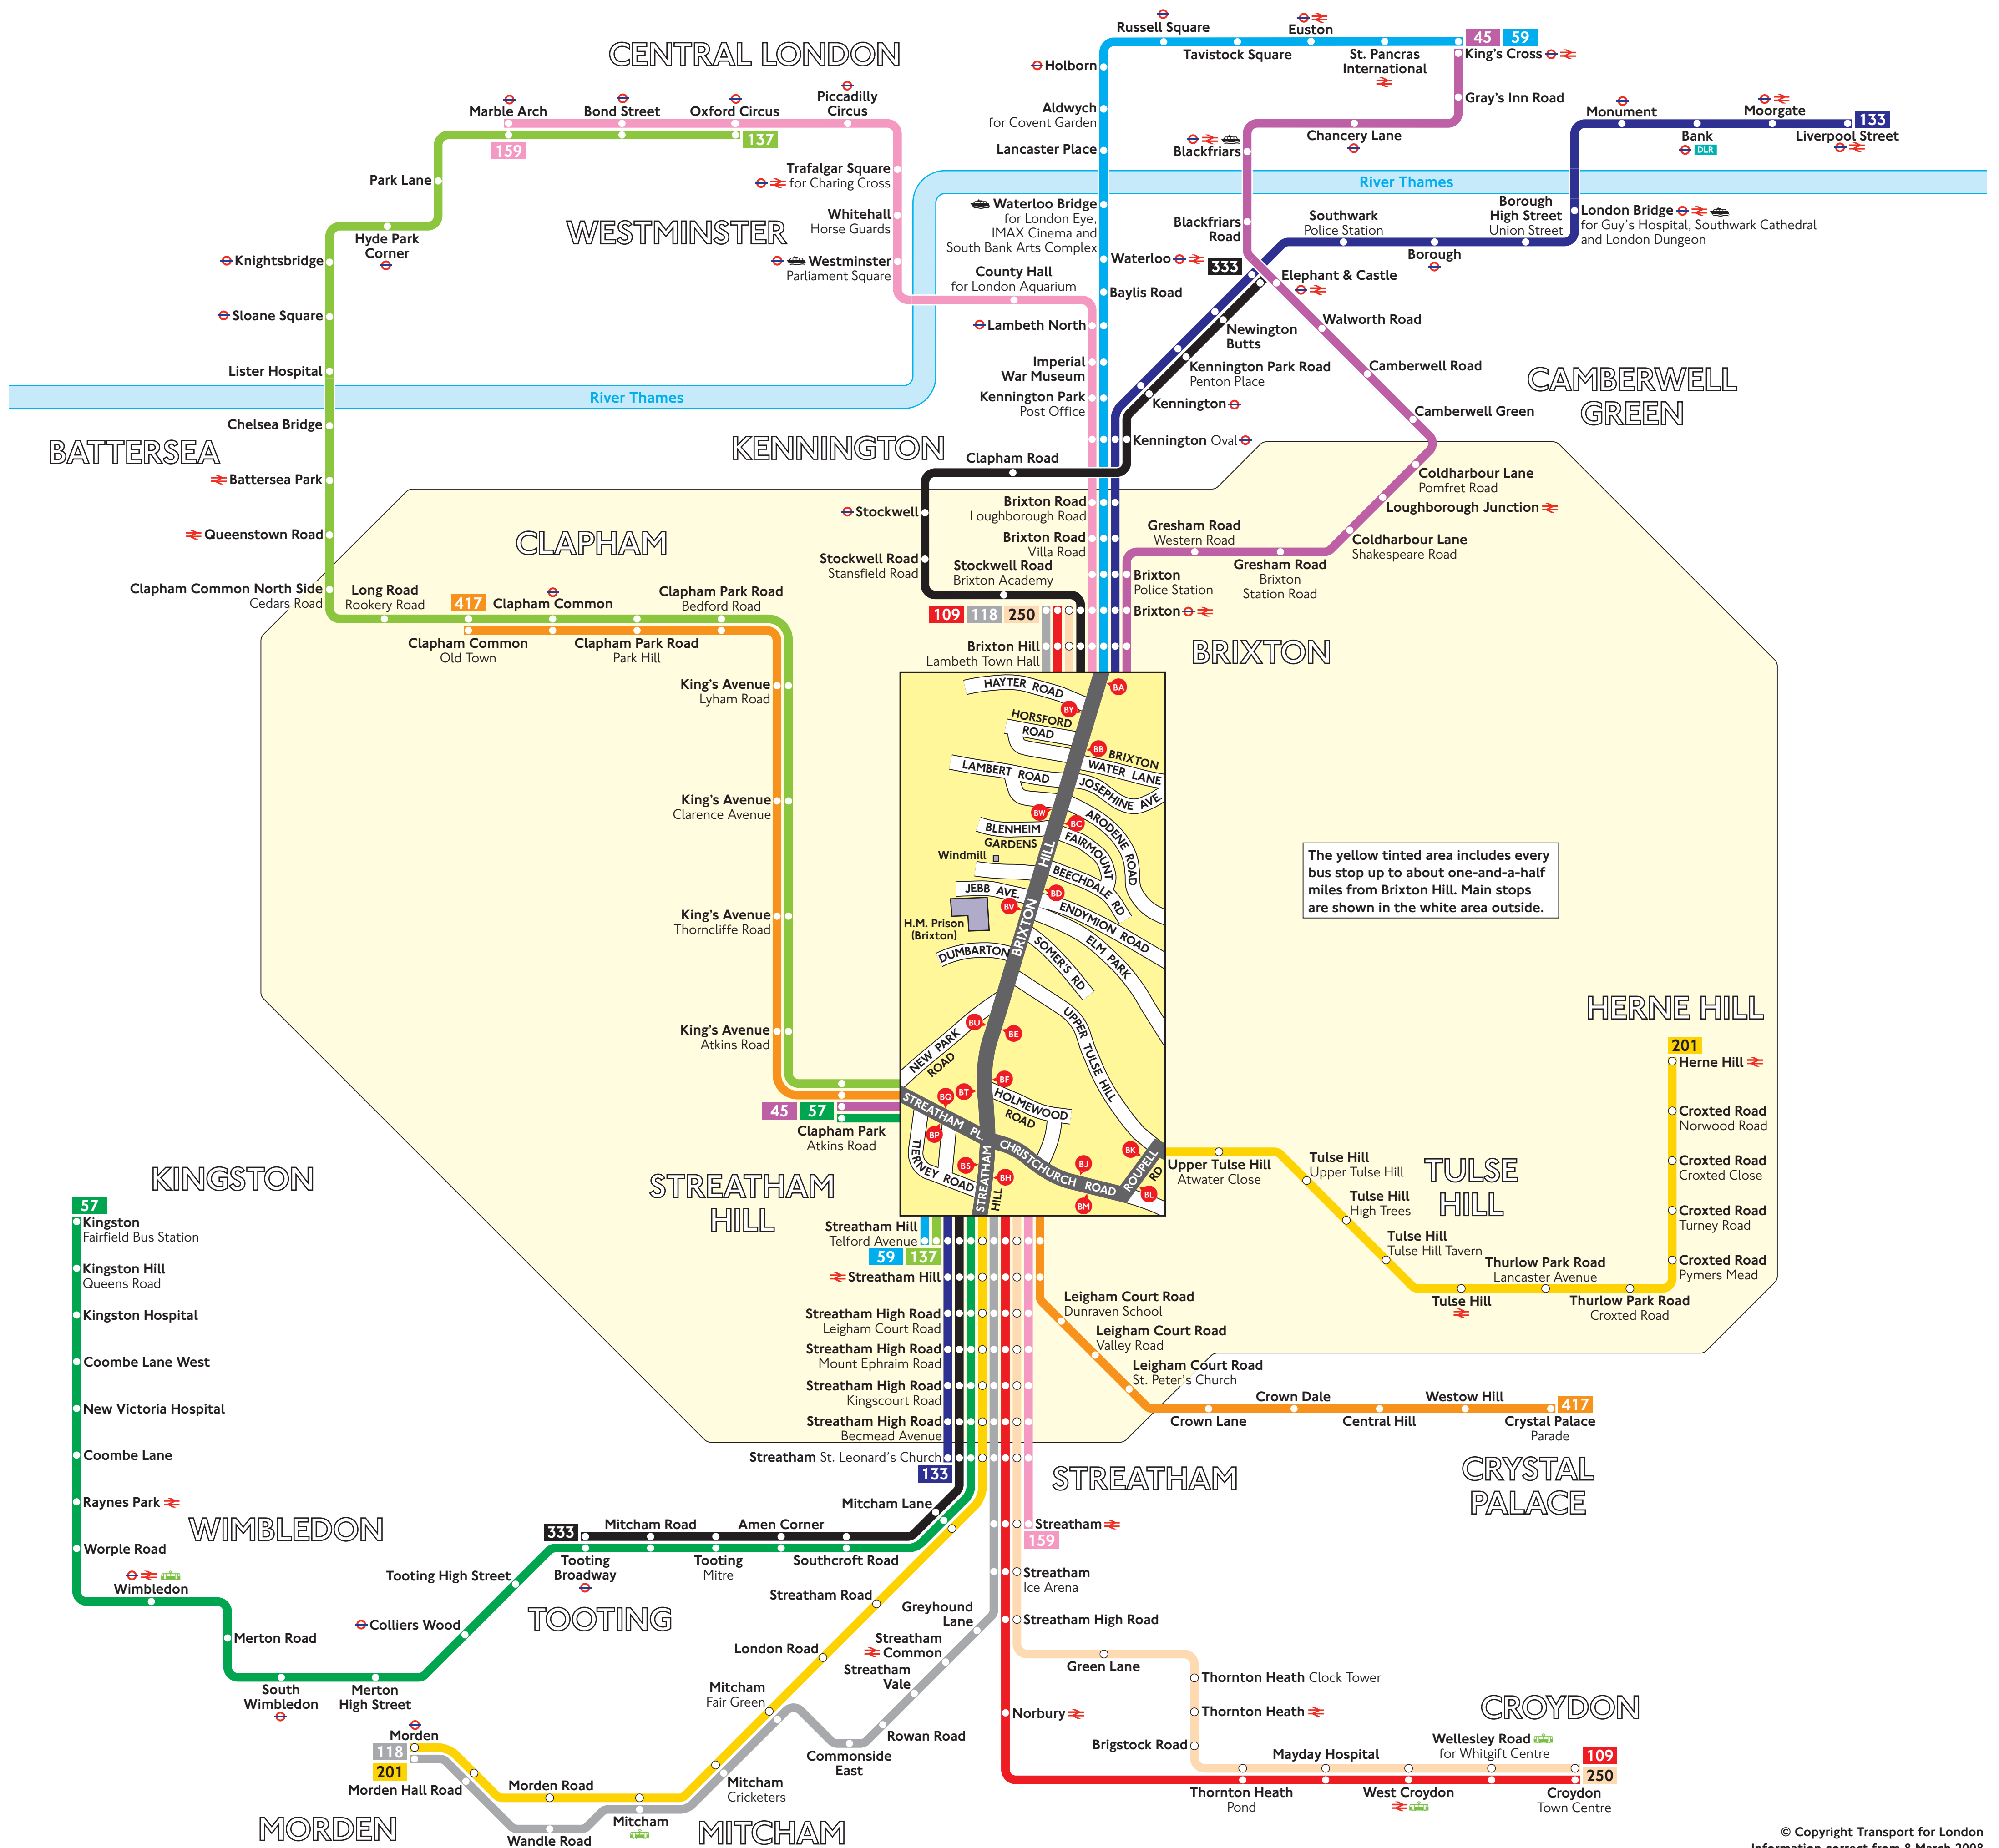

Buses from Brixton Hill

Key

- 45 Day buses in black
- N133 Night buses in blue
- Connections with Underground
- Connections with National Rail
- Connections with Docklands Light Railway
- Connections with river boats
- Connections with Tramlink

Red discs show the bus stop you need for your chosen bus service. The disc appears on the top of the bus stop in the street (see map of town centre in centre of diagram).

Route finder

Day buses including 24-hour routes

Bus route	Towards	Bus stops
45	Clapham Park	Knightsbridge, Sloane Square, Lister Hospital, Chelsea Bridge, Battersea Park, Queenstown Road, Clapham Common North Side, Long Road Rookery Road, Clapham Common, Clapham Park Road, Clapham Common Old Town, Clapham Park Road, King's Avenue Lyham Road, King's Avenue Clarence Avenue, King's Avenue Thorncliffe Road, King's Avenue Atkins Road, Clapham Park Atkins Road
57	Clapham Park	Clapham Park
59	Kingston	Kingston
109	Brixton	Brixton
118	Morden	Morden
133	Liverpool Street	Liverpool Street
137	Oxford Circus	Oxford Circus
159	Marble Arch	Marble Arch
201	Herne Hill	Herne Hill
250	Brixton	Brixton
333	Elephant & Castle	Elephant & Castle
417	Crystal Palace	Crystal Palace

Night buses

Bus route	Towards	Bus stops
N133	Liverpool Street	Liverpool Street
N137	Crystal Palace	Crystal Palace
N159	Marble Arch	Marble Arch

Destination finder