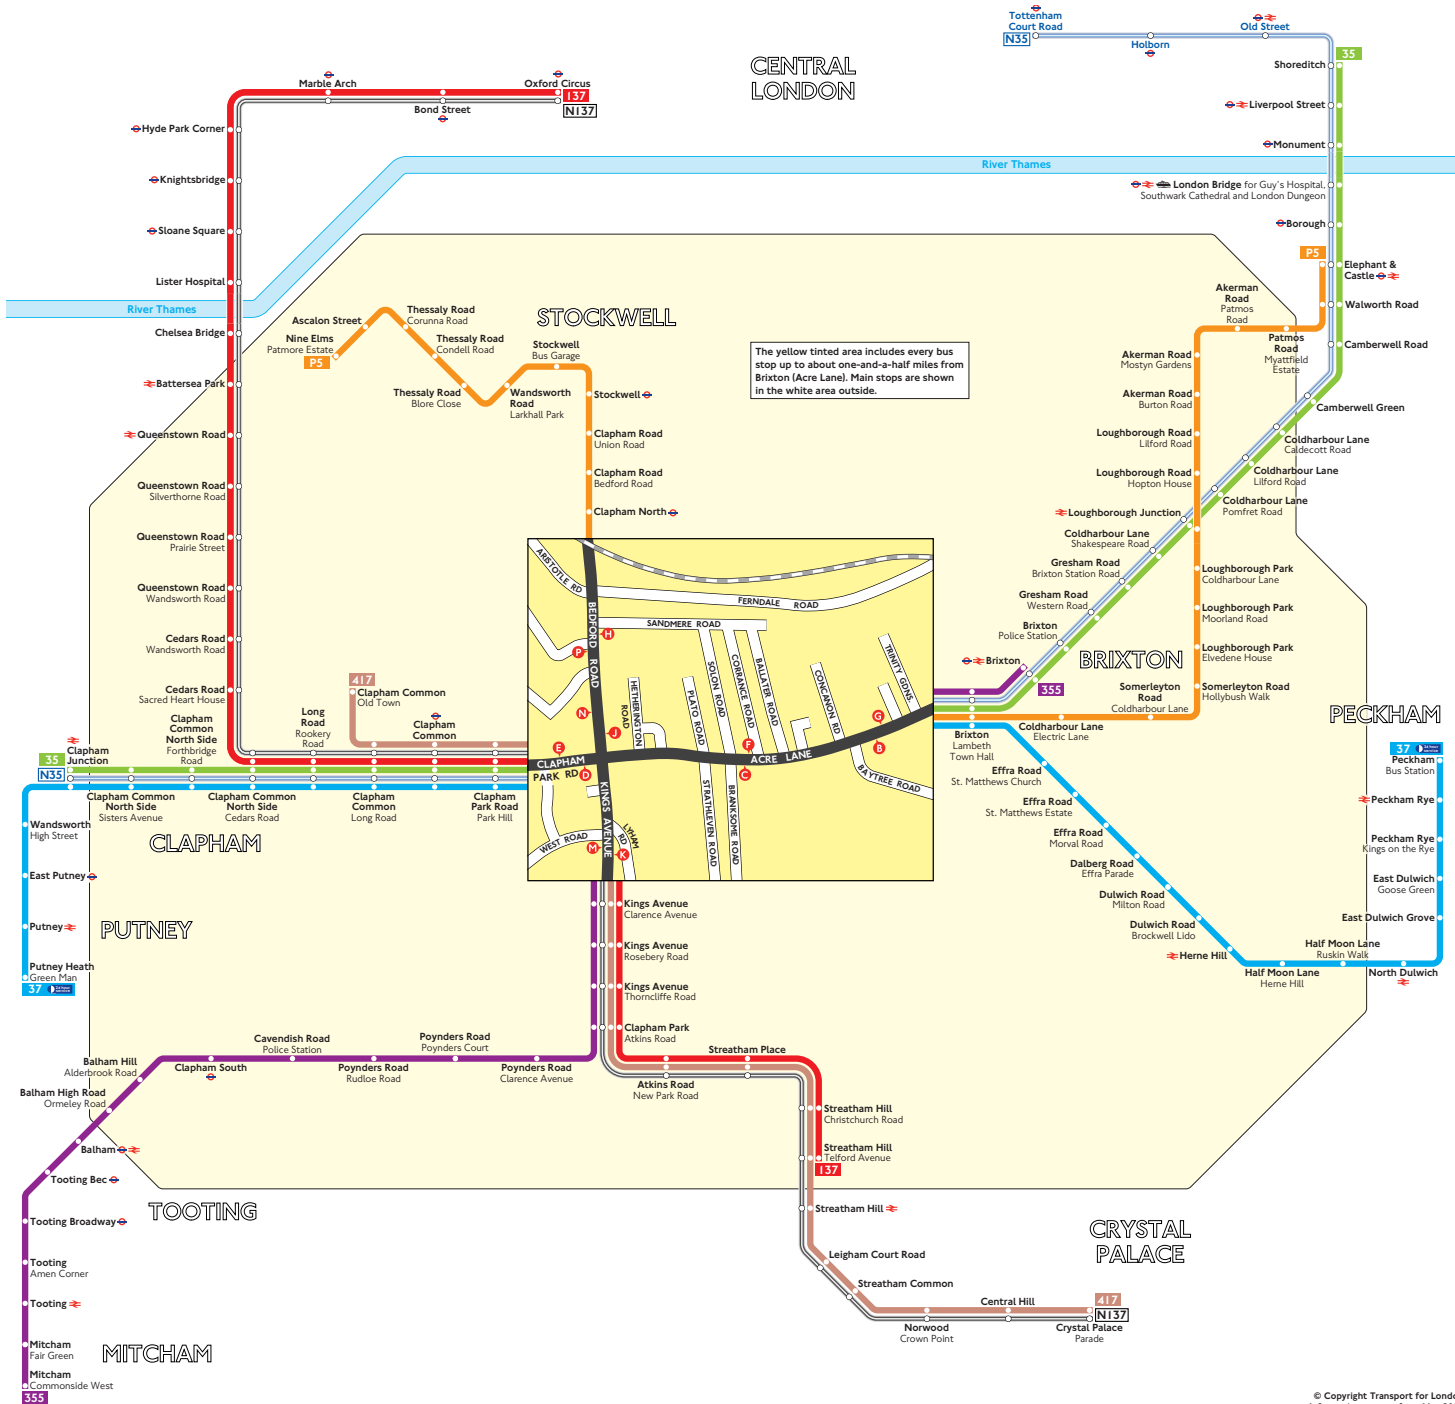

Buses from Brixton (Acre Lane)

Key

- 35 Day buses in black
- N35 Night buses in blue
- Connections with Underground
- Connections with National Rail
- Connections with river boats

Red discs show the bus stop you need for your chosen bus service. The disc **A** appears on the top of the bus stop in the street (see map of town centre in centre of diagram).

Route finder

Day buses including 24-hour routes

Bus route	Towards	Bus stops
35	Clapham Junction	B C D
	Shoreditch	E F G
37	Peckham	E F G
	Putney Heath	B C D
137	Oxford Circus	D M
	Streatham Hill	E K
355	Brixton	F G M
	Mitcham	B C K
417	Clapham Common	D M
	Crystal Palace	E K
P5	Elephant & Castle	F G H J
	Nine Elms	B C N P

Night buses

Bus route	Towards	Bus stops
N35	Clapham Junction	B C D
	Tottenham Court Road	E F G
NI37	Crystal Palace	E K
	Oxford Circus	D M