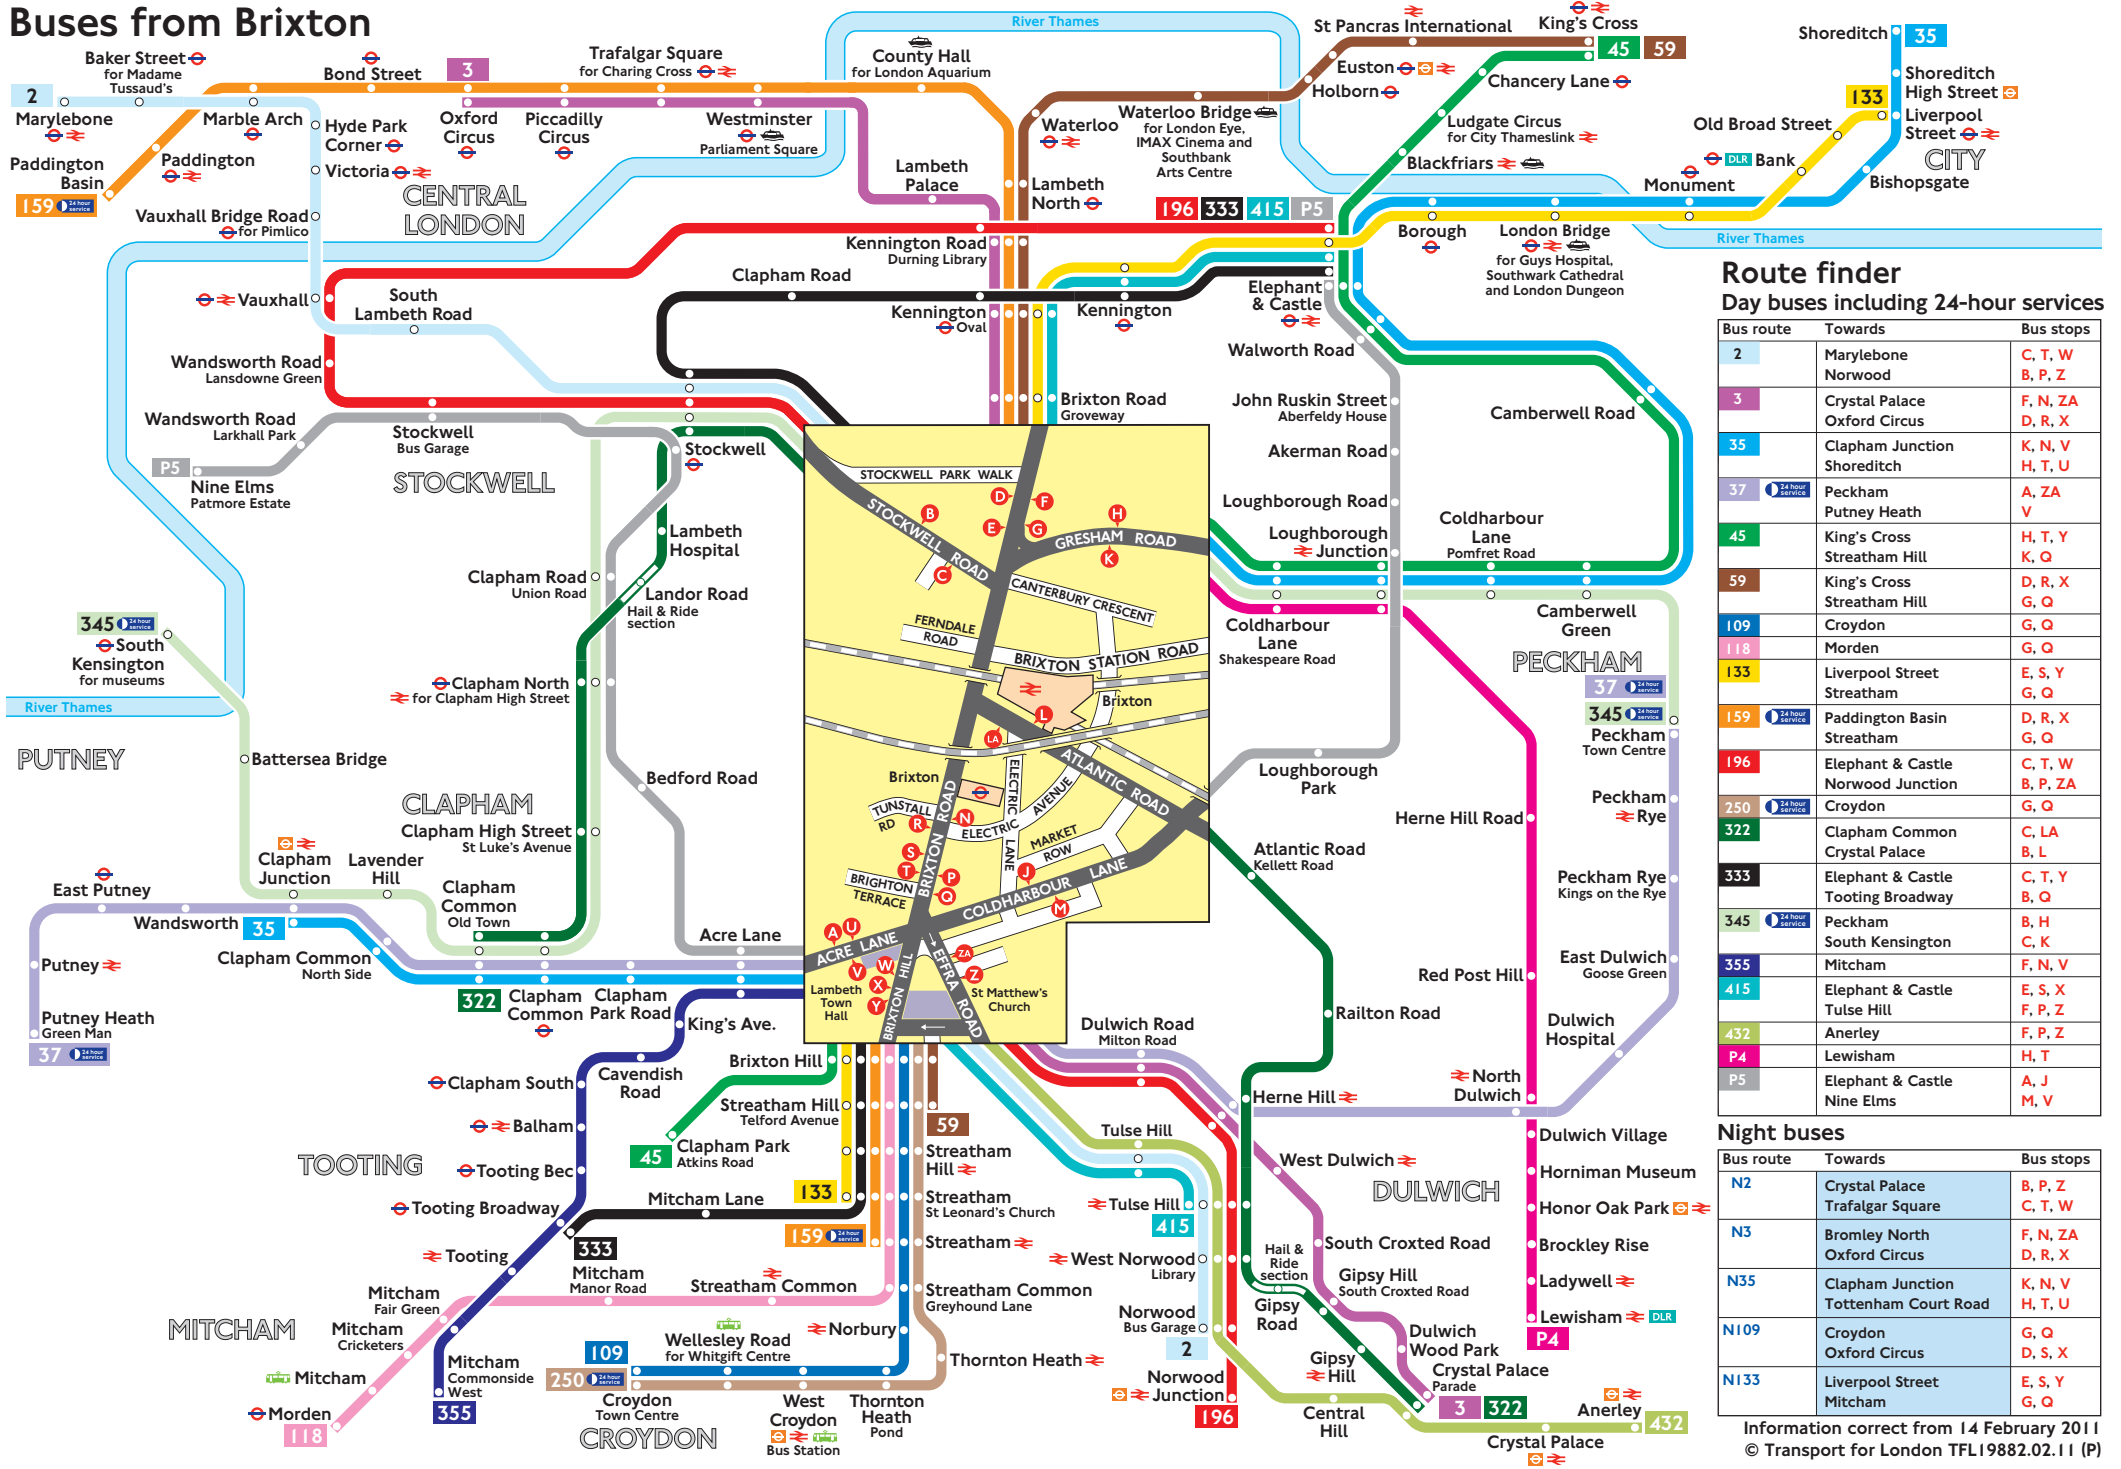

Buses from Brixton

Route finder Day buses including 24-hour services

Bus route	Towards	Bus stops
2	Marylebone Norwood	C, T, W B, P, Z
3	Crystal Palace Oxford Circus	F, N, ZA D, R, X
35	Clapham Junction Shoreditch	K, N, V H, T, U
37	Peckham Putney Heath	A, ZA V
45	King's Cross Streatham Hill	H, T, Y K, Q
59	King's Cross Streatham Hill	D, R, X G, Q
109	Croydon	G, Q
118	Morden	G, Q
133	Liverpool Street Streatham	E, S, Y G, Q
159	Paddington Basin Streatham	D, R, X G, Q
196	Elephant & Castle Norwood Junction	C, T, W B, P, ZA
250	Croydon	G, Q
322	Clapham Common Crystal Palace	C, LA B, L
333	Elephant & Castle Tooting Broadway	C, T, Y B, Q
345	Peckham South Kensington	B, H C, K
355	Mitcham	F, N, V
415	Elephant & Castle Tulse Hill	E, S, X F, P, Z
432	Anerley	F, P, Z
P4	Lewisham	H, T
P5	Elephant & Castle Nine Elms	A, J M, V

Night buses

Bus route	Towards	Bus stops
N2	Crystal Palace Trafalgar Square	B, P, Z C, T, W
N3	Bromley North Oxford Circus	F, N, ZA D, R, X
N35	Clapham Junction Tottenham Court Road	K, N, V H, T, U
N109	Croydon Oxford Circus	G, Q D, S, X
N133	Liverpool Street Mitcham	E, S, Y G, Q

Information correct from 14 February 2011
© Transport for London TFL19882.02.11 (P)